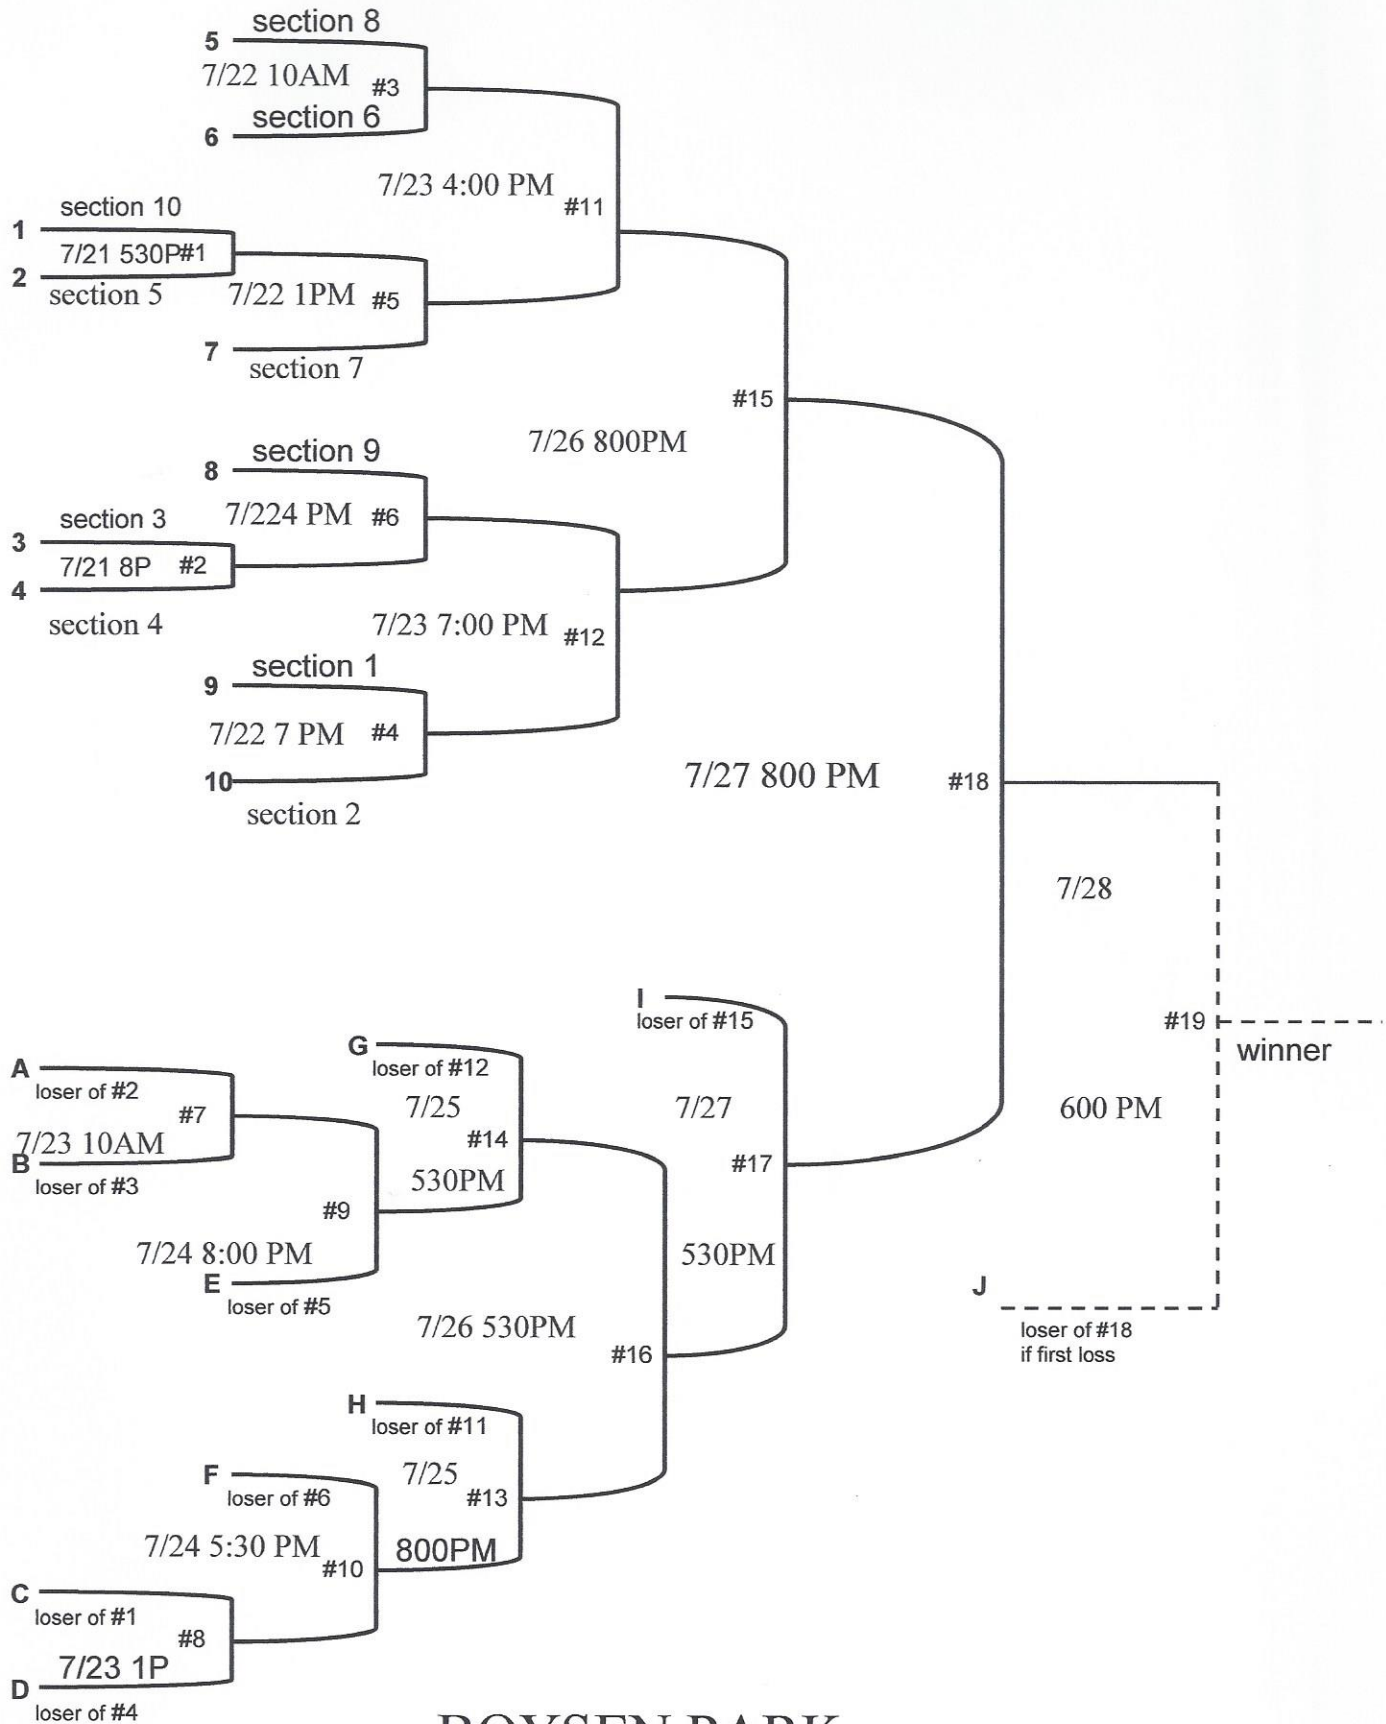

# JUNIORS STATE

BOYSEN PARK