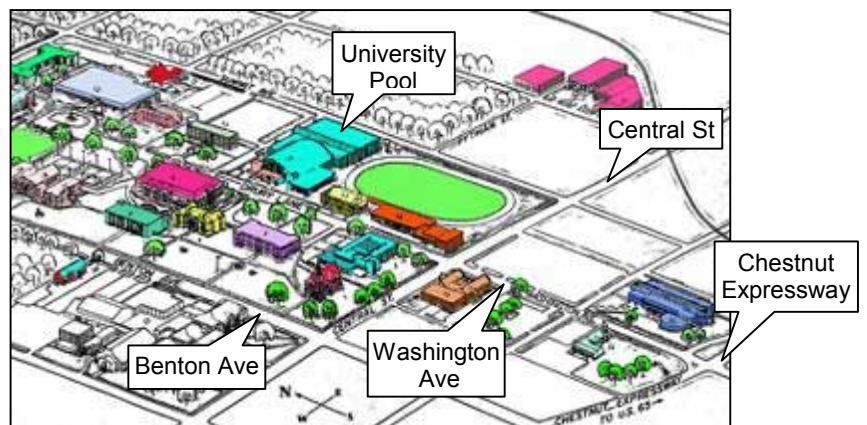

Drury University Campus

Pear Tree Inn
2745 N. Glenstone
417-869-0001

Ramada Inn
2830 N Glenstone
417-869-3900

Sleep Inn
233 E. Camino Alto
417-886-2464