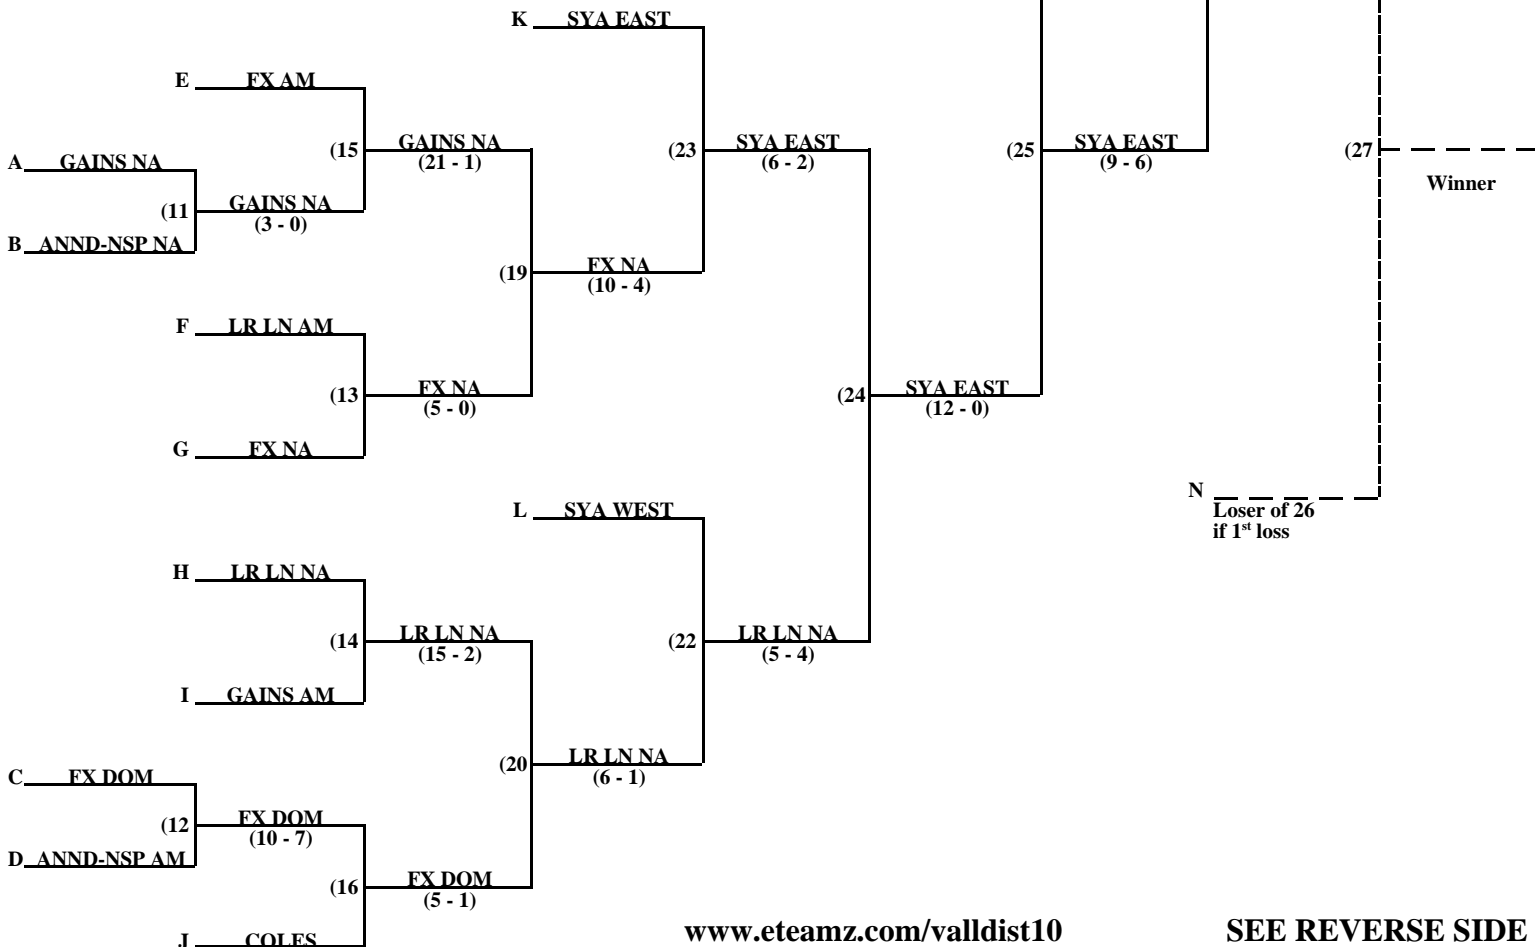

Elimination Bracket