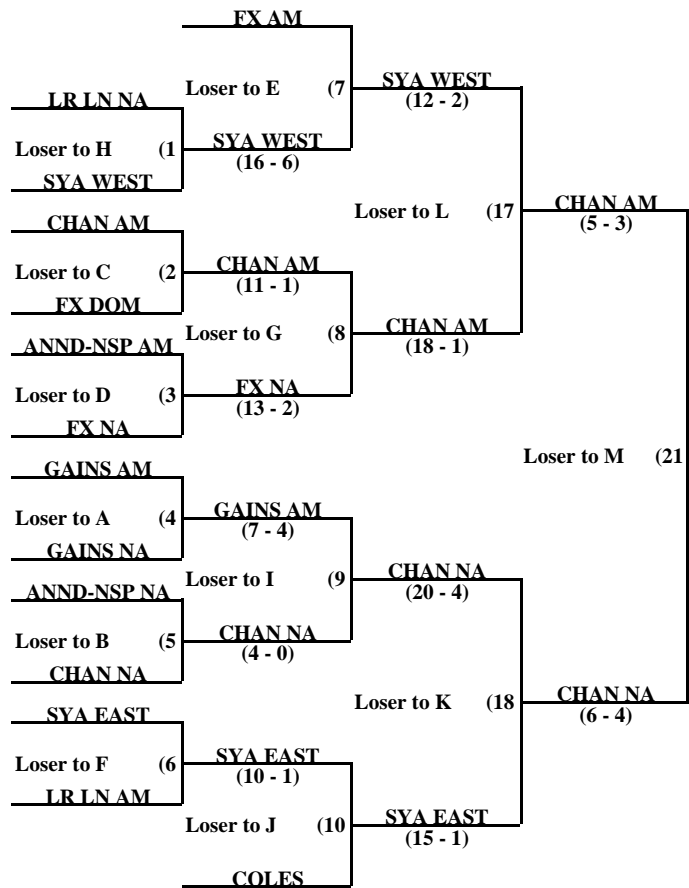

**Winner's Bracket**

As of: Saturday, July 11, 2009 (5:23pm)

**2009**

**14 Team Double Elimination  
Ten and Eleven Year Old Baseball Tournament Schedule  
Virginia Little League District 10**

**Dates:** Thursday, June 25<sup>th</sup> - Sunday, July 12<sup>th</sup>

**Signed:** *R. L. Sottile*  
**R. L. Sottile  
District Administrator**

**Elimination Bracket**

2009  
 VIRGINIA LITTLE LEAGUE DISTRICT 10  
 Double Elimination Tournament for Baseball  
 Ten and Eleven Year Old

Key to team abbreviations (Leagues) listed on the bracket sheet:

ANND-NSP AM	Annandale-North Springfield American
ANND-NSP NA	Annandale-North Springfield National
CHAN AM	Chantilly American Little League
CHAN NA	Chantilly National Little League
COLES	Coles Little League
FX AM	Fairfax American Little League
FX DOM	Fairfax Dominion Little League
FX NA	Fairfax National Little League
GAINS AM	Gainesville District American Little League
GAINS NA	Gainesville District National Little League
LR LN AM	Lower Loudoun American Little League
LR LN NA	Lower Loudoun National Little League
SYA EAST	Southwestern Youth Association East Little League
SYA WEST	Southwestern Youth Association West Little League