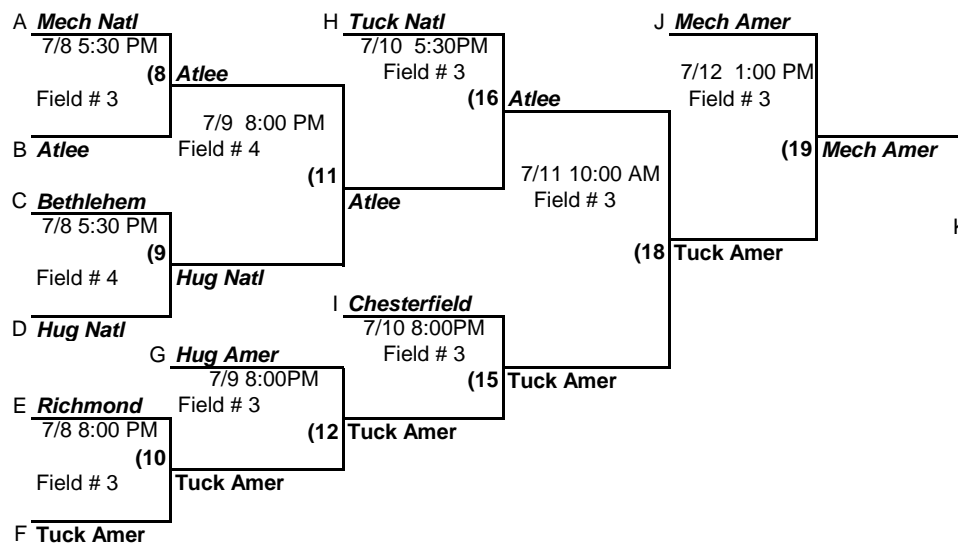

VIRGINIA DISTRICT V LITTLE LEAGUE 2009 MAJOR BASEBALL TOURNAMENT (At CCLL)

Winners' Bracket

11 Teams

Double Elimination

- Atlee
- Bethlehem
- Central Chesterfield
- Chesterfield
- Huguenot American
- Huguenot National
- Mechanicsville American
- Mechanicsville National
- Richmond
- ** Tuckahoe American
- Tuckahoe National

** - 2008 Champion

Losers' Bracket

**VIRGINIA DISTRICT V LITTLE LEAGUE
2009 MAJOR BASEBALL TOURNAMENT (At CCLL)**

Game	Date & Time	Field	Team	vs. Team
1	7/6 5:30 PM	Field # 3	Richmond	Mech Amer
2	7/6 5:30 PM	Field # 4	Hug Amer	Atlee
3	7/6 8:00 PM	Field # 4	Hug Natl	Central Chest
4	7/7 5:30 PM	Field # 4	Mech Natl	Chesterfield
5	7/7 5:30 PM	Field # 3	Mech Amer	Bethlehem
6	7/7 8:00 PM	Field # 4	Tuck Natl	Hug Amer
7	7/7 8:00 PM	Field # 3	Central Chest	Tuck Amer
8	7/8 5:30 PM	Field # 3	Mech Natl	Atlee
9	7/8 5:30 PM	Field # 4	Bethlehem	Hug Natl
10	7/8 8:00 PM	Field # 3	Richmond	Tuck Amer
11	7/9 8:00 PM	Field # 4	Atlee	Hug Natl
12	7/9 8:00PM	Field # 3	Hug Amer	Tuck Amer
13	7/9 5:30 PM	Field # 4	Chesterfield	Mech Amer
14	7/9 5:30 PM	Field # 3	Tuck Natl	Central Chest
15	7/10 8:00PM	Field # 3	Chesterfield	Tuck Amer
16	7/10 5:30PM	Field # 3	Tuck Natl	Atlee
17	7/11 12:30 PM	Field # 3	Mech Amer	Central Chest
18	7/11 10:00 AM	Field # 3	Atlee	Tuck Amer
19	7/12 1:00 PM	Field # 3	Mech Amer	Tuck Amer
20	7/13 6:30 PM	Field # 3	Central Chest	Mech Amer
21	7/14 6:30 PM	Field # 3	Central Chest	-->
22			Central Chest	Champions
23				
24				
25				
26				
27				
28				
29				
30				
31				
32				
33				