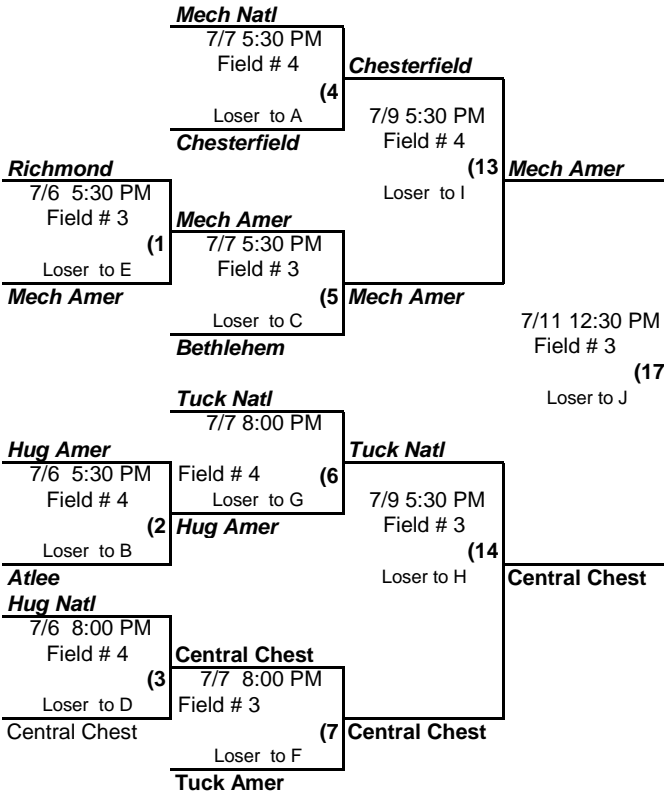

VIRGINIA DISTRICT V LITTLE LEAGUE 2009 MAJOR BASEBALL TOURNAMENT (At CCLL)

Winners' Bracket

11 Teams

Double Elimination

- Atlee
- Bethlehem
- Central Chesterfield
- Chesterfield
- Huguenot American
- Huguenot National
- Mechanicsville American
- Mechanicsville National
- Richmond
- ** Tuckahoe American
- Tuckahoe National

** - 2008 Champion

Losers' Bracket

**VIRGINIA DISTRICT V LITTLE LEAGUE
2009 MAJOR BASEBALL TOURNAMENT (At CCLL)**

Game	Date & Time	Field	Team	vs. Team
1	7/6 5:30 PM	Field # 3	Richmond	Mech Amer
2	7/6 5:30 PM	Field # 4	Hug Amer	Atlee
3	7/6 8:00 PM	Field # 4	Hug Natl	Central Chest
4	7/7 5:30 PM	Field # 4	Mech Natl	Chesterfield
5	7/7 5:30 PM	Field # 3	Mech Amer	Bethlehem
6	7/7 8:00 PM	Field # 4	Tuck Natl	Hug Amer
7	7/7 8:00 PM	Field # 3	Central Chest	Tuck Amer
8	7/8 5:30 PM	Field # 3	Mech Natl	Atlee
9	7/8 5:30 PM	Field # 4	Bethlehem	Hug Natl
10	7/8 8:00 PM	Field # 3	Richmond	Tuck Amer
11	7/9 8:00 PM	Field # 4	Atlee	Hug Natl
12	7/9 8:00PM	Field # 3	Hug Amer	Tuck Amer
13	7/9 5:30 PM	Field # 4	Chesterfield	Mech Amer
14	7/9 5:30 PM	Field # 3	Tuck Natl	Central Chest
15	7/10 8:00PM	Field # 3	Chesterfield	Tuck Amer
16	7/10 5:30PM	Field # 3	Tuck Natl	Atlee
17	7/11 12:30 PM	Field # 3	Mech Amer	Central Chest
18	7/11 10:00 AM	Field # 3	Atlee	Tuck Amer
19	7/12 1:00 PM	Field # 3	Mech Amer	Tuck Amer
20	7/13 6:30 PM	Field # 3	Central Chest	Mech Amer
21	7/14 6:30 PM	Field # 3	Central Chest	-->
22			Central Chest	Champions
23				
24				
25				
26				
27				
28				
29				
30				
31				
32				
33				