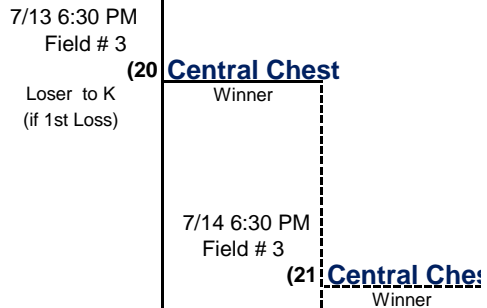

VIRGINIA DISTRICT V LITTLE LEAGUE 2009 MAJOR BASEBALL TOURNAMENT (At CCLL)

Winners' Bracket

11 Teams

Double Elimination

- Atlee
- Bethlehem
- Central Chesterfield
- Chesterfield
- Huguenot American
- Huguenot National
- Mechanicsville American
- Mechanicsville National
- Richmond
- ** Tuckahoe American
- Tuckahoe National

** - 2008 Champion

Losers' Bracket

**VIRGINIA DISTRICT V LITTLE LEAGUE
2009 MAJOR BASEBALL TOURNAMENT (At CCLL)**

Game	Date & Time	Field	Team	vs. Team
1	7/6 5:30 PM	Field # 3	Richmond	Mech Amer
2	7/6 5:30 PM	Field # 4	Hug Amer	Atlee
3	7/6 8:00 PM	Field # 4	Hug Natl	Central Chest
4	7/7 5:30 PM	Field # 4	Mech Natl	Chesterfield
5	7/7 5:30 PM	Field # 3	Mech Amer	Bethlehem
6	7/7 8:00 PM	Field # 4	Tuck Natl	Hug Amer
7	7/7 8:00 PM	Field # 3	Central Chest	Tuck Amer
8	7/8 5:30 PM	Field # 3	Mech Natl	Atlee
9	7/8 5:30 PM	Field # 4	Bethlehem	Hug Natl
10	7/8 8:00 PM	Field # 3	Richmond	Tuck Amer
11	7/9 8:00 PM	Field # 4	Atlee	Hug Natl
12	7/9 8:00PM	Field # 3	Hug Amer	Tuck Amer
13	7/9 5:30 PM	Field # 4	Chesterfield	Mech Amer
14	7/9 5:30 PM	Field # 3	Tuck Natl	Central Chest
15	7/10 8:00PM	Field # 3	Chesterfield	Tuck Amer
16	7/10 5:30PM	Field # 3	Tuck Natl	Atlee
17	7/11 12:30 PM	Field # 3	Mech Amer	Central Chest
18	7/11 10:00 AM	Field # 3	Atlee	Tuck Amer
19	7/12 1:00 PM	Field # 3	Mech Amer	Tuck Amer
20	7/13 6:30 PM	Field # 3	Central Chest	Mech Amer
21	7/14 6:30 PM	Field # 3	Central Chest	-->
22			Central Chest	Champions
23				
24				
25				
26				
27				
28				
29				
30				
31				
32				
33				