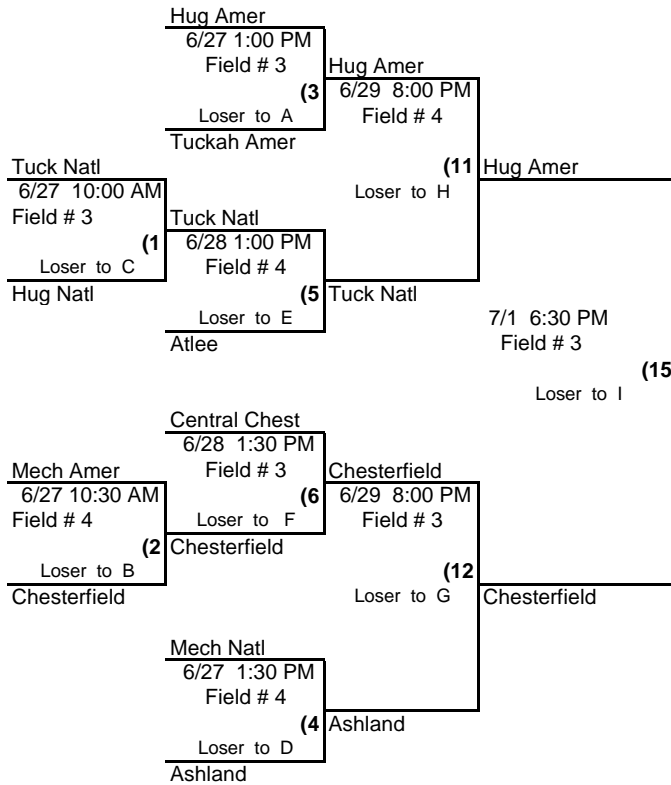

# 2009 DISTRICT V TOURNAMENT

## 10 - 11 BASEBALL (at CLL)

### Winners' Bracket

### Losers' Bracket