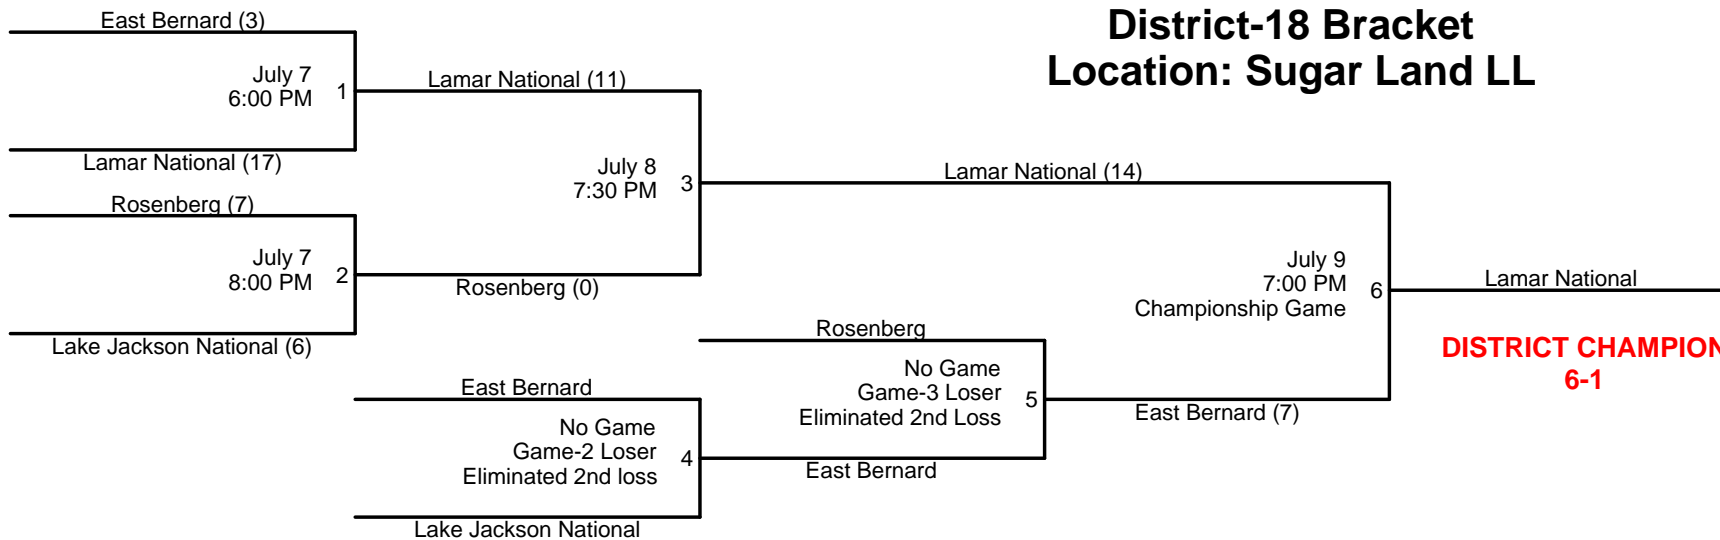

10/11-Year Old Baseball Area - 4 Host - Sugar Land

11-Year Old Baseball District-18 Bracket Location: Wharton LL

**DISTRICT
CHAMPION
6-1**

Bracket will not be redrawn.
If a team is eliminated with second loss, next game will have a bye.

**11/12 Year Old Baseball
Area-1
Host - Lake Jackson National**

**AREA CHAMPION
3-1**

**11/12 Year Old Baseball
Area-2
Host - West Sugar Land**

**AREA CHAMPION
3-1**

11/12 Year Old Baseball Area-3 Host - Palacios

**AREA CHAMPION
4-0**

11/12-Year Old Baseball
Area - 4
Host - Sugar Land

12-Year Old Baseball District-18 Bracket Location: Sugar Land LL

Bracket will not be redrawn.
If a team is eliminated with second loss, next game will have a bye.