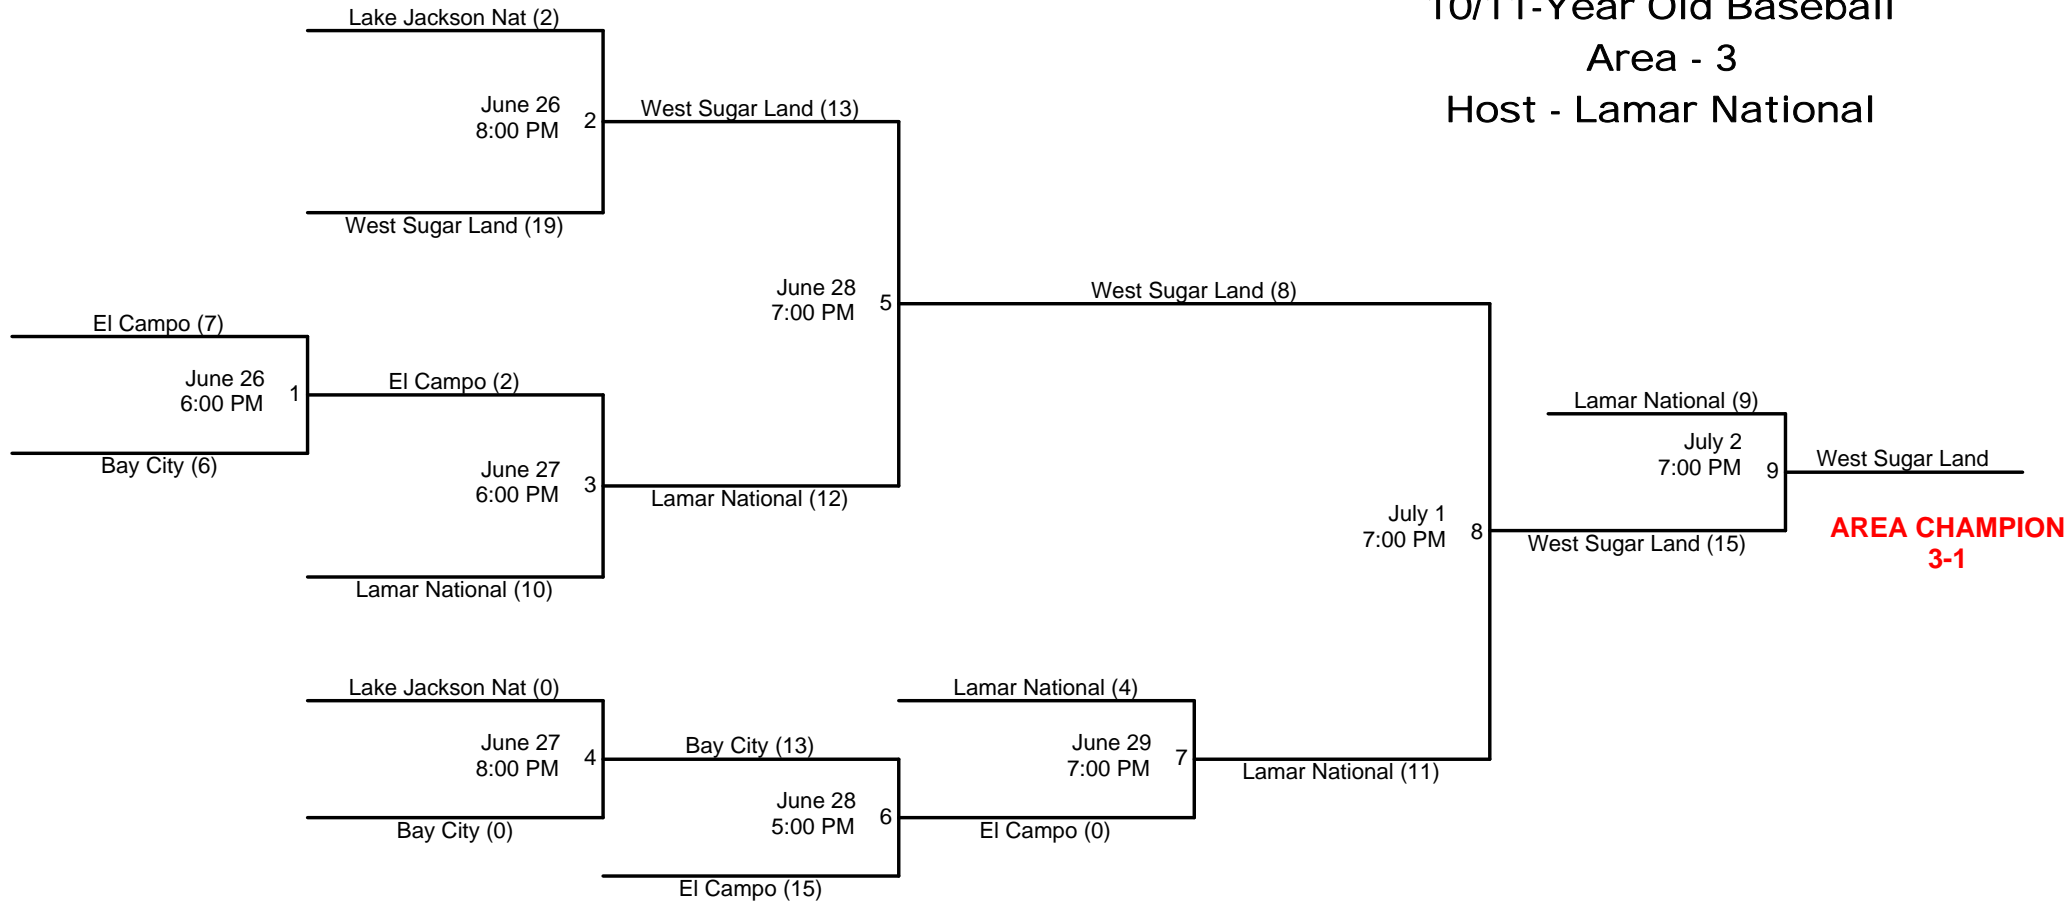

Bracket will not be redrawn.
If a team is eliminated with second loss, next game will have a bye.

10/11-Year Old Baseball Area - 1 Host - Brazoria

10/11-Year Old Baseball
Area - 2
Host - Wharton

10/11-Year Old Baseball Area - 3 Host - Lamar National

10/11-Year Old Baseball Area - 4 Host - Sugar Land

11-Year Old Baseball District-18 Bracket Location: Wharton LL

**DISTRICT
CHAMPION
6-1**

Bracket will not be redrawn.
If a team is eliminated with second loss, next game will have a bye.

**11/12 Year Old Baseball
Area-1
Host - Lake Jackson National**

**AREA CHAMPION
3-1**

**11/12 Year Old Baseball
Area-2
Host - West Sugar Land**

**AREA CHAMPION
3-1**

11/12 Year Old Baseball Area-3 Host - Palacios

**AREA CHAMPION
4-0**

11/12-Year Old Baseball
Area - 4
Host - Sugar Land

12-Year Old Baseball District-18 Bracket Location: Sugar Land LL

Bracket will not be redrawn.
If a team is eliminated with second loss, next game will have a bye.