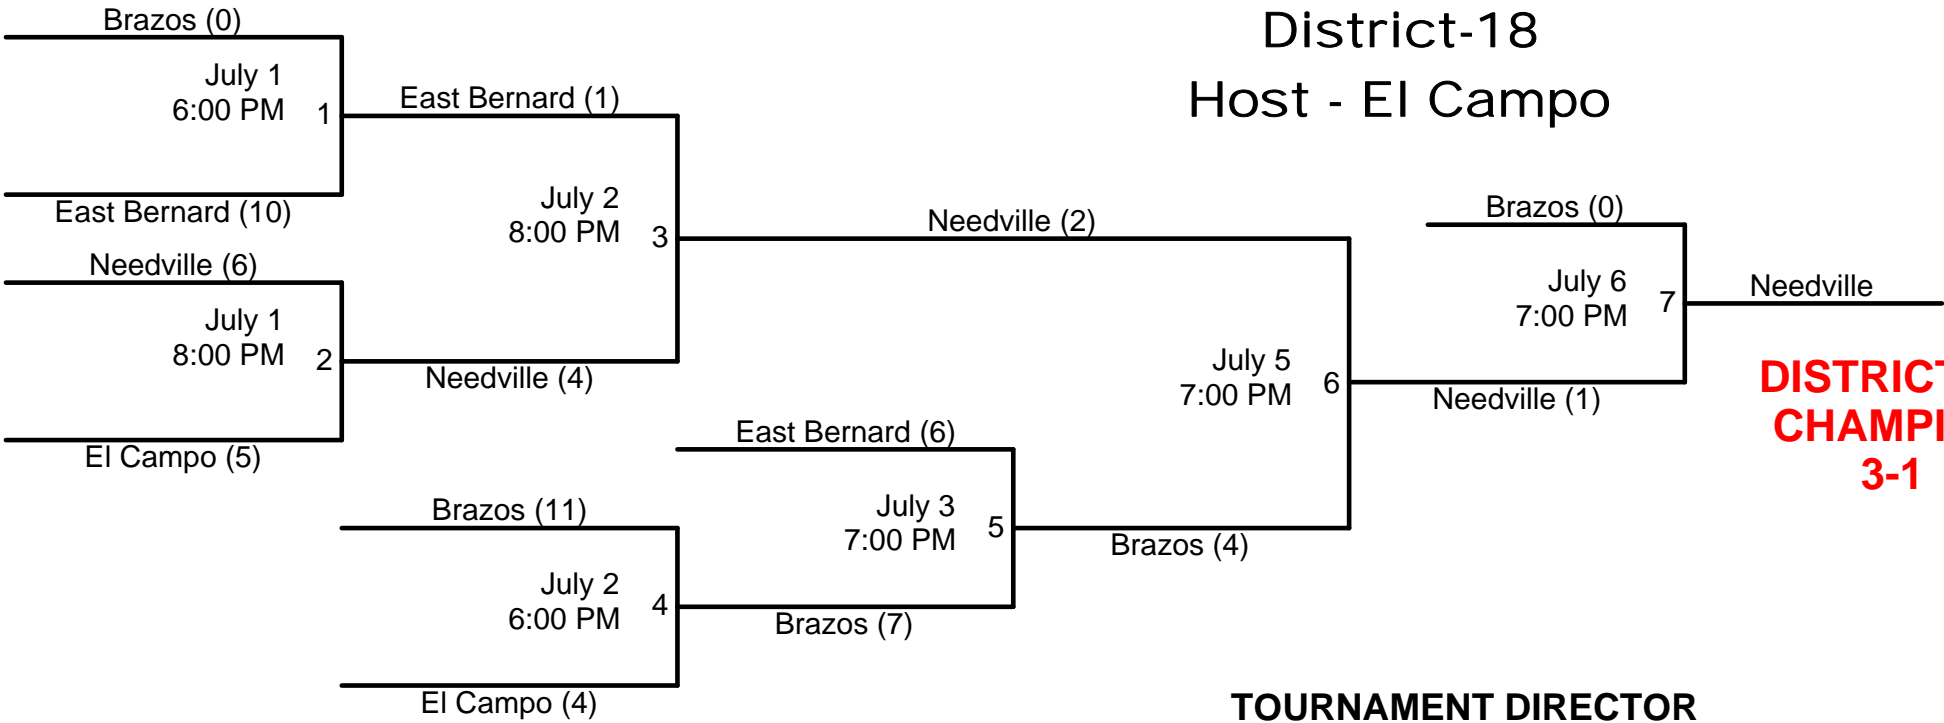

11/12 Year Old Softball
District-18
Host - El Campo

TOURNAMENT DIRECTOR

Michael Wall
(979) 618-6339 cell after 5 and weekends
(281) 727-7394 8~5 M~F
(979) 543-8172 home

Email- wallnut@npcusa.com (best)
msomcwall@netzero.net (home)

Web site: www.eteamz.com/ec