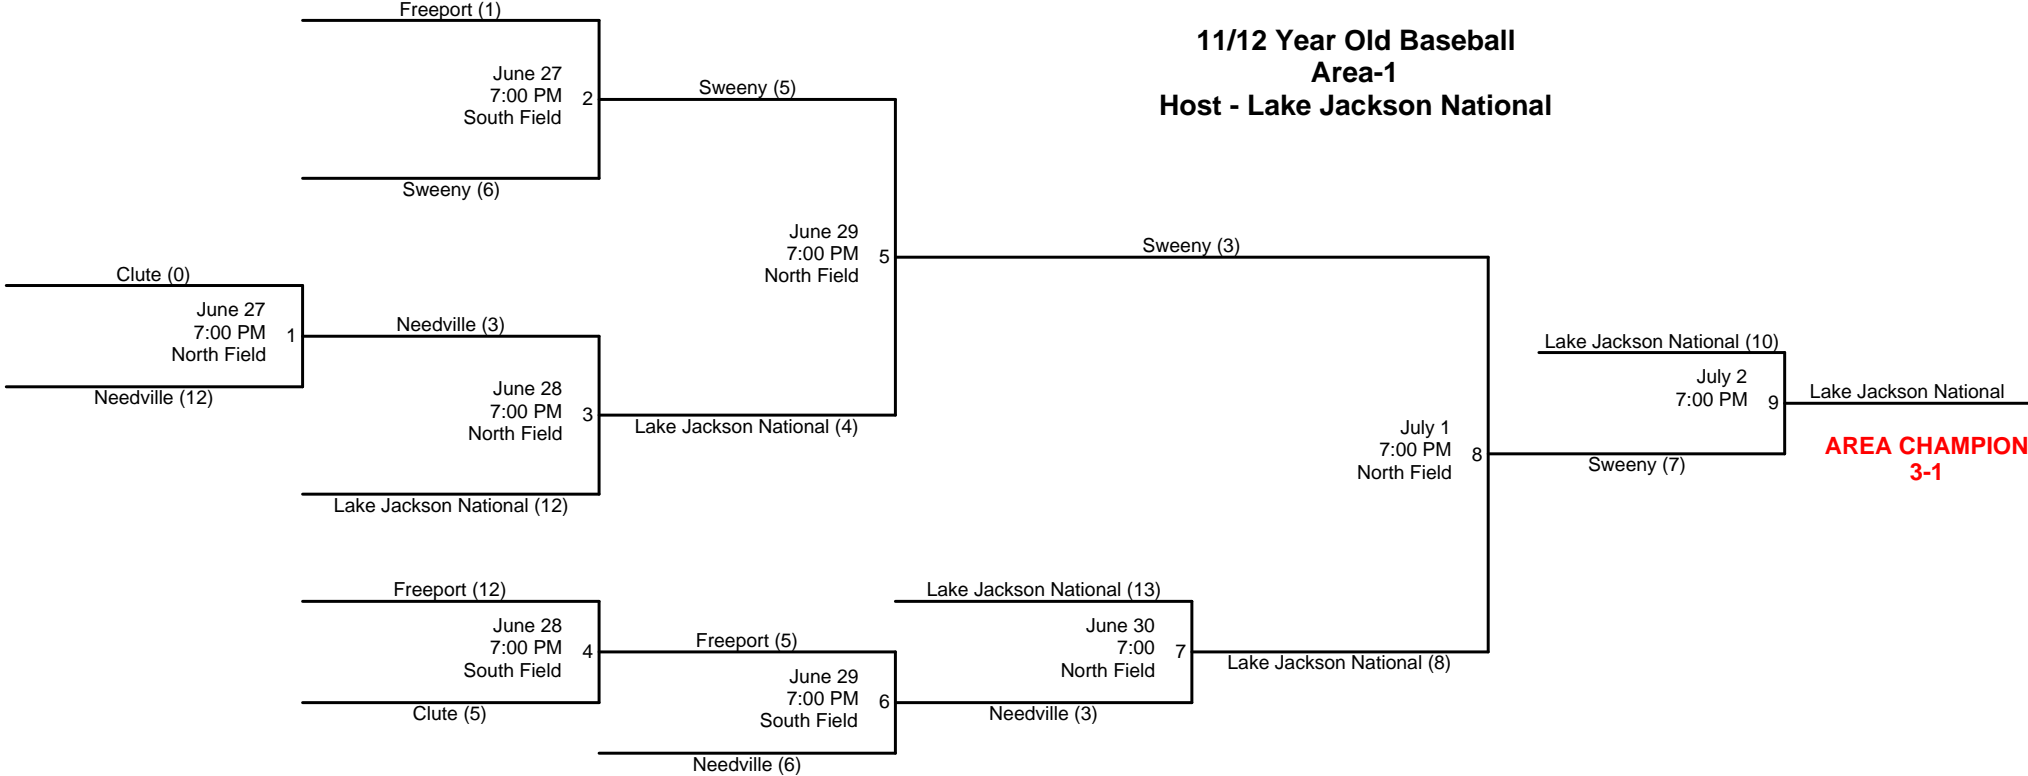

Bracket will not be redrawn.
If a team is eliminated with second loss, next game will have a bye.

10/11-Year Old Baseball Area - 1 Host - Brazoria

10/11-Year Old Baseball
Area - 2
Host - Wharton

10/11-Year Old Baseball Area - 3 Host - Lamar National

10/11-Year Old Baseball Area - 4 Host - Sugar Land

11-Year Old Baseball District-18 Bracket Location: Wharton LL

**DISTRICT
CHAMPION
6-1**

Bracket will not be redrawn.
If a team is eliminated with second loss, next game will have a bye.

**11/12 Year Old Baseball
Area-1
Host - Lake Jackson National**

**AREA CHAMPION
3-1**

**11/12 Year Old Baseball
Area-2
Host - West Sugar Land**

**AREA CHAMPION
3-1**

11/12 Year Old Baseball Area-3 Host - Palacios

**AREA CHAMPION
4-0**

11/12-Year Old Baseball
Area - 4
Host - Sugar Land

12-Year Old Baseball District-18 Bracket Location: Sugar Land LL

Bracket will not be redrawn.
If a team is eliminated with second loss, next game will have a bye.