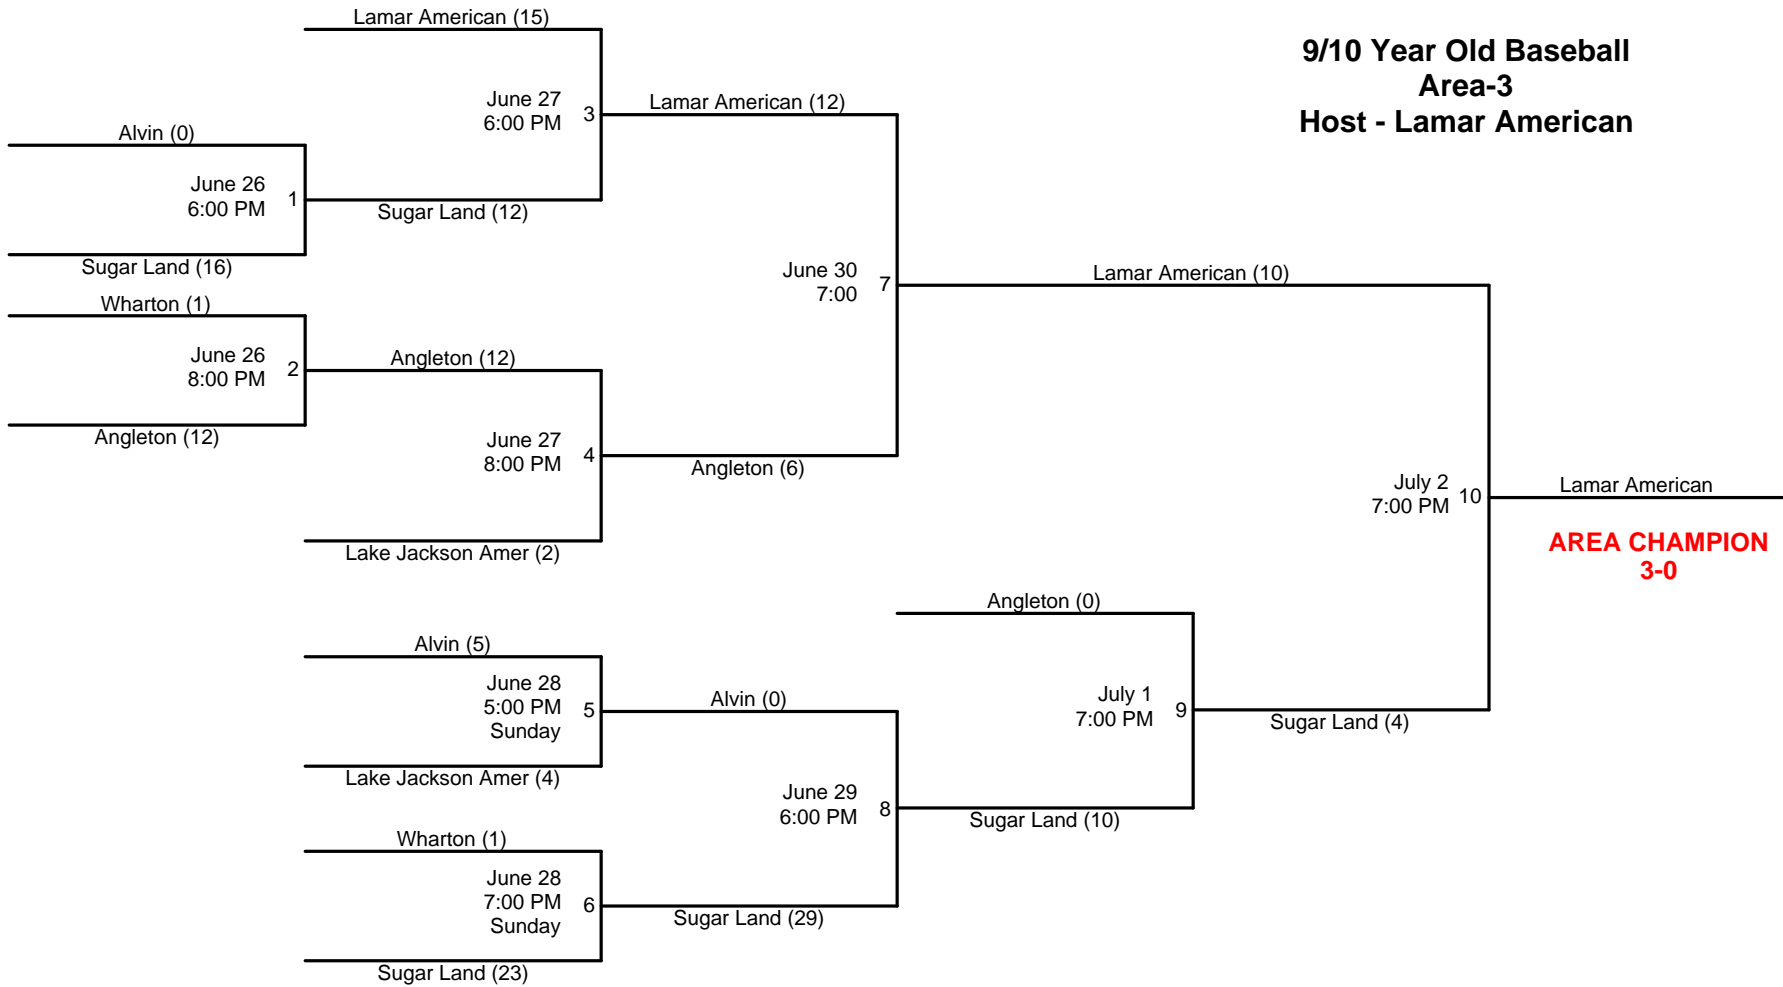

**9 Year Old Baseball
Area-4
Host - Alvin**

9-Year Old Baseball DISTRICT-18 TOURNAMENT BRACKET

Bracket will not be redrawn.
If a team is eliminated with second loss, next game will have a bye.

**9/10 Year Old Baseball
Area-1
Host - West Columbia**

**9/10 Year Old Baseball
Area-2
Host - Danbury**

**AREA CHAMPION
3-0**

**9/10 Year Old Baseball
Area-3
Host - Lamar American**

**9/10 Year Old Baseball
Area-4
Host - El Campo**

**AREA CHAMPION
4-0**

TOURNAMENT DIRECTOR

Bracket will not be redrawn.
If a team is eliminated with second loss, next game will have a bye.

10/11-Year Old Baseball Area - 1 Host - Brazoria

10/11-Year Old Baseball
Area - 2
Host - Wharton

10/11-Year Old Baseball Area - 3 Host - Lamar National

10/11-Year Old Baseball Area - 4 Host - Sugar Land

11-Year Old Baseball District-18 Bracket Location: Wharton LL

**DISTRICT
CHAMPION
6-1**

Bracket will not be redrawn.
If a team is eliminated with second loss, next game will have a bye.