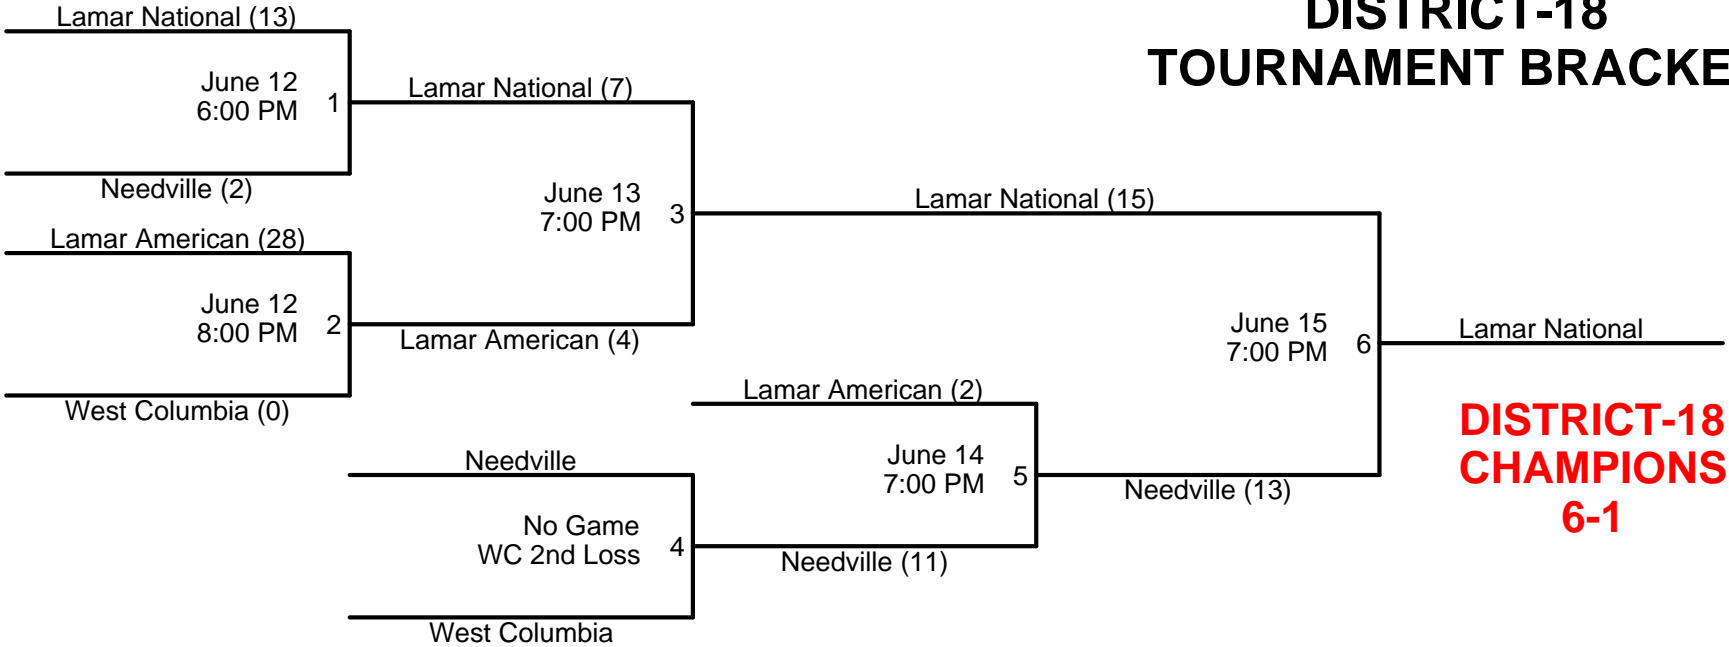

9-Year Old Baseball
Area - 1
Host - Tidehaven LL

**AREA-1
CHAMPION
(3-1)**

9-Year Old Baseball
Area - 2
Host - Sweeny LL

**AREA-2
CHAMPION
(4-0)**

9-Year Old Baseball
 Area - 3
 Host - Rosenberg LL

**AREA-3
 CHAMPION
 (4-1)**

**9 Year Old Baseball
Area-4
Host - Alvin**

9-Year Old Baseball DISTRICT-18 TOURNAMENT BRACKET

Bracket will not be redrawn.
If a team is eliminated with second loss, next game will have a bye.

**9/10 Year Old Baseball
Area-1
Host - West Columbia**

**9/10 Year Old Baseball
Area-2
Host - Danbury**

**AREA CHAMPION
3-0**

**9/10 Year Old Baseball
Area-3
Host - Lamar American**

**9/10 Year Old Baseball
Area-4
Host - El Campo**

**AREA CHAMPION
4-0**

TOURNAMENT DIRECTOR

10/11-Year Old Baseball Area - 4 Host - Sugar Land

11-Year Old Baseball District-18 Bracket Location: Wharton LL

**DISTRICT
CHAMPION
6-1**

Bracket will not be redrawn.
If a team is eliminated with second loss, next game will have a bye.