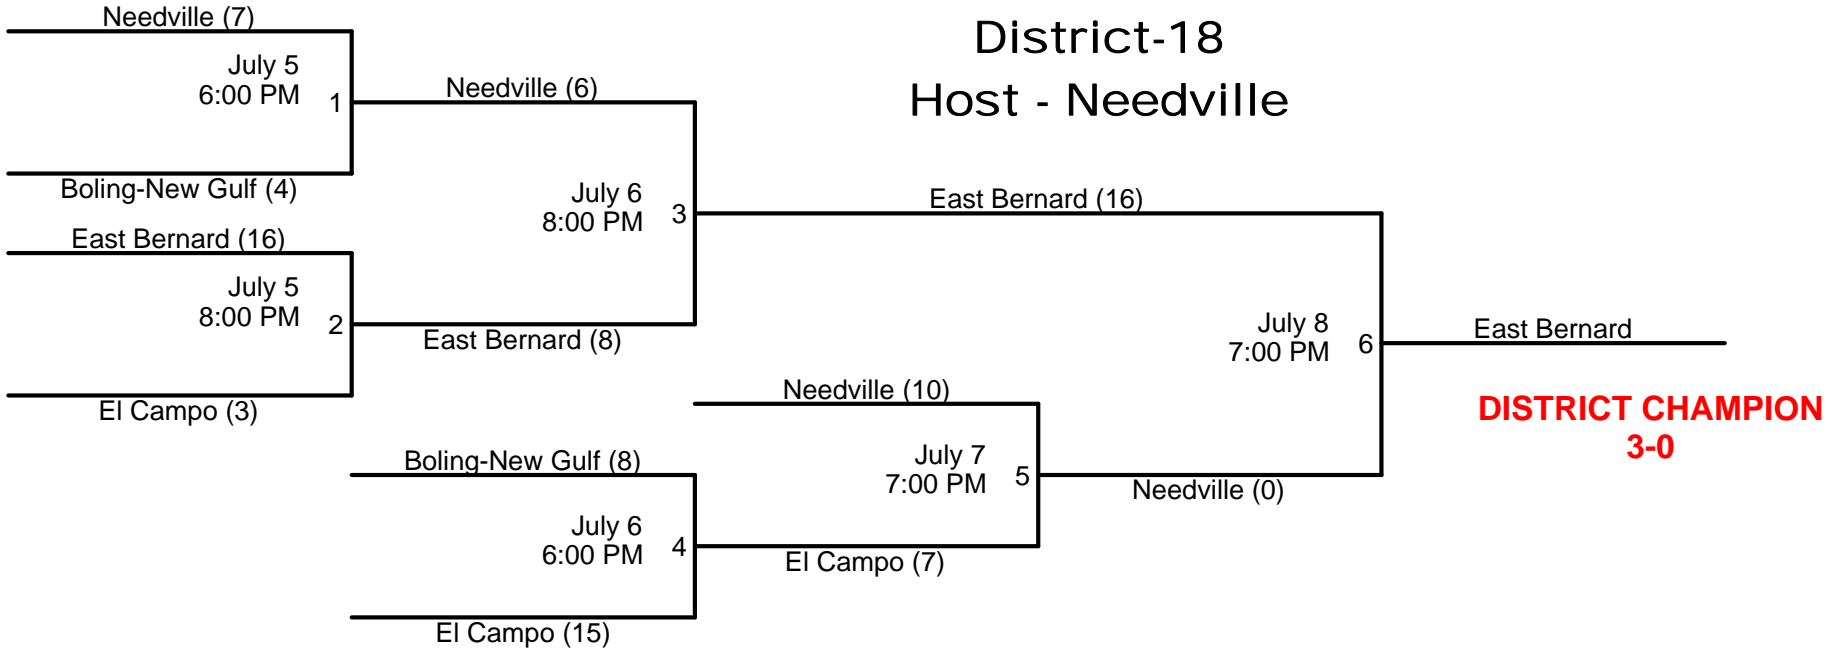

**AREA CHAMPION
4-0**

11/12-Year Old Baseball
Area - 4
Host - Sugar Land

12-Year Old Baseball District-18 Bracket Location: Sugar Land LL

Bracket will not be redrawn.
If a team is eliminated with second loss, next game will have a bye.

**13-Year Old Baseball
Host - Lamar National**

**DISTRICT-18
CHAMPIONS
4-1**

13/14-Year Old Baseball Area - 1 Host - East Bernard

Junior-13/14 Year Old Baseball Area-2 Host - Lamar National

9/10 Year Old Softball
District-18
Host - Needville