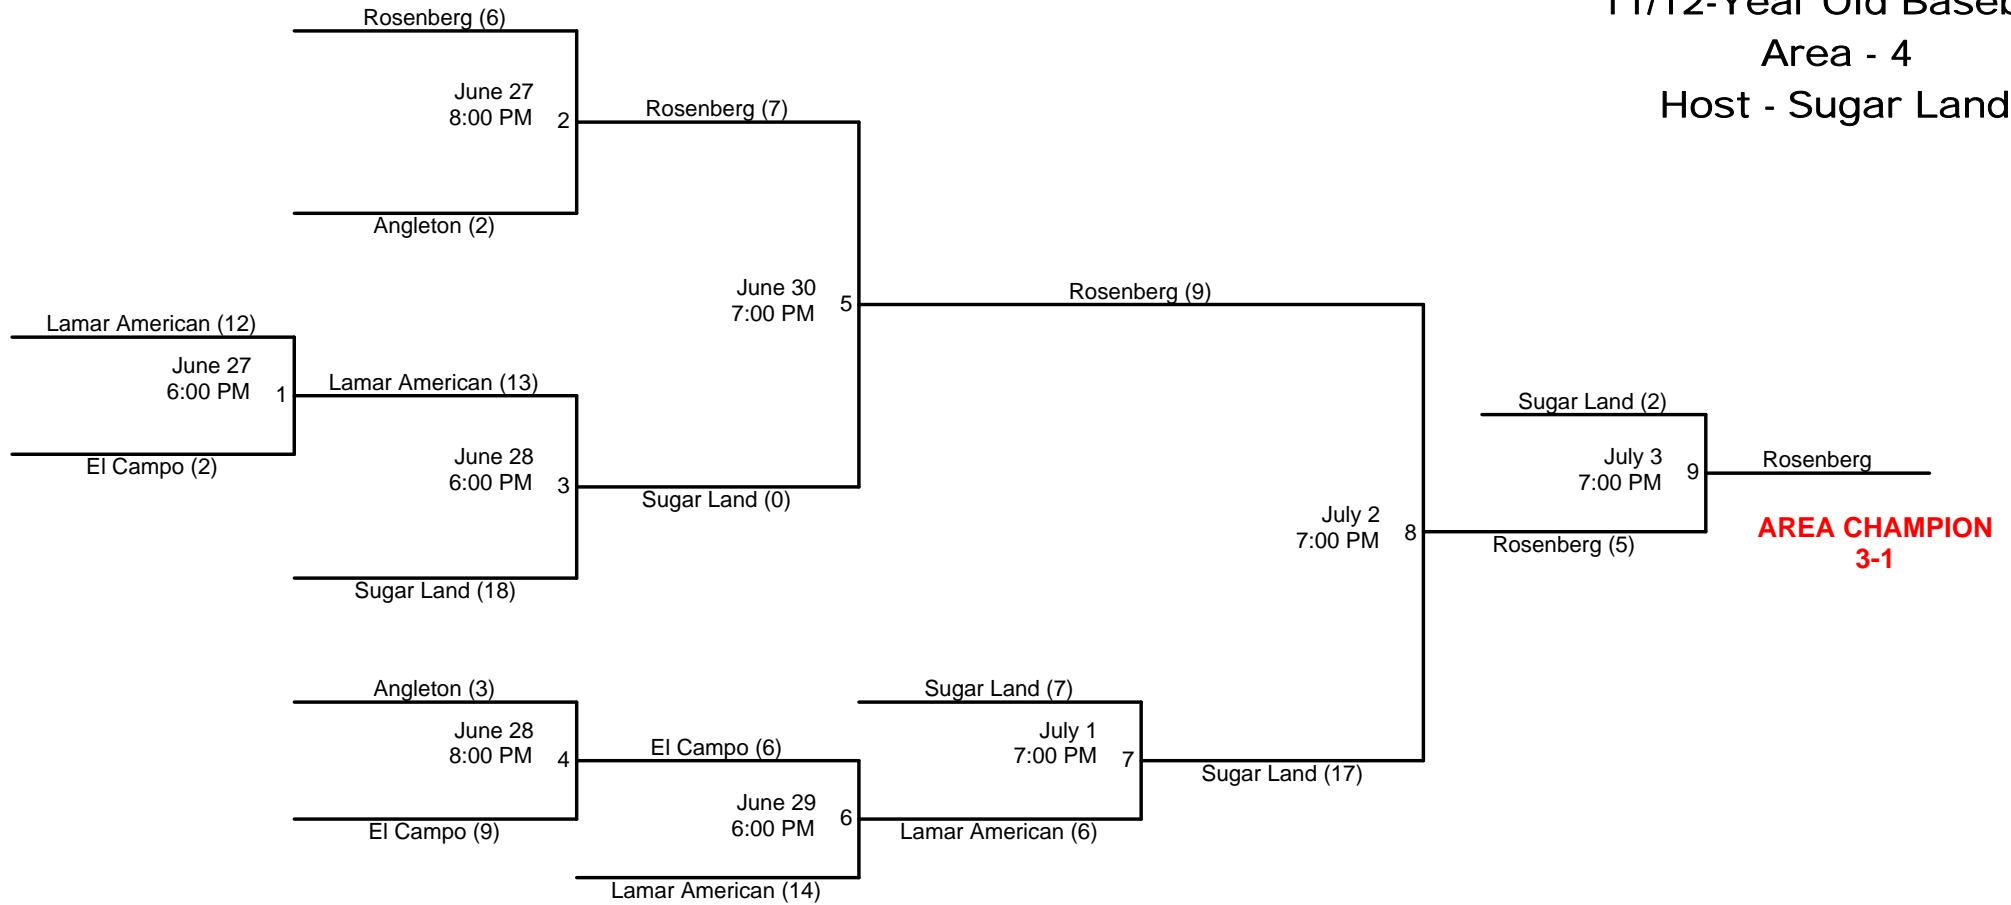

Bracket will not be redrawn.
If a team is eliminated with second loss, next game will have a bye.

10/11-Year Old Baseball Area - 1 Host - Brazoria

10/11-Year Old Baseball
Area - 2
Host - Wharton

10/11-Year Old Baseball Area - 3 Host - Lamar National

10/11-Year Old Baseball Area - 4 Host - Sugar Land

11-Year Old Baseball District-18 Bracket Location: Wharton LL

**DISTRICT
CHAMPION
6-1**

Bracket will not be redrawn.
If a team is eliminated with second loss, next game will have a bye.

**11/12 Year Old Baseball
Area-1
Host - Lake Jackson National**

**AREA CHAMPION
3-1**

**11/12 Year Old Baseball
Area-2
Host - West Sugar Land**

**AREA CHAMPION
3-1**

11/12 Year Old Baseball Area-3 Host - Palacios

**AREA CHAMPION
4-0**

11/12-Year Old Baseball
Area - 4
Host - Sugar Land

12-Year Old Baseball District-18 Bracket Location: Sugar Land LL

Bracket will not be redrawn.
If a team is eliminated with second loss, next game will have a bye.