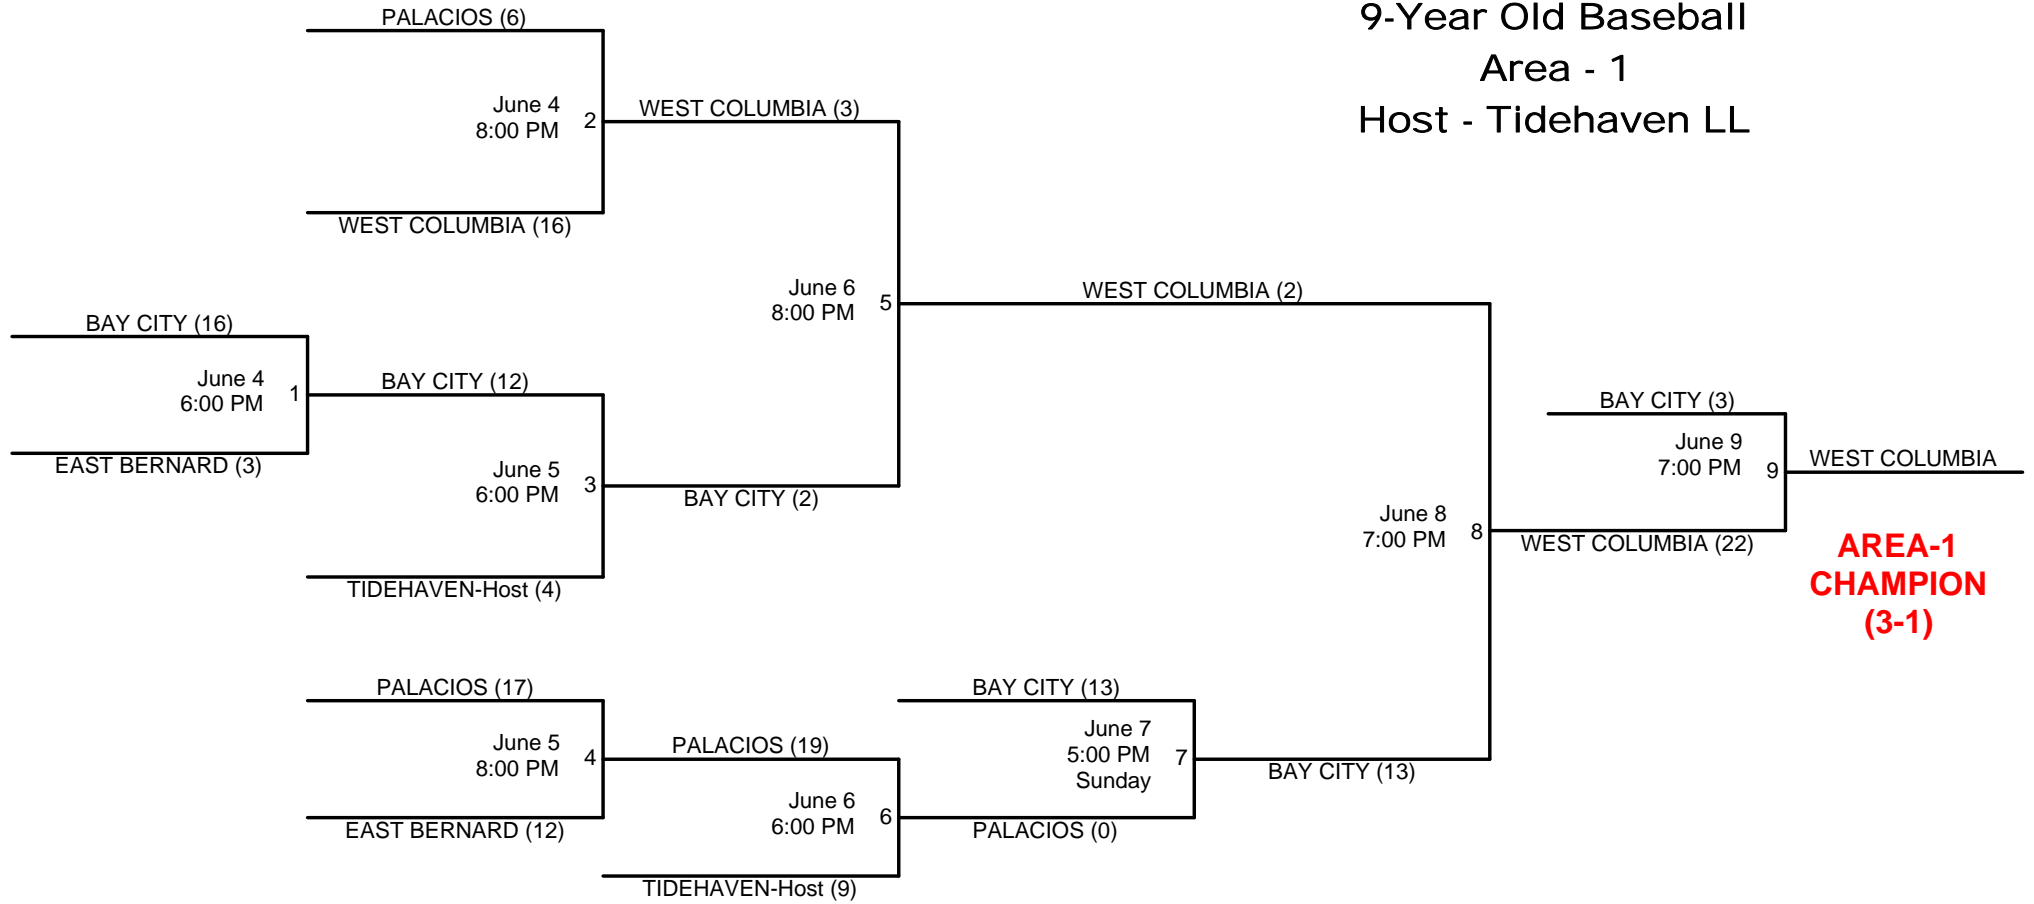

9-Year Old Baseball
Area - 1
Host - Tidehaven LL

**AREA-1
CHAMPION
(3-1)**

9-Year Old Baseball
Area - 2
Host - Sweeny LL

**AREA-2
CHAMPION
(4-0)**

9-Year Old Baseball
 Area - 3
 Host - Rosenberg LL

**AREA-3
 CHAMPION
 (4-1)**

**9 Year Old Baseball
Area-4
Host - Alvin**

9-Year Old Baseball DISTRICT-18 TOURNAMENT BRACKET

Bracket will not be redrawn.
If a team is eliminated with second loss, next game will have a bye.

**9/10 Year Old Baseball
Area-1
Host - West Columbia**

10/11-Year Old Baseball Area - 4 Host - Sugar Land

11-Year Old Baseball District-18 Bracket Location: Wharton LL

**DISTRICT
CHAMPION
6-1**

Bracket will not be redrawn.
If a team is eliminated with second loss, next game will have a bye.

**AREA CHAMPION
4-0**

11/12-Year Old Baseball
Area - 4
Host - Sugar Land

12-Year Old Baseball District-18 Bracket Location: Sugar Land LL

Bracket will not be redrawn.
If a team is eliminated with second loss, next game will have a bye.