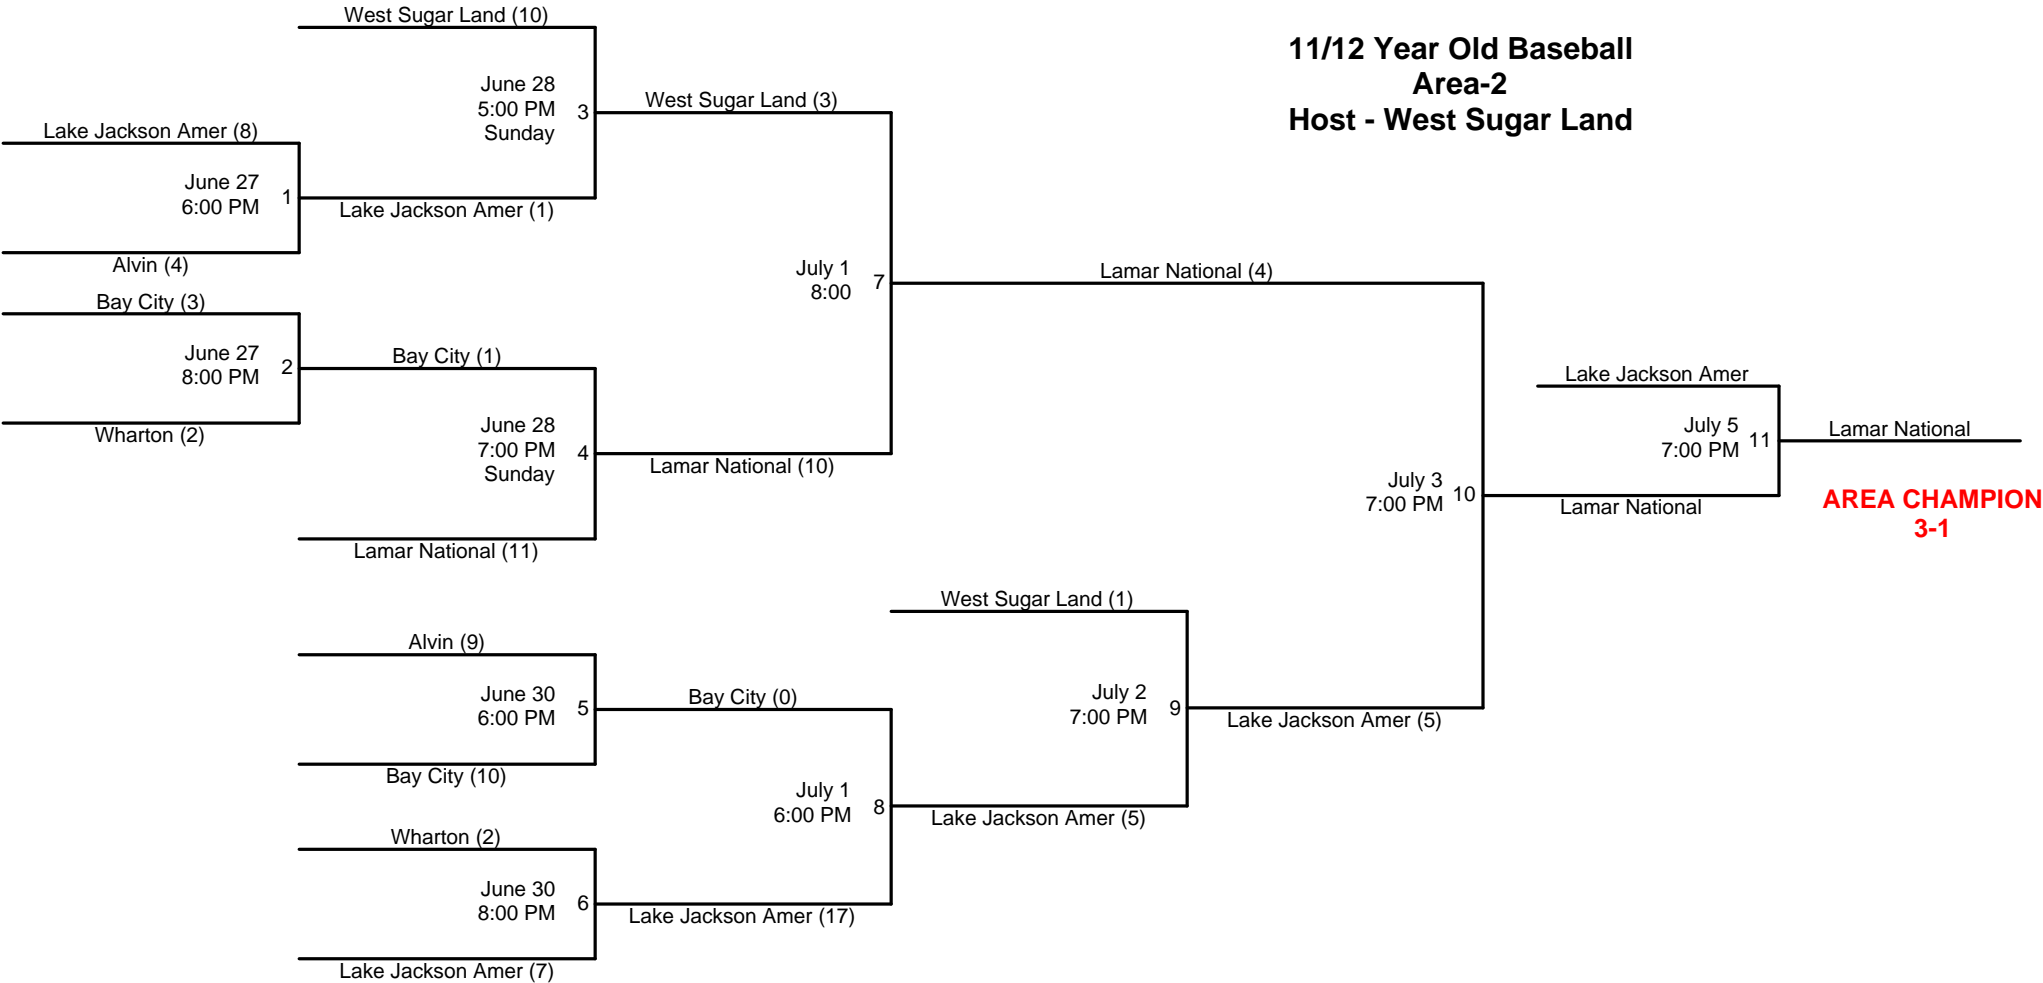

Bracket will not be redrawn.
If a team is eliminated with second loss, next game will have a bye.

10/11-Year Old Baseball Area - 1 Host - Brazoria

10/11-Year Old Baseball
Area - 2
Host - Wharton

10/11-Year Old Baseball Area - 3 Host - Lamar National

10/11-Year Old Baseball Area - 4 Host - Sugar Land

11-Year Old Baseball District-18 Bracket Location: Wharton LL

**DISTRICT
CHAMPION
6-1**

Bracket will not be redrawn.
If a team is eliminated with second loss, next game will have a bye.

**11/12 Year Old Baseball
Area-1
Host - Lake Jackson National**

**AREA CHAMPION
3-1**

**11/12 Year Old Baseball
Area-2
Host - West Sugar Land**

**AREA CHAMPION
3-1**

11/12 Year Old Baseball Area-3 Host - Palacios

**AREA CHAMPION
4-0**

11/12-Year Old Baseball
Area - 4
Host - Sugar Land

12-Year Old Baseball District-18 Bracket Location: Sugar Land LL

Bracket will not be redrawn.
If a team is eliminated with second loss, next game will have a bye.