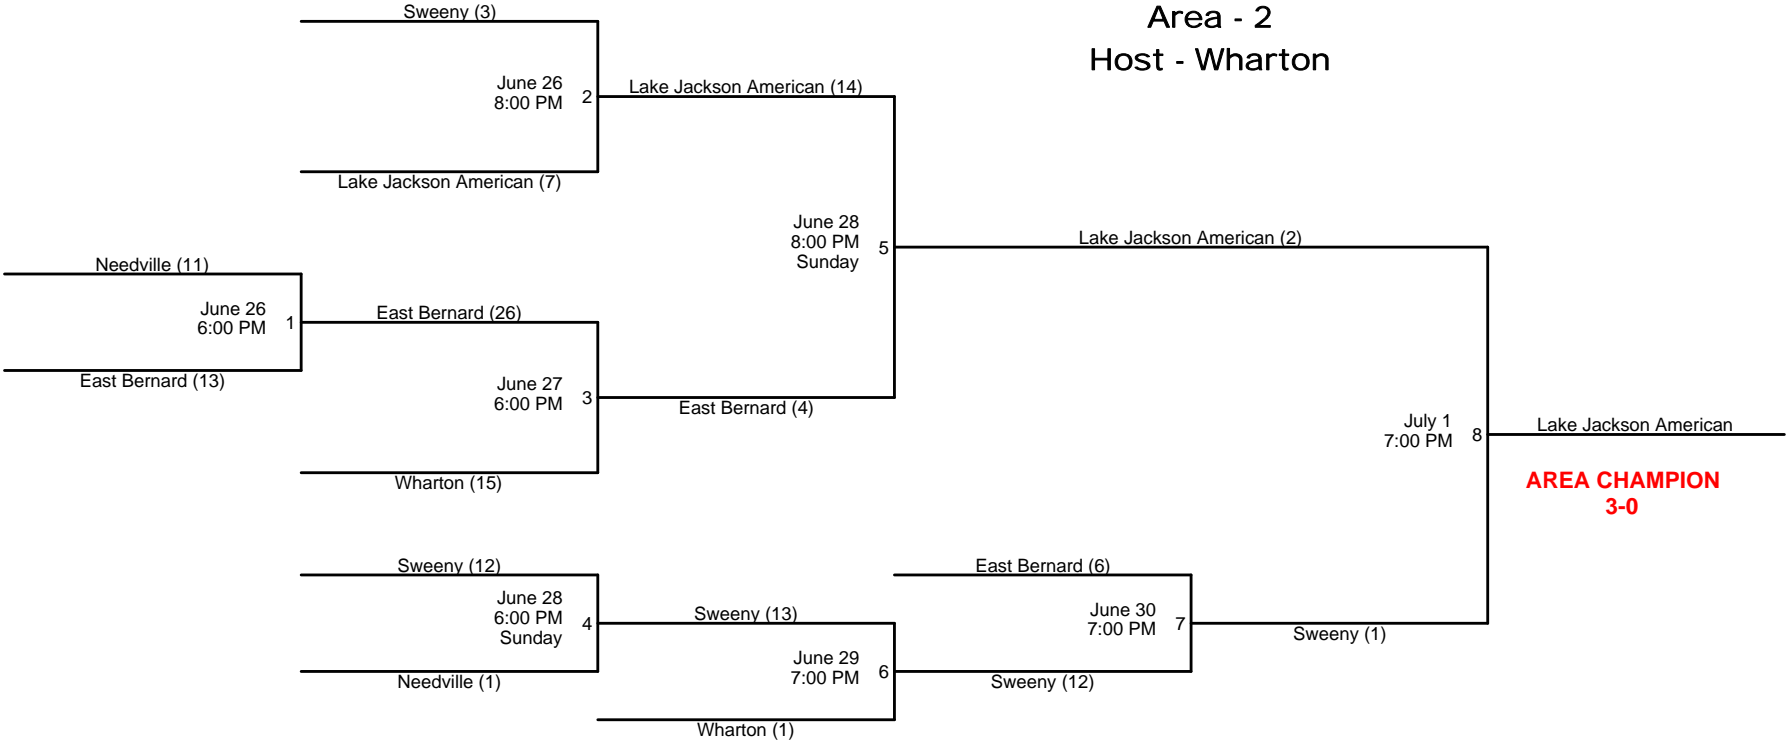

**9 Year Old Baseball
Area-4
Host - Alvin**

9-Year Old Baseball DISTRICT-18 TOURNAMENT BRACKET

Bracket will not be redrawn.
If a team is eliminated with second loss, next game will have a bye.

**9/10 Year Old Baseball
Area-1
Host - West Columbia**

Bracket will not be redrawn.
If a team is eliminated with second loss, next game will have a bye.

10/11-Year Old Baseball Area - 1 Host - Brazoria

10/11-Year Old Baseball
Area - 2
Host - Wharton

10/11-Year Old Baseball Area - 3 Host - Lamar National

10/11-Year Old Baseball Area - 4 Host - Sugar Land

11-Year Old Baseball District-18 Bracket Location: Wharton LL

**DISTRICT
CHAMPION
6-1**

Bracket will not be redrawn.
If a team is eliminated with second loss, next game will have a bye.

**AREA CHAMPION
4-0**

11/12-Year Old Baseball
Area - 4
Host - Sugar Land

12-Year Old Baseball District-18 Bracket Location: Sugar Land LL

Bracket will not be redrawn.
If a team is eliminated with second loss, next game will have a bye.