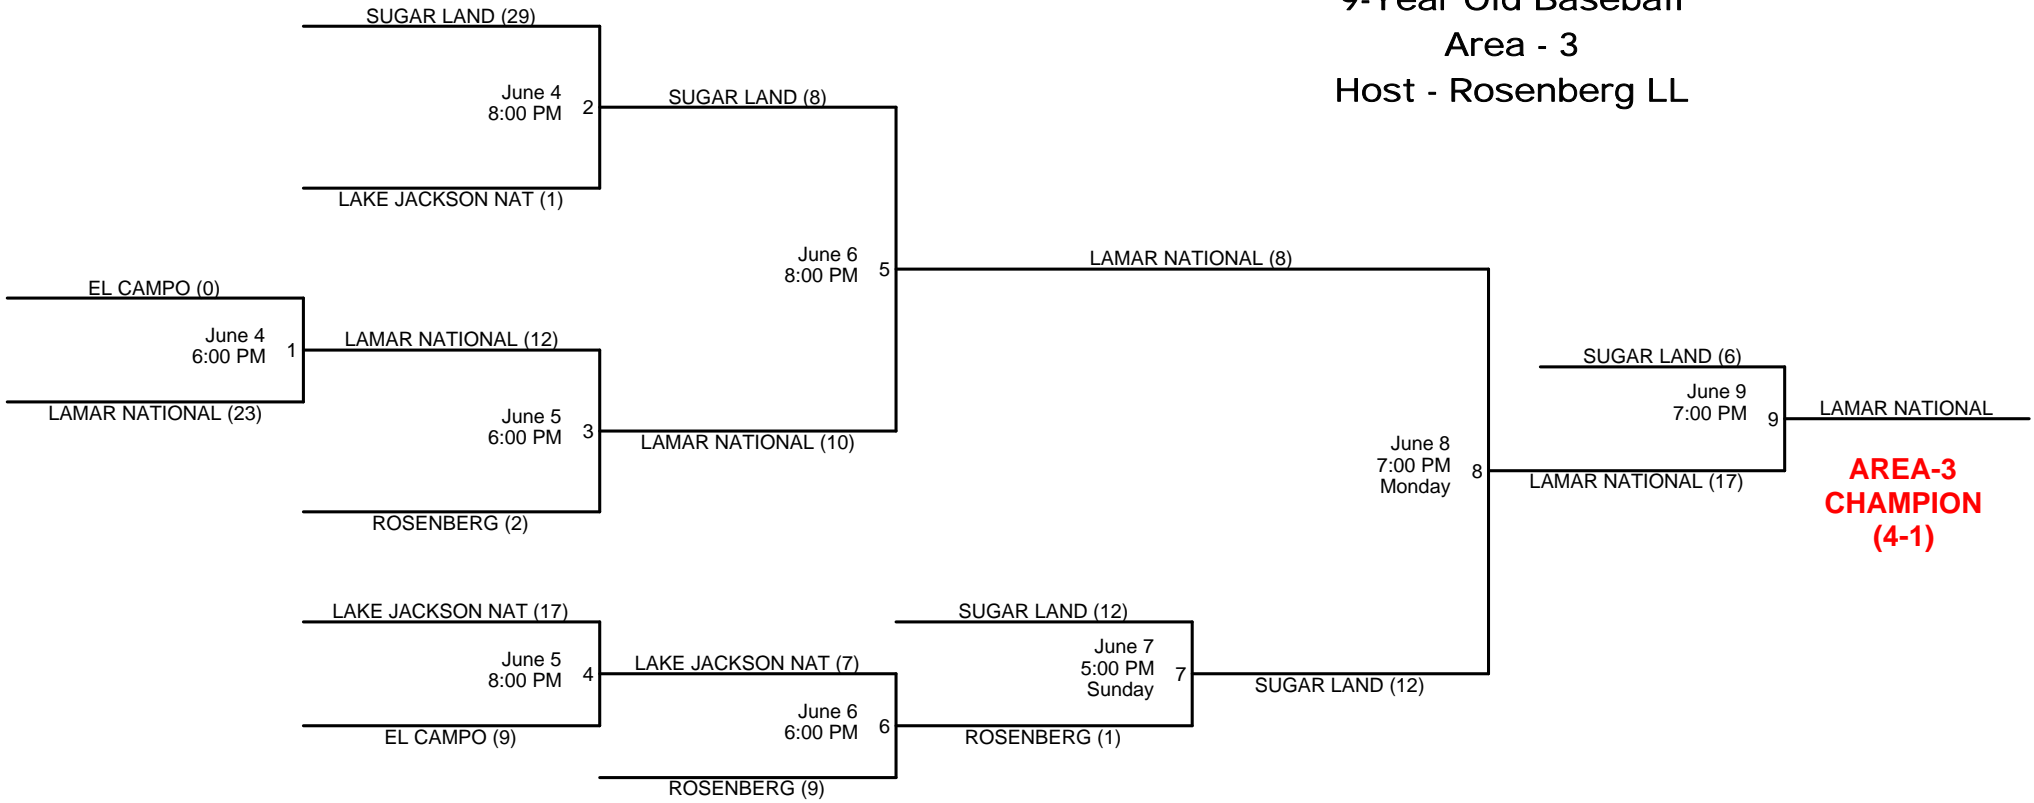

9-Year Old Baseball
Area - 1
Host - Tidehaven LL

**AREA-1
CHAMPION
(3-1)**

9-Year Old Baseball
Area - 2
Host - Sweeny LL

**AREA-2
CHAMPION
(4-0)**

9-Year Old Baseball
 Area - 3
 Host - Rosenberg LL

**AREA-3
 CHAMPION
 (4-1)**

**9 Year Old Baseball
Area-4
Host - Alvin**

9-Year Old Baseball DISTRICT-18 TOURNAMENT BRACKET

Bracket will not be redrawn.
If a team is eliminated with second loss, next game will have a bye.

**9/10 Year Old Baseball
Area-1
Host - West Columbia**

**9/10 Year Old Baseball
Area-2
Host - Danbury**

**AREA CHAMPION
3-0**

**9/10 Year Old Baseball
Area-3
Host - Lamar American**

**9/10 Year Old Baseball
Area-4
Host - El Campo**

**AREA CHAMPION
4-0**

TOURNAMENT DIRECTOR

10/11-Year Old Baseball Area - 4 Host - Sugar Land

11-Year Old Baseball District-18 Bracket Location: Wharton LL

**DISTRICT
CHAMPION
6-1**

Bracket will not be redrawn.
If a team is eliminated with second loss, next game will have a bye.