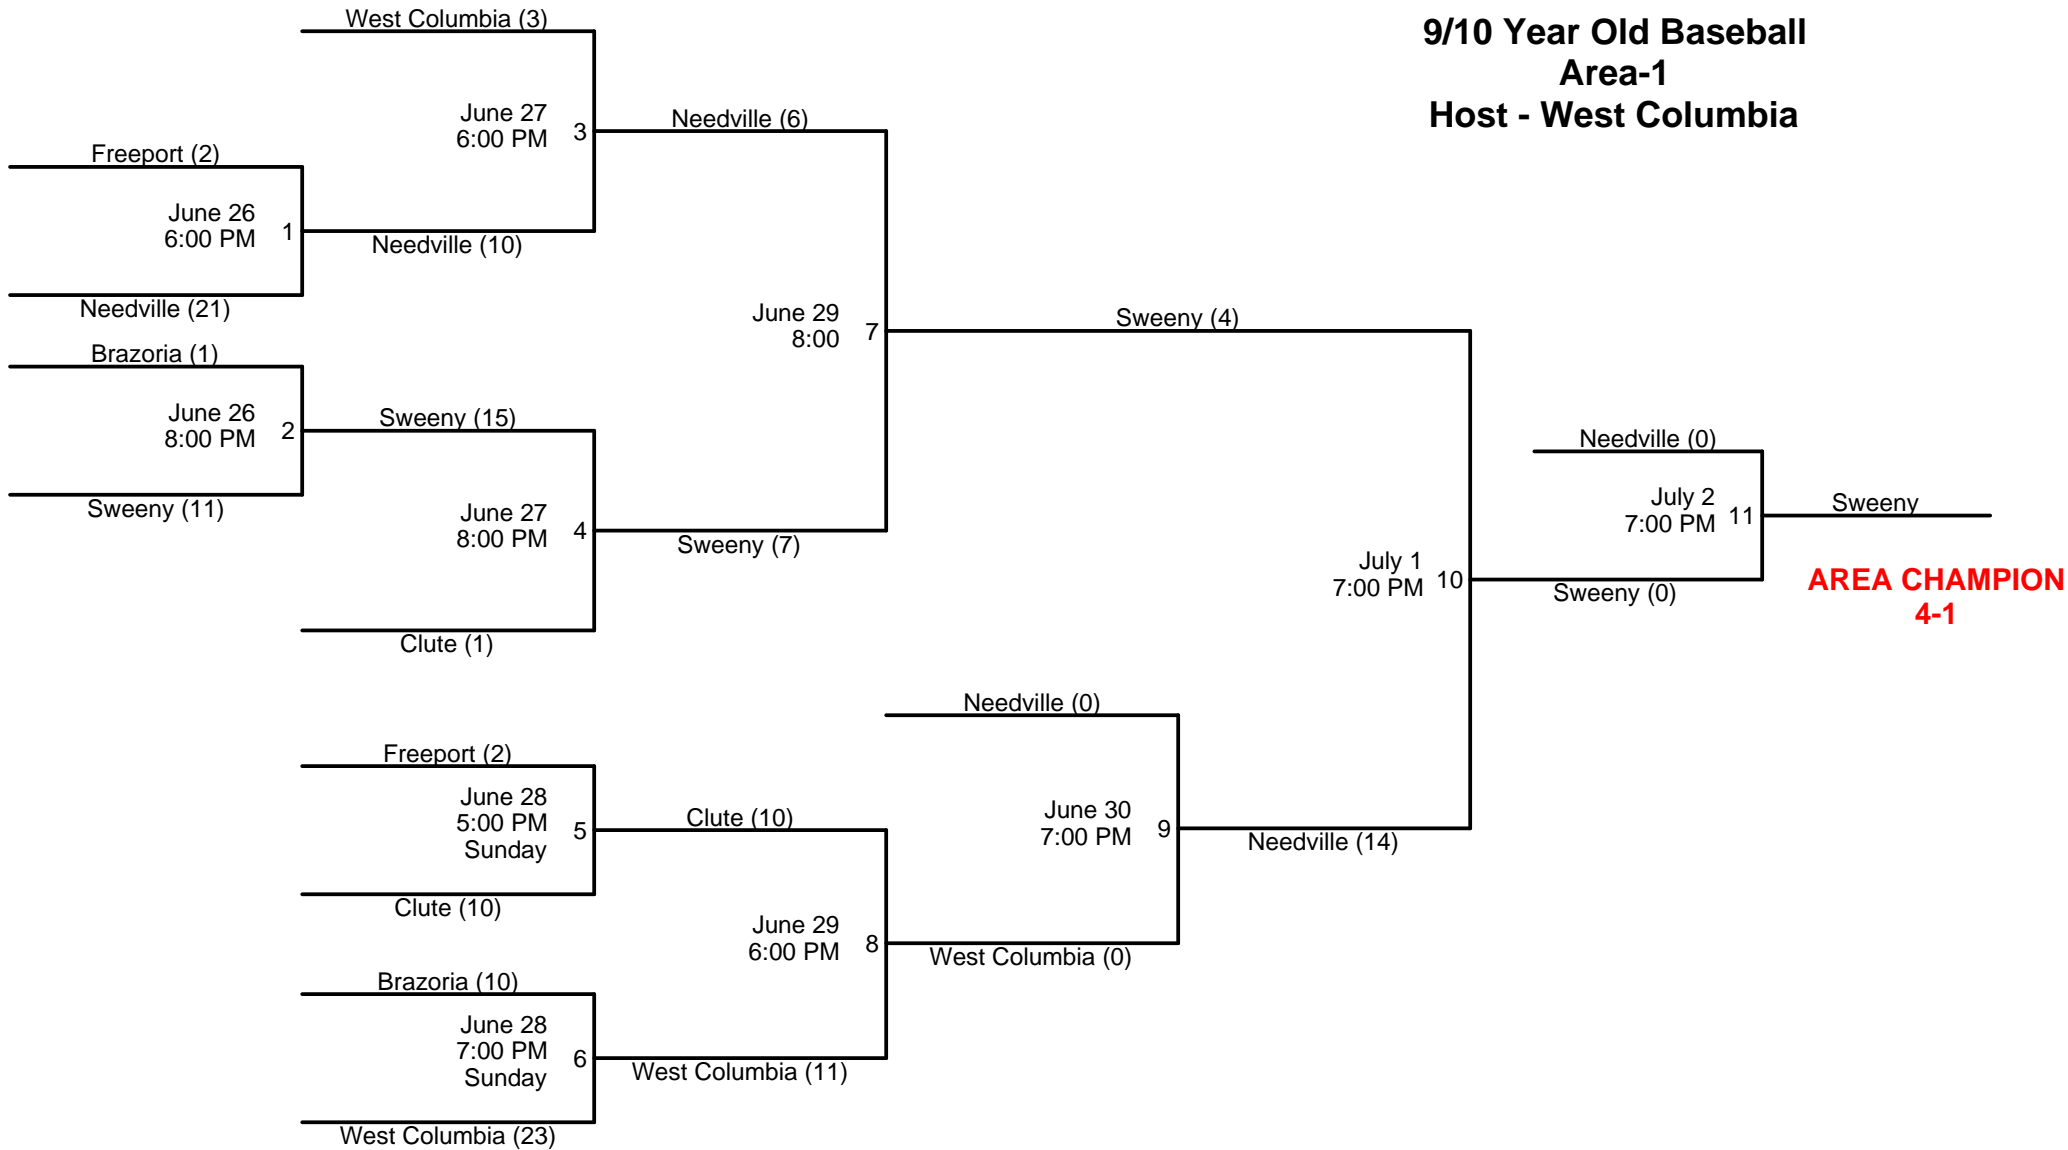

**9 Year Old Baseball
Area-4
Host - Alvin**

9-Year Old Baseball DISTRICT-18 TOURNAMENT BRACKET

Bracket will not be redrawn.
If a team is eliminated with second loss, next game will have a bye.

**9/10 Year Old Baseball
Area-1
Host - West Columbia**

**9/10 Year Old Baseball
Area-2
Host - Danbury**

**AREA CHAMPION
3-0**

**9/10 Year Old Baseball
Area-3
Host - Lamar American**

**9/10 Year Old Baseball
Area-4
Host - El Campo**

**AREA CHAMPION
4-0**

TOURNAMENT DIRECTOR

10/11-Year Old Baseball Area - 4 Host - Sugar Land

11-Year Old Baseball District-18 Bracket Location: Wharton LL

**DISTRICT
CHAMPION
6-1**

Bracket will not be redrawn.
If a team is eliminated with second loss, next game will have a bye.

**AREA CHAMPION
4-0**

11/12-Year Old Baseball
Area - 4
Host - Sugar Land

12-Year Old Baseball District-18 Bracket Location: Sugar Land LL

Bracket will not be redrawn.
If a team is eliminated with second loss, next game will have a bye.