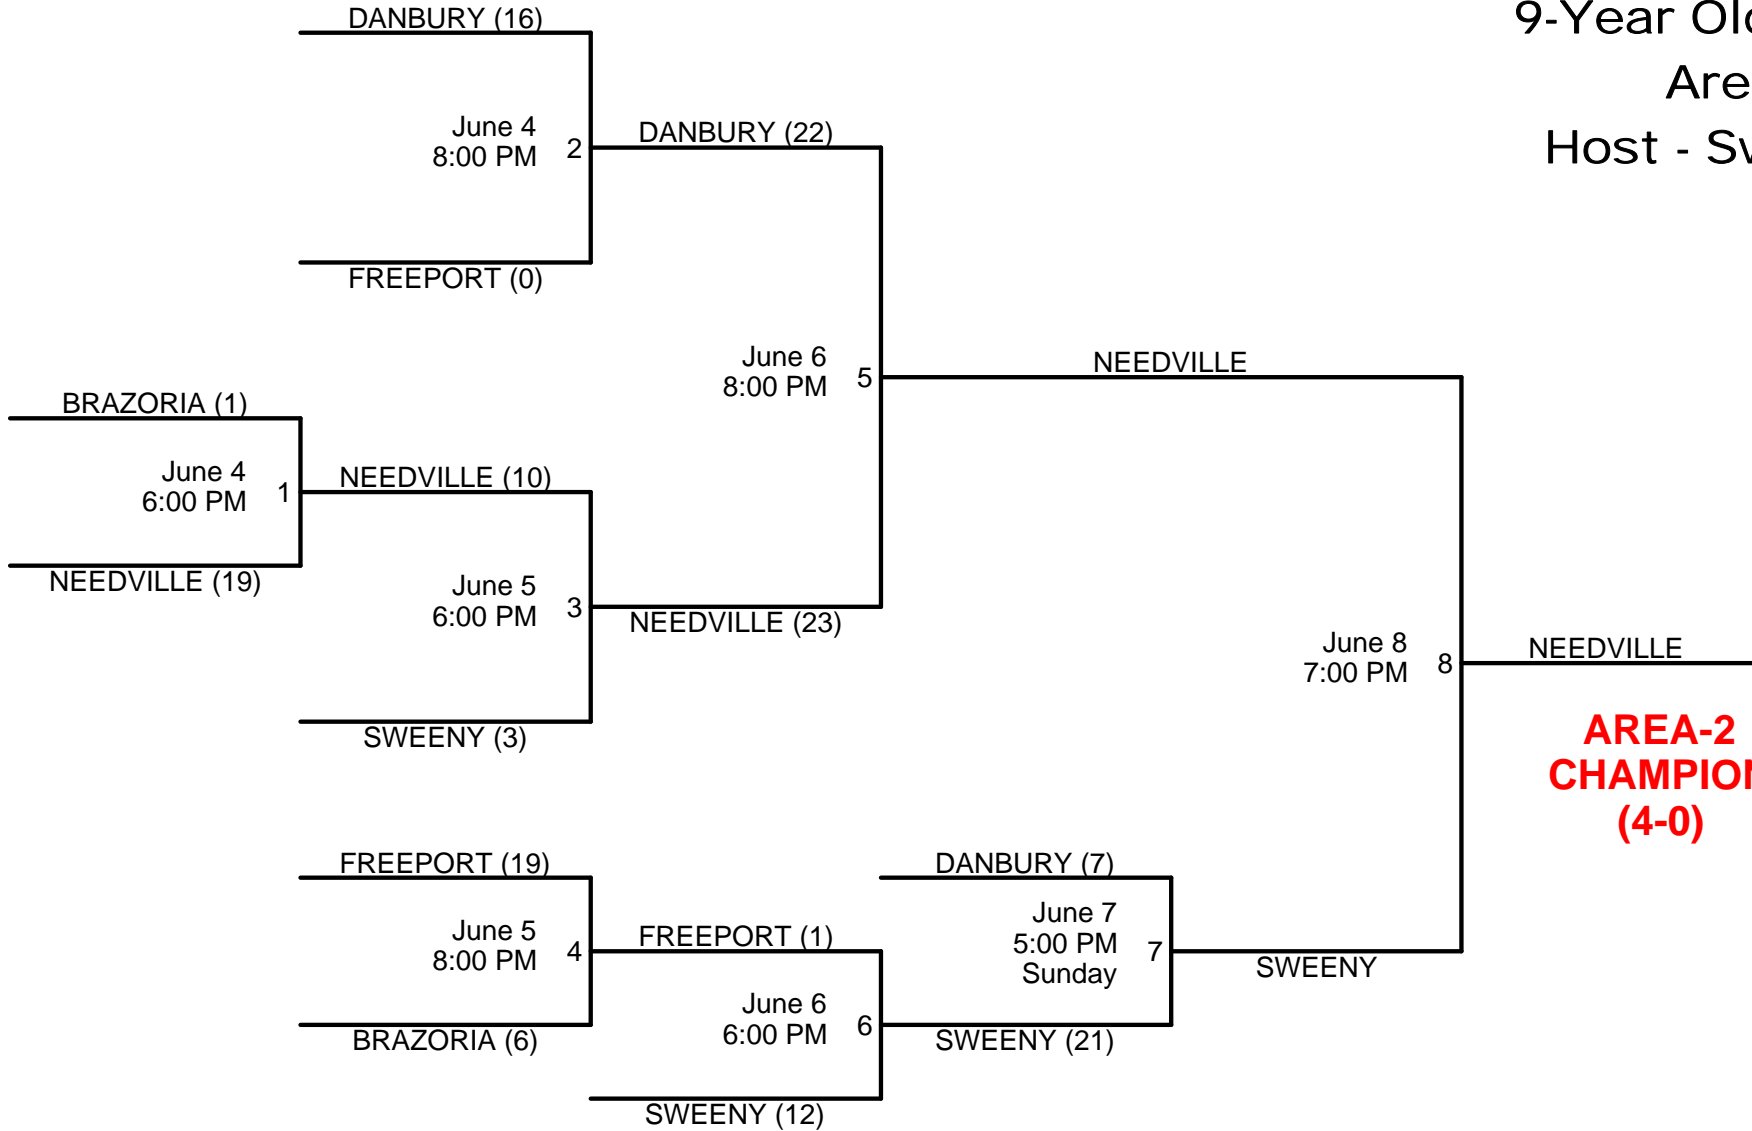

9-Year Old Baseball
Area - 1
Host - Tidehaven LL

**AREA-1
CHAMPION
(3-1)**

9-Year Old Baseball
Area - 2
Host - Sweeny LL

**AREA-2
CHAMPION
(4-0)**

9-Year Old Baseball
 Area - 3
 Host - Rosenberg LL

**AREA-3
 CHAMPION
 (4-1)**

**9 Year Old Baseball
Area-4
Host - Alvin**

9-Year Old Baseball DISTRICT-18 TOURNAMENT BRACKET

Bracket will not be redrawn.
If a team is eliminated with second loss, next game will have a bye.

**9/10 Year Old Baseball
Area-1
Host - West Columbia**

10/11-Year Old Baseball Area - 4 Host - Sugar Land

11-Year Old Baseball District-18 Bracket Location: Wharton LL

**DISTRICT
CHAMPION
6-1**

Bracket will not be redrawn.
If a team is eliminated with second loss, next game will have a bye.

**AREA CHAMPION
4-0**

11/12-Year Old Baseball
Area - 4
Host - Sugar Land

12-Year Old Baseball District-18 Bracket Location: Sugar Land LL

Bracket will not be redrawn.
If a team is eliminated with second loss, next game will have a bye.