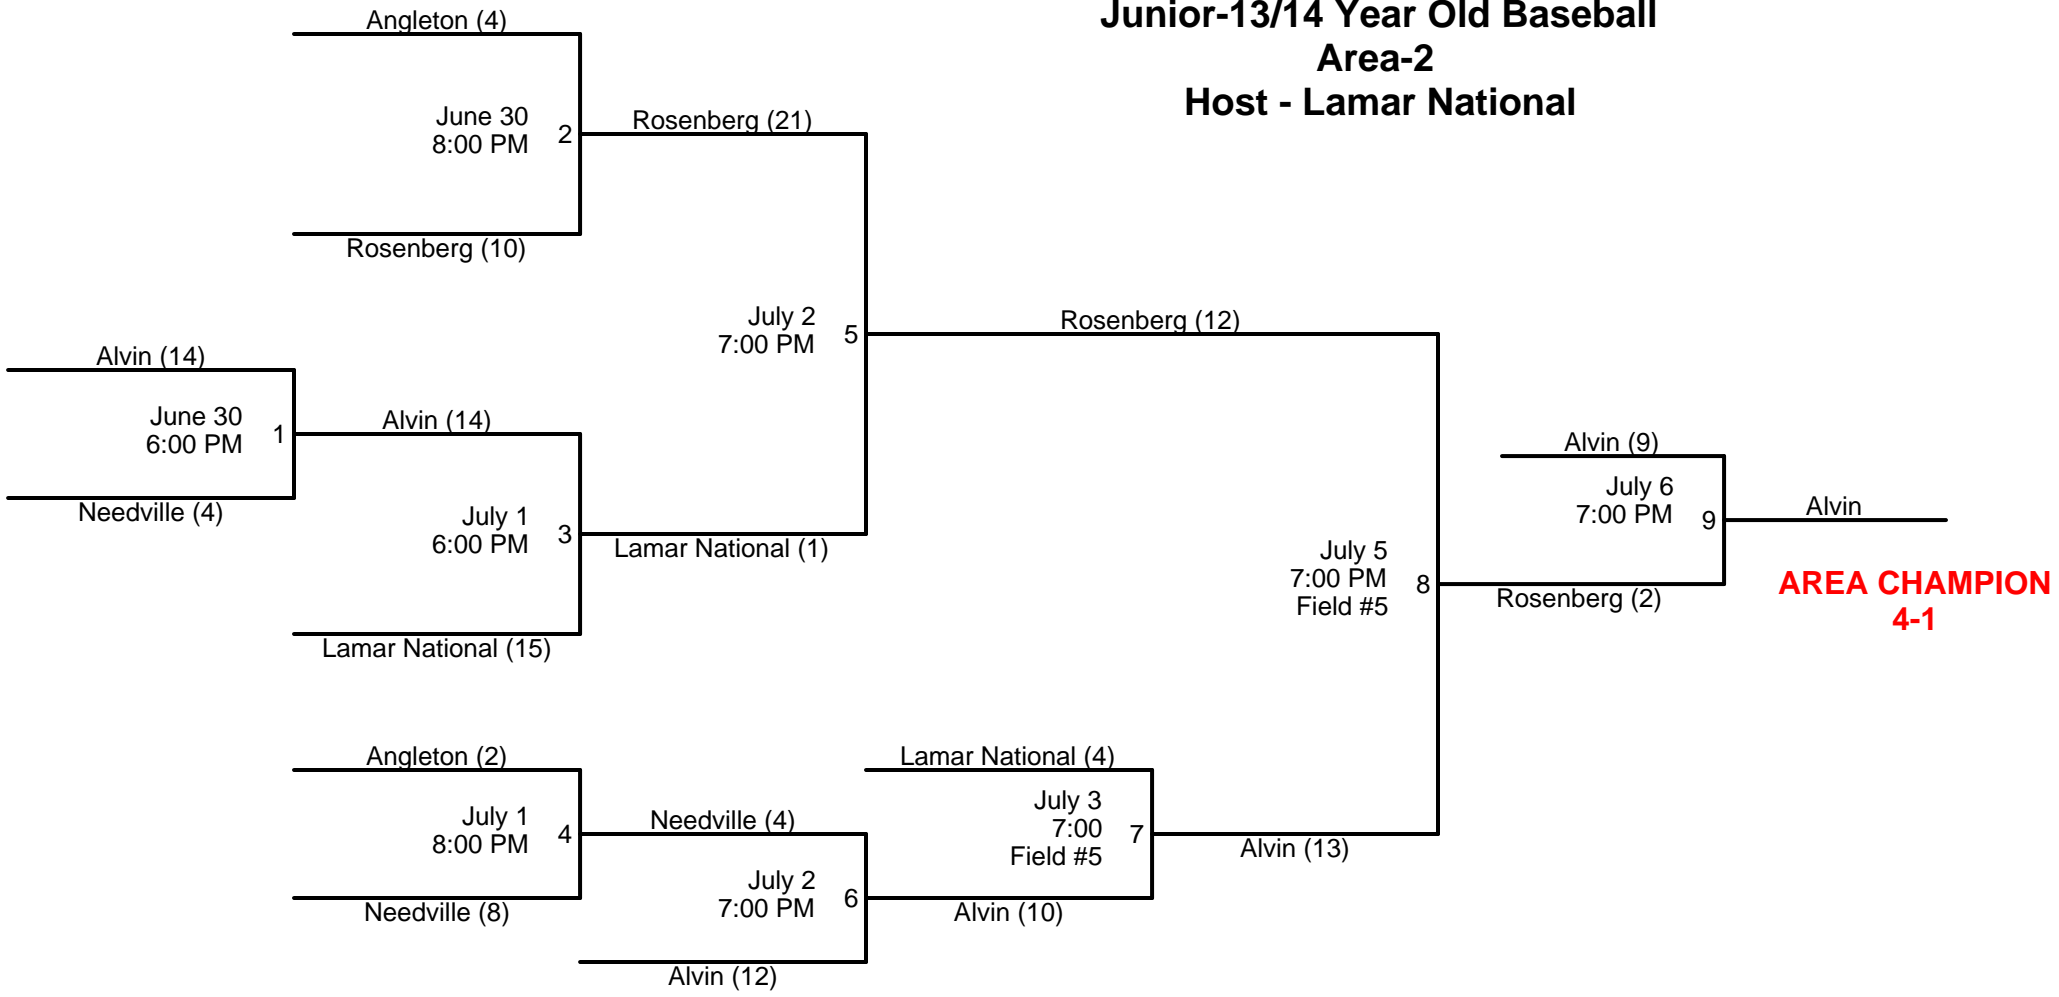

10/11-Year Old Baseball Area - 4 Host - Sugar Land

11-Year Old Baseball District-18 Bracket Location: Wharton LL

**DISTRICT
CHAMPION
6-1**

Bracket will not be redrawn.
If a team is eliminated with second loss, next game will have a bye.

**11/12 Year Old Baseball
Area-1
Host - Lake Jackson National**

**AREA CHAMPION
3-1**

**11/12 Year Old Baseball
Area-2
Host - West Sugar Land**

**AREA CHAMPION
3-1**

11/12 Year Old Baseball Area-3 Host - Palacios

**AREA CHAMPION
4-0**

11/12-Year Old Baseball
Area - 4
Host - Sugar Land

12-Year Old Baseball District-18 Bracket Location: Sugar Land LL

Bracket will not be redrawn.
If a team is eliminated with second loss, next game will have a bye.

**13-Year Old Baseball
Host - Lamar National**

**DISTRICT-18
CHAMPIONS
4-1**

13/14-Year Old Baseball Area - 1 Host - East Bernard

Junior-13/14 Year Old Baseball Area-2 Host - Lamar National

9/10 Year Old Softball
District-18
Host - Needville