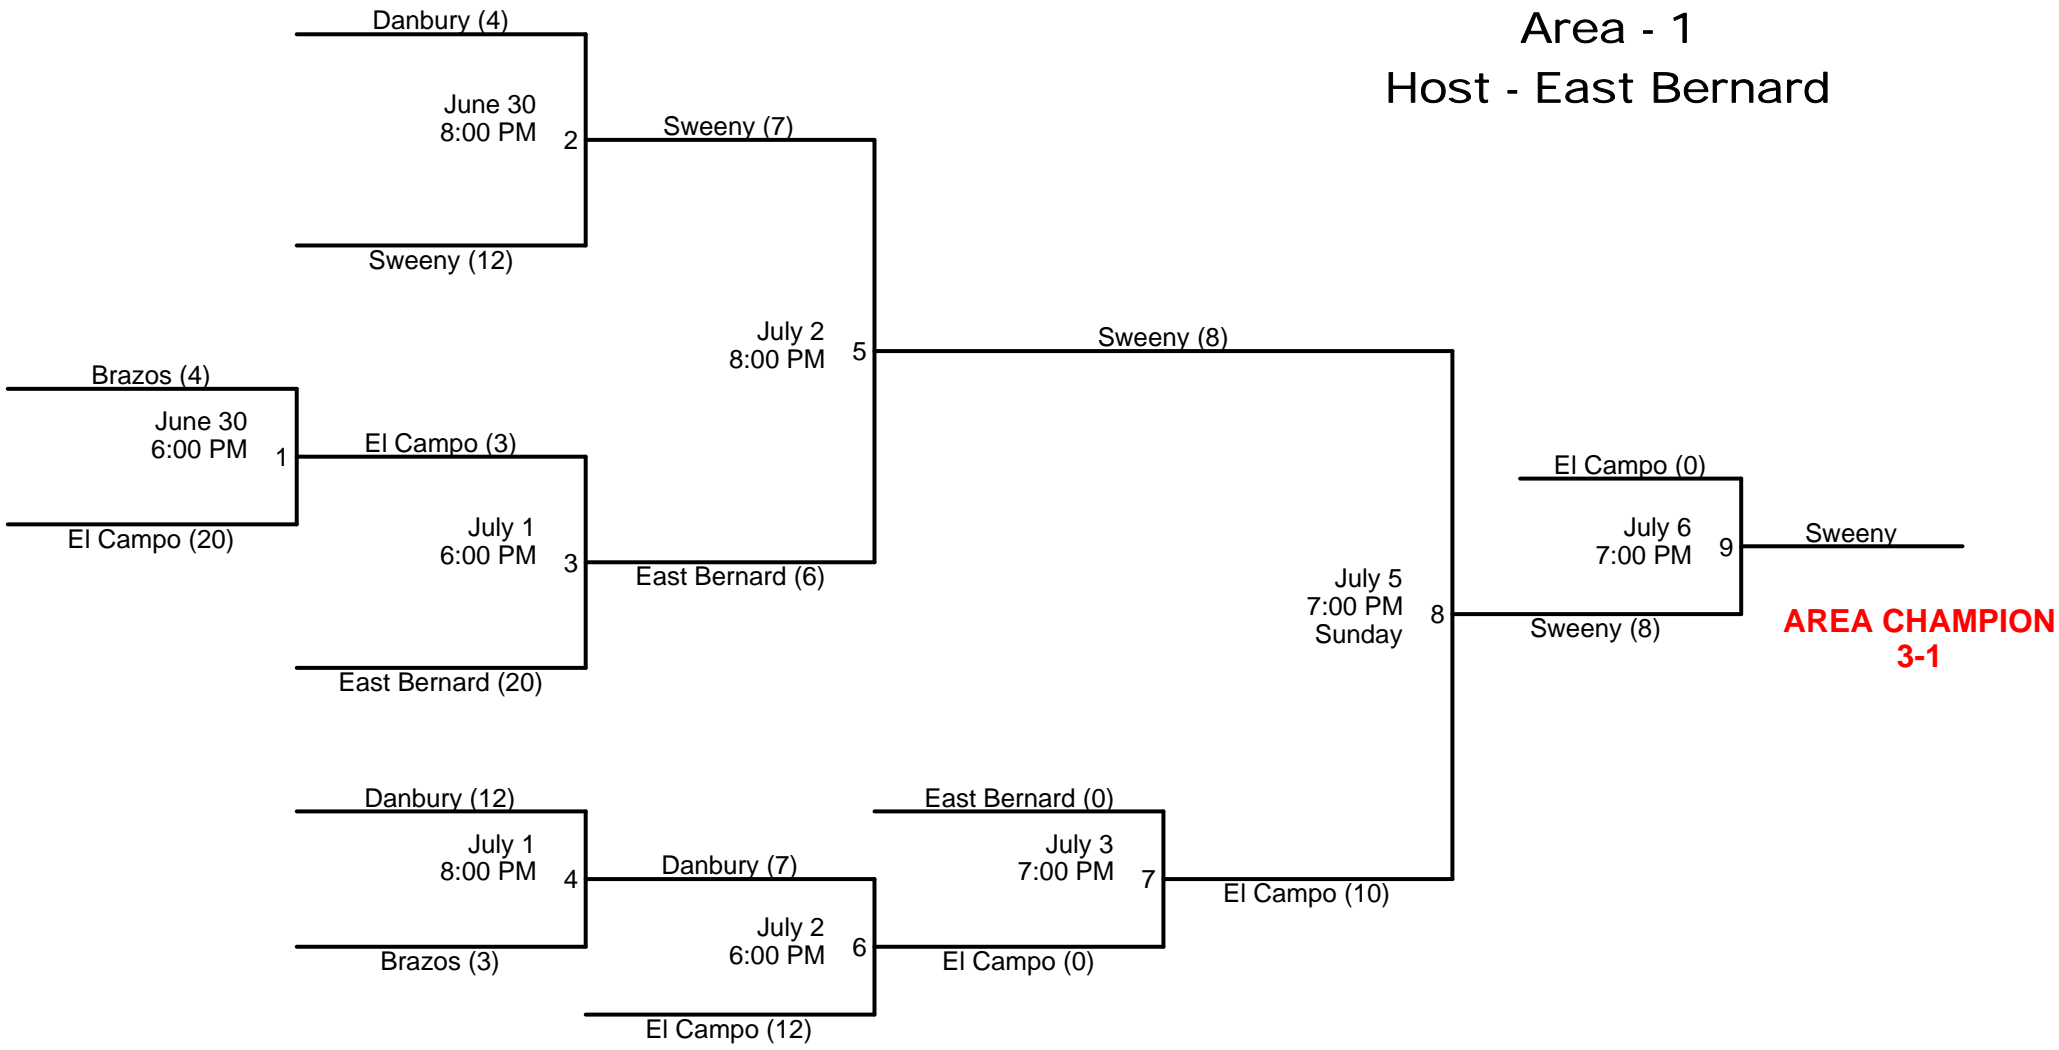

10/11-Year Old Baseball Area - 4 Host - Sugar Land

11-Year Old Baseball District-18 Bracket Location: Wharton LL

**DISTRICT
CHAMPION
6-1**

Bracket will not be redrawn.
If a team is eliminated with second loss, next game will have a bye.

**11/12 Year Old Baseball
Area-1
Host - Lake Jackson National**

**AREA CHAMPION
3-1**

**11/12 Year Old Baseball
Area-2
Host - West Sugar Land**

**AREA CHAMPION
3-1**

11/12 Year Old Baseball Area-3 Host - Palacios

**AREA CHAMPION
4-0**

11/12-Year Old Baseball
Area - 4
Host - Sugar Land

12-Year Old Baseball District-18 Bracket Location: Sugar Land LL

Bracket will not be redrawn.
If a team is eliminated with second loss, next game will have a bye.

**13-Year Old Baseball
Host - Lamar National**

**DISTRICT-18
CHAMPIONS
4-1**

13/14-Year Old Baseball Area - 1 Host - East Bernard

Junior-13/14 Year Old Baseball Area-2 Host - Lamar National

9/10 Year Old Softball
District-18
Host - Needville