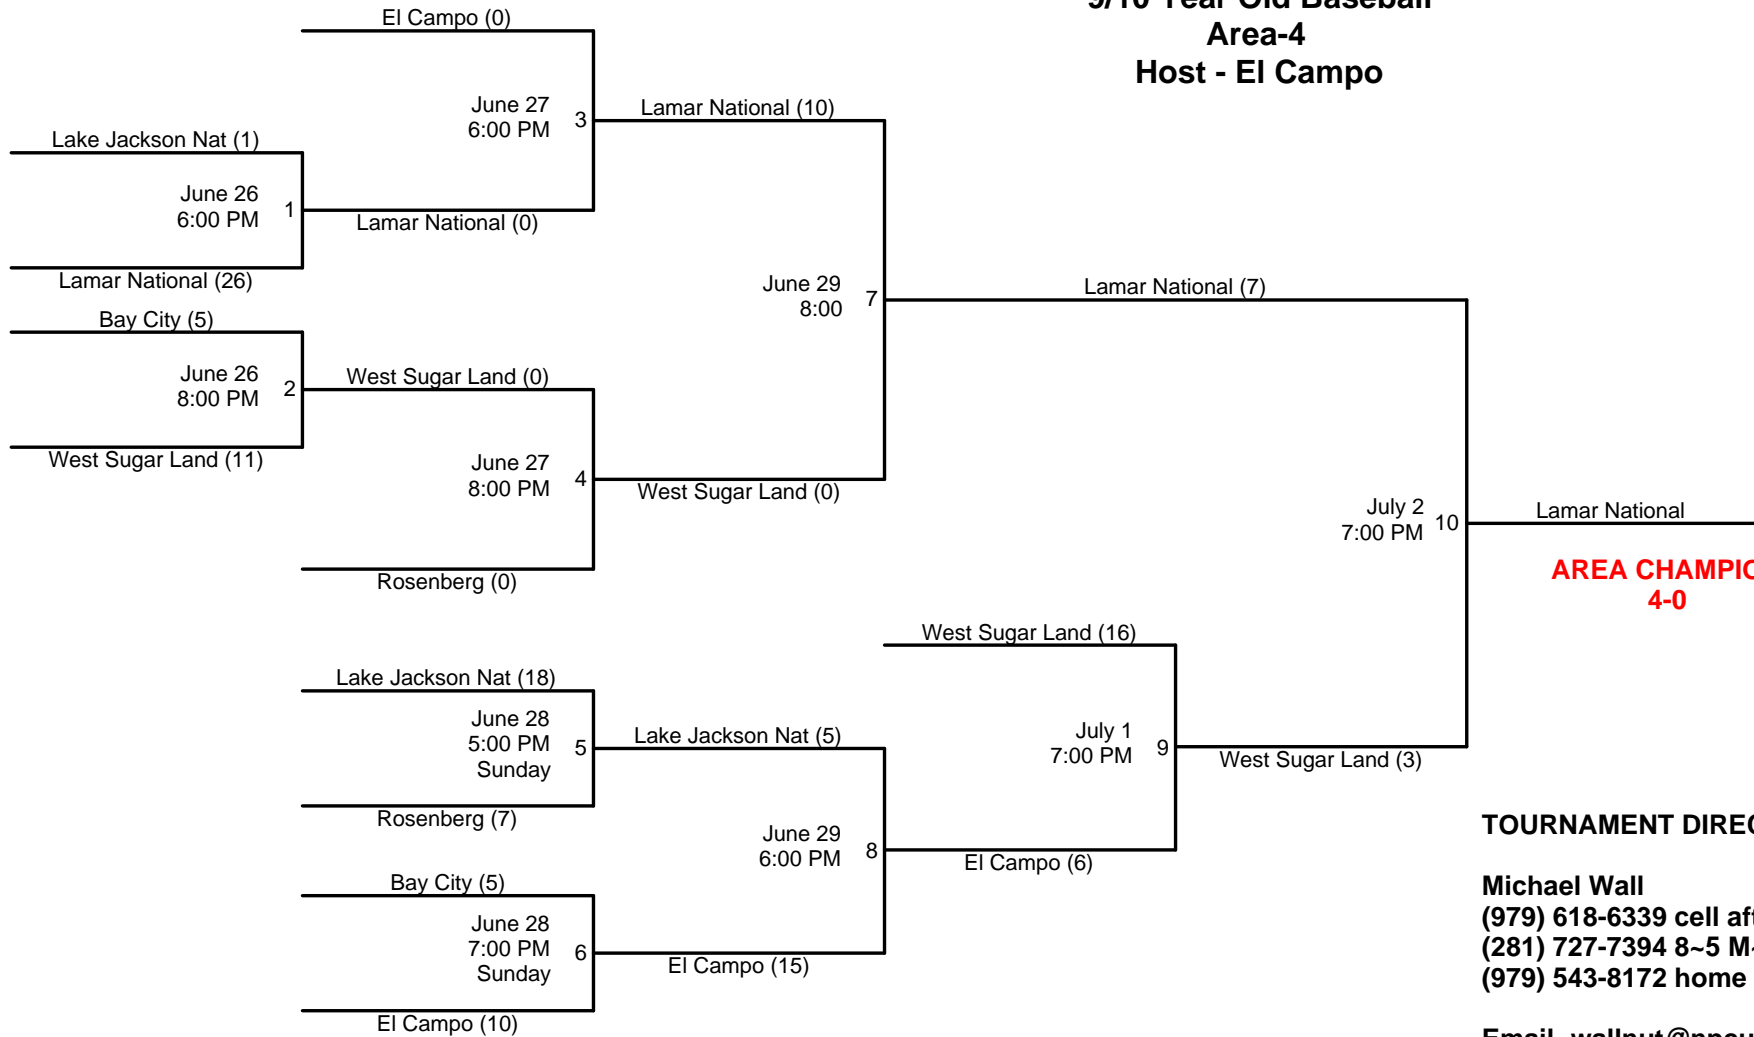

**9 Year Old Baseball
Area-4
Host - Alvin**

9-Year Old Baseball DISTRICT-18 TOURNAMENT BRACKET

Bracket will not be redrawn.
If a team is eliminated with second loss, next game will have a bye.

**9/10 Year Old Baseball
Area-1
Host - West Columbia**

**9/10 Year Old Baseball
Area-2
Host - Danbury**

**AREA CHAMPION
3-0**

**9/10 Year Old Baseball
Area-3
Host - Lamar American**

**9/10 Year Old Baseball
Area-4
Host - El Campo**

**AREA CHAMPION
4-0**

TOURNAMENT DIRECTOR

Bracket will not be redrawn.
If a team is eliminated with second loss, next game will have a bye.

10/11-Year Old Baseball Area - 1 Host - Brazoria

10/11-Year Old Baseball
Area - 2
Host - Wharton

10/11-Year Old Baseball Area - 3 Host - Lamar National

10/11-Year Old Baseball Area - 4 Host - Sugar Land

11-Year Old Baseball District-18 Bracket Location: Wharton LL

**DISTRICT
CHAMPION
6-1**

Bracket will not be redrawn.
If a team is eliminated with second loss, next game will have a bye.