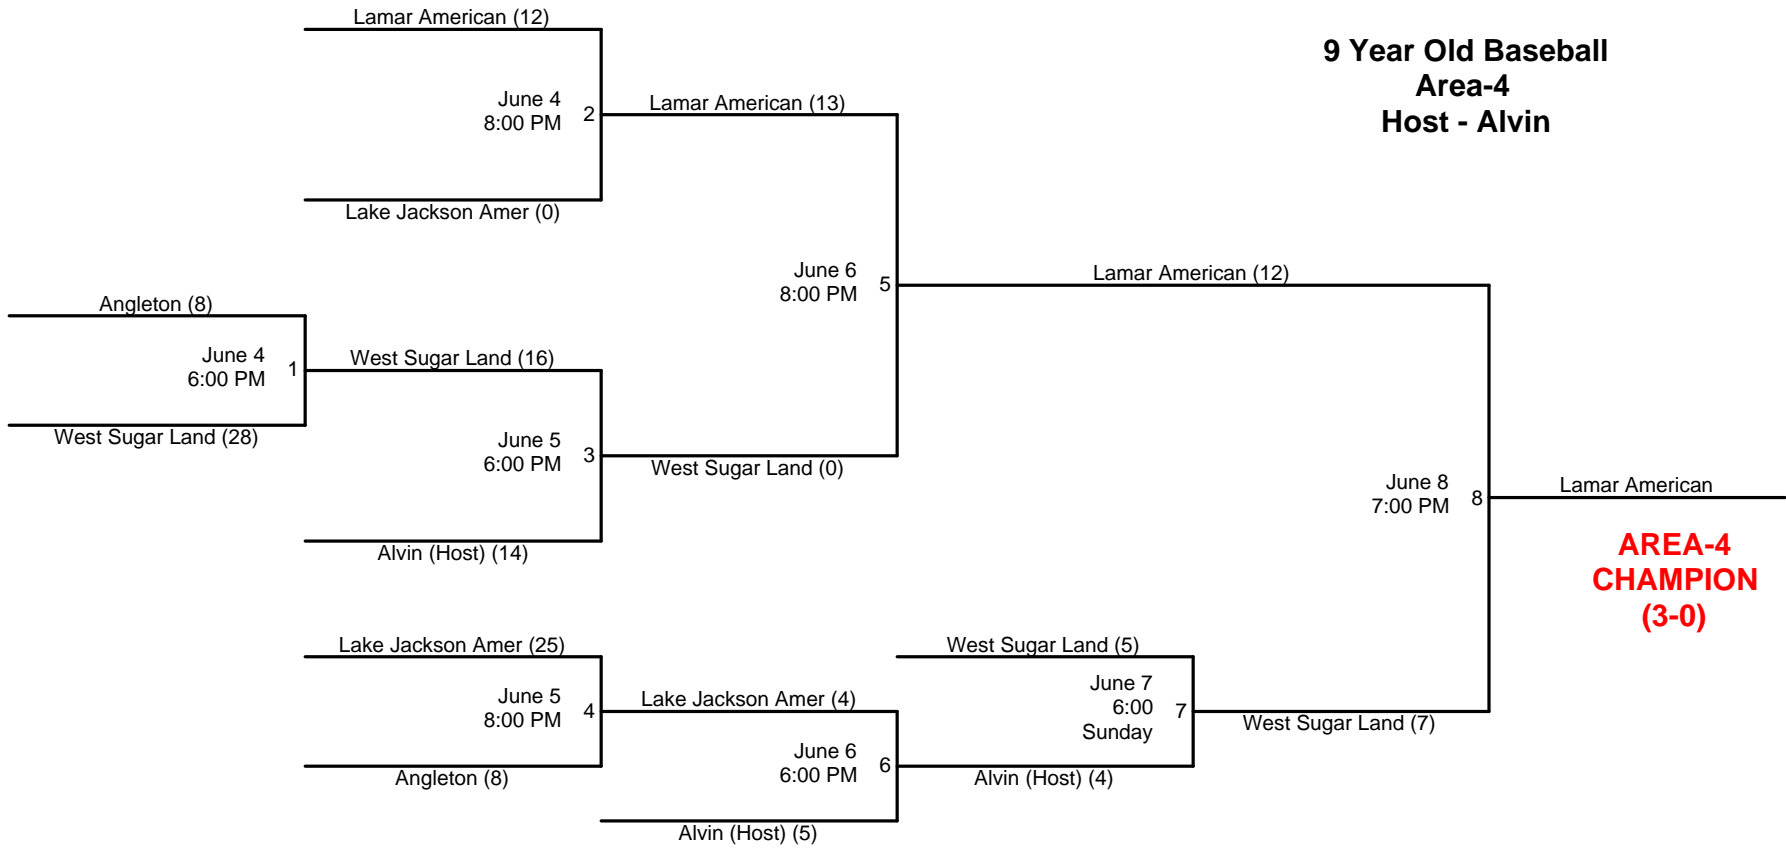

9-Year Old Baseball
Area - 1
Host - Tidehaven LL

**AREA-1
CHAMPION
(3-1)**

9-Year Old Baseball
Area - 2
Host - Sweeny LL

**AREA-2
CHAMPION
(4-0)**

9-Year Old Baseball
 Area - 3
 Host - Rosenberg LL

**AREA-3
 CHAMPION
 (4-1)**

**9 Year Old Baseball
Area-4
Host - Alvin**

9-Year Old Baseball DISTRICT-18 TOURNAMENT BRACKET

Bracket will not be redrawn.
If a team is eliminated with second loss, next game will have a bye.

**9/10 Year Old Baseball
Area-1
Host - West Columbia**

10/11-Year Old Baseball Area - 4 Host - Sugar Land

11-Year Old Baseball District-18 Bracket Location: Wharton LL

**DISTRICT
CHAMPION
6-1**

Bracket will not be redrawn.
If a team is eliminated with second loss, next game will have a bye.

**AREA CHAMPION
4-0**

11/12-Year Old Baseball
Area - 4
Host - Sugar Land

12-Year Old Baseball District-18 Bracket Location: Sugar Land LL

Bracket will not be redrawn.
If a team is eliminated with second loss, next game will have a bye.