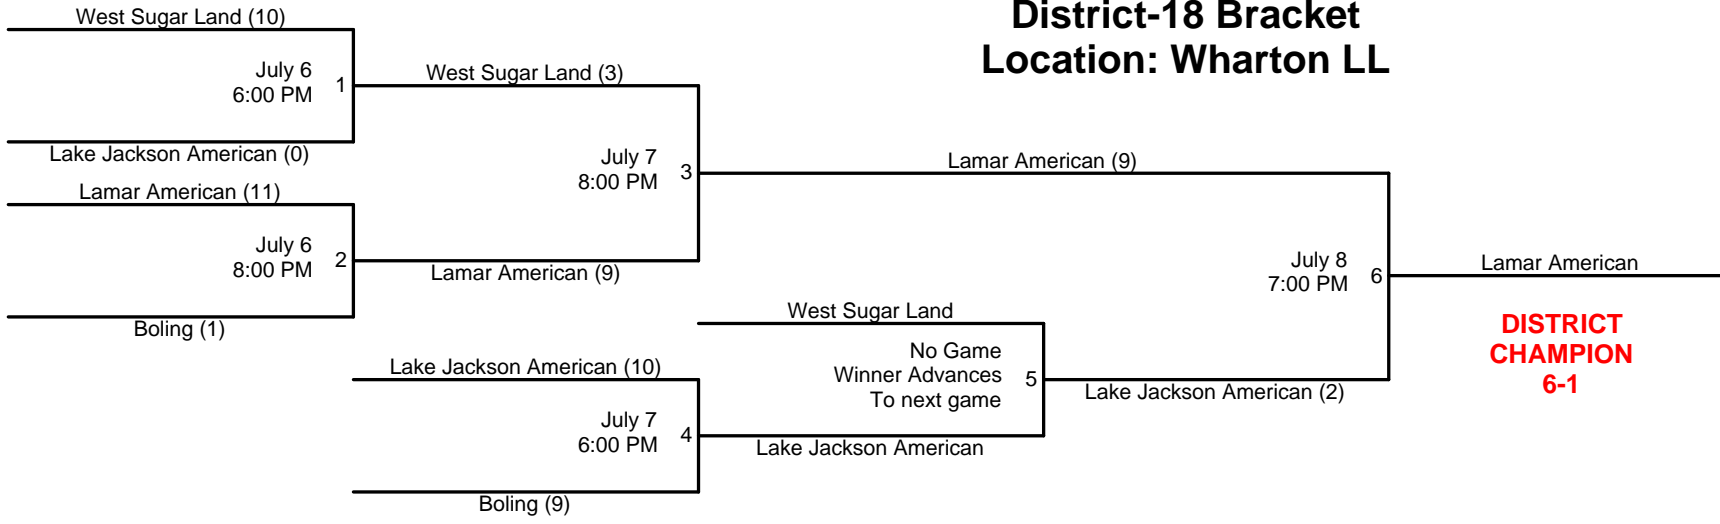

Bracket will not be redrawn.
If a team is eliminated with second loss, next game will have a bye.

10/11-Year Old Baseball Area - 1 Host - Brazoria

10/11-Year Old Baseball
Area - 2
Host - Wharton

10/11-Year Old Baseball Area - 3 Host - Lamar National

10/11-Year Old Baseball Area - 4 Host - Sugar Land

11-Year Old Baseball District-18 Bracket Location: Wharton LL

**DISTRICT
CHAMPION
6-1**

Bracket will not be redrawn.
If a team is eliminated with second loss, next game will have a bye.

**11/12 Year Old Baseball
Area-1
Host - Lake Jackson National**

**AREA CHAMPION
3-1**

**11/12 Year Old Baseball
Area-2
Host - West Sugar Land**

**AREA CHAMPION
3-1**

11/12 Year Old Baseball Area-3 Host - Palacios

**AREA CHAMPION
4-0**

11/12-Year Old Baseball
Area - 4
Host - Sugar Land

12-Year Old Baseball District-18 Bracket Location: Sugar Land LL

Bracket will not be redrawn.
If a team is eliminated with second loss, next game will have a bye.