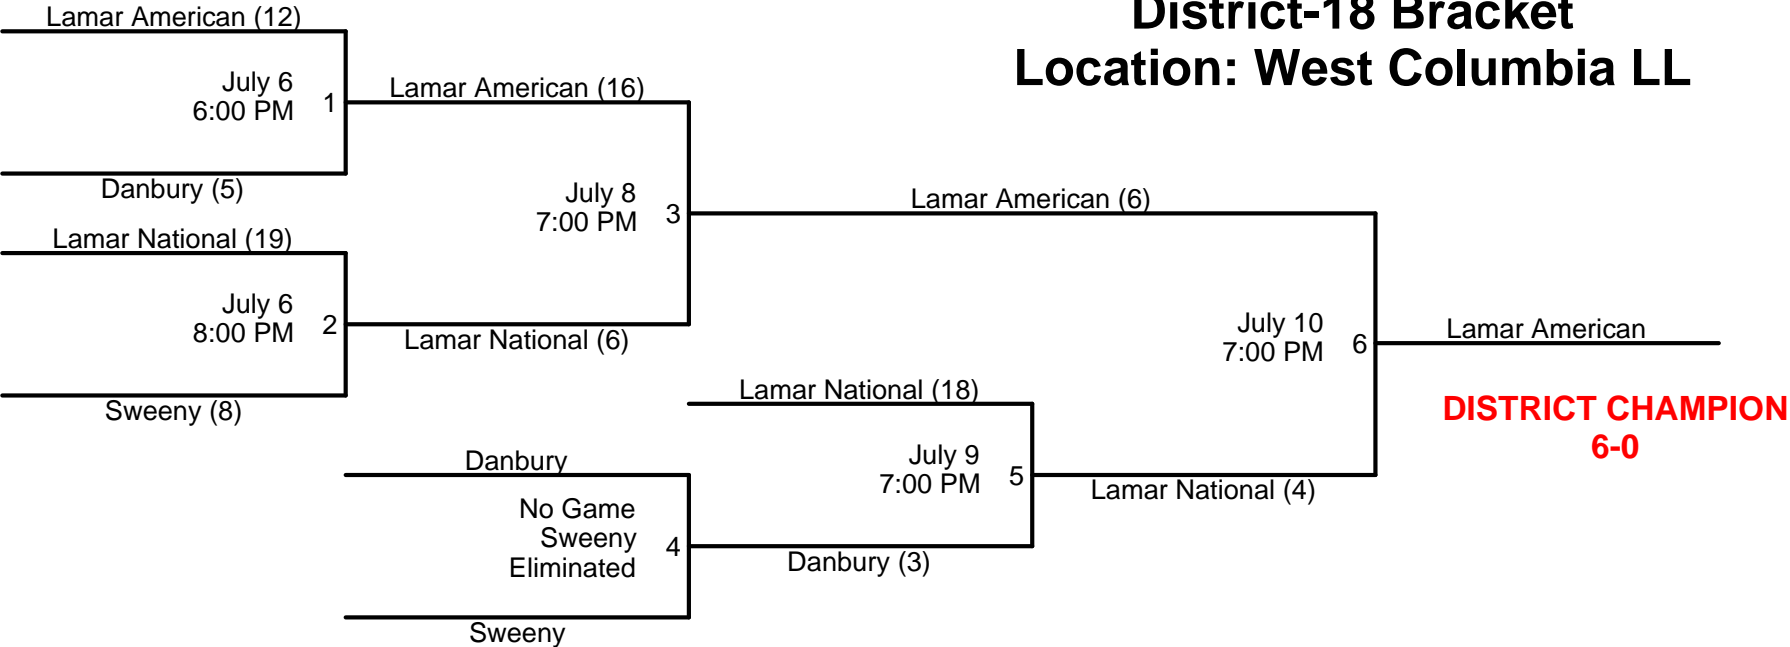

**9 Year Old Baseball
Area-4
Host - Alvin**

9-Year Old Baseball DISTRICT-18 TOURNAMENT BRACKET

Bracket will not be redrawn.
If a team is eliminated with second loss, next game will have a bye.

**9/10 Year Old Baseball
Area-1
Host - West Columbia**

**9/10 Year Old Baseball
Area-2
Host - Danbury**

**AREA CHAMPION
3-0**

**9/10 Year Old Baseball
Area-3
Host - Lamar American**

**9/10 Year Old Baseball
Area-4
Host - El Campo**

**AREA CHAMPION
4-0**

TOURNAMENT DIRECTOR

Bracket will not be redrawn.
If a team is eliminated with second loss, next game will have a bye.

10/11-Year Old Baseball Area - 1 Host - Brazoria

10/11-Year Old Baseball
Area - 2
Host - Wharton

10/11-Year Old Baseball Area - 3 Host - Lamar National

10/11-Year Old Baseball Area - 4 Host - Sugar Land

11-Year Old Baseball District-18 Bracket Location: Wharton LL

**DISTRICT
CHAMPION
6-1**

Bracket will not be redrawn.
If a team is eliminated with second loss, next game will have a bye.