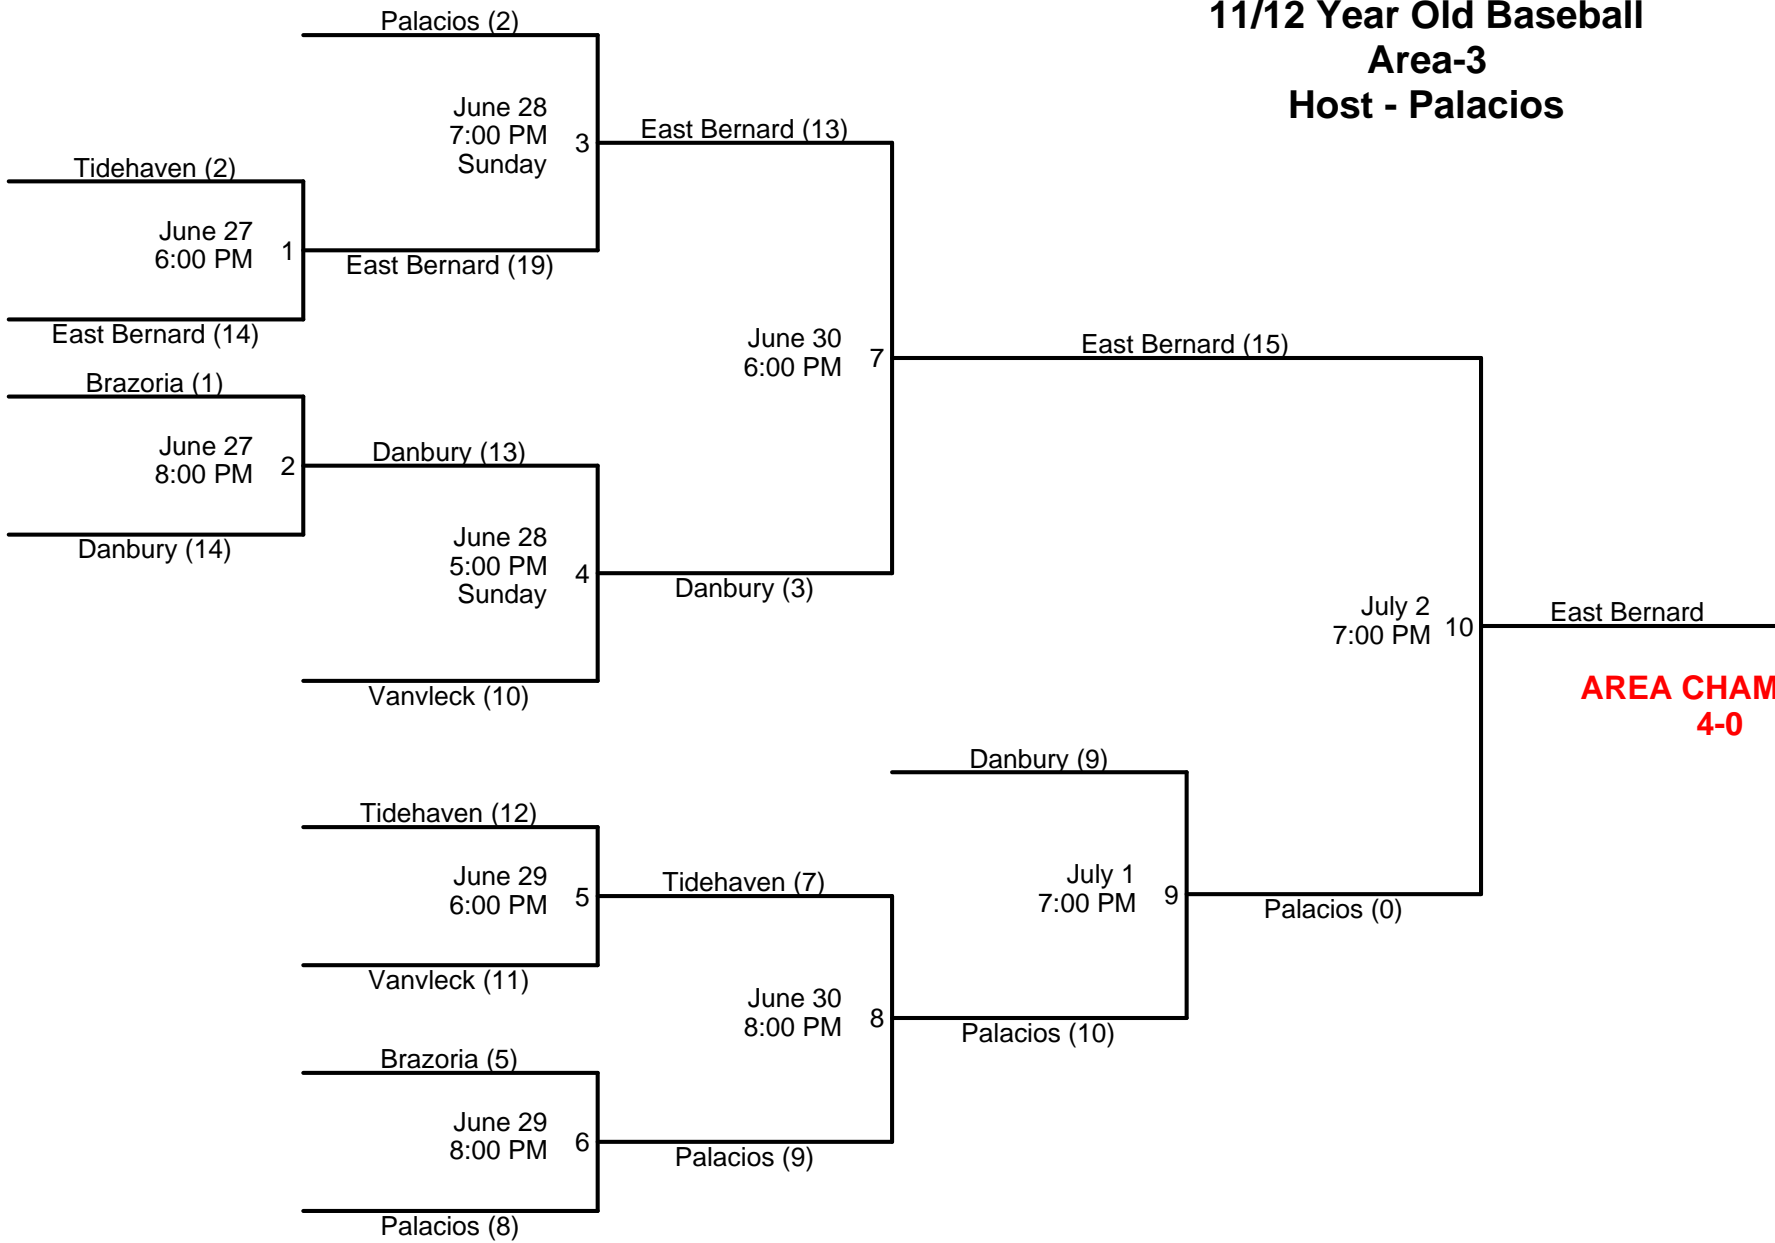

**9 Year Old Baseball
Area-4
Host - Alvin**

9-Year Old Baseball DISTRICT-18 TOURNAMENT BRACKET

Bracket will not be redrawn.
If a team is eliminated with second loss, next game will have a bye.

**9/10 Year Old Baseball
Area-1
Host - West Columbia**

10/11-Year Old Baseball Area - 4 Host - Sugar Land

11-Year Old Baseball District-18 Bracket Location: Wharton LL

**DISTRICT
CHAMPION
6-1**

Bracket will not be redrawn.
If a team is eliminated with second loss, next game will have a bye.

**11/12 Year Old Baseball
Area-1
Host - Lake Jackson National**

**AREA CHAMPION
3-1**

**11/12 Year Old Baseball
Area-2
Host - West Sugar Land**

**AREA CHAMPION
3-1**

11/12 Year Old Baseball Area-3 Host - Palacios

**AREA CHAMPION
4-0**

11/12-Year Old Baseball
Area - 4
Host - Sugar Land

12-Year Old Baseball District-18 Bracket Location: Sugar Land LL

Bracket will not be redrawn.
If a team is eliminated with second loss, next game will have a bye.