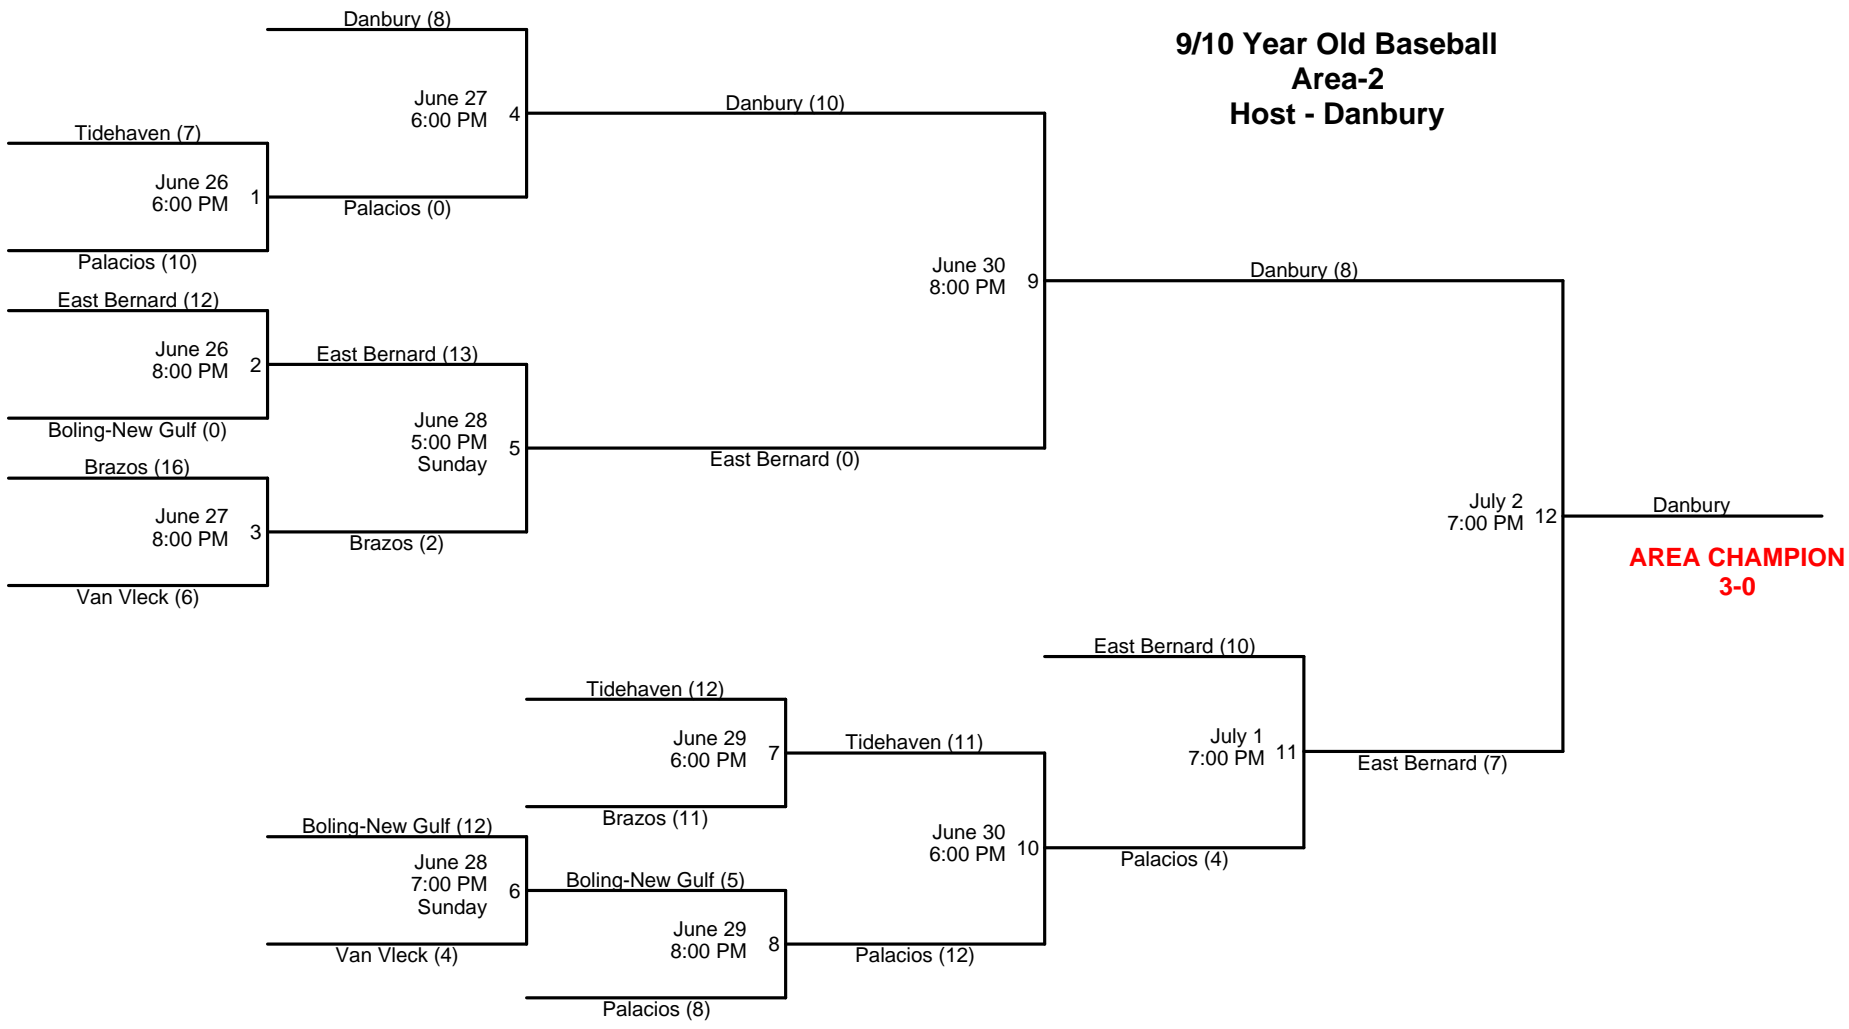

**9 Year Old Baseball
Area-4
Host - Alvin**

9-Year Old Baseball DISTRICT-18 TOURNAMENT BRACKET

Bracket will not be redrawn.
If a team is eliminated with second loss, next game will have a bye.

**9/10 Year Old Baseball
Area-1
Host - West Columbia**

**9/10 Year Old Baseball
Area-2
Host - Danbury**

**AREA CHAMPION
3-0**

**9/10 Year Old Baseball
Area-3
Host - Lamar American**

**9/10 Year Old Baseball
Area-4
Host - El Campo**

**AREA CHAMPION
4-0**

TOURNAMENT DIRECTOR

10/11-Year Old Baseball Area - 4 Host - Sugar Land

11-Year Old Baseball District-18 Bracket Location: Wharton LL

**DISTRICT
CHAMPION
6-1**

Bracket will not be redrawn.
If a team is eliminated with second loss, next game will have a bye.

**AREA CHAMPION
4-0**

11/12-Year Old Baseball
Area - 4
Host - Sugar Land

12-Year Old Baseball District-18 Bracket Location: Sugar Land LL

Bracket will not be redrawn.
If a team is eliminated with second loss, next game will have a bye.