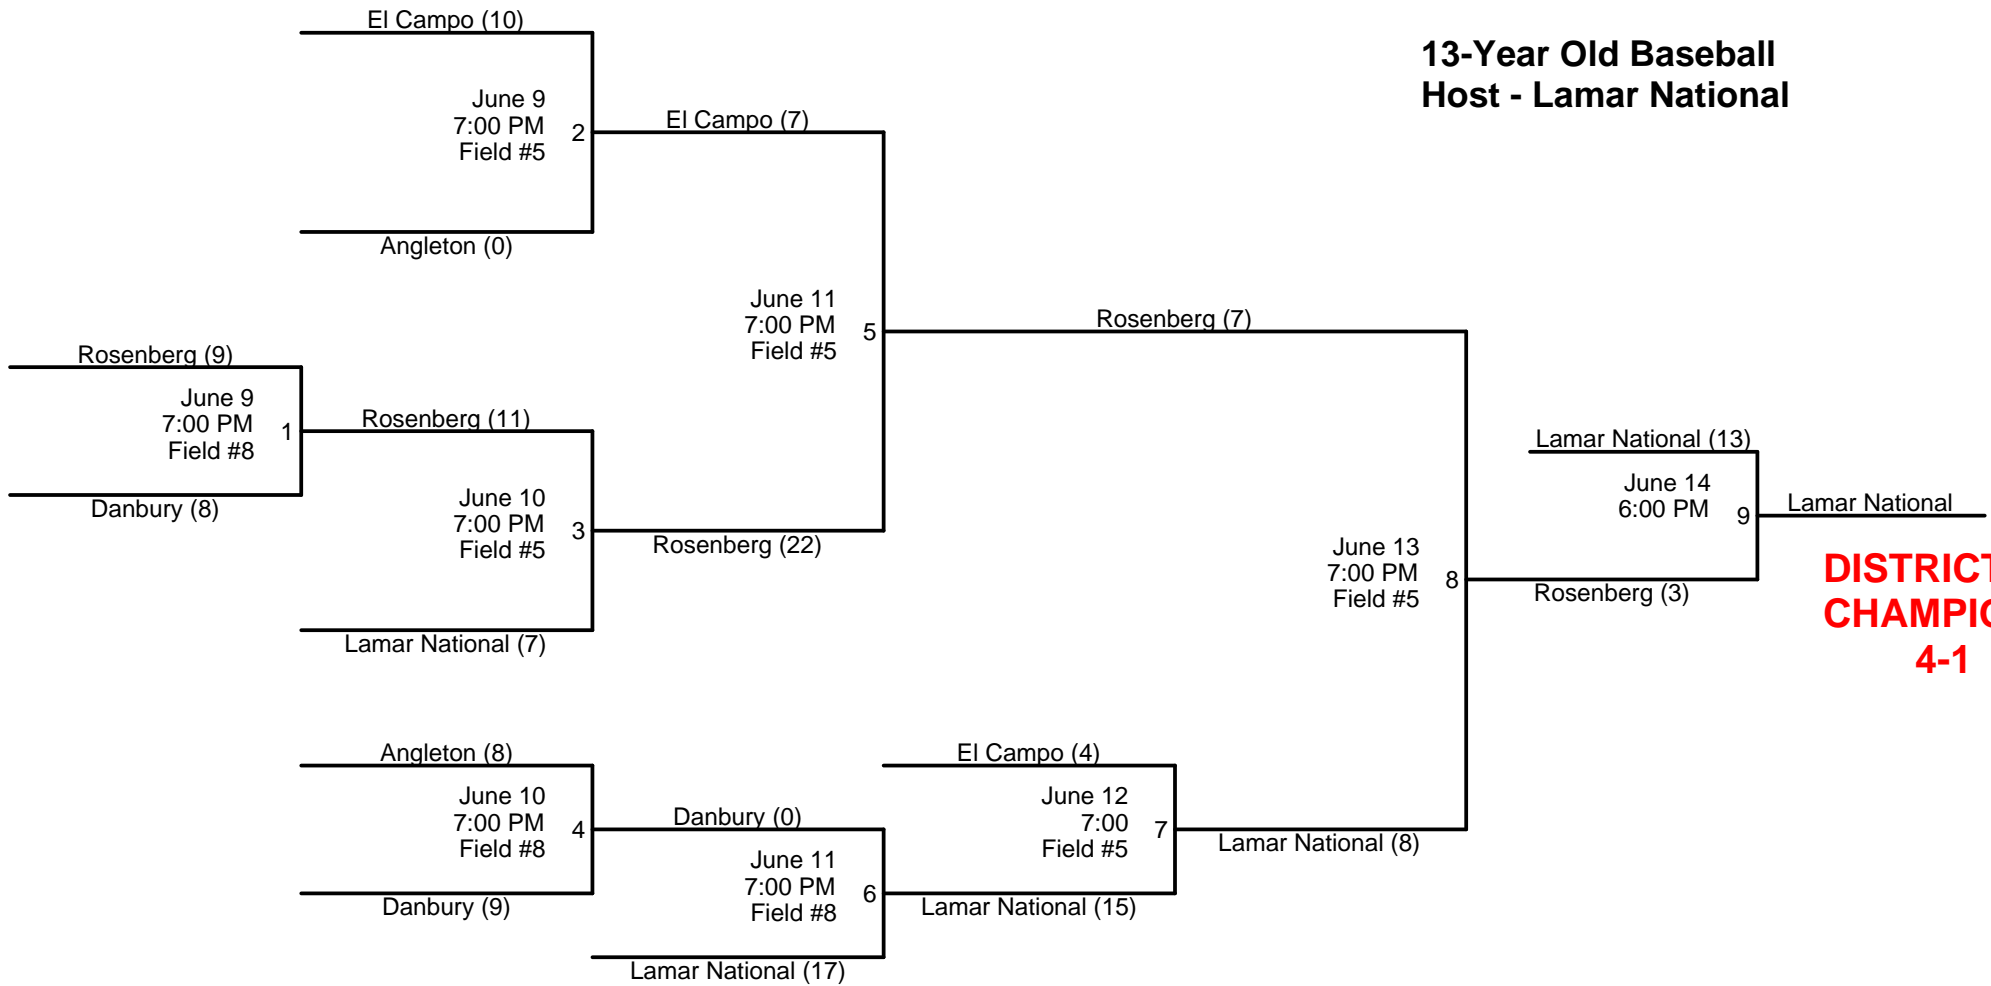

10/11-Year Old Baseball Area - 4 Host - Sugar Land

11-Year Old Baseball District-18 Bracket Location: Wharton LL

**DISTRICT
CHAMPION
6-1**

Bracket will not be redrawn.
If a team is eliminated with second loss, next game will have a bye.

**11/12 Year Old Baseball
Area-1
Host - Lake Jackson National**

**AREA CHAMPION
3-1**

**11/12 Year Old Baseball
Area-2
Host - West Sugar Land**

**AREA CHAMPION
3-1**

11/12 Year Old Baseball Area-3 Host - Palacios

**AREA CHAMPION
4-0**

11/12-Year Old Baseball
Area - 4
Host - Sugar Land

12-Year Old Baseball District-18 Bracket Location: Sugar Land LL

Bracket will not be redrawn.
If a team is eliminated with second loss, next game will have a bye.

**13-Year Old Baseball
Host - Lamar National**

**DISTRICT-18
CHAMPIONS
4-1**

13/14-Year Old Baseball Area - 1 Host - East Bernard

Junior-13/14 Year Old Baseball Area-2 Host - Lamar National

9/10 Year Old Softball
District-18
Host - Needville