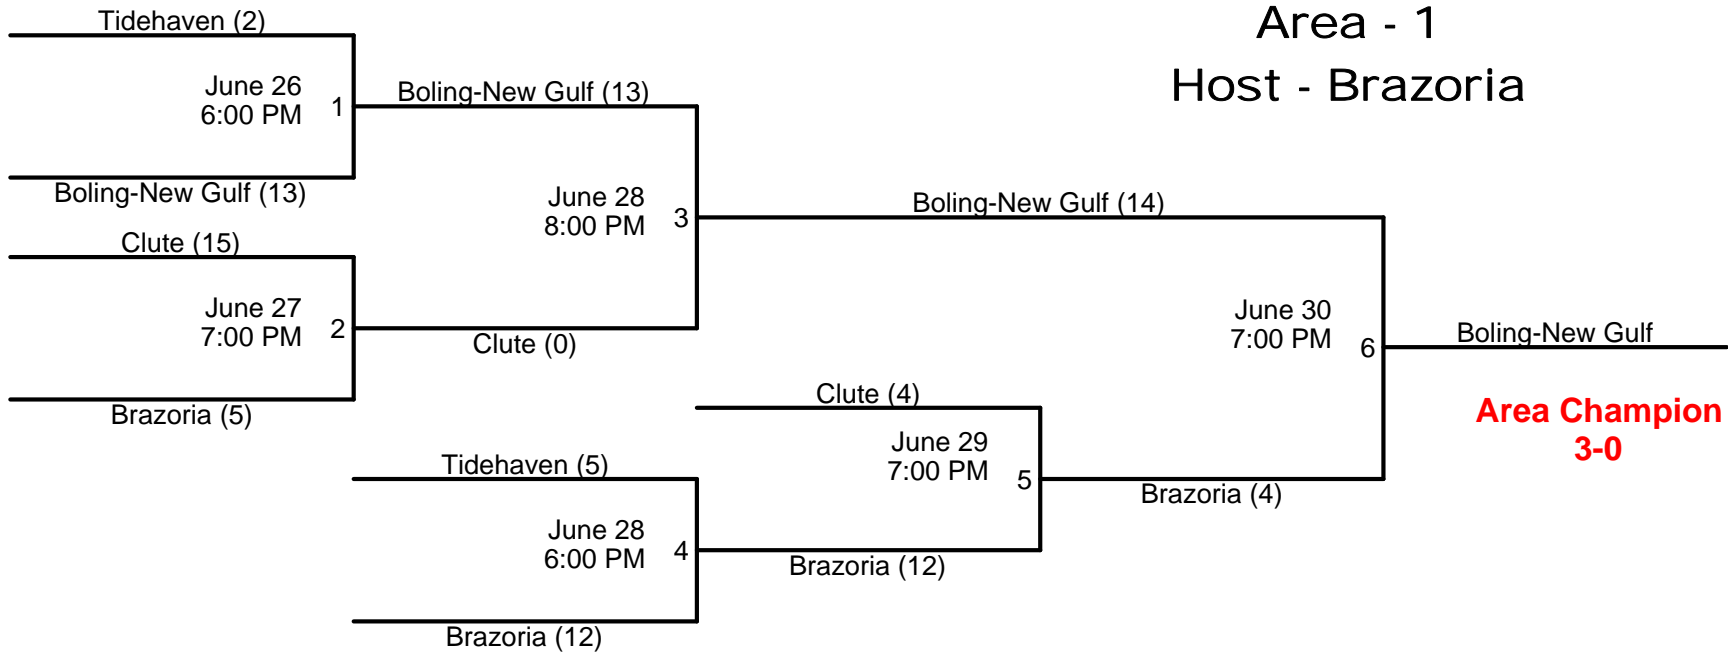

**9 Year Old Baseball
Area-4
Host - Alvin**

9-Year Old Baseball DISTRICT-18 TOURNAMENT BRACKET

Bracket will not be redrawn.
If a team is eliminated with second loss, next game will have a bye.

**9/10 Year Old Baseball
Area-1
Host - West Columbia**

**9/10 Year Old Baseball
Area-2
Host - Danbury**

**AREA CHAMPION
3-0**

**9/10 Year Old Baseball
Area-3
Host - Lamar American**

**9/10 Year Old Baseball
Area-4
Host - El Campo**

**AREA CHAMPION
4-0**

TOURNAMENT DIRECTOR

Bracket will not be redrawn.
If a team is eliminated with second loss, next game will have a bye.

10/11-Year Old Baseball Area - 1 Host - Brazoria

10/11-Year Old Baseball
Area - 2
Host - Wharton

10/11-Year Old Baseball Area - 3 Host - Lamar National

10/11-Year Old Baseball Area - 4 Host - Sugar Land

11-Year Old Baseball District-18 Bracket Location: Wharton LL

**DISTRICT
CHAMPION
6-1**

Bracket will not be redrawn.
If a team is eliminated with second loss, next game will have a bye.