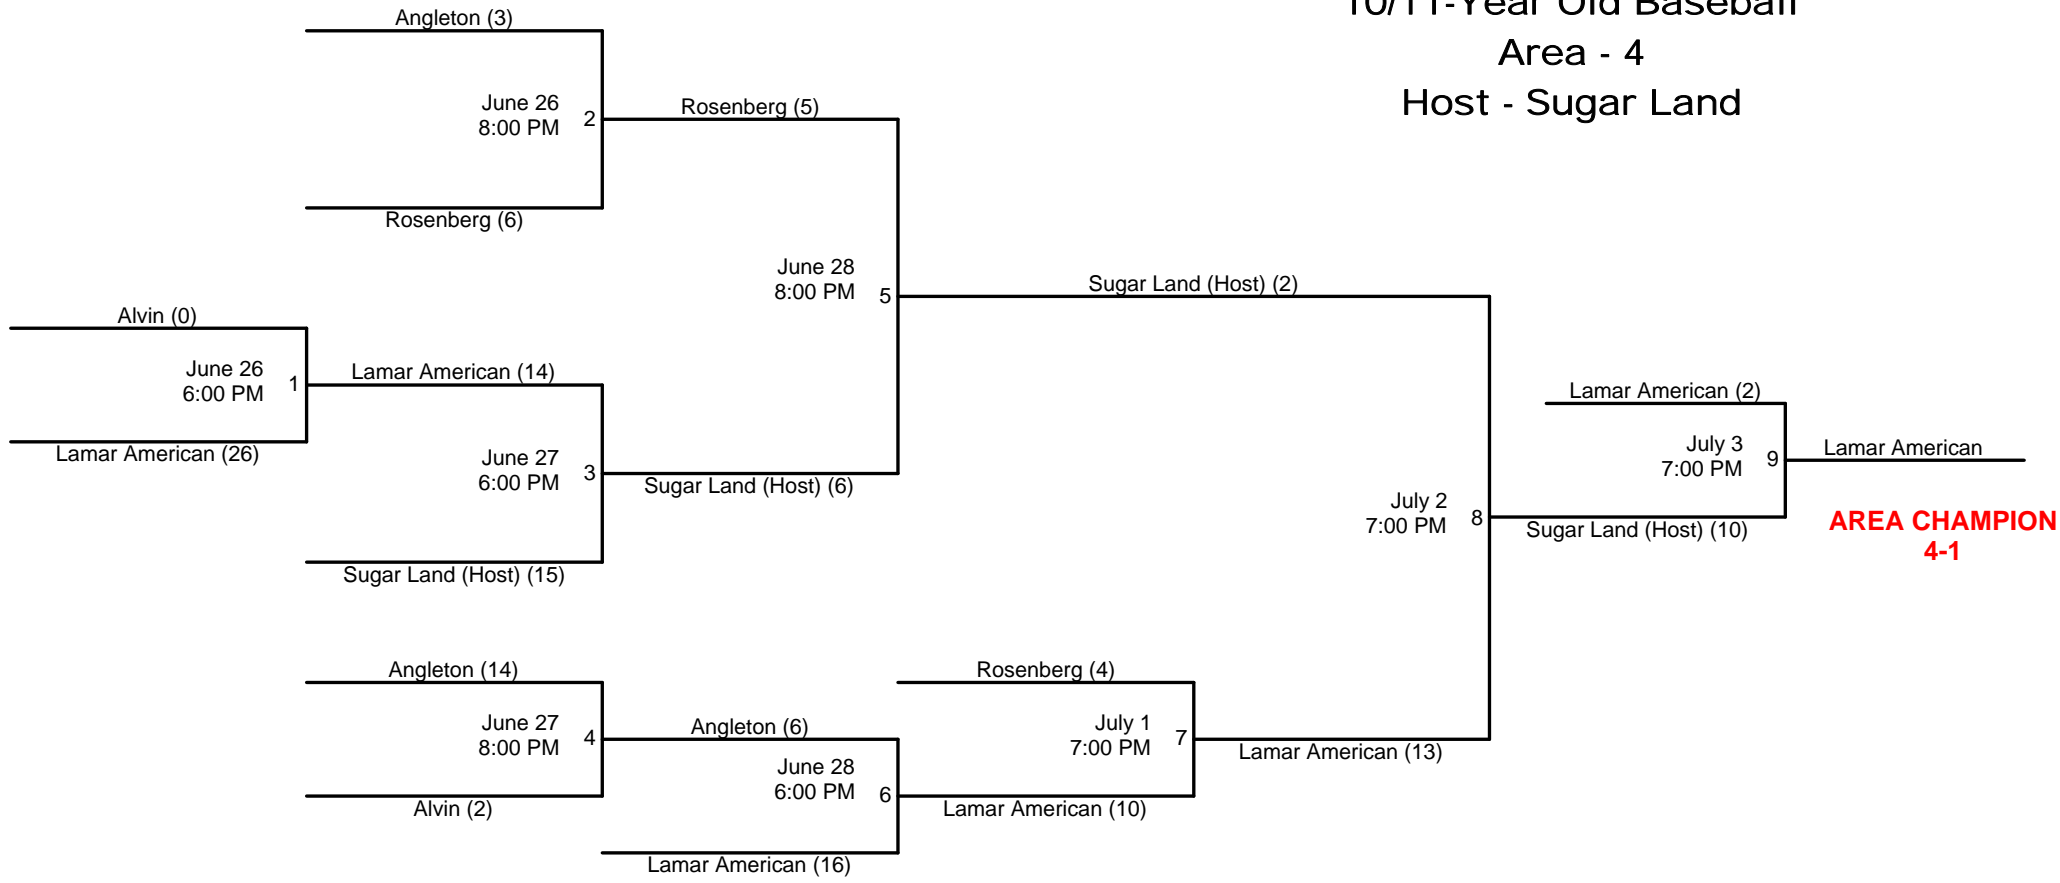

Bracket will not be redrawn.
If a team is eliminated with second loss, next game will have a bye.

10/11-Year Old Baseball Area - 1 Host - Brazoria

10/11-Year Old Baseball
Area - 2
Host - Wharton

10/11-Year Old Baseball Area - 3 Host - Lamar National

10/11-Year Old Baseball Area - 4 Host - Sugar Land

11-Year Old Baseball District-18 Bracket Location: Wharton LL

**DISTRICT
CHAMPION
6-1**

Bracket will not be redrawn.
If a team is eliminated with second loss, next game will have a bye.

**11/12 Year Old Baseball
Area-1
Host - Lake Jackson National**

**AREA CHAMPION
3-1**

**11/12 Year Old Baseball
Area-2
Host - West Sugar Land**

**AREA CHAMPION
3-1**

11/12 Year Old Baseball Area-3 Host - Palacios

**AREA CHAMPION
4-0**

11/12-Year Old Baseball
Area - 4
Host - Sugar Land

12-Year Old Baseball District-18 Bracket Location: Sugar Land LL

Bracket will not be redrawn.
If a team is eliminated with second loss, next game will have a bye.