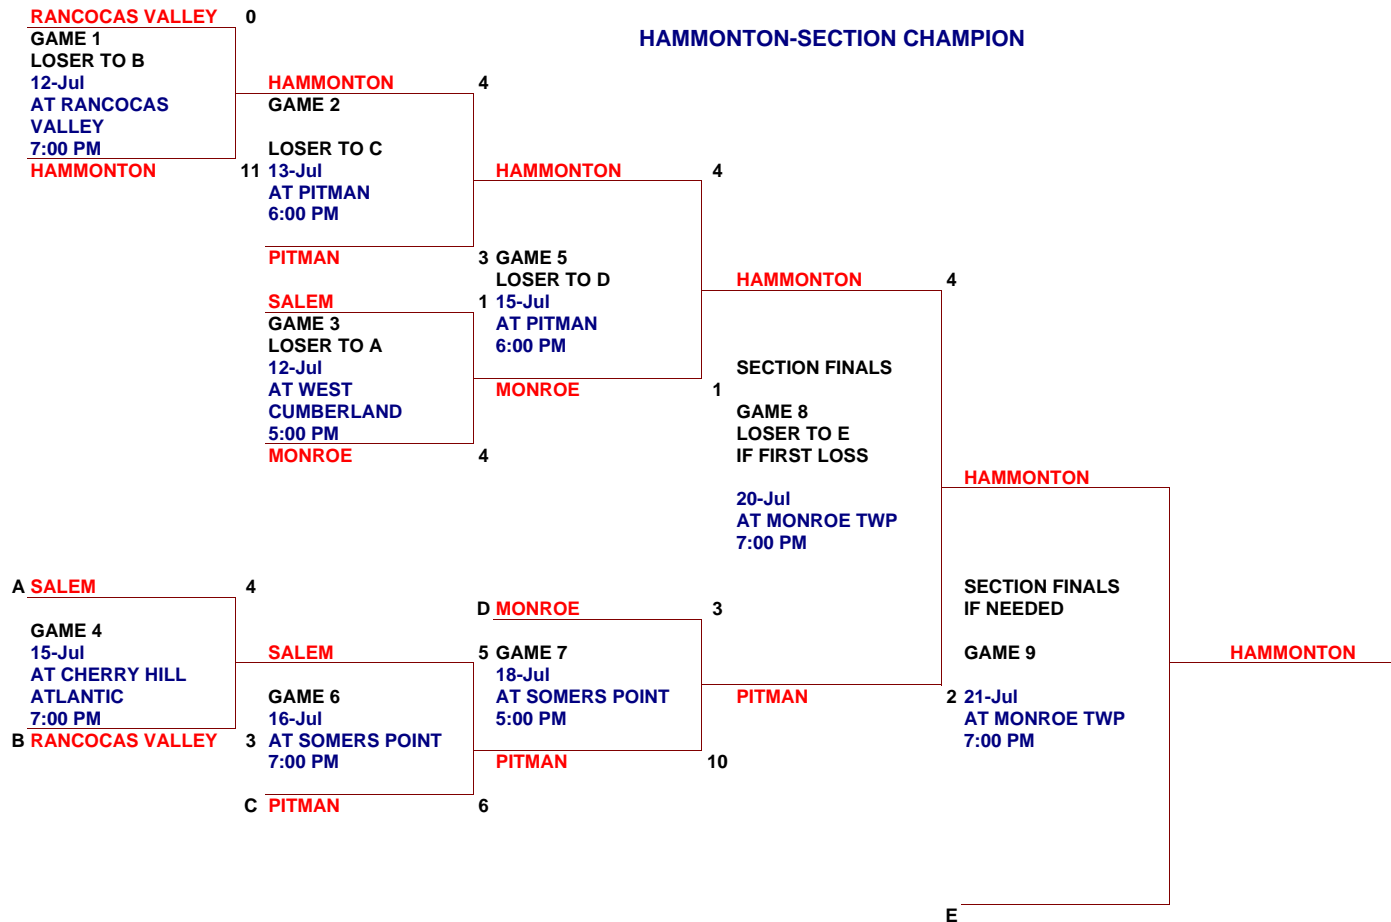

LITTLE LEAGUE BASEBALL, INC.
SECTION 4, NEW JERSEY
2009 LITTLE LEAGUE SOFTBALL

7/20/2009

www.eteamz.com/section4nj

**SCORES NEED TO BE REPORTED TO 856-728-0853 IMMEDIATELY AFTER EACH GAME
WE CANNOT UPDATE THE WEB SITE WITHOUT THE SCORES**