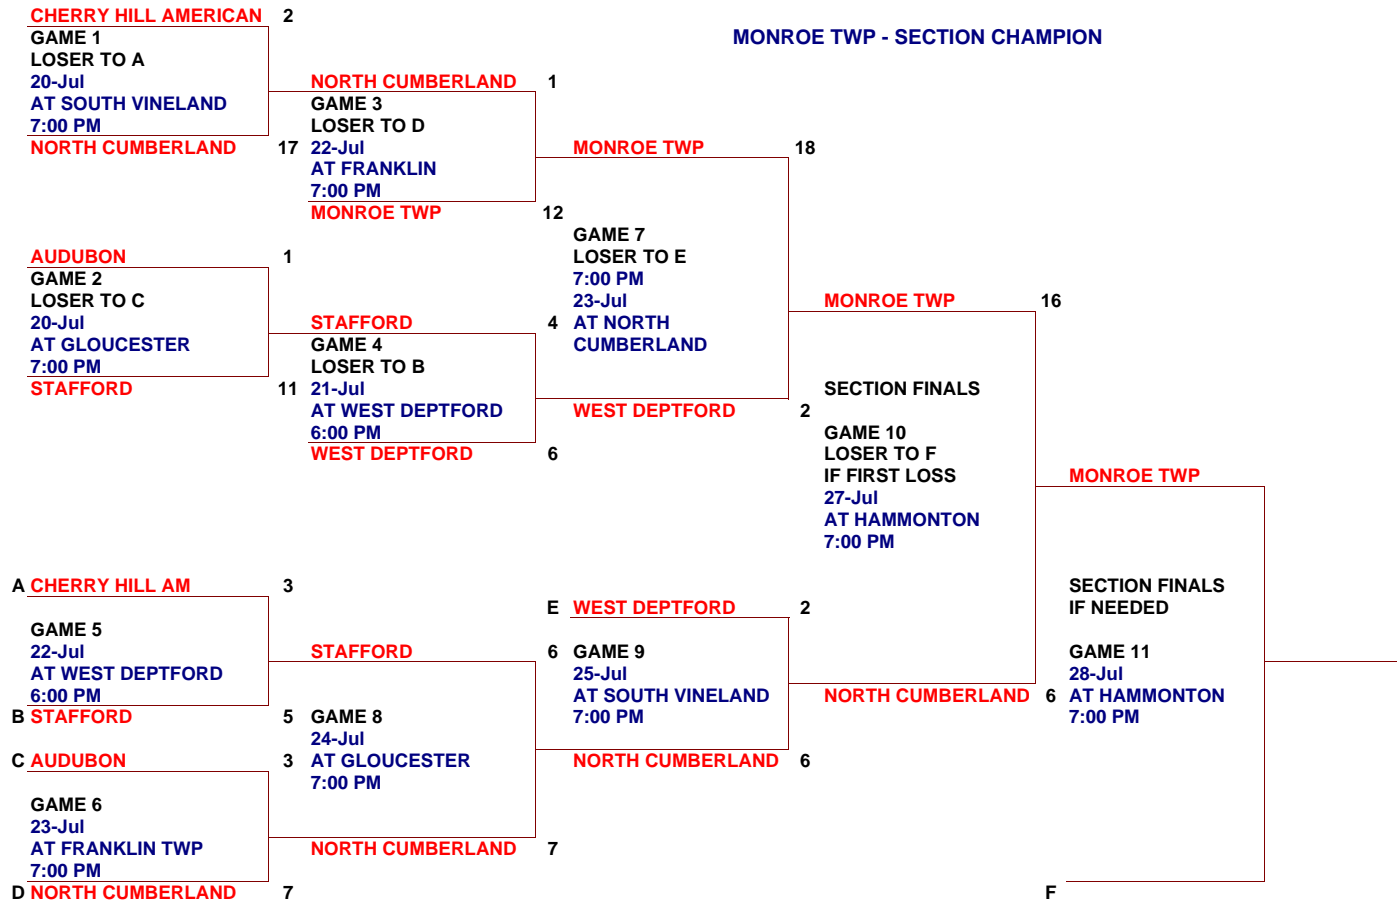

LITTLE LEAGUE BASEBALL, INC.
SECTION 4, NEW JERSEY
2009 JUNIOR BASEBALL

www.eteamz.com/section4nj

**SCORES NEED TO BE REPORTED TO 856-728-0853 IMMEDIATELY AFTER EACH GAME
WE CANNOT UPDATE THE WEB SITE WITHOUT THE SCORES**