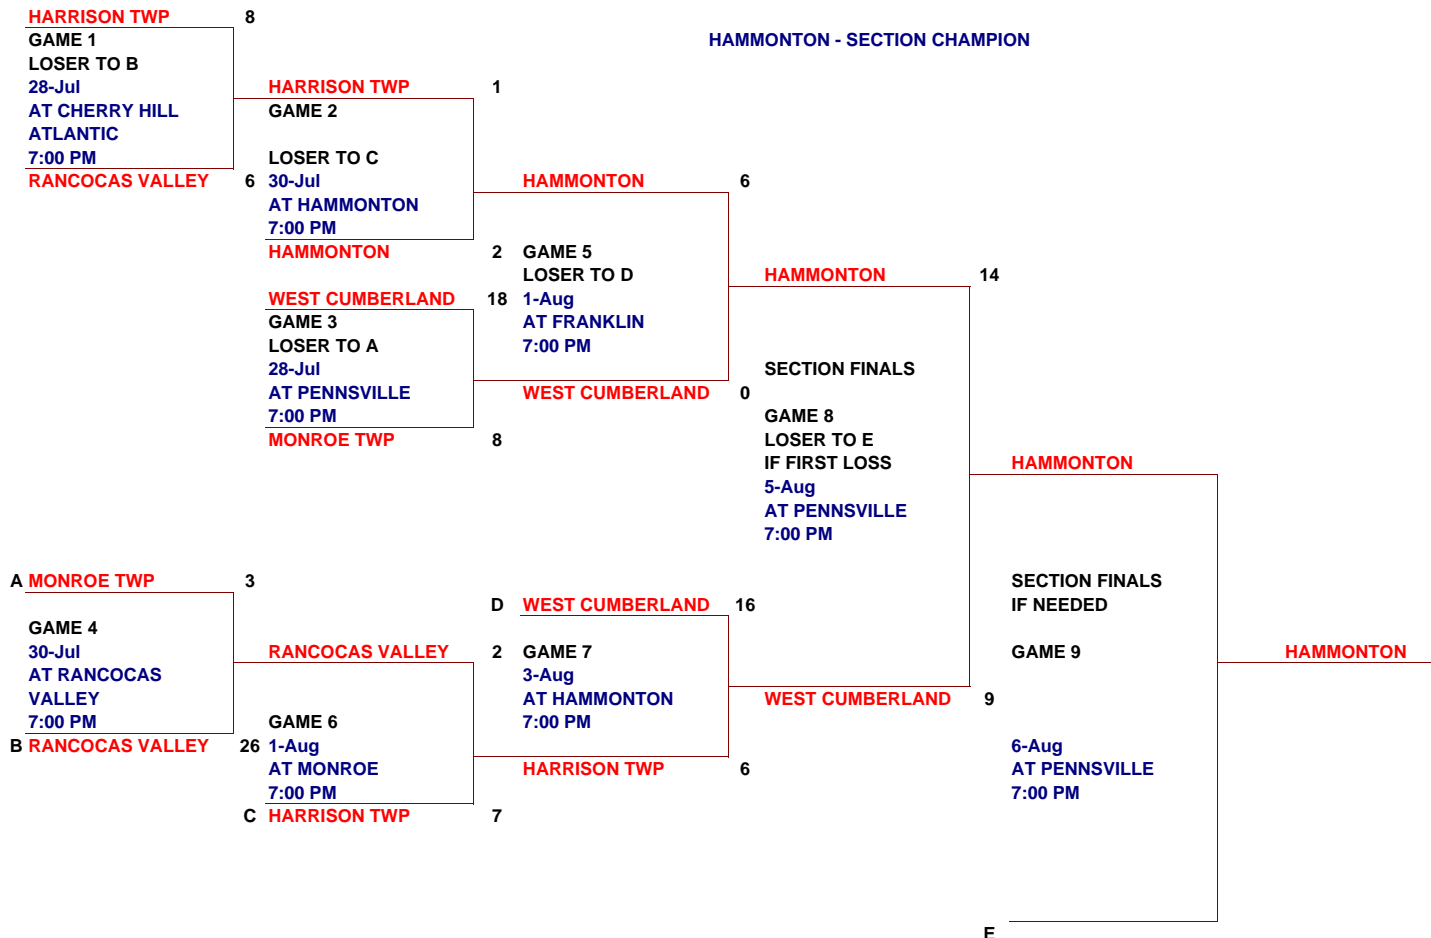

LITTLE LEAGUE BASEBALL, INC.
SECTION 4, NEW JERSEY
2009 9 & 10 SOFTBALL

8/5/2009

www.eteamz.com/section4nj

**SCORES NEED TO BE REPORTED TO 856-728-0853 IMMEDIATELY AFTER EACH GAME
WE CANNOT UPDATE THE WEB SITE WITHOUT THE SCORES**