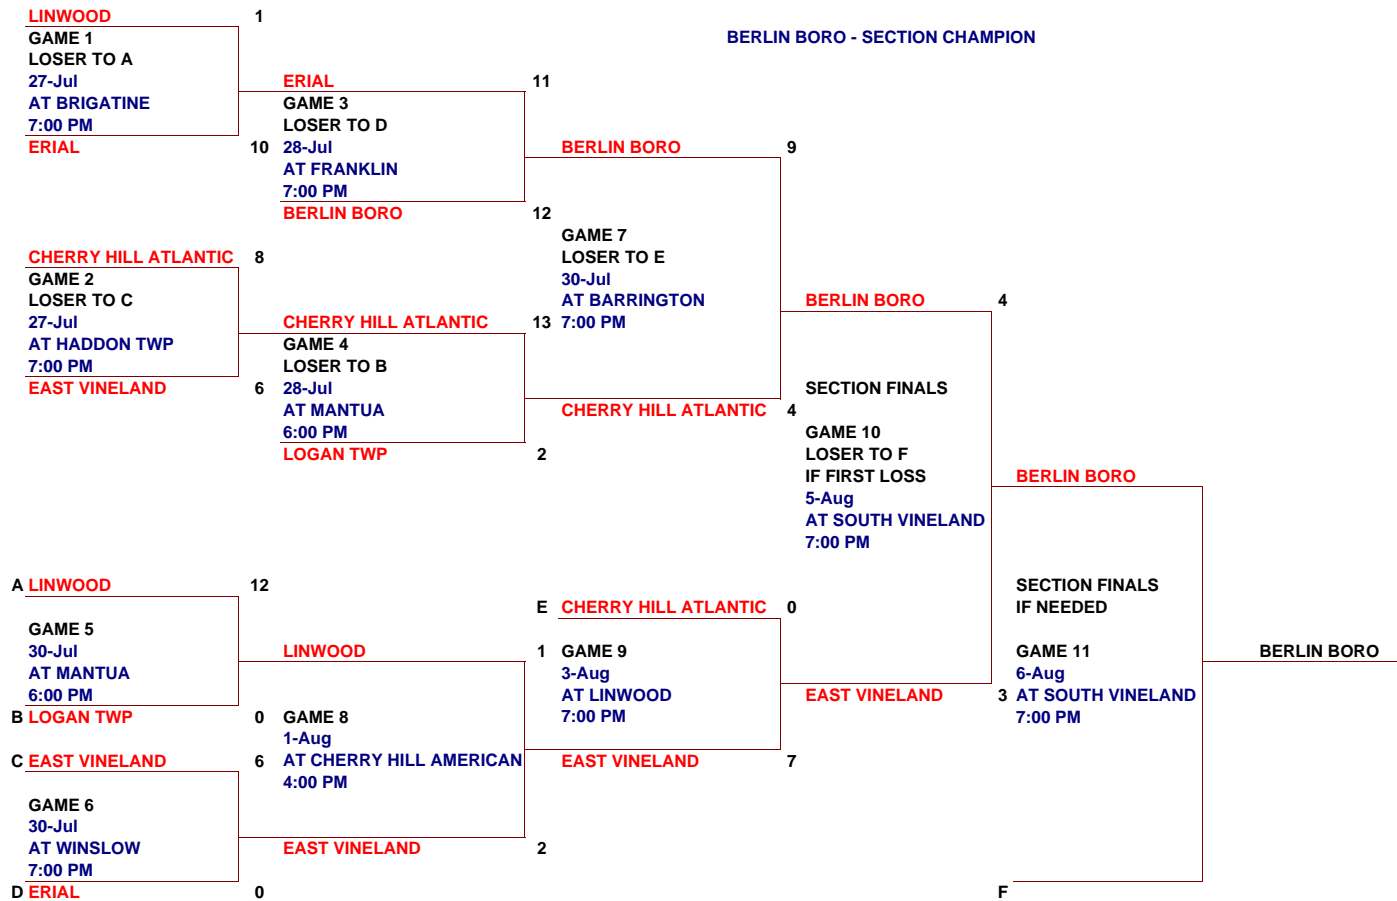

LITTLE LEAGUE BASEBALL, INC.  
SECTION 4, NEW JERSEY  
2009 9 & 10 BASEBALL

[www.eteamz.com/section4nj](http://www.eteamz.com/section4nj)

**SCORES NEED TO BE REPORTED TO 856-728-0853 IMMEDIATELY AFTER EACH GAME**  
**WE CANNOT UPDATE THE WEB SITE WITHOUT THE SCORES**