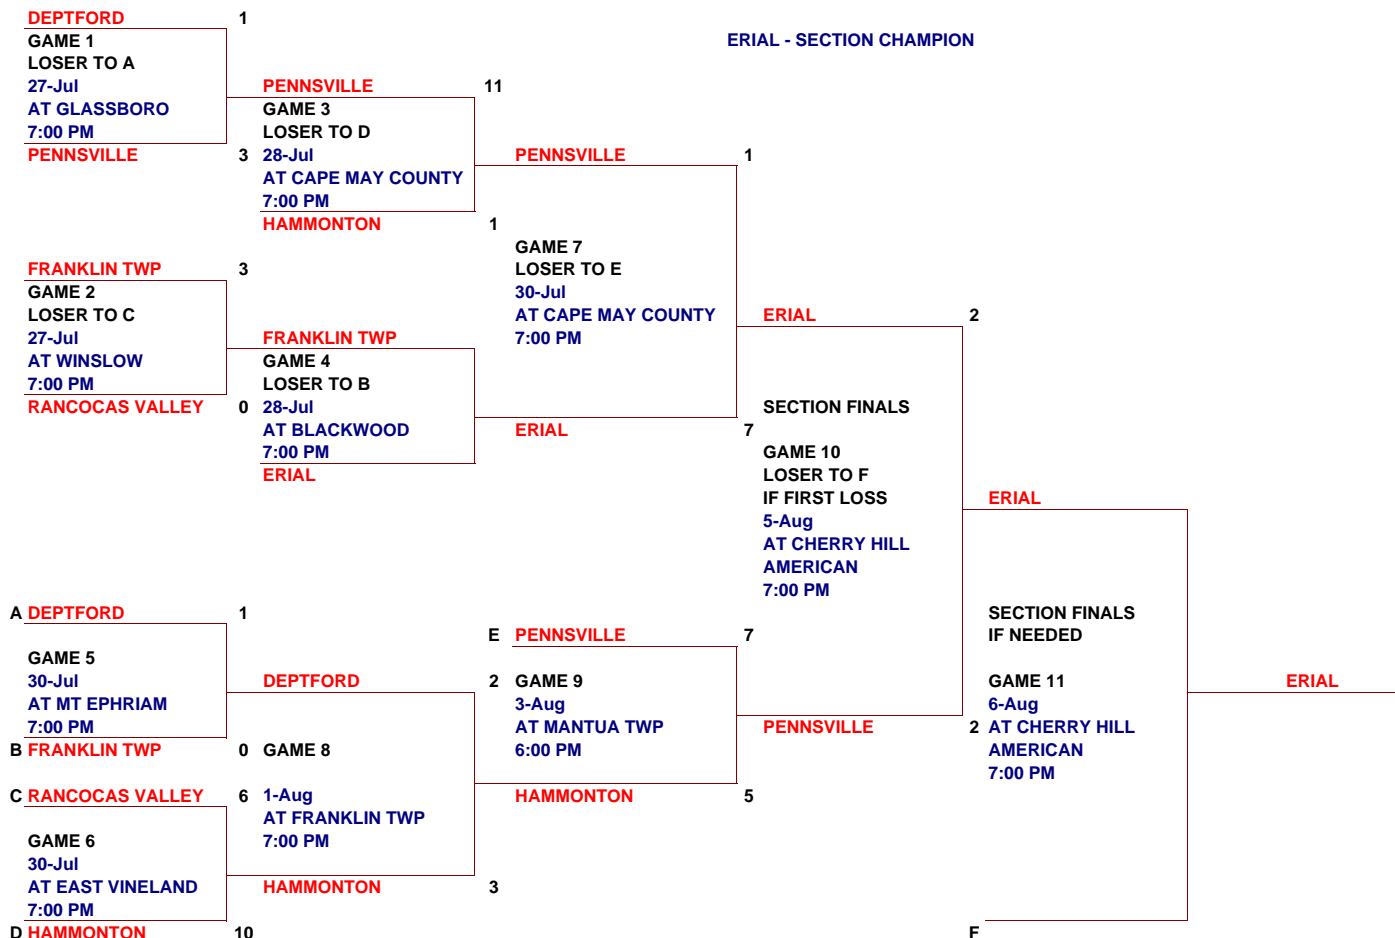

LITTLE LEAGUE BASEBALL, INC.
SECTION 4, NEW JERSEY
2009 10 & 11 BASEBALL

8/5/2009

www.eteamz.com/section4nj

**SCORES NEED TO BE REPORTED TO 856-728-0853 IMMEDIATELY AFTER EACH GAME
WE CANNOT UPDATE THE WEB SITE WITHOUT THE SCORES**