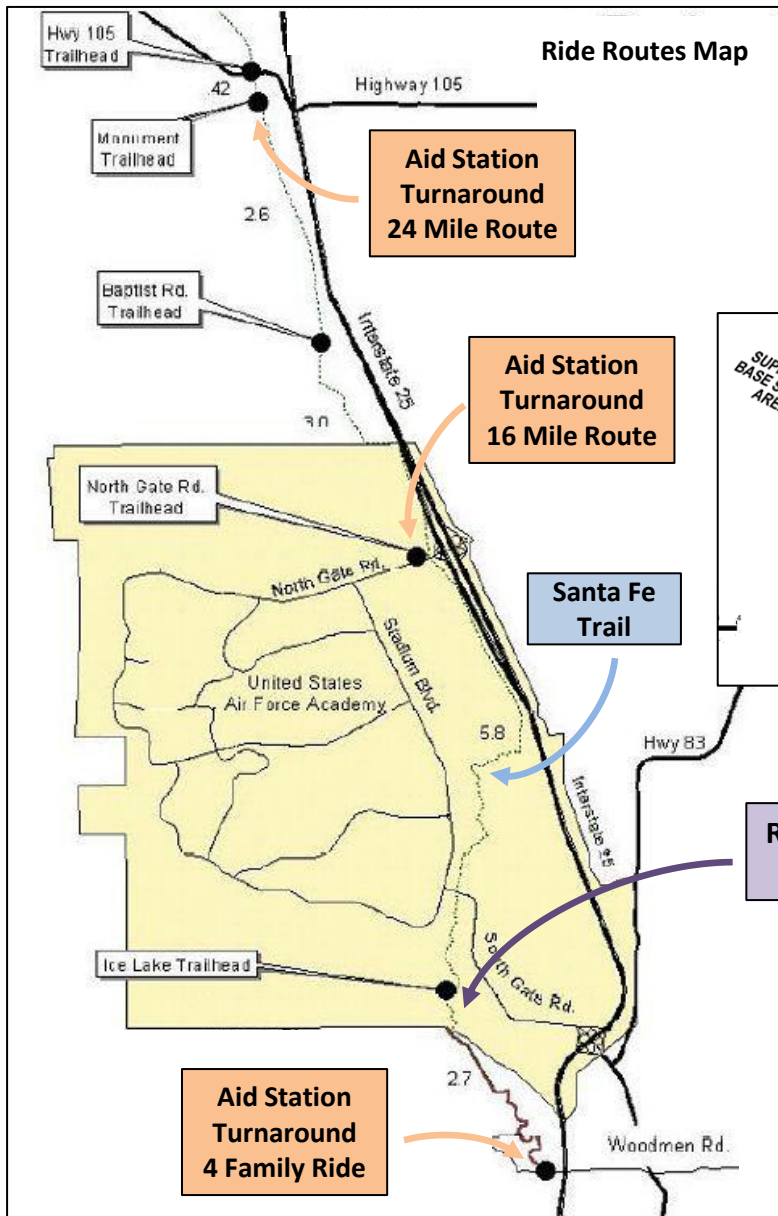

Bikes for Schools Fall Fun Ride

September 25th

Ride Start Times: 9 to 10 for 16/24 Mile Routes
 10-11 for 4 Mile Family Ride
 Post-Event Picnic/Awards: 12 - 1

All Rides are Out and Back on the Santa Fe Trail
 Mountain Bikes are Recommended
 16 and 24 Mile Routes Travel North
 4 Mile Family Ride Travels South

Getting There

Exit I-25 at Academy Blvd
 West to Air Force Academy South Gate
 ID Required for Entry
 First Left on XXXXXX (Following Signs
 to Health and Wellness Center)
 Proceed to Parking Lot

**Ride Start/End Area
 Pavilion 8140**