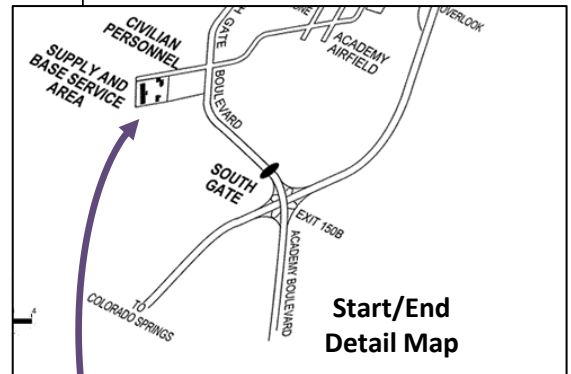

Bikes for Schools Fall Fun Ride

September 25th

Ride Start Times: 9 to 10 for 16/24 Mile Routes
 10-11 for 4 Mile Family Ride
 Post-Event Picnic/Awards: 12 - 1

All Rides are Out and Back on the Santa Fe Trail
 Mountain Bikes are Recommended
 16 and 24 Mile Routes Travel North
 4 Mile Family Ride Travels South

Getting There

Exit I-25 at Academy Blvd
 West to Air Force Academy South Gate
 ID Required for Entry
 First Left on XXXXXX (Following Signs
 to Health and Wellness Center)
 Proceed to Parking Lot

**Ride Start/End Area
 Pavilion 8140**