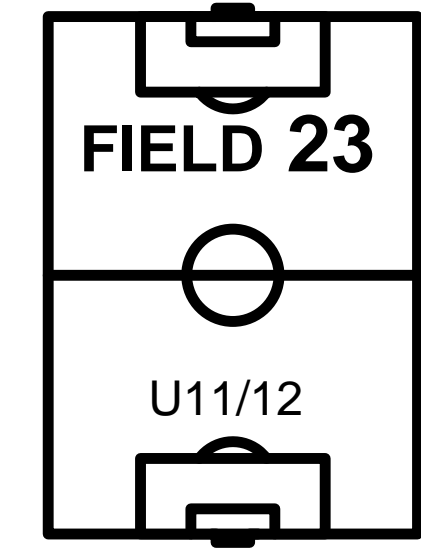

To Hwy "H"

Dunkelow Road

NO PETS ALLOWED IN SCORE COMPLEX

Main Entrance

PARKING \$5.00

NO PETS ALLOWED IN SCORE COMPLEX OR PARK

Score Board
Runge Pavilion

Concessions