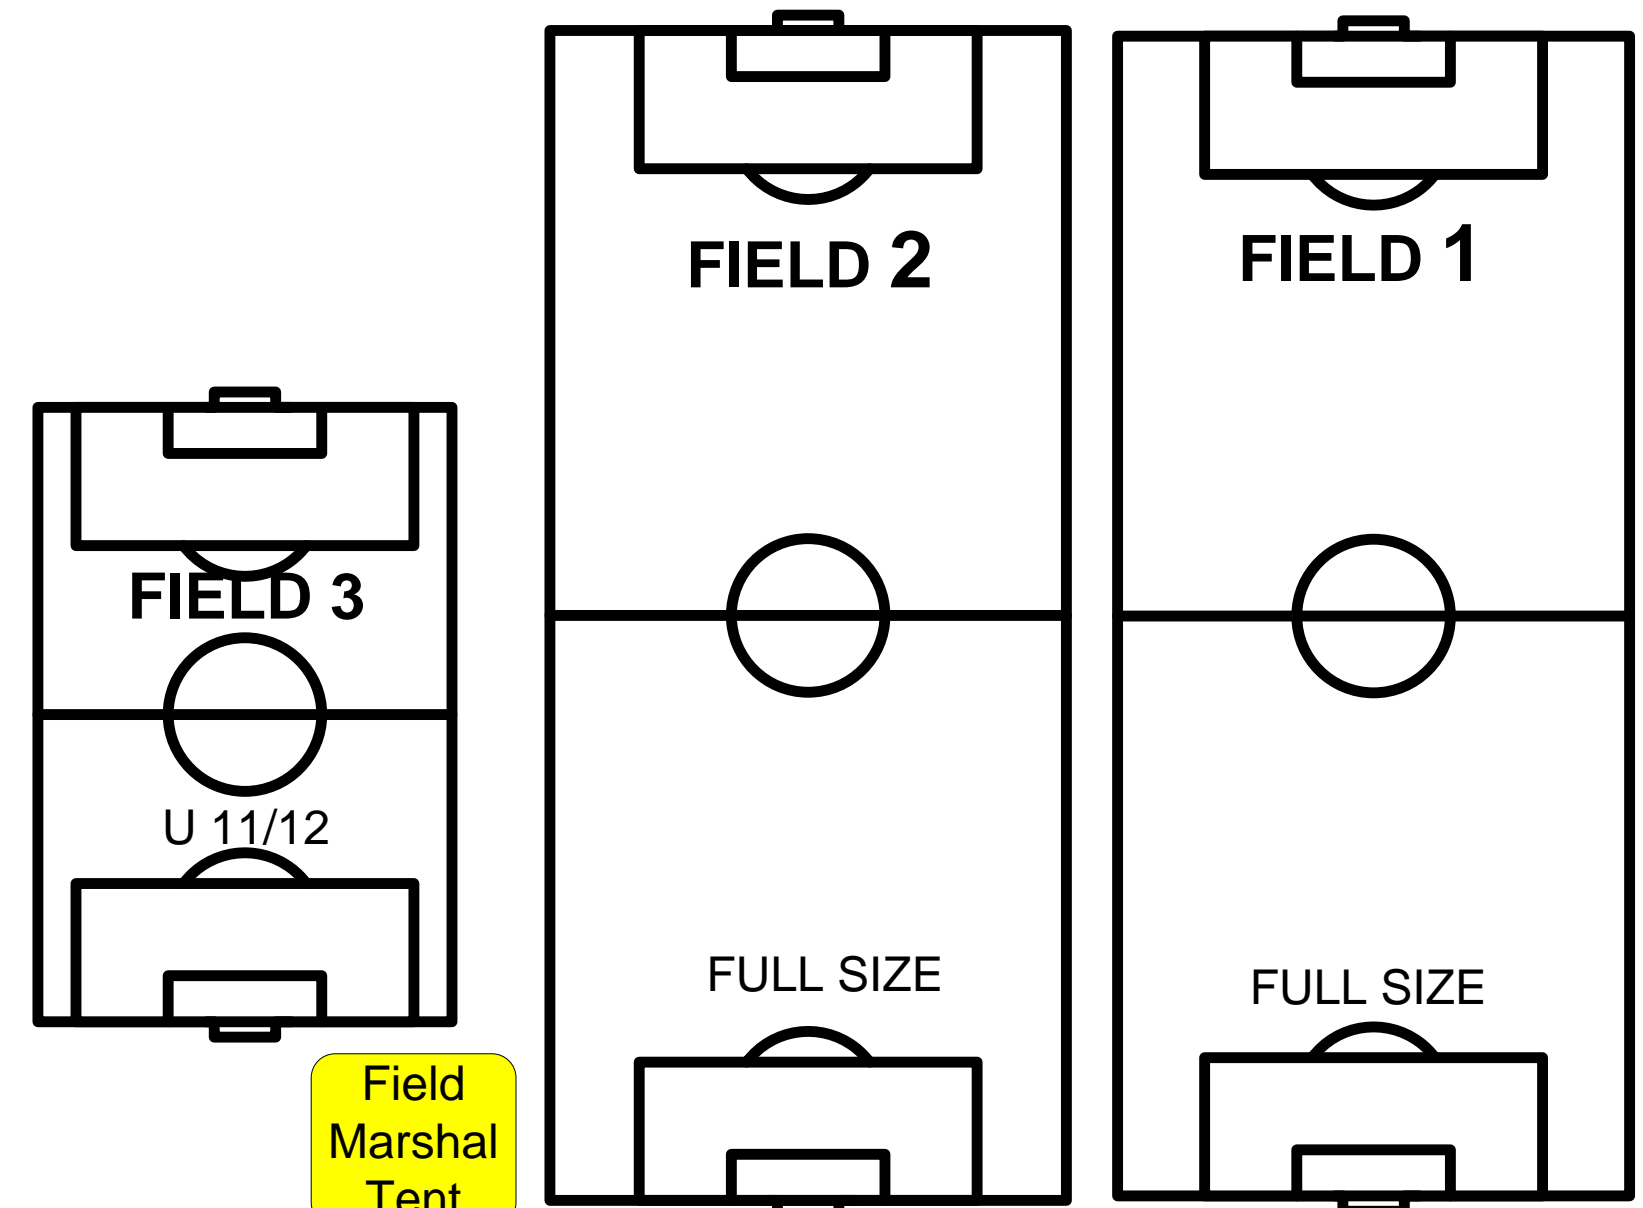

To Hwy "H"

Dunkelow Road

NO PETS ALLOWED IN SCORE COMPLEX

Main Entrance

PARKING \$5.00

NO PETS ALLOWED IN SCORE COMPLEX OR PARK

Score Board
Runge Pavilion

Concessions

Registration and Trophies

MED

Franksville Park Entrance / Exit

Field Marshal Tent

Field Marshal Tent

Field Marshal Tent

Field Marshal Tent

Field Marshal Tent