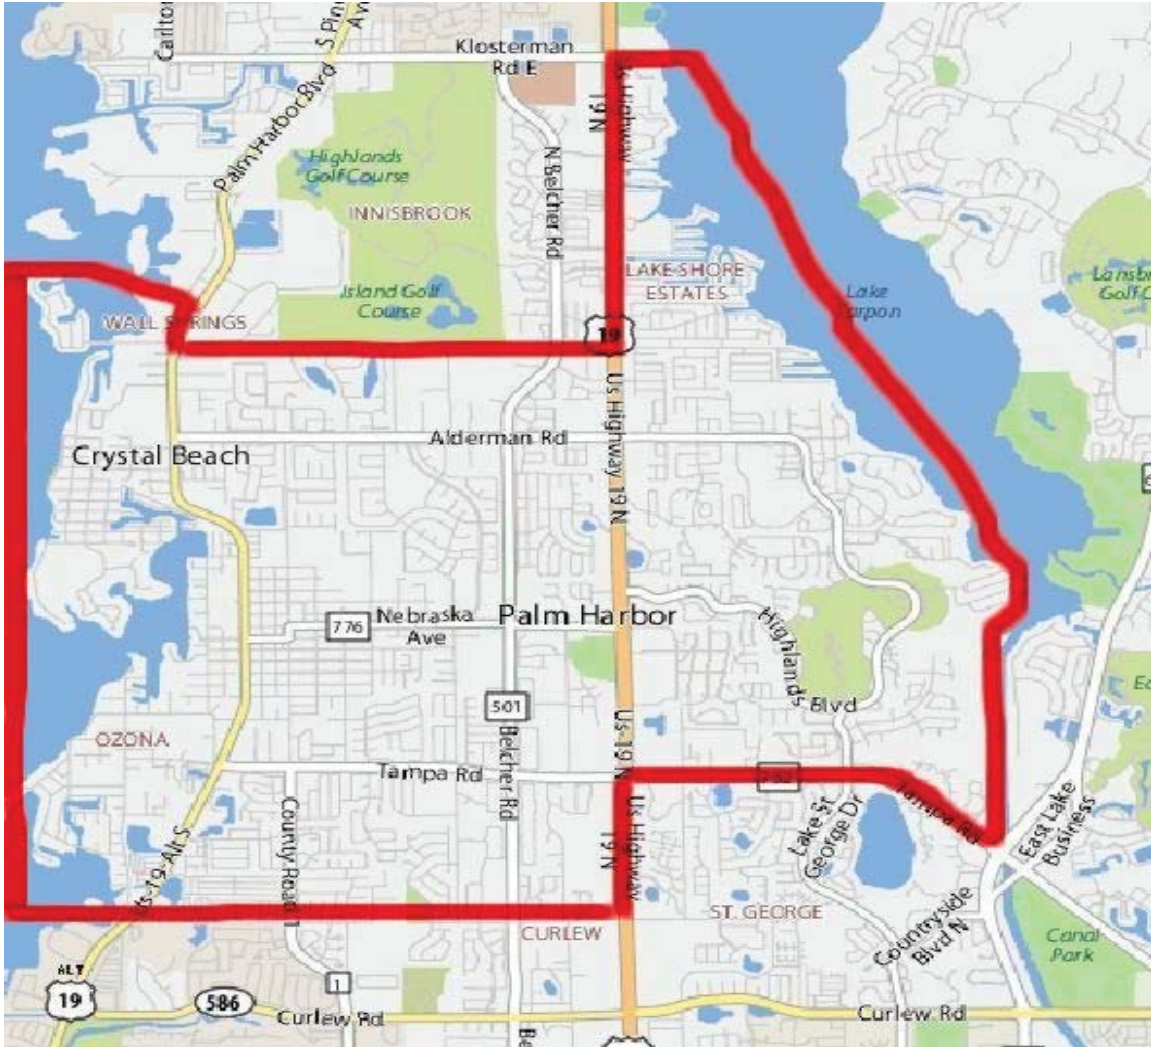

PALM HARBOR LITTLE LEAGUE

1451 8th Street

Palm Harbor, FL 34683

League ID 03091215

Palm Harbor Boundaries beginning at northern most point:

The South side of Klosterman Rd E. and the east side of US Hwy 19, Klosterman Rd E. east to Lake Tarpon. South down the middle of Lake Tarpon and the Canal to the north side of Tampa Rd. Tampa Rd west to the east side of US Hwy 19. South on US Hwy 19 to the north side of County Road 39. West on County Road 39 to Hermosa Dr. west on Hermosa Dr. to Nassau Dr, continue west on Nassau Dr to Cayman Dr., continue west on Cayman Drive and follow Pinellas County Trail and Overpass to the Gulf of Mexico. North up the coast to the south side of Hillsborough St. East on Hillsborough St to east side of Palm Harbor Blvd (US 19 Alt.) South on Palm Harbor Blvd to the south side of Bee Pond Road. East on Bee Pond Rd to the West side of US Hwy 19. North on US Hwy 19 to Klosterman Rd E.