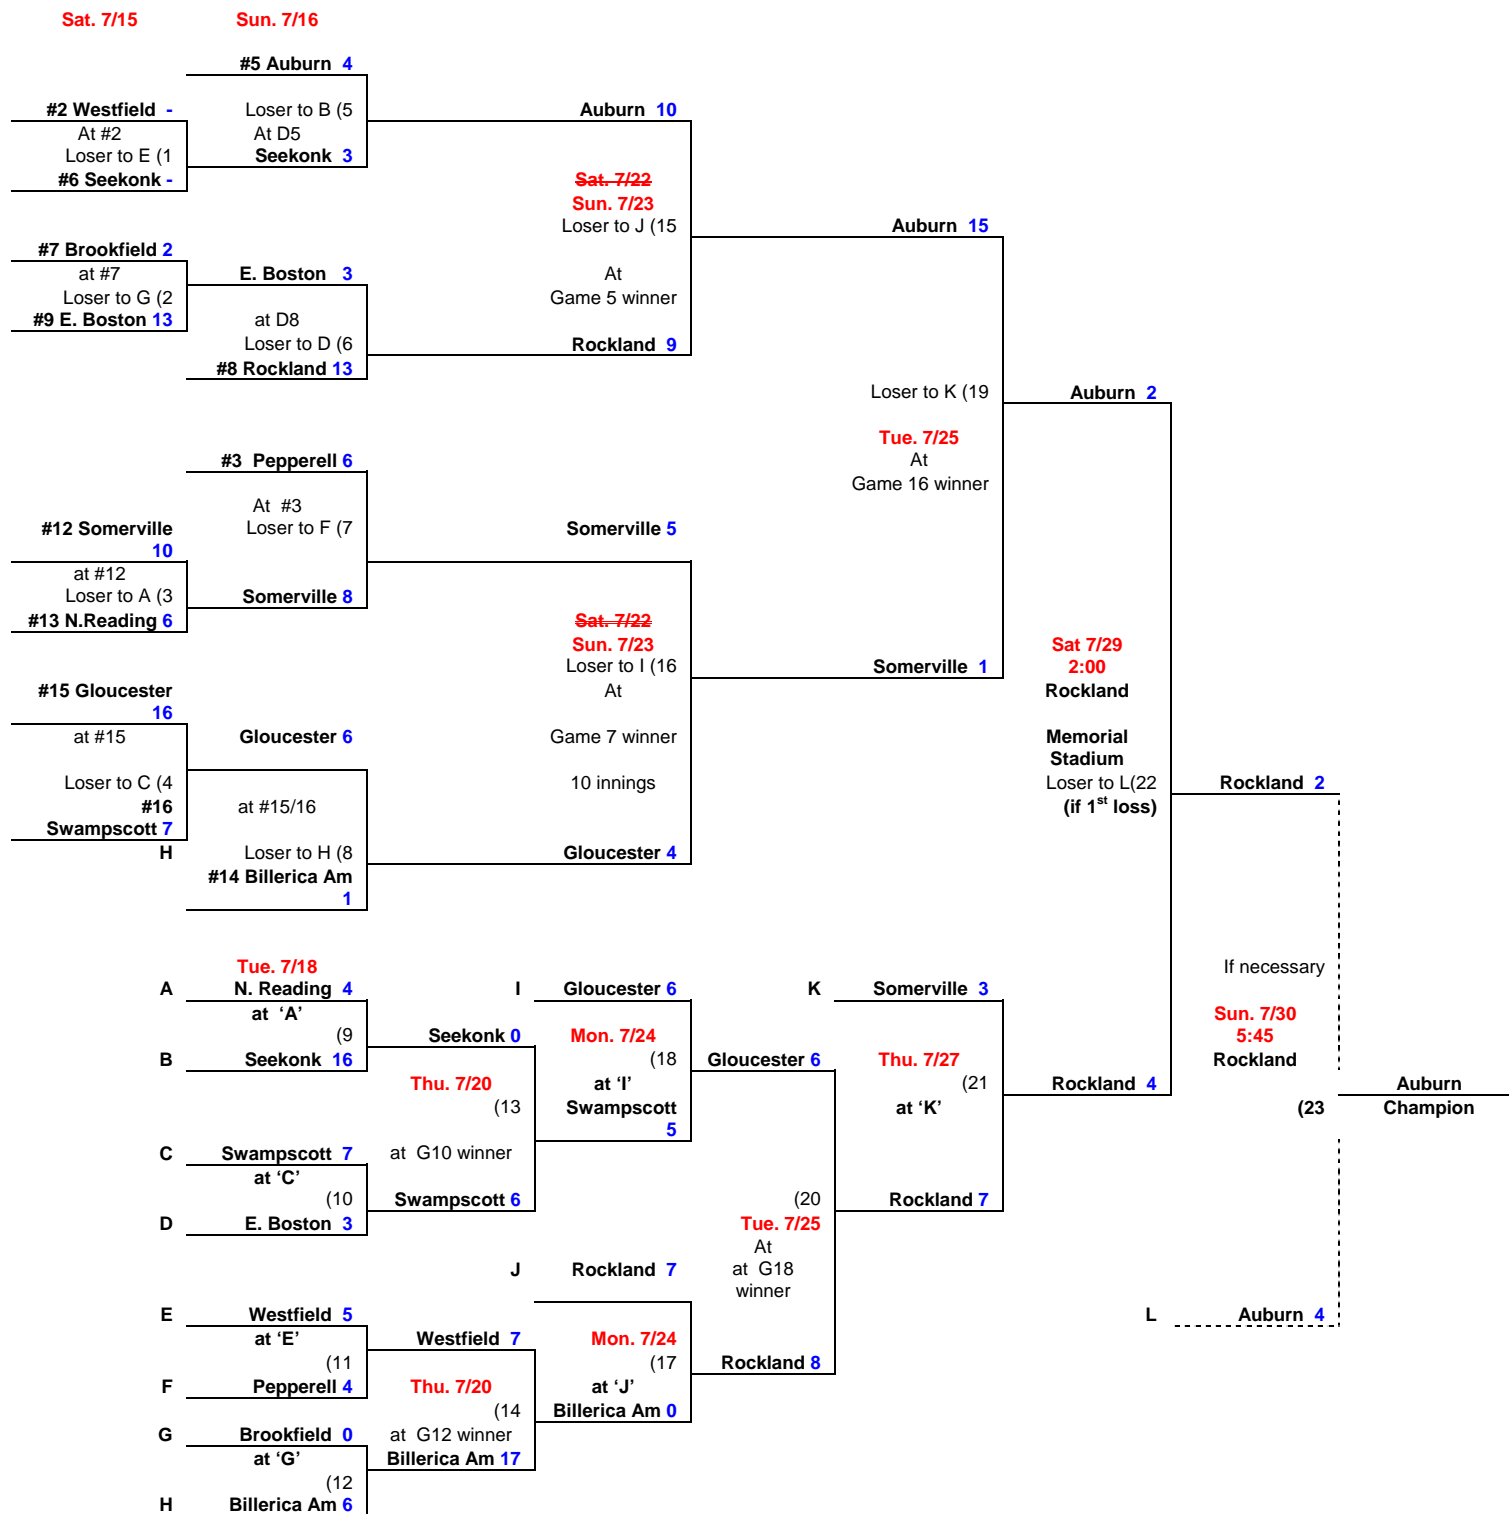

2006 Massachusetts Tournament Schedule

Senior League Baseball (15-16)

Unless otherwise noted : **Weekday games start at 5:30** **Saturday & Sunday games start at 2:00**

*District 14 will not be hosting a tournament game. If they are slotted to host, their opposing team will host that game.
www.eteamz.com/mass/