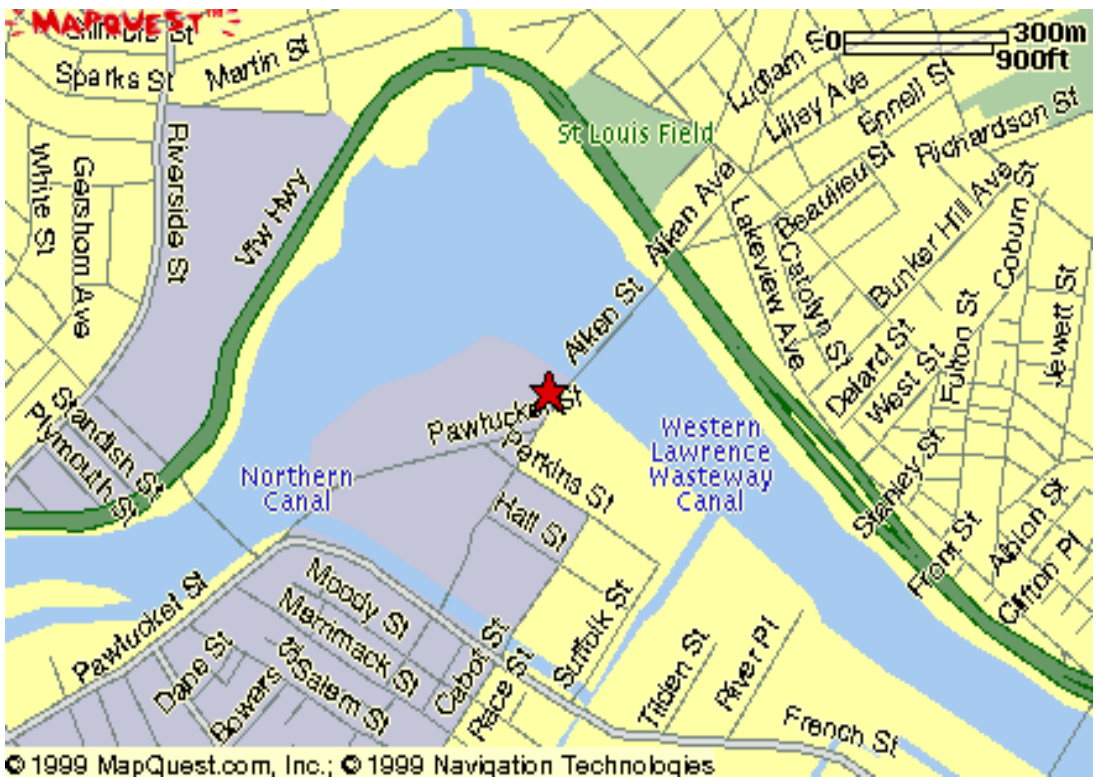

LELACHEUR PARK

Directions to the Park:

- From I-495 and Rte. 3, Take the Lowell Connector
- From Boston, take Rte. 93N to Rte. 495S to Lowell Connector
- From South of Lowell, Take Rte. 128 N to Rte 3 N to Lowell Connector

Follow Lowell Connector to Exit 5B, Thorndike Street. Follow Thorndike Street through the lights and go past City Hall. Take a left on to Father Morrissette Blvd. At first set of lights, Take a right onto Cabot Street. Follow the road through the Stop sign and take a left at the T. LeLacheur Park will be in front of you.

A
L
U
M
N
I
F
I
E
L
D

July 26th
July 26th

ALUMNI FIELD

Directions to the Park:

- From I-495 N or I495 S. Take Exit 38. Take Right off ramp. Go through 2 sets of lights. Take the right immediately after the USA Gas Station on the right. You have arrived at Alumni Stadium.