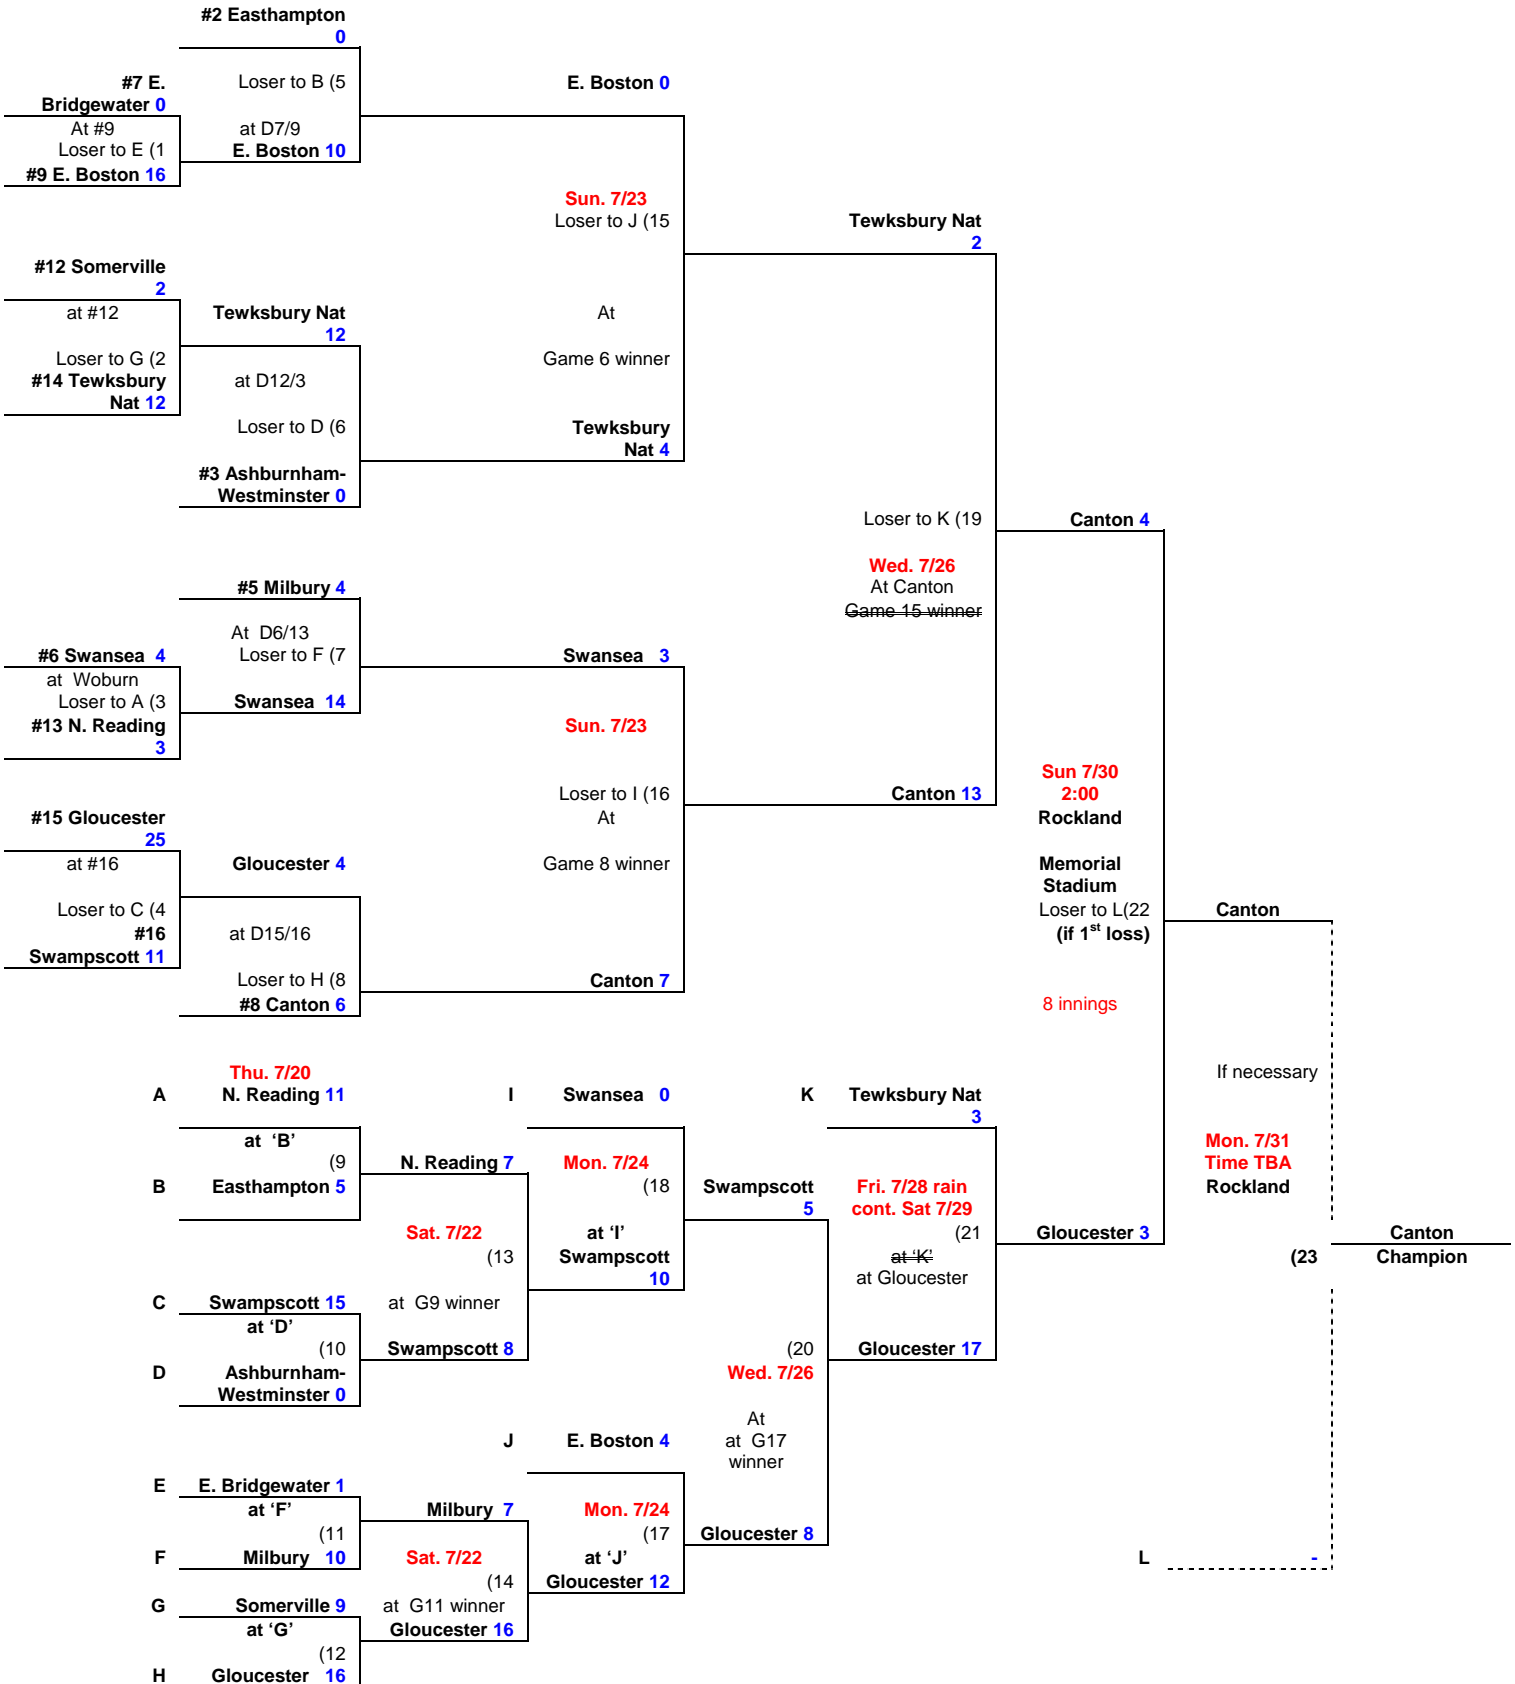

# 2006 Massachusetts Tournament Schedule

## Junior League Baseball (13-14)

Sun. 7/16

Tue. 7/18

Unless otherwise noted : Weekday games start at 5:30 Saturday & Sunday games start at 2:00

\*District 14 will not be hosting a tournament game. If they are slotted to host, their opposing team will host that game.