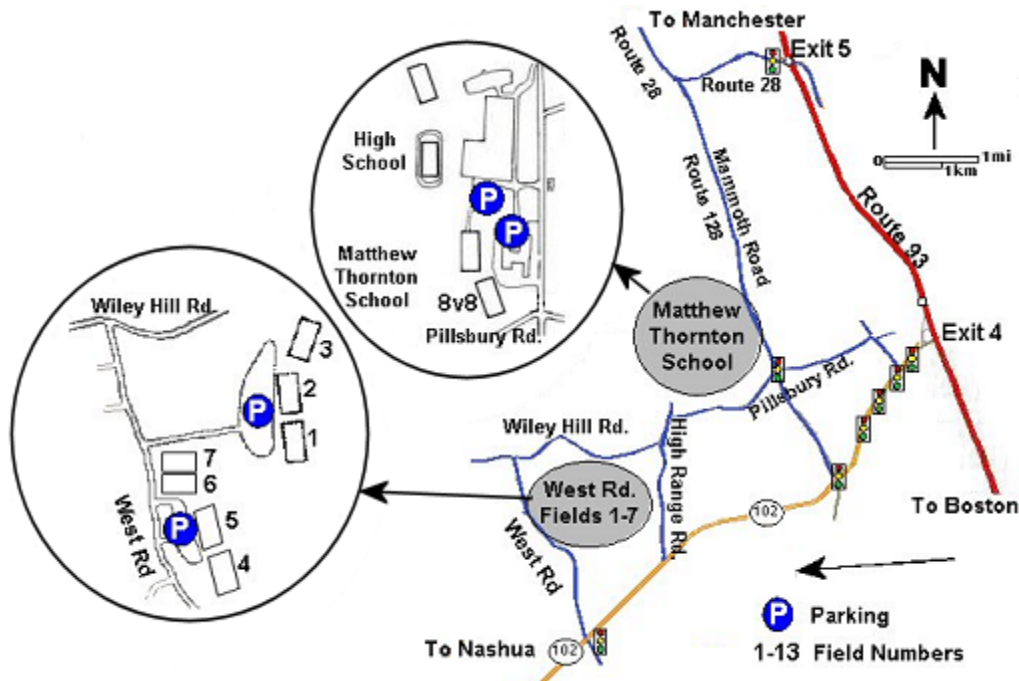

Directions to Londonderry United Soccer Fields

To West Road Fields

From Route 93:

1. Take Route 93 to New Hampshire Exit 4 (Route 102) headed west.
2. After 5 miles, take a right at traffic light onto West Rd. (after Hudson Quarry)
3. Continental Recreation Park is 2 miles on the right.

From Nashua:

1. From Nashua, take Route 102 East into Londonderry (4.2 miles).
2. Turn left at traffic light onto West Road (gas station on right).
3. Continental Recreation Park is 2 miles on the right

To Matthew Thornton/School District Fields

From Route 93:

1. Take Route 93 to New Hampshire Exit 4 (Route 102) headed west.
2. After 2 miles, go right at lights onto Rte 128/Mammoth Road
3. Go straight through lights (approximately 1 mile). Schools are on the left.

From Nashua:

1. Take Route 111 across the Merrimack River toward Hudson. Immediately after the bridge, go left on Route 102.
2. Take Route 102 through Hudson into Londonderry and turn left onto Route 128/Mammoth Road (Fleet Bank on right)
3. Go straight through lights (approximately 1 mile). Schools are on the left.