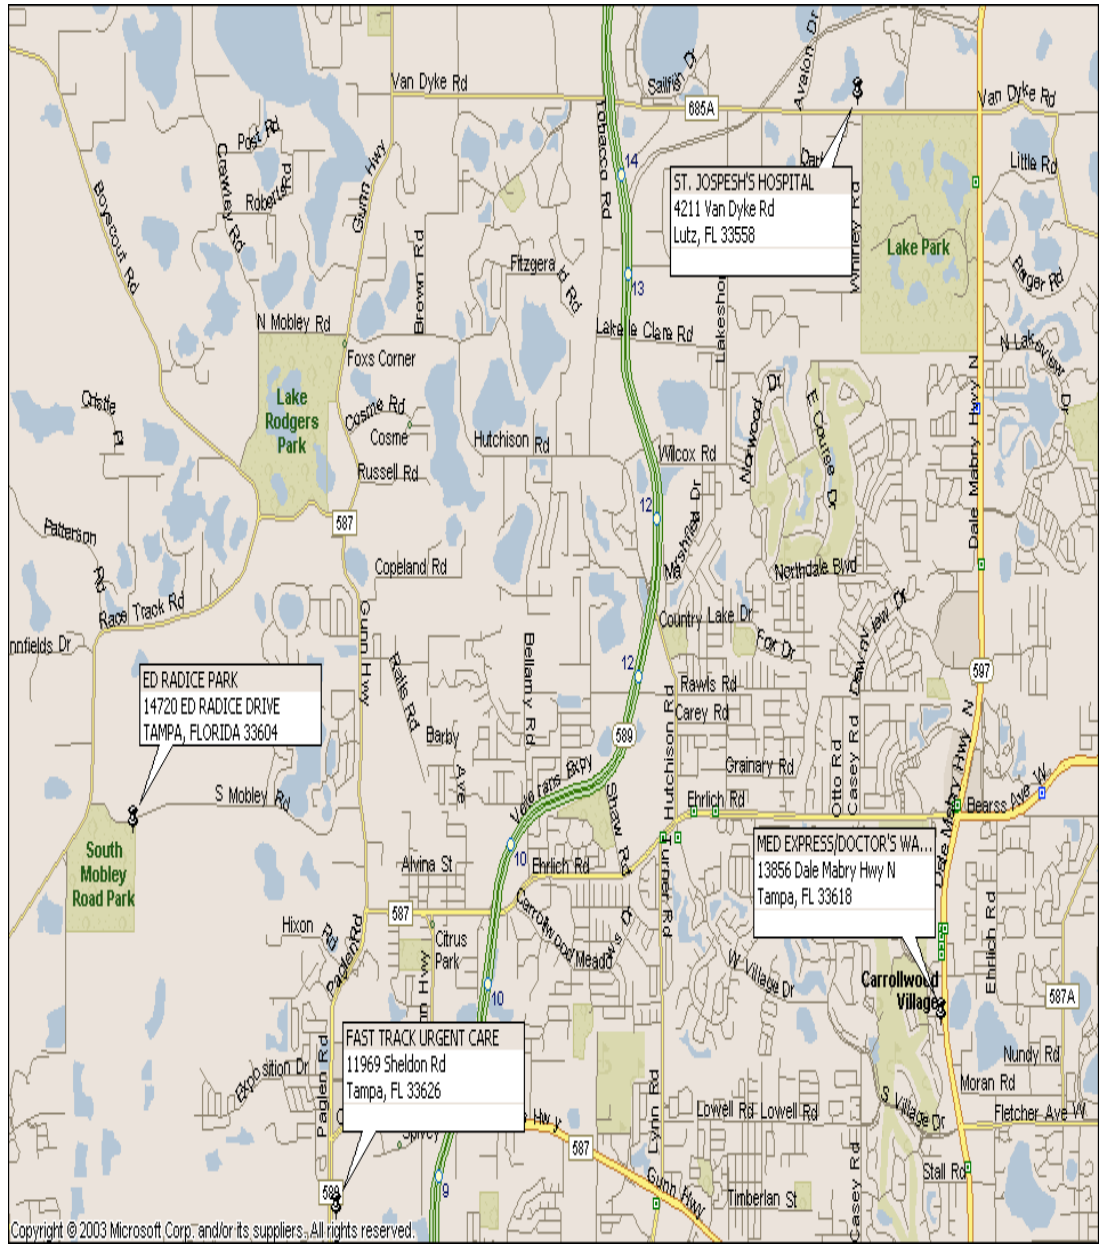

ED RADICE PARK
14720 ED RADICE DRIVE
TAMPA, FLORIDA 33604

ST. JOSEPH'S HOSPITAL
4211 Van Dyke Rd
Lutz, FL 33558

MED EXPRESS/DOCTOR'S WA...
13856 Dale Mabry Hwy N
Tampa, FL 33618

FAST TRACK URGENT CARE
11969 Sheldon Rd
Tampa, FL 33626