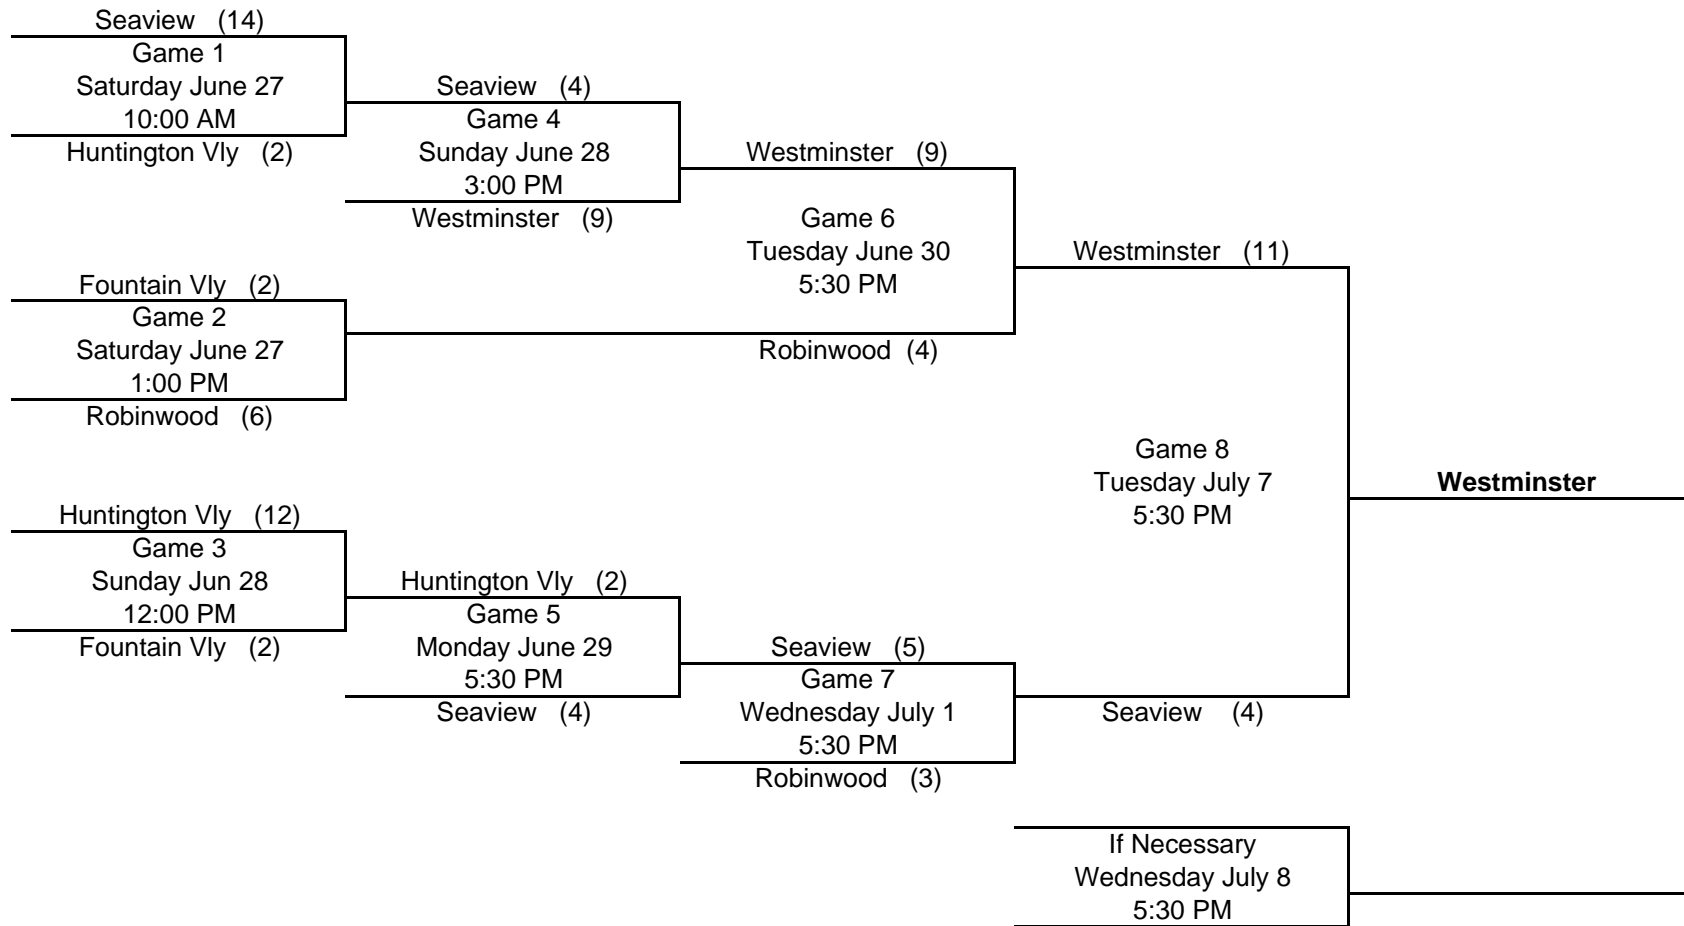

**CALIFORNIA DISTRICT 62  
LITTLE LEAGUE**

**Major Division  
Finals**

**Host: Huntington Vly**

**9 & 10 Division  
Finals**

**Host: Huntington Vly**

Section Tournament: Ocean View LL

***Note: Any loss in Area play is carried to the District Championship***

**CALIFORNIA DISTRICT 62  
LITTLE LEAGUE**

**10 & 11 ALL STARS**

**HOST: WESTMINSTER**

**CALIFORNIA DISTRICT 62  
LITTLE LEAGUE  
JUNIOR LEAGUE ALL STARS  
HOST: WESTMINSTER**

Section Tournament: District 55

**CALIFORNIA SECTION 10  
9 & 10 All Stars**

**HOST:  
California District 62  
Ocean View Little League  
16666 Tunstall  
Huntington Beach, CA 92647**

[Mapquest OVLL](#)

Directions from South: Take 405 Fwy North, Exit Warner Ave. West, turn right on Goldenwest  
turn right on Norma to the baseball complex