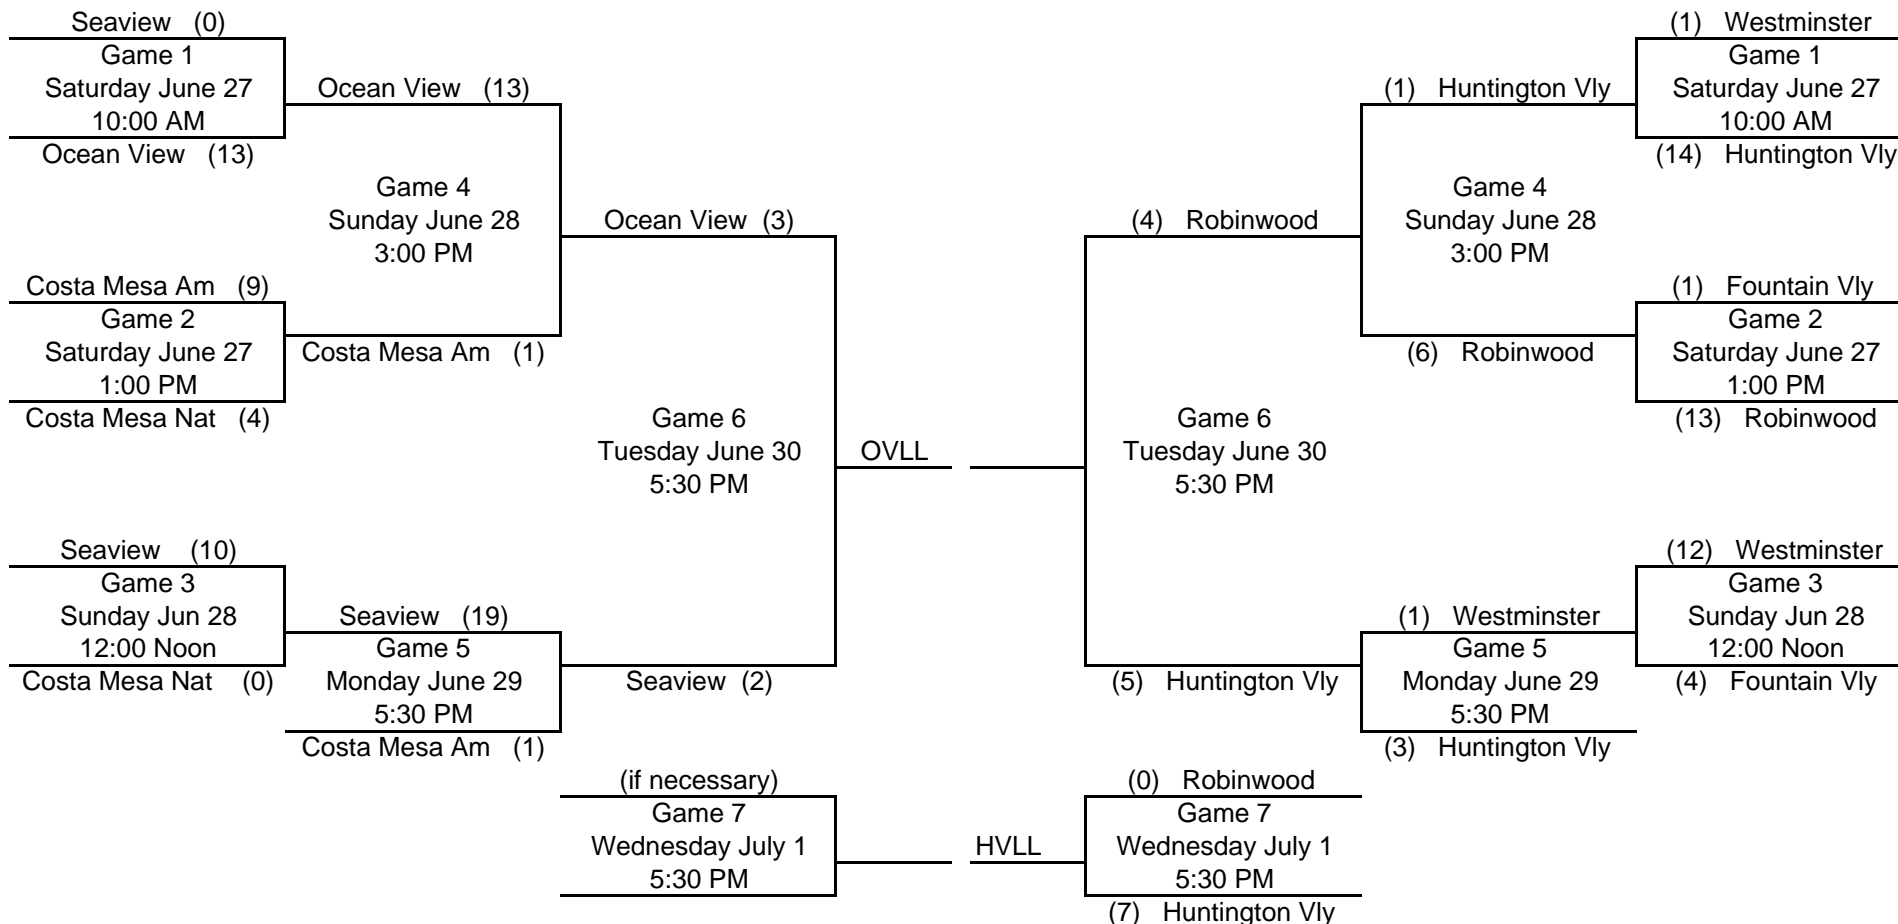

**CALIFORNIA DISTRICT 62  
LITTLE LEAGUE**

**LITTLE LEAGUE ALL STARS**

**AREA 1**

**HOST:  
Ocean View**

**AREA 2**

**HOST:  
Huntington Valley**

District Championship	Tuesday July 7	5:30 PM
If Necessary	Wednesday July 8	5:30 PM
If Necessary	Thursday July 9	5:30 PM

**CALIFORNIA DISTRICT 62  
LITTLE LEAGUE**

**AREA 1**  
**HOST:**  
**Ocean View**

**9 & 10 ALL STARS**

**AREA 2**  
**HOST:**  
**Huntington Valley**

District Championship Tuesday July 7 5:30 PM  
 If Necessary Wednesday July 8 5:30 PM  
 If Necessary Thursday July 9 5:30 PM

**CALIFORNIA DISTRICT 62  
LITTLE LEAGUE**

**Major Division  
Finals**

**Host: Huntington Vly**

**9 & 10 Division  
Finals**

**Host: Huntington Vly**

Section Tournament: Ocean View LL

***Note: Any loss in Area play is carried to the District Championship***

**CALIFORNIA SECTION 10  
9 & 10 All Stars**

**HOST:  
California District 62  
Ocean View Little League  
16666 Tunstall  
Huntington Beach, CA 92647**

[Mapquest OVLL](#)

Directions from South: Take 405 Fwy North, Exit Warner Ave. West, turn right on Goldenwest  
turn right on Norma to the baseball complex