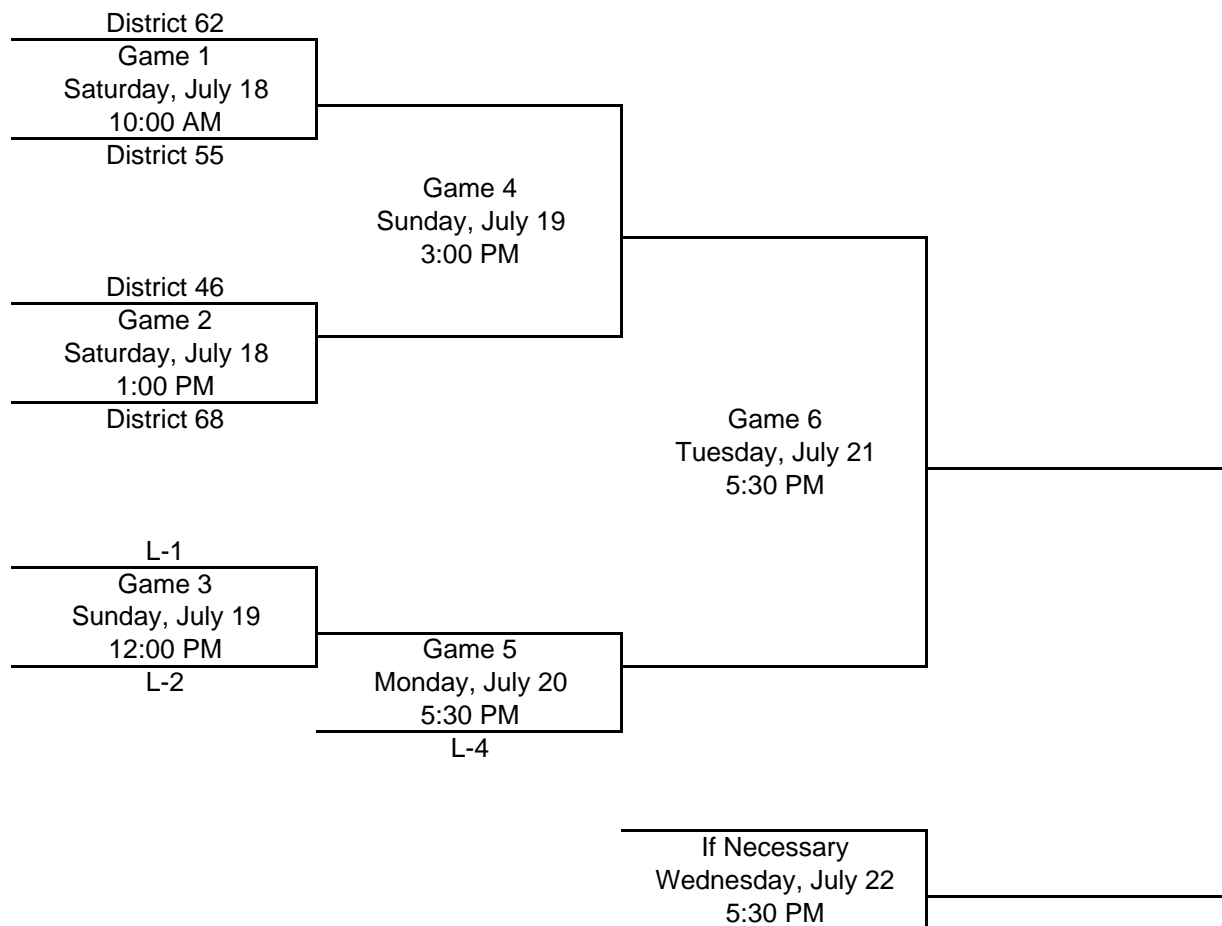

**CALIFORNIA DISTRICT 62  
LITTLE LEAGUE**

**10 & 11 ALL STARS**

**HOST: WESTMINSTER**

**CALIFORNIA DISTRICT 62  
LITTLE LEAGUE  
JUNIOR LEAGUE ALL STARS  
HOST: WESTMINSTER**

Section Tournament: District 55

**CALIFORNIA SECTION 10  
9 & 10 All Stars**

**HOST:  
California District 62  
Ocean View Little League  
16666 Tunstall  
Huntington Beach, CA 92647**

[Mapquest OVLL](#)

Directions from South: Take 405 Fwy North, Exit Warner Ave. West, turn right on Goldenwest  
turn right on Norma to the baseball complex