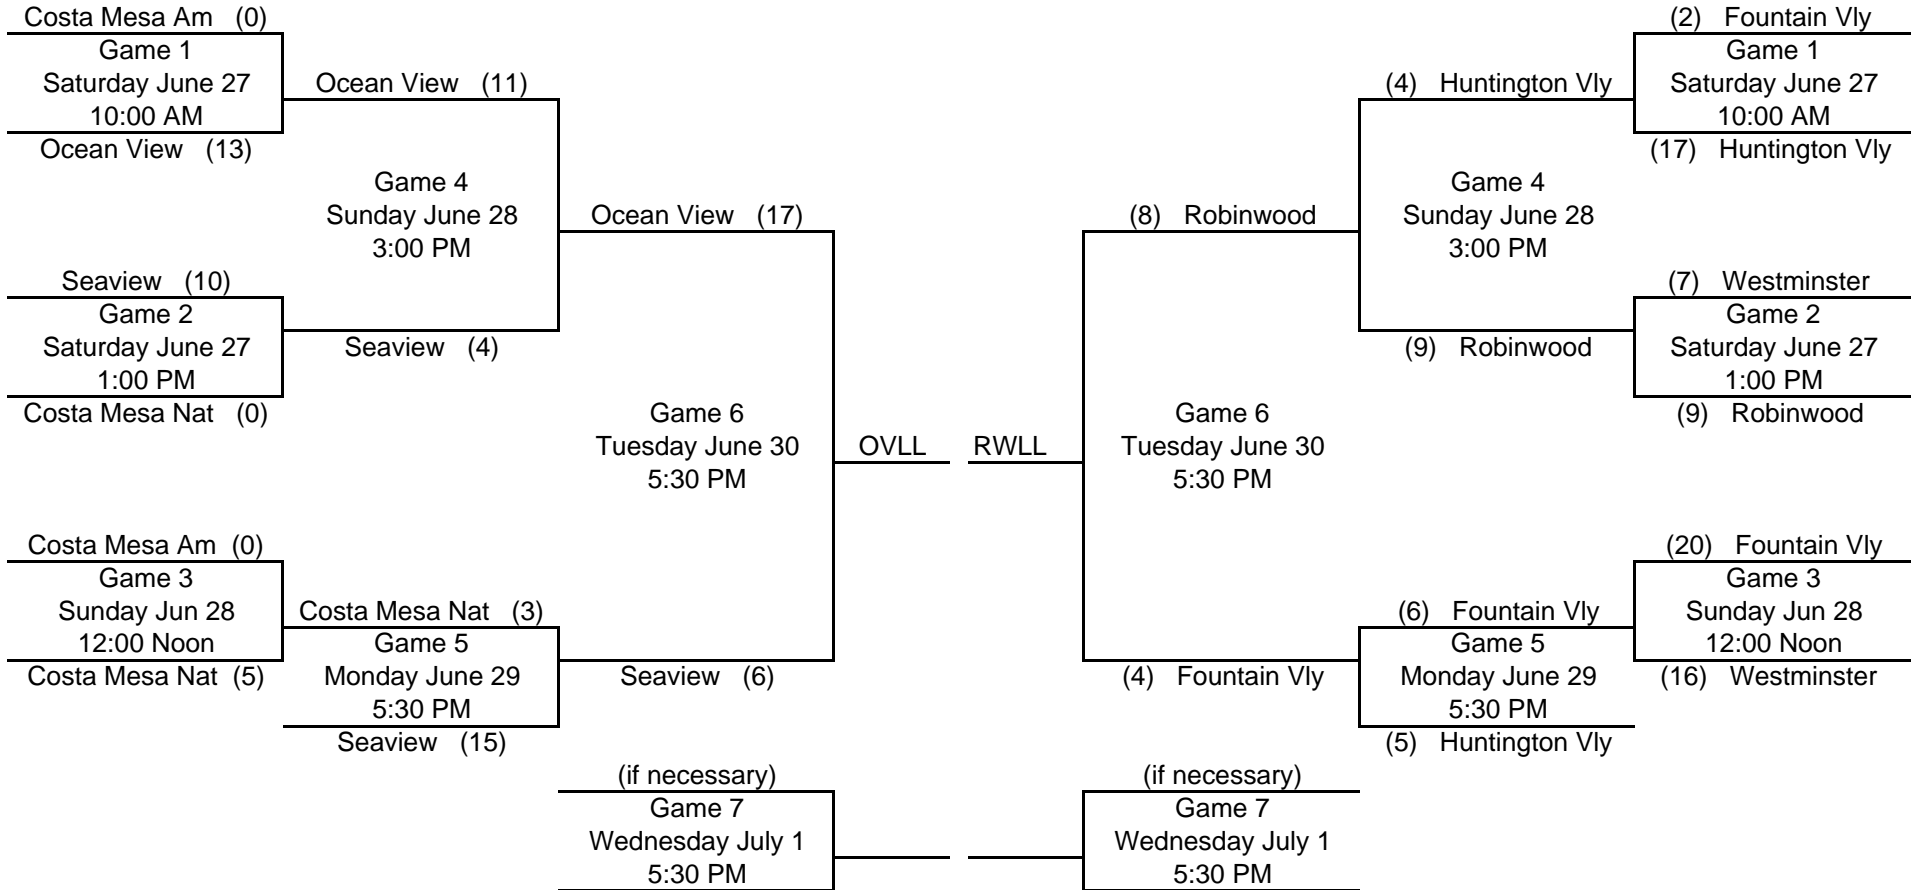

**CALIFORNIA DISTRICT 62  
LITTLE LEAGUE**

**LITTLE LEAGUE ALL STARS**

**AREA 1**

**HOST:  
Ocean View**

**AREA 2**

**HOST:  
Huntington Valley**

District Championship	Tuesday July 7	5:30 PM
If Necessary	Wednesday July 8	5:30 PM
If Necessary	Thursday July 9	5:30 PM

**CALIFORNIA DISTRICT 62  
LITTLE LEAGUE**

**AREA 1**  
**HOST:**  
**Ocean View**

**9 & 10 ALL STARS**

**AREA 2**  
**HOST:**  
**Huntington Valley**

District Championship Tuesday July 7 5:30 PM  
 If Necessary Wednesday July 8 5:30 PM  
 If Necessary Thursday July 9 5:30 PM

**CALIFORNIA DISTRICT 62  
LITTLE LEAGUE**

**Major Division  
Finals**

**Host: Huntington Vly**

**9 & 10 Division  
Finals**

**Host: Huntington Vly**

Section Tournament: Ocean View LL

***Note: Any loss in Area play is carried to the District Championship***

**CALIFORNIA SECTION 10  
9 & 10 All Stars**

**HOST:  
California District 62  
Ocean View Little League  
16666 Tunstall  
Huntington Beach, CA 92647**

[Mapquest OVLL](#)

Directions from South: Take 405 Fwy North, Exit Warner Ave. West, turn right on Goldenwest  
turn right on Norma to the baseball complex