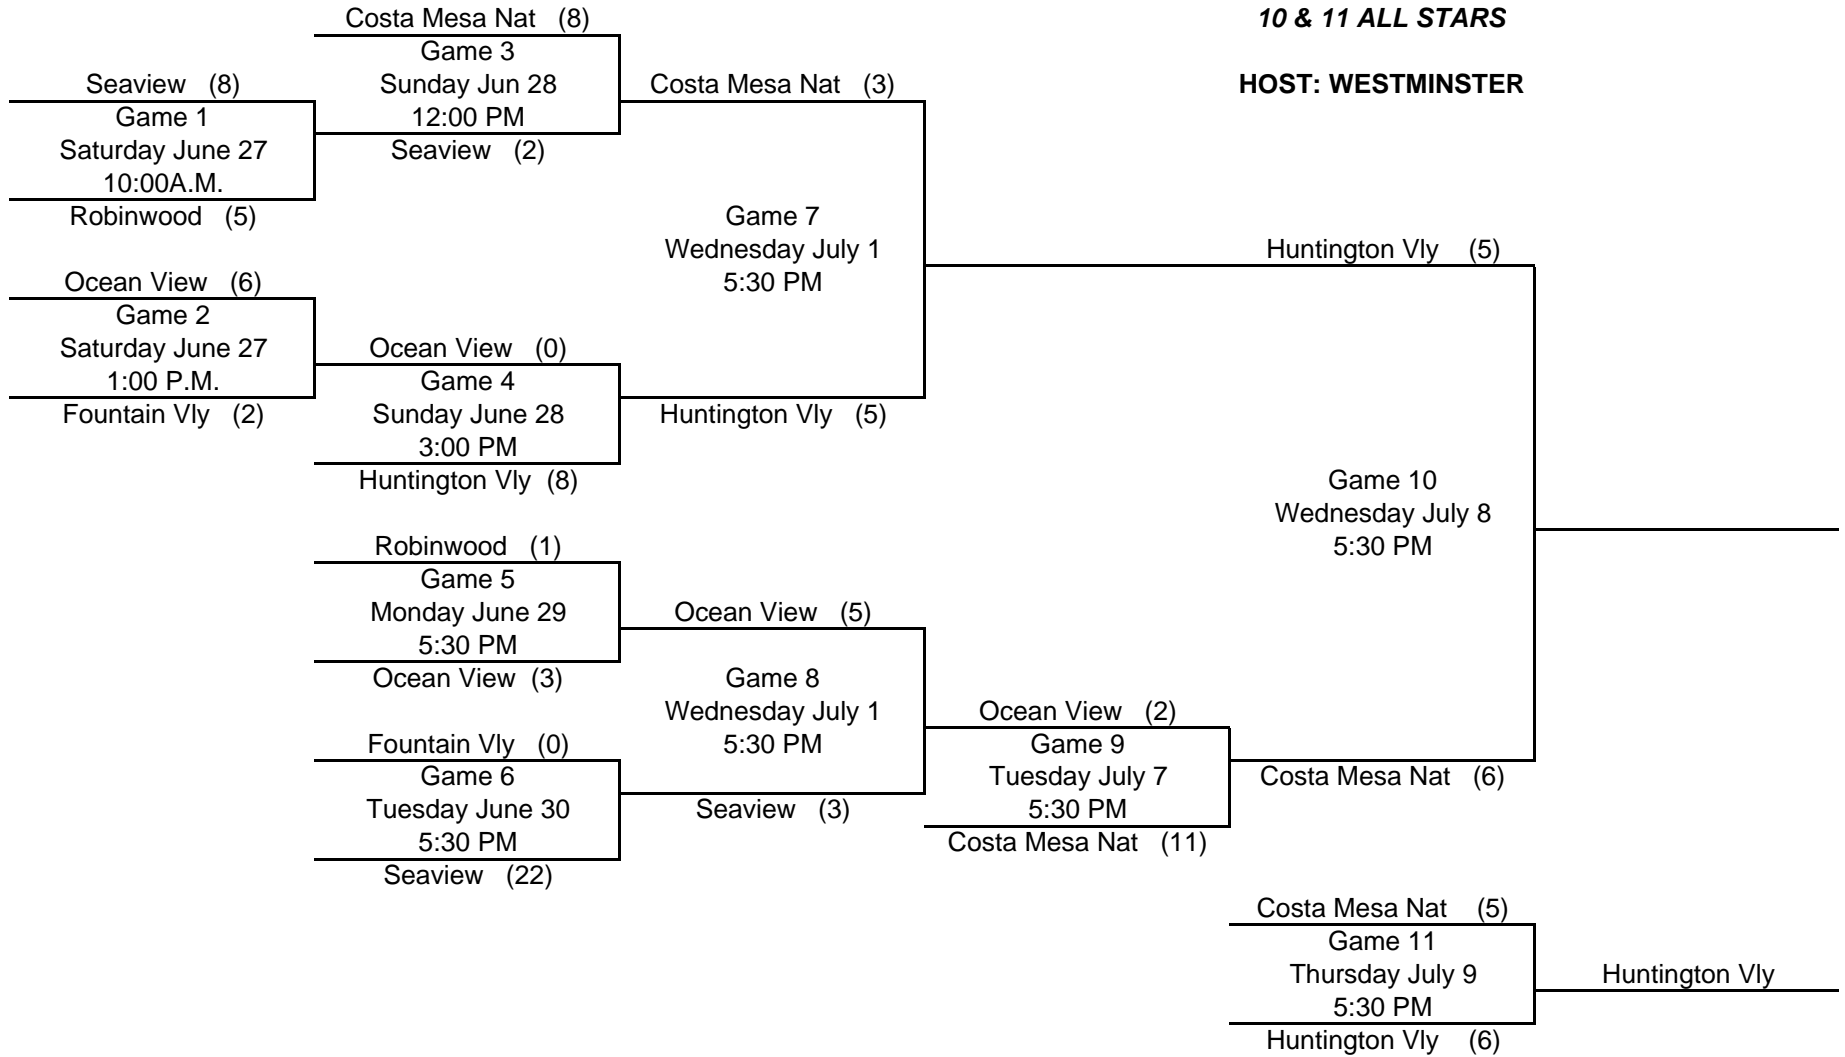

**CALIFORNIA DISTRICT 62  
LITTLE LEAGUE**

**Major Division  
Finals**

**Host: Huntington Vly**

**9 & 10 Division  
Finals**

**Host: Huntington Vly**

Section Tournament: Ocean View LL

***Note: Any loss in Area play is carried to the District Championship***

**CALIFORNIA DISTRICT 62  
LITTLE LEAGUE**

**10 & 11 ALL STARS**

**HOST: WESTMINSTER**

**CALIFORNIA DISTRICT 62  
LITTLE LEAGUE  
JUNIOR LEAGUE ALL STARS  
HOST: WESTMINSTER**

Section Tournament: District 55

**CALIFORNIA SECTION 10  
9 & 10 All Stars**

**HOST:  
California District 62  
Ocean View Little League  
16666 Tunstall  
Huntington Beach, CA 92647**

[Mapquest OVLL](#)

Directions from South: Take 405 Fwy North, Exit Warner Ave. West, turn right on Goldenwest  
turn right on Norma to the baseball complex