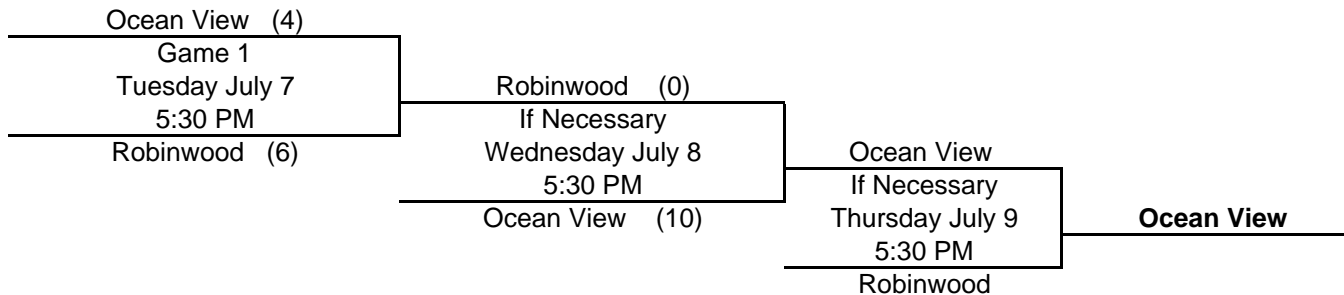

**CALIFORNIA DISTRICT 62  
LITTLE LEAGUE**

**Major Division  
Finals**

**Host: Huntington Vly**

**9 & 10 Division  
Finals**

**Host: Huntington Vly**

Section Tournament: Ocean View LL

***Note: Any loss in Area play is carried to the District Championship***