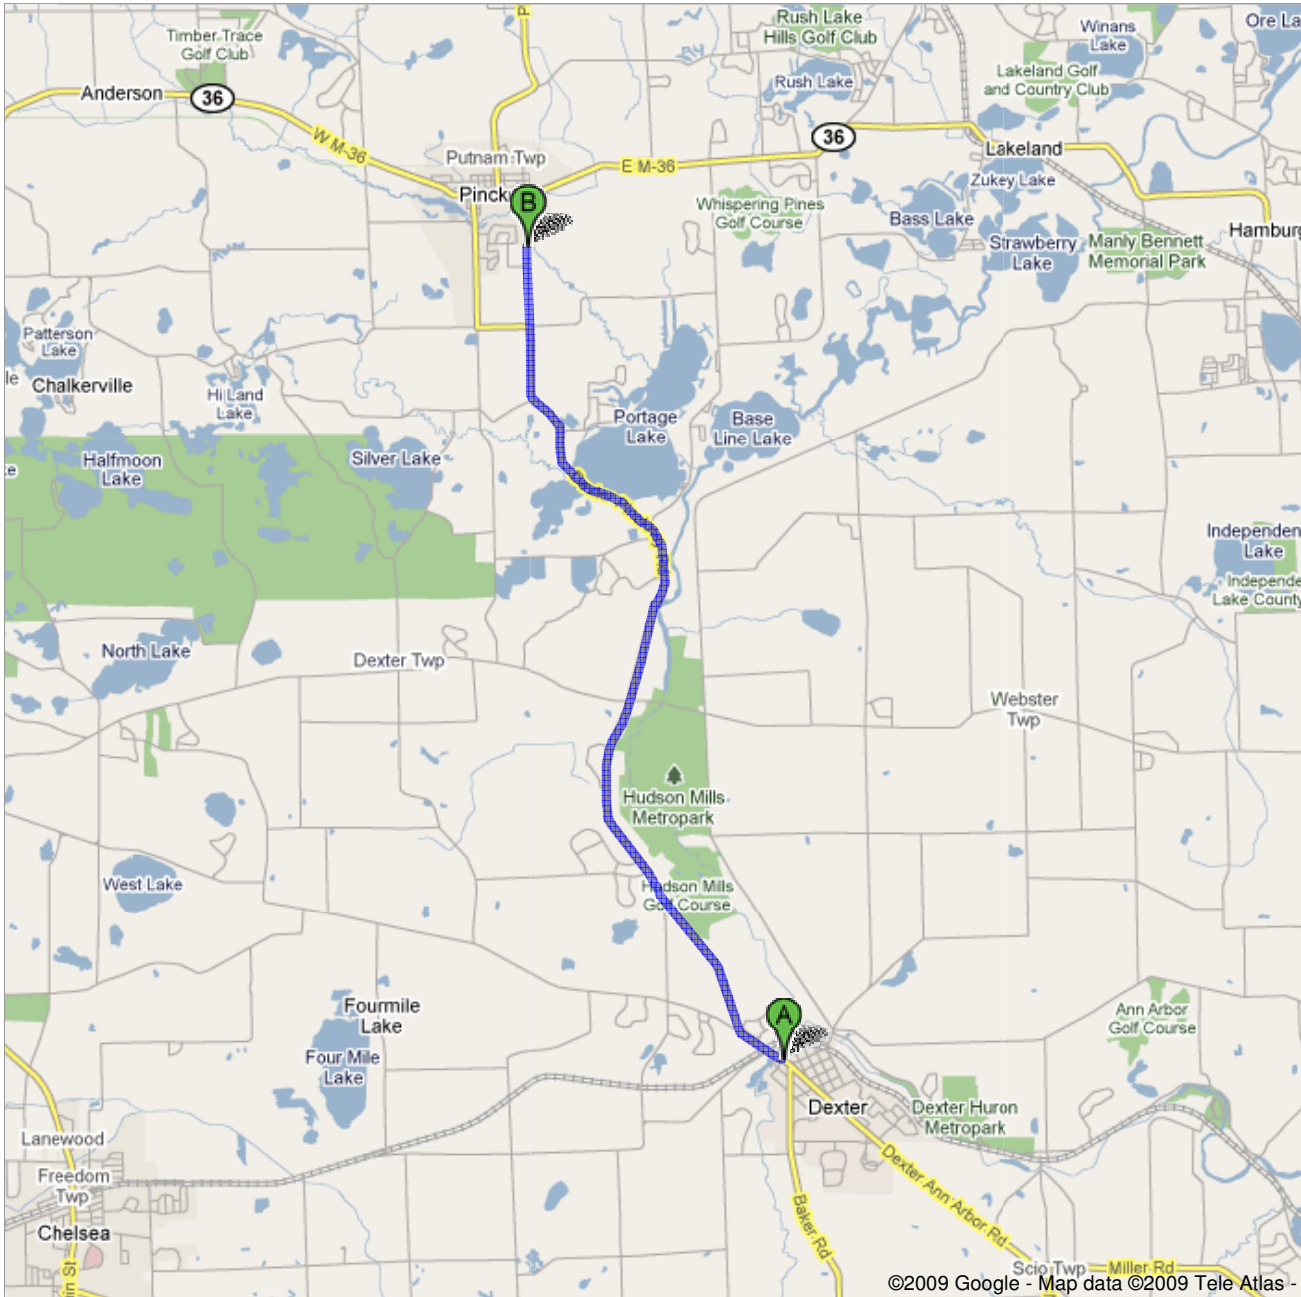

Directions to 10255 Dexter Pinckney Rd,
Pinckney, MI 48169
9.0 mi – about 13 mins
Pinckney High School Pool

 Main St, Dexter, Michigan 48130

1. Head **northwest** on **Main St** toward **Alpine St**

go 0.1 mi
total 0.1 mi

2. Continue on **Island Lake Rd**

go 0.3 mi
total 0.5 mi

 3. Slight **right** at **Dexter Pinckney Rd**
Destination will be on the right
About 13 mins

go 8.5 mi
total 9.0 mi

 10255 Dexter Pinckney Rd, Pinckney, MI 48169

These directions are for planning purposes only. You may find that construction projects, traffic, weather, or other events may cause conditions to differ from the map results, and you should plan your route accordingly. You must obey all signs or notices regarding your route.

Map data ©2009 , Tele Atlas