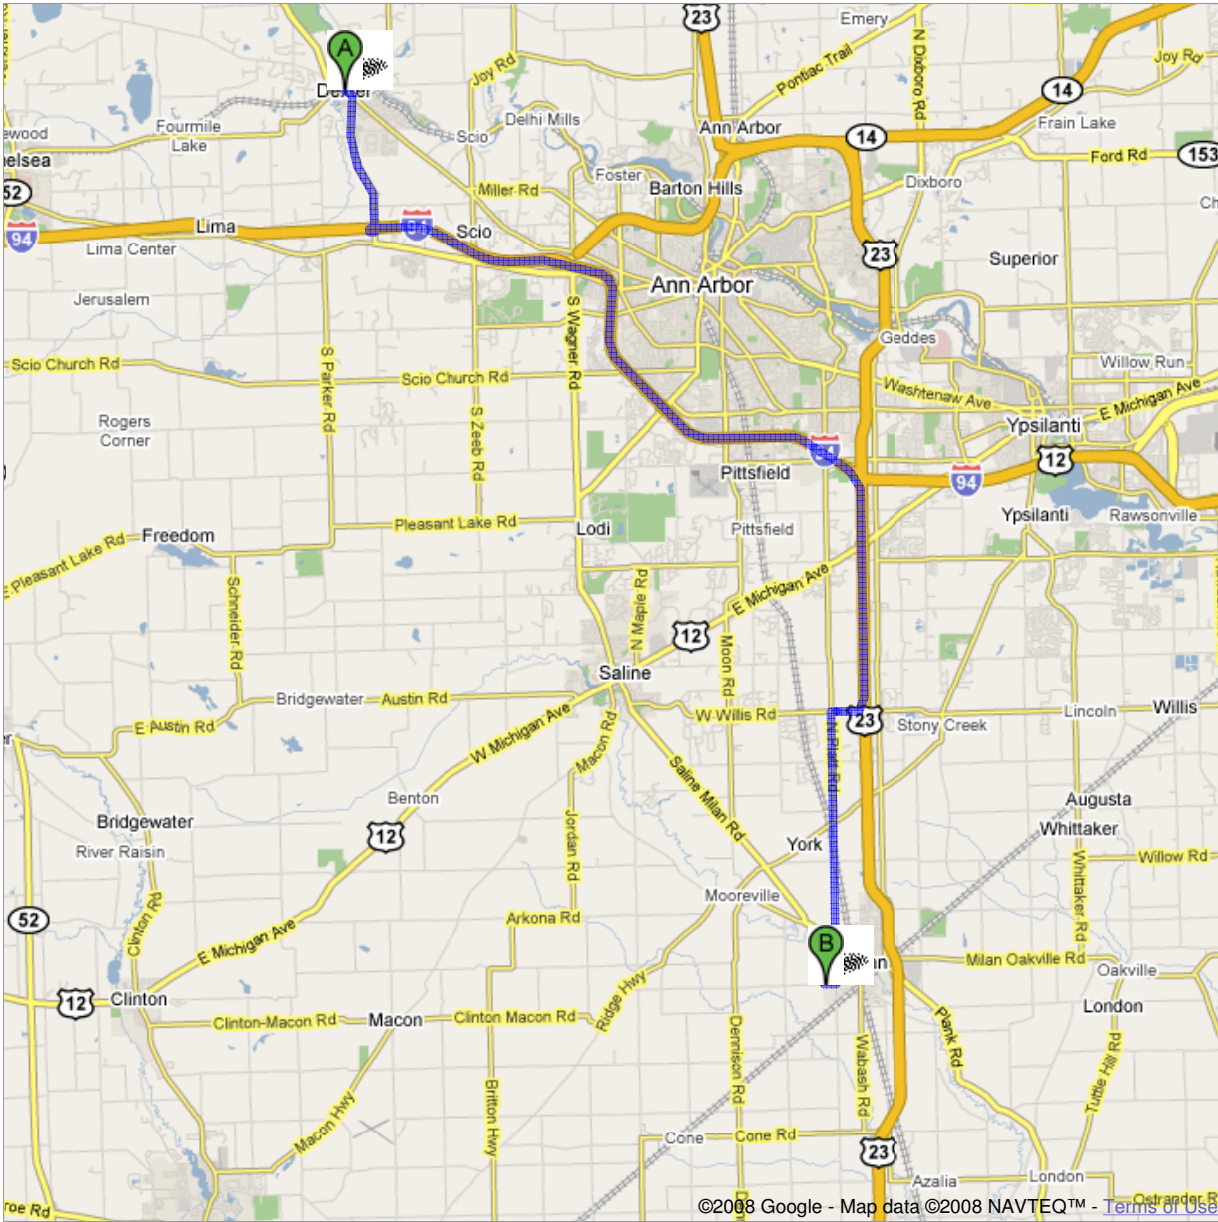

Start **Dexter, MI**
End **Redman Rd**

Travel **26.8 mi – about 36 mins**

Milan High School is at 200 Big Red Drive, off Redman Road, Milan, Michigan
Once you arrive at the Milan High School, drive around to the back for the pool entrance.

Dexter, MI

Drive: 26.8 mi – about 36 mins

- | | |
|---|--------------------|
| 1. Head southeast on Main St toward Jeffords | 0.2 mi |
| ➔ 2. Turn right at Baker Rd | 2.9 mi
5 mins |
| ➔ 3. Turn right to merge onto I-94 E toward Ann Arbor | 12.2 mi
12 mins |
| 4. Take exit 180 A-B to merge onto US-23 S toward Toledo | 4.8 mi
4 mins |
| 5. Take exit 31 for Willis Rd | 0.3 mi |
| ➔ 6. Turn right at Willis Rd | 0.6 mi
1 min |
| ⬅ 7. Turn left at N Platt Rd | 5.5 mi
13 mins |
| ➔ 8. Turn right at Redman Rd | 0.2 mi |

Redman Rd

These directions are for planning purposes only. You may find that construction projects, traffic, or other events may cause road conditions to differ from the map results.

Map data ©2008 NAVTEQ™

End

Map data ©2008 NAVTEQ™