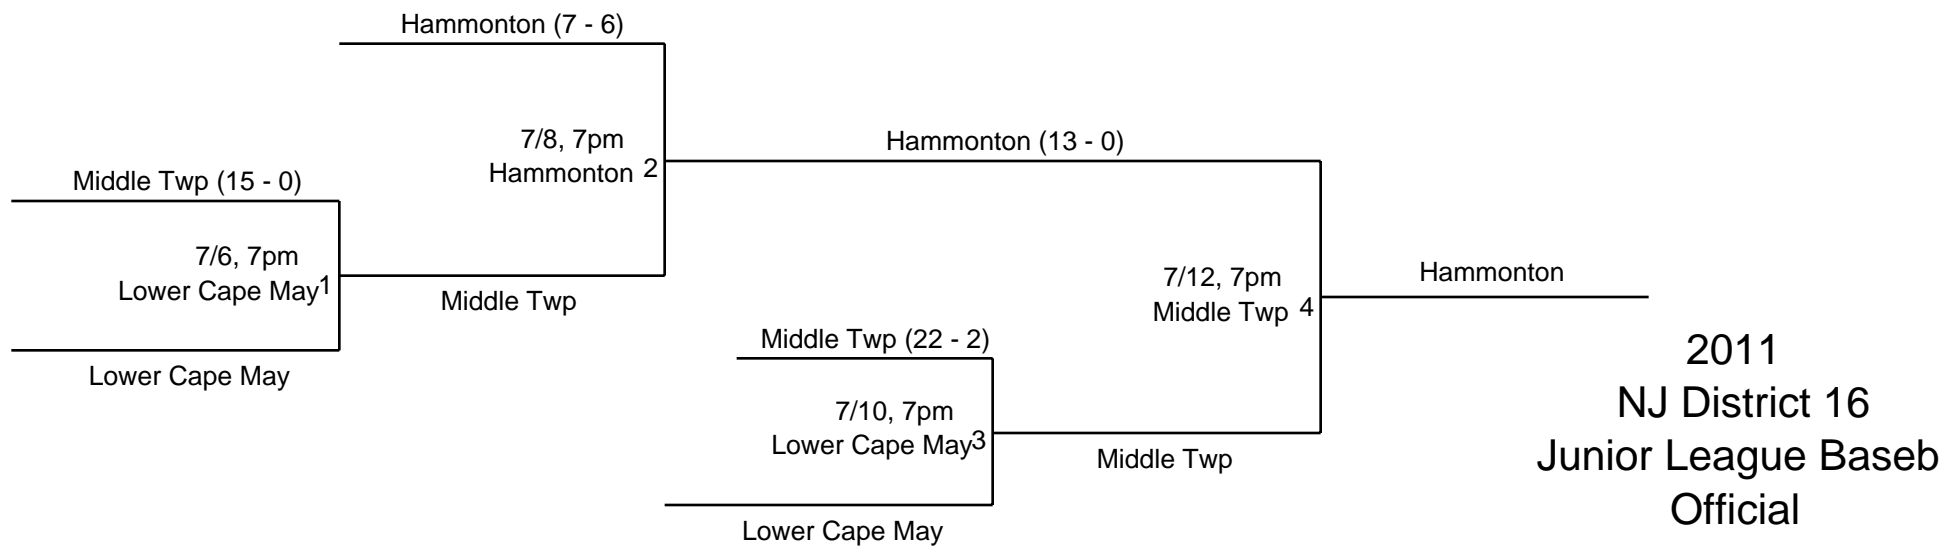

2011
NJ District 16
Junior League Baseb
Official

Host, Winning And Losing Teams
Call in scores to 609-597-4189

Each team to supply 2 baseballs