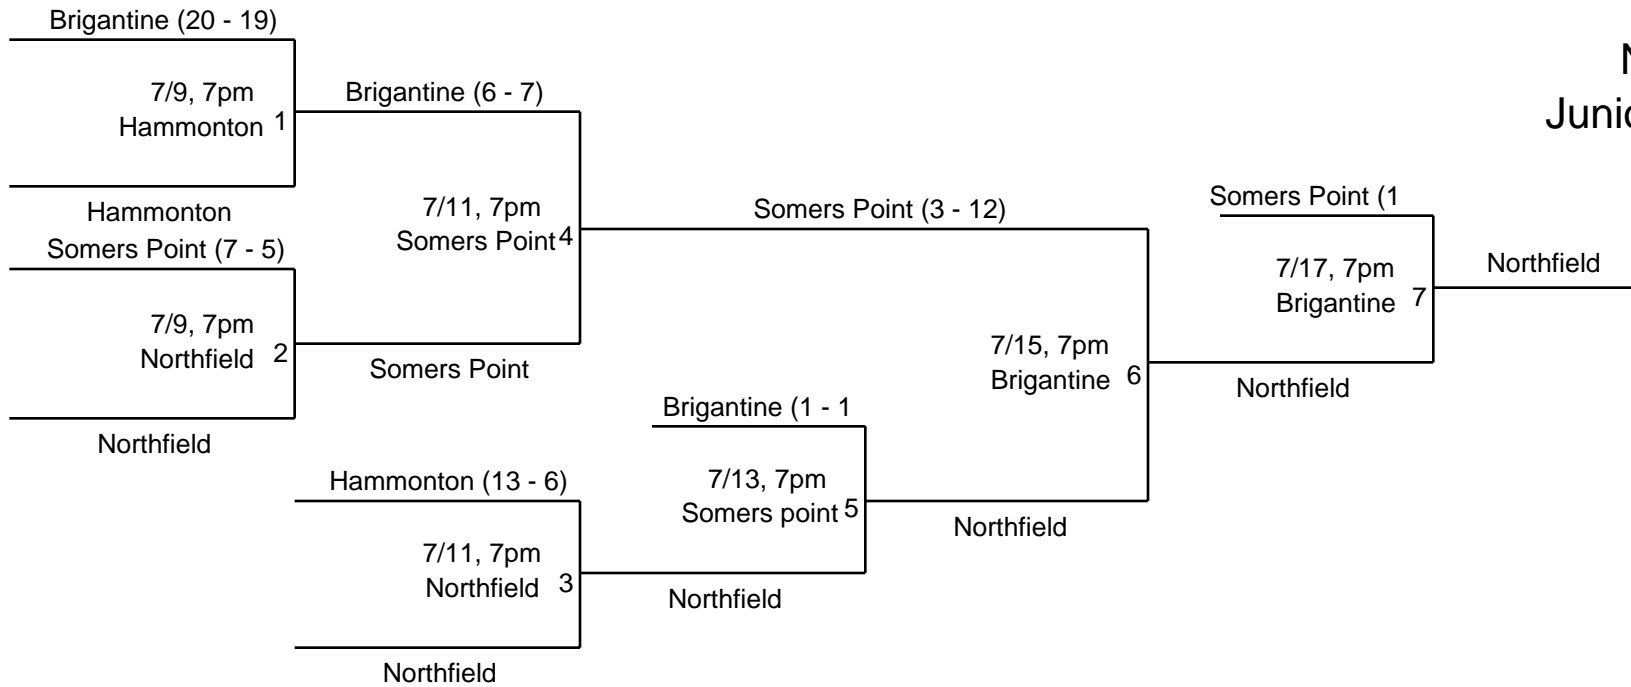

2011
NJ District 16
Junior League Softball
Official

Host, Winning And Losing Teams
Call in scores to 609-597-4189

Each team to supply 1 Softball