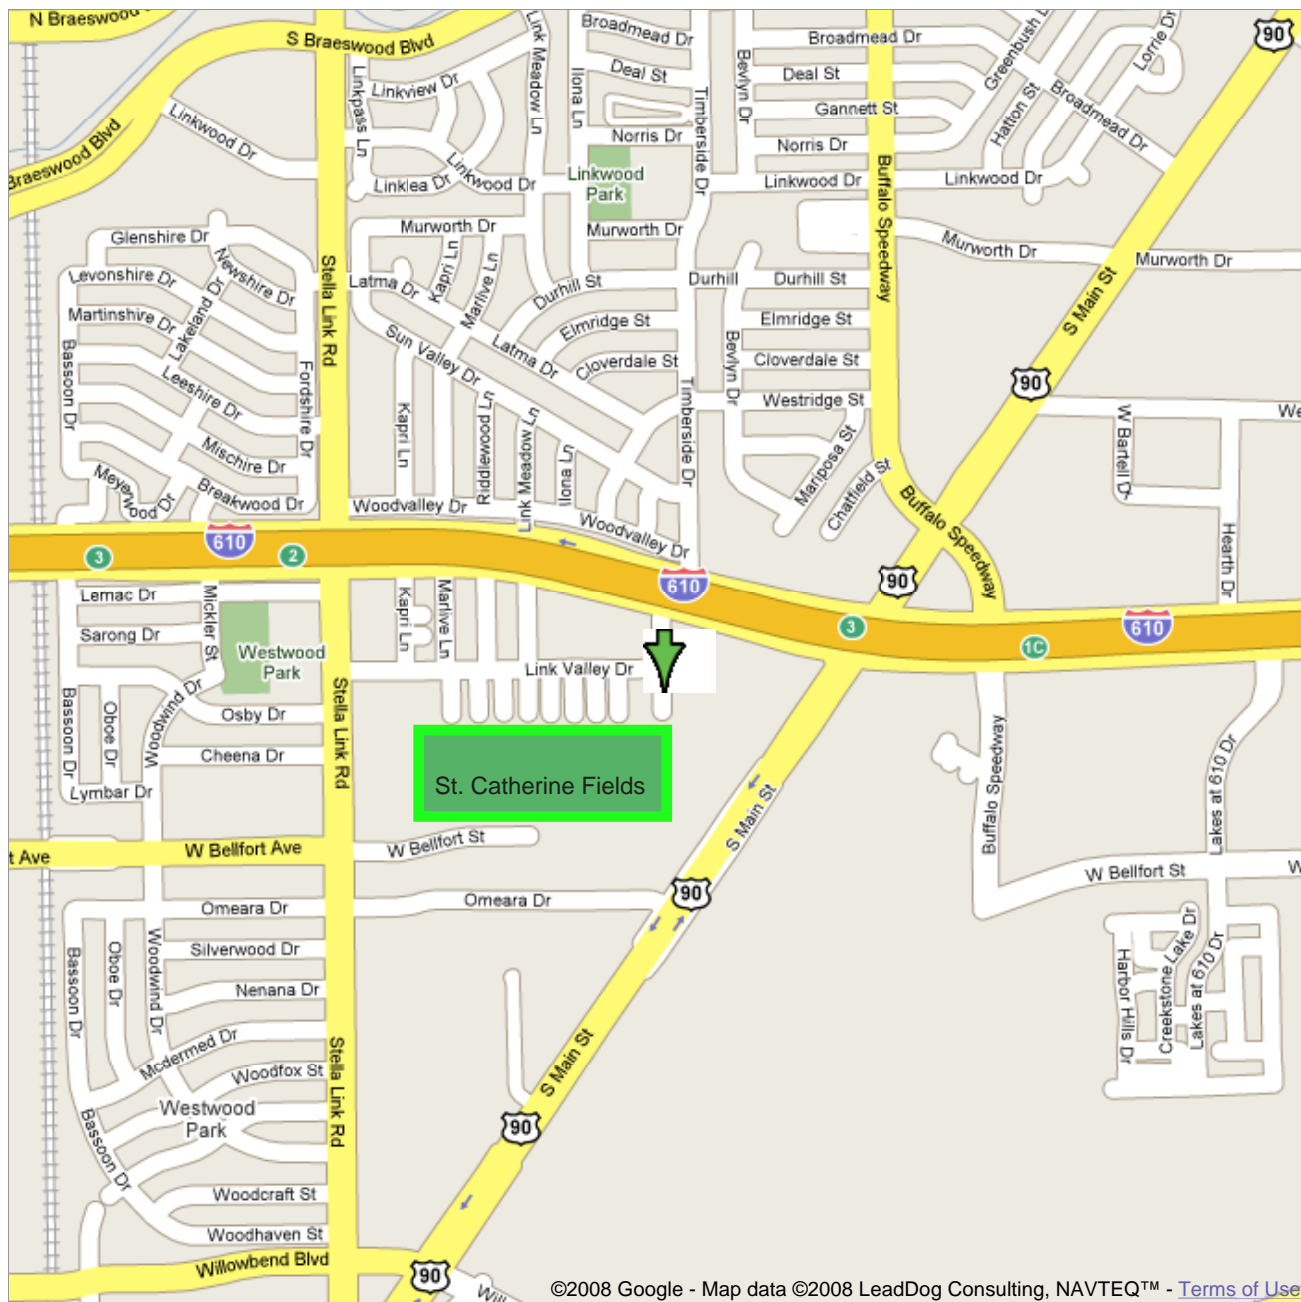

Address **9821 Timberside Dr**  
**Houston, TX 77025**

Get Google Maps on your phone

Text the word "GMAPS" to 466453

Address **9821 Timberside Dr**  
**Houston, TX 77025**

Get Google Maps on your phone

Text the word "GMAPS" to 466453

**St. Catherine  
Fields**