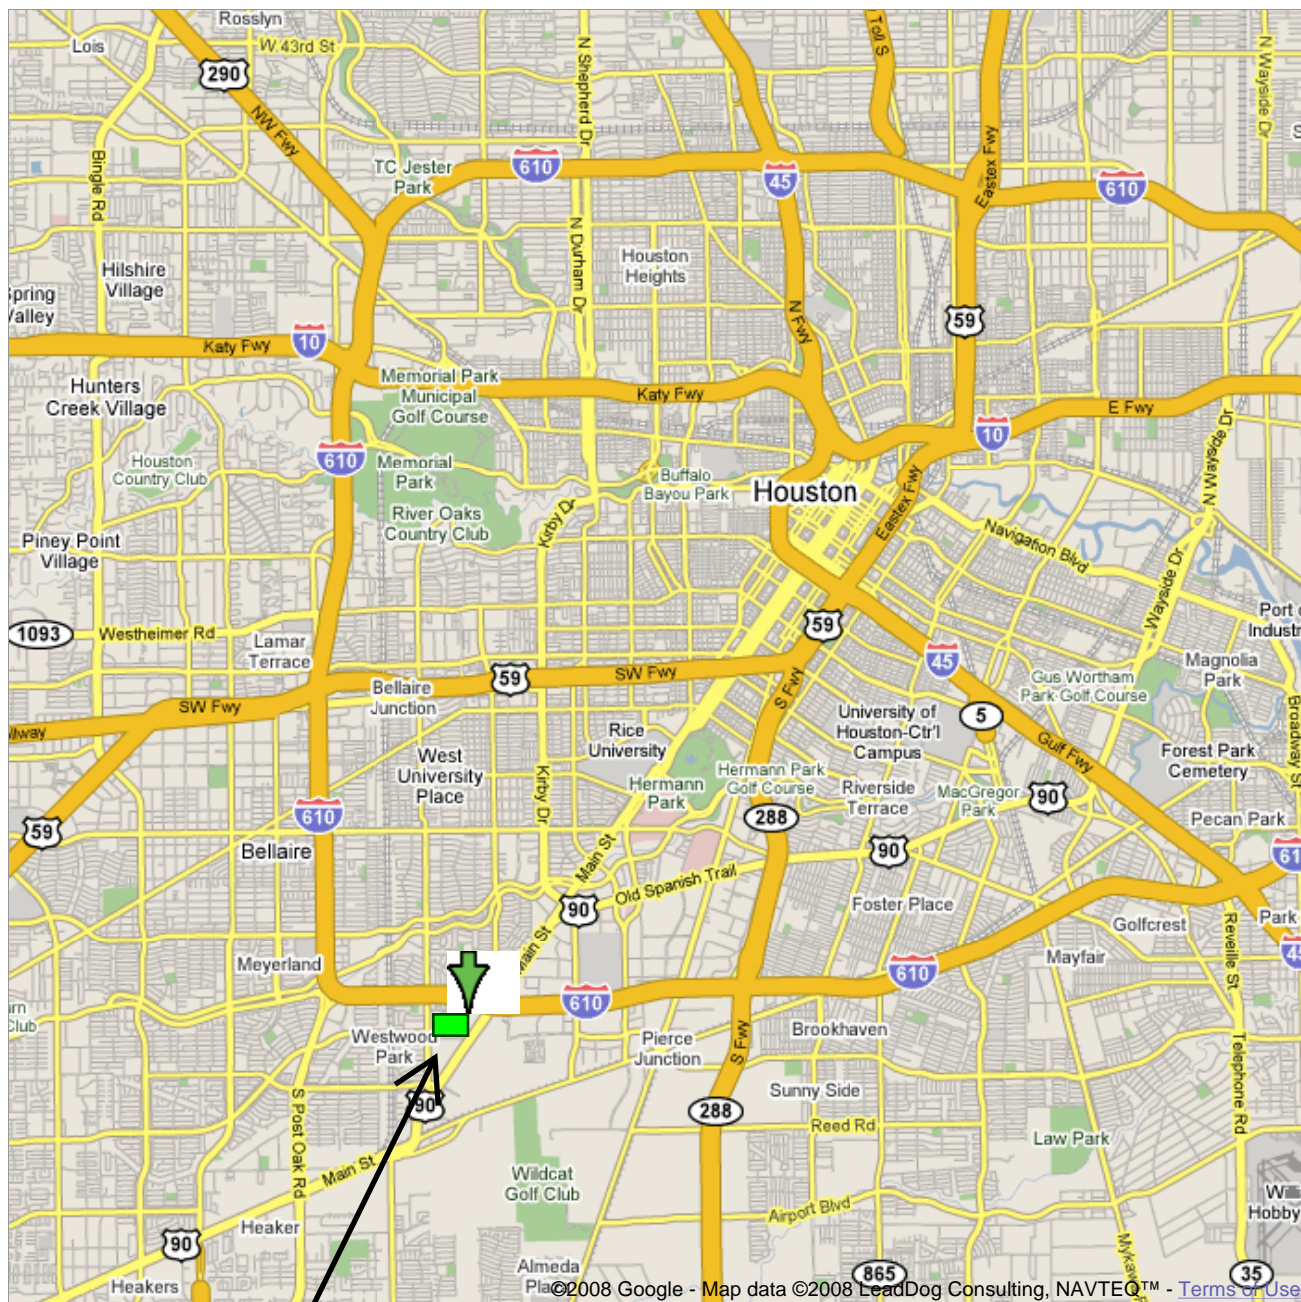

Address **9821 Timberside Dr**  
**Houston, TX 77025**

Get Google Maps on your phone

Text the word "GMAPS" to 466453

Address **9821 Timberside Dr**  
**Houston, TX 77025**

Get Google Maps on your phone

Text the word "GMAPS" to 466453

**St. Catherine  
Fields**