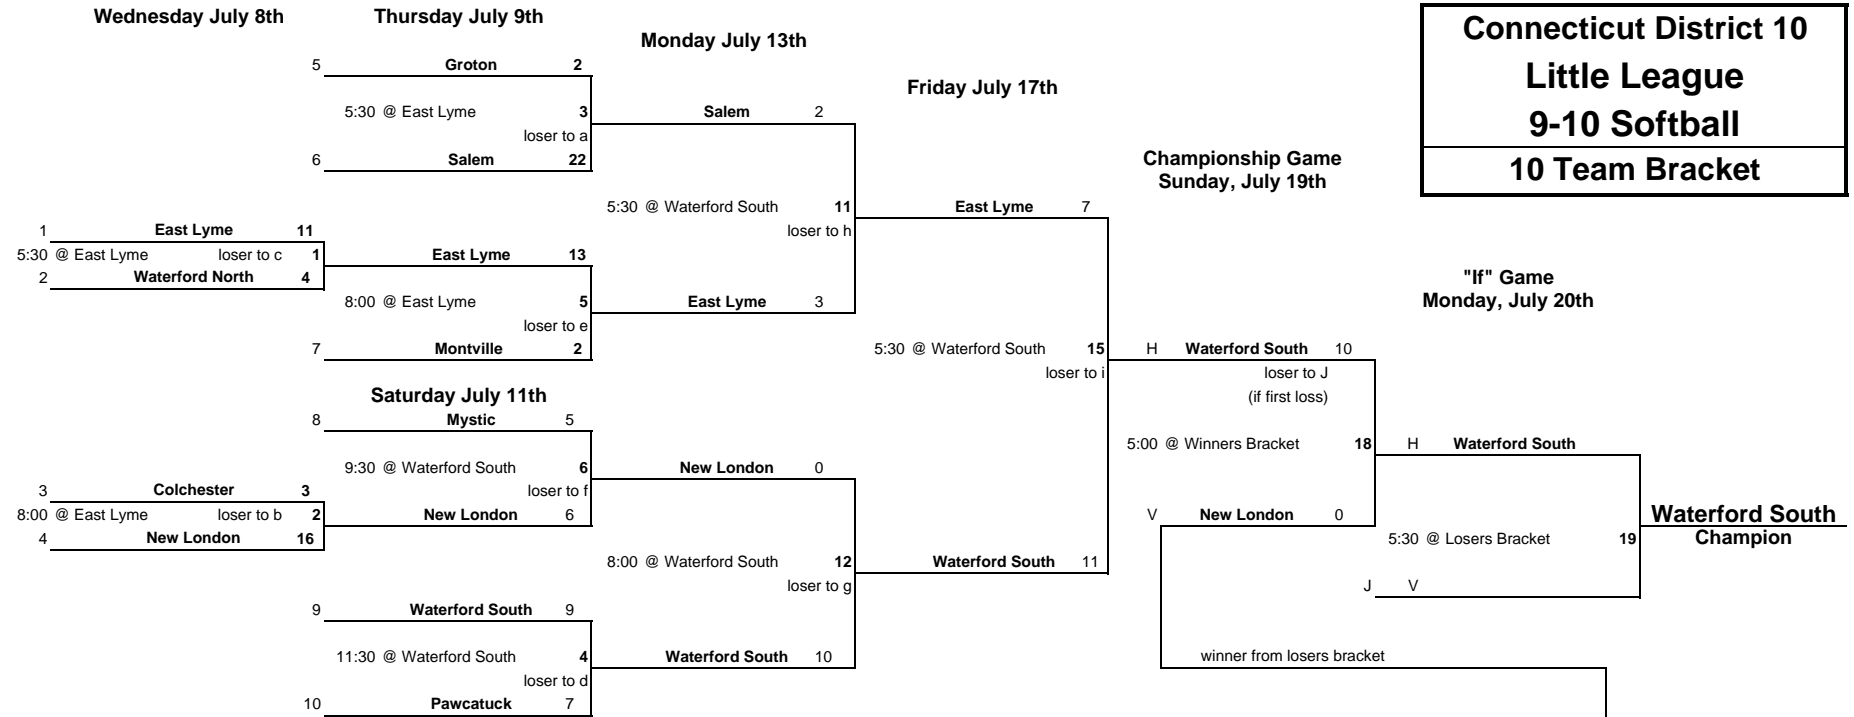

**Connecticut District 10 All-Star Tournament, 2009**

<b>Connecticut District 10 Little League 9-10 Softball 10 Team Bracket</b>
--

**Loser's Bracket**

Check <http://www.eteamz.com/ctdistrict10/> for Updates and Scores