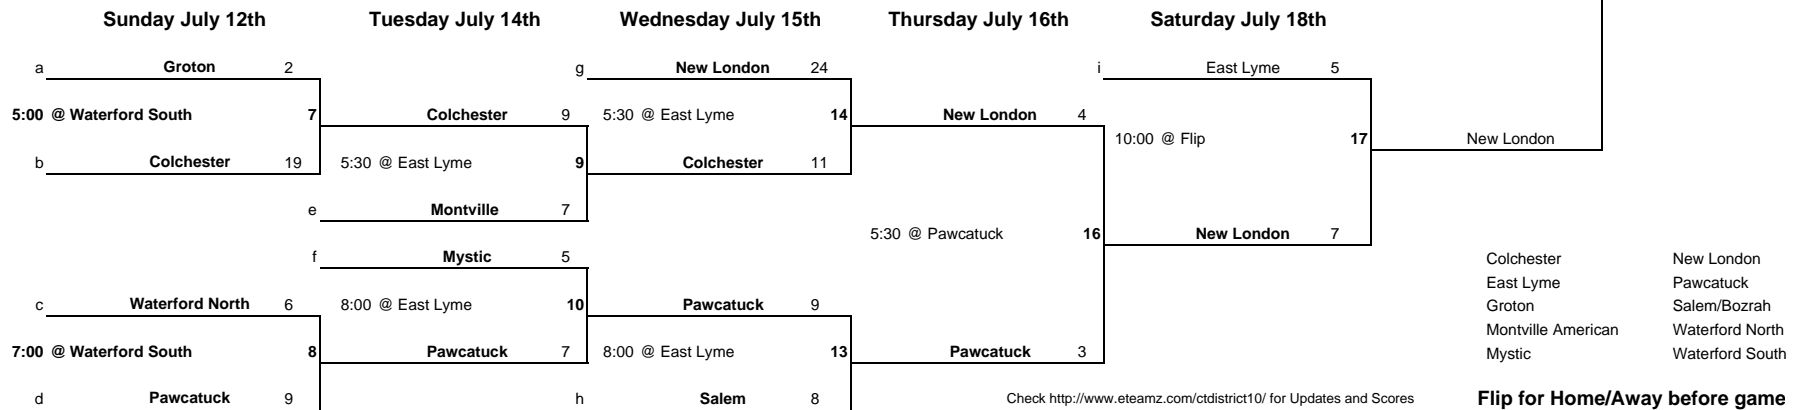

**Connecticut District 10 All-Star Tournament, 2009**

<b>Connecticut District 10 Little League 9-10 Softball 10 Team Bracket</b>
--

**Loser's Bracket**

Check <http://www.eteamz.com/ctdistrict10/> for Updates and Scores