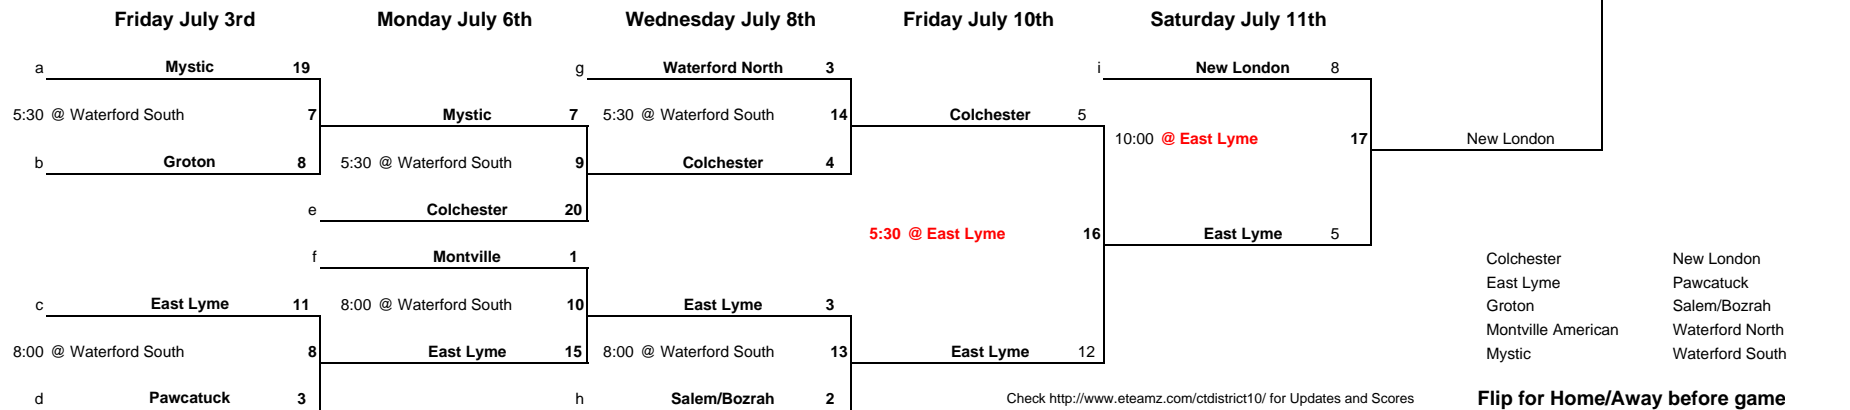

Connecticut District 10 All-Star Tournament, 2009

Connecticut District 10 Little League 11-12 Softball 10 Team Bracket

Loser's Bracket

Check <http://www.eteamz.com/ctdistrict10/> for Updates and Scores

Flip for Home/Away before game

- Colchester
- East Lyme
- Groton
- Montville American
- Mystic
- New London
- Pawcatuck
- Salem/Bozrah
- Waterford North
- Waterford South