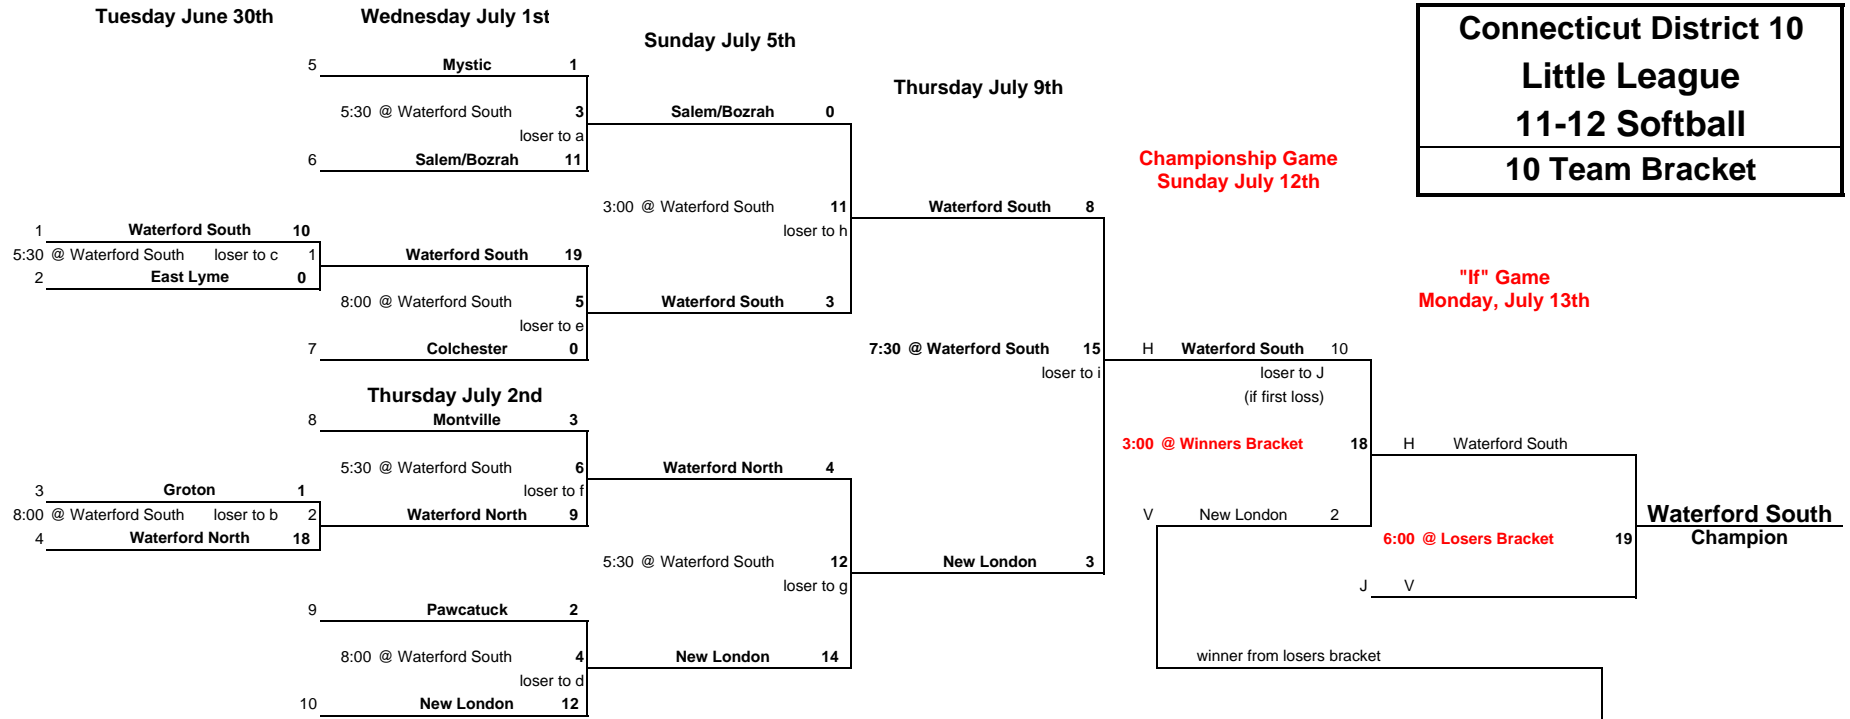

Connecticut District 10 All-Star Tournament, 2009

Connecticut District 10 Little League 11-12 Softball 10 Team Bracket

Loser's Bracket

Check <http://www.eteamz.com/ctdistrict10/> for Updates and Scores

Flip for Home/Away before game

- Colchester
- East Lyme
- Groton
- Montville American
- Mystic
- New London
- Pawcatuck
- Salem/Bozrah
- Waterford North
- Waterford South