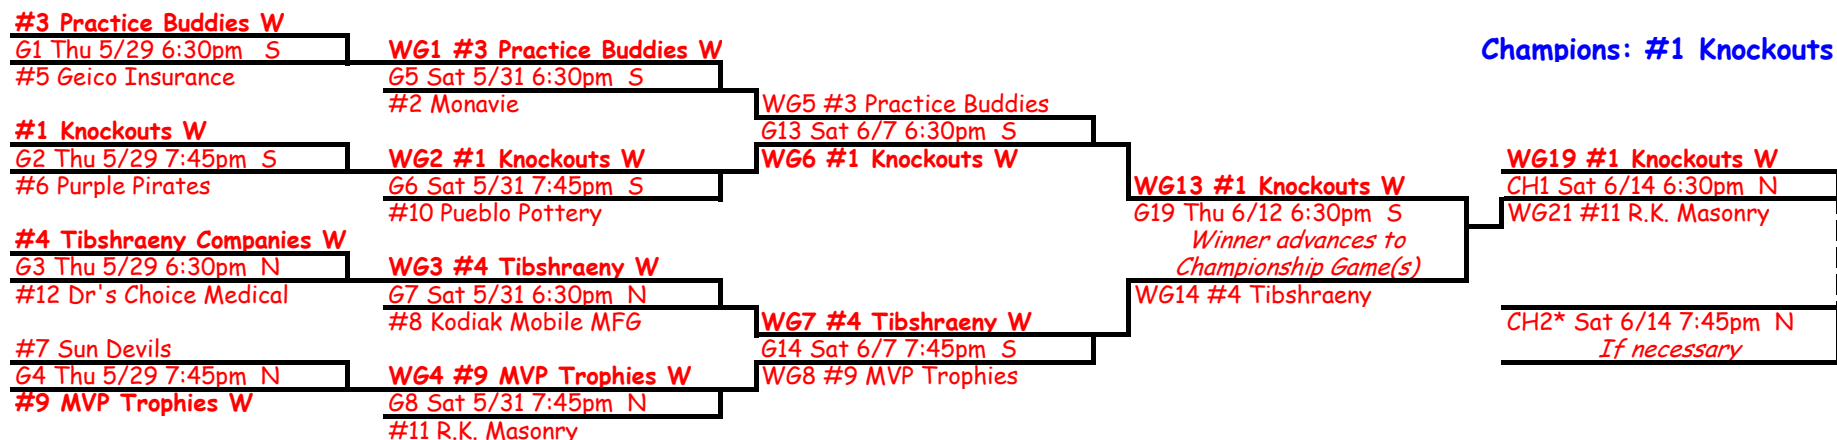

12U FASTPITCH - TOP BRACKET

12U FASTPITCH - ELIMINATION BRACKET