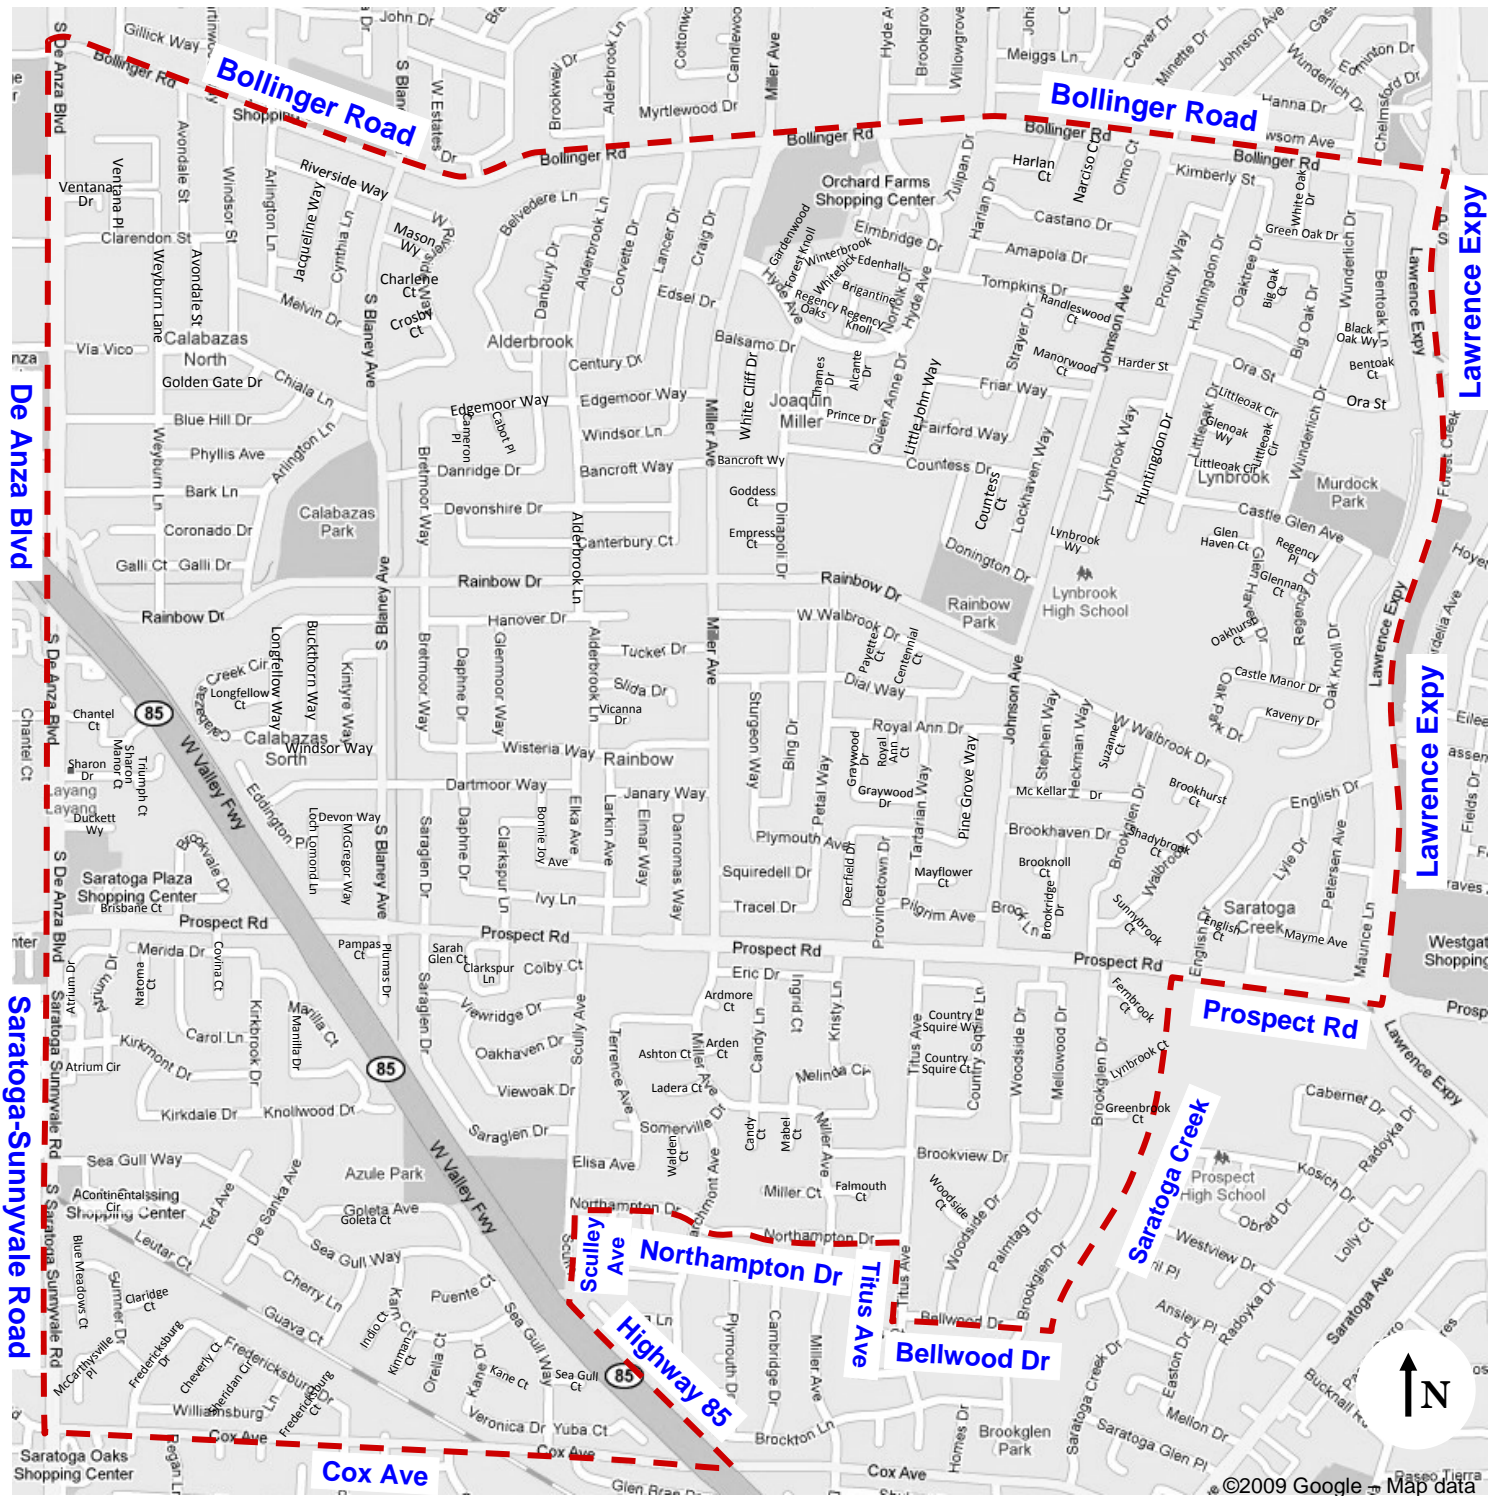

# Cupertino American Little League Boundary Map

De Anza Blvd. (Saratoga-Sunnyvale Road) at Bollinger Road. Bollinger Road east to Lawrence Expressway. Lawrence Expressway south to Prospect Road. Prospect Road west to Saratoga Creek. Saratoga Creek south to Bellwood Drive. Bellwood Drive west to Titus Avenue. Titus Avenue north to Northampton Drive. Northampton Drive west to Scully Avenue. Scully Avenue south to Highway 85. Highway 85 southeast to Cox Avenue. Cox Avenue west to Saratoga-Sunnyvale Road. Saratoga-Sunnyvale Road (De Anza Blvd.) north to Bollinger Road.