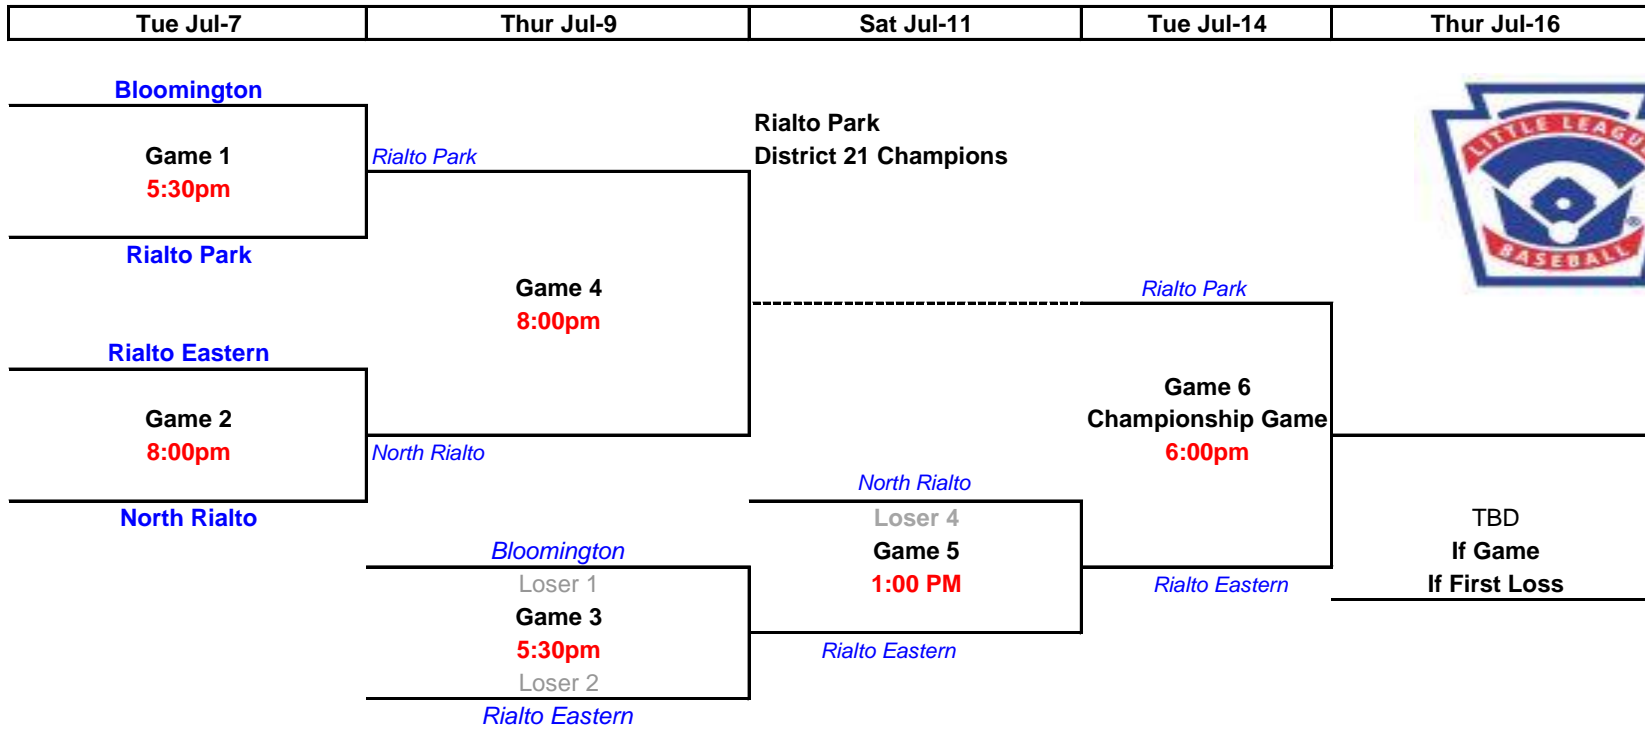

# 2009 California District 21 Senior Baseball Tournament

**Tournament Host:**  
Rialto Eastern Little League

**NOTE: GAME TIMES**