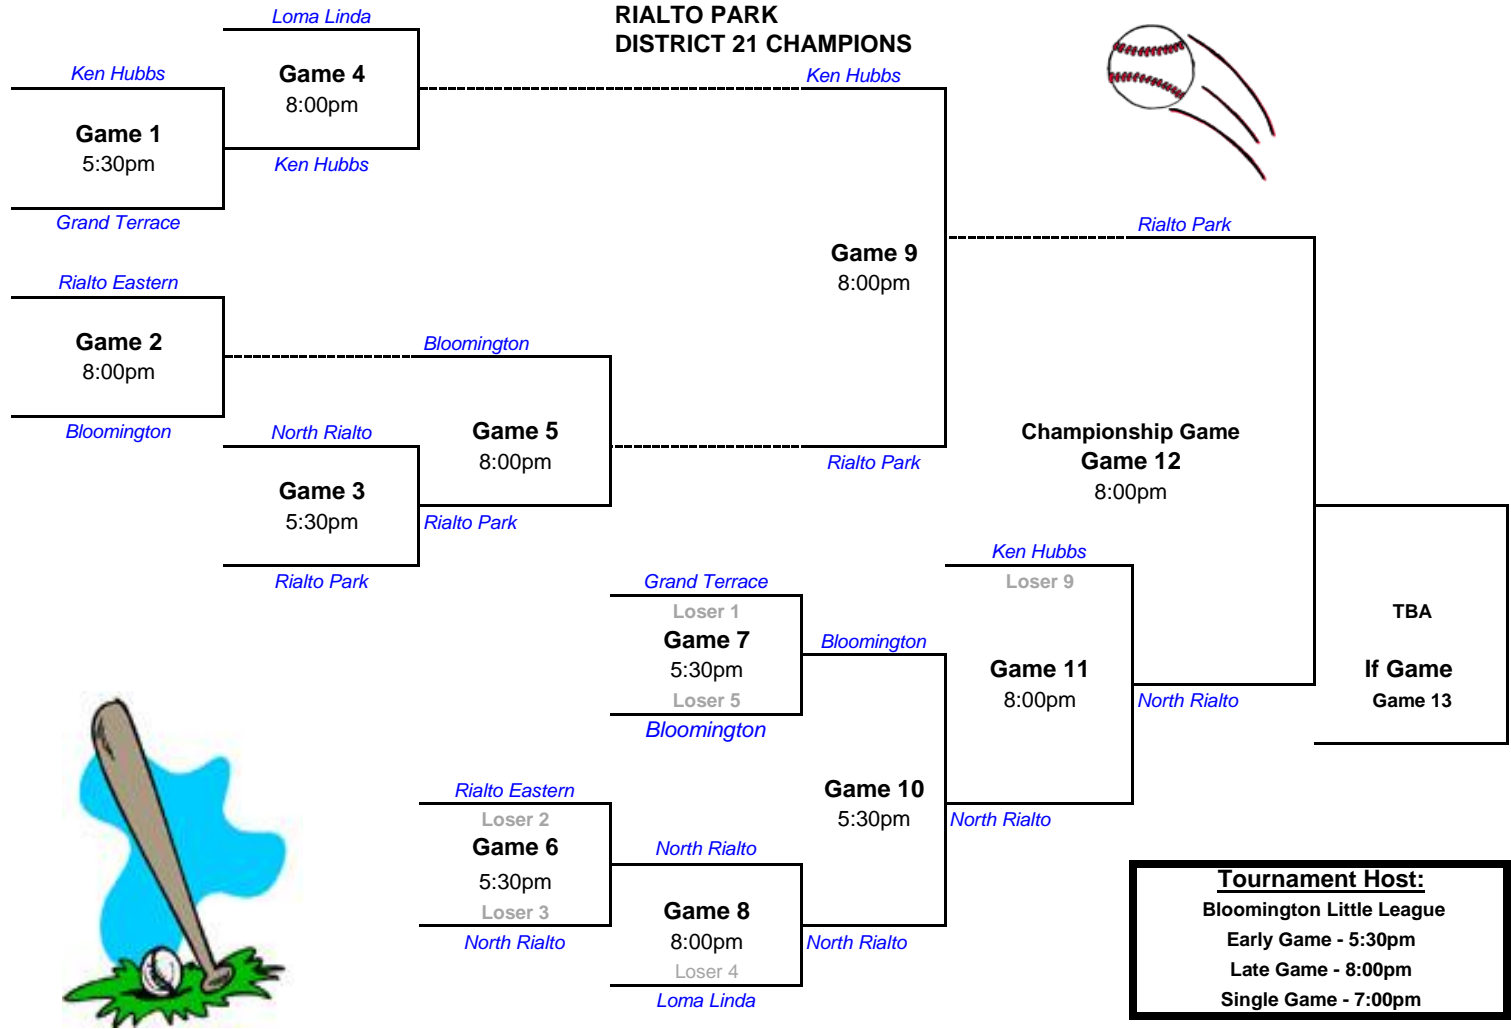

# 2009 California District 21 10-11 Baseball Tournament

Sat Jun-27	Mon Jun-29	Tue Jun-30	Wed Jul-1	Thurs Jul-2	Mon Jul-6	Tue Jul-7	Wed Jul-8
------------	------------	------------	-----------	-------------	-----------	-----------	-----------

## RIALTO PARK DISTRICT 21 CHAMPIONS

**Tournament Host:**  
 Bloomington Little League  
 Early Game - 5:30pm  
 Late Game - 8:00pm  
 Single Game - 7:00pm