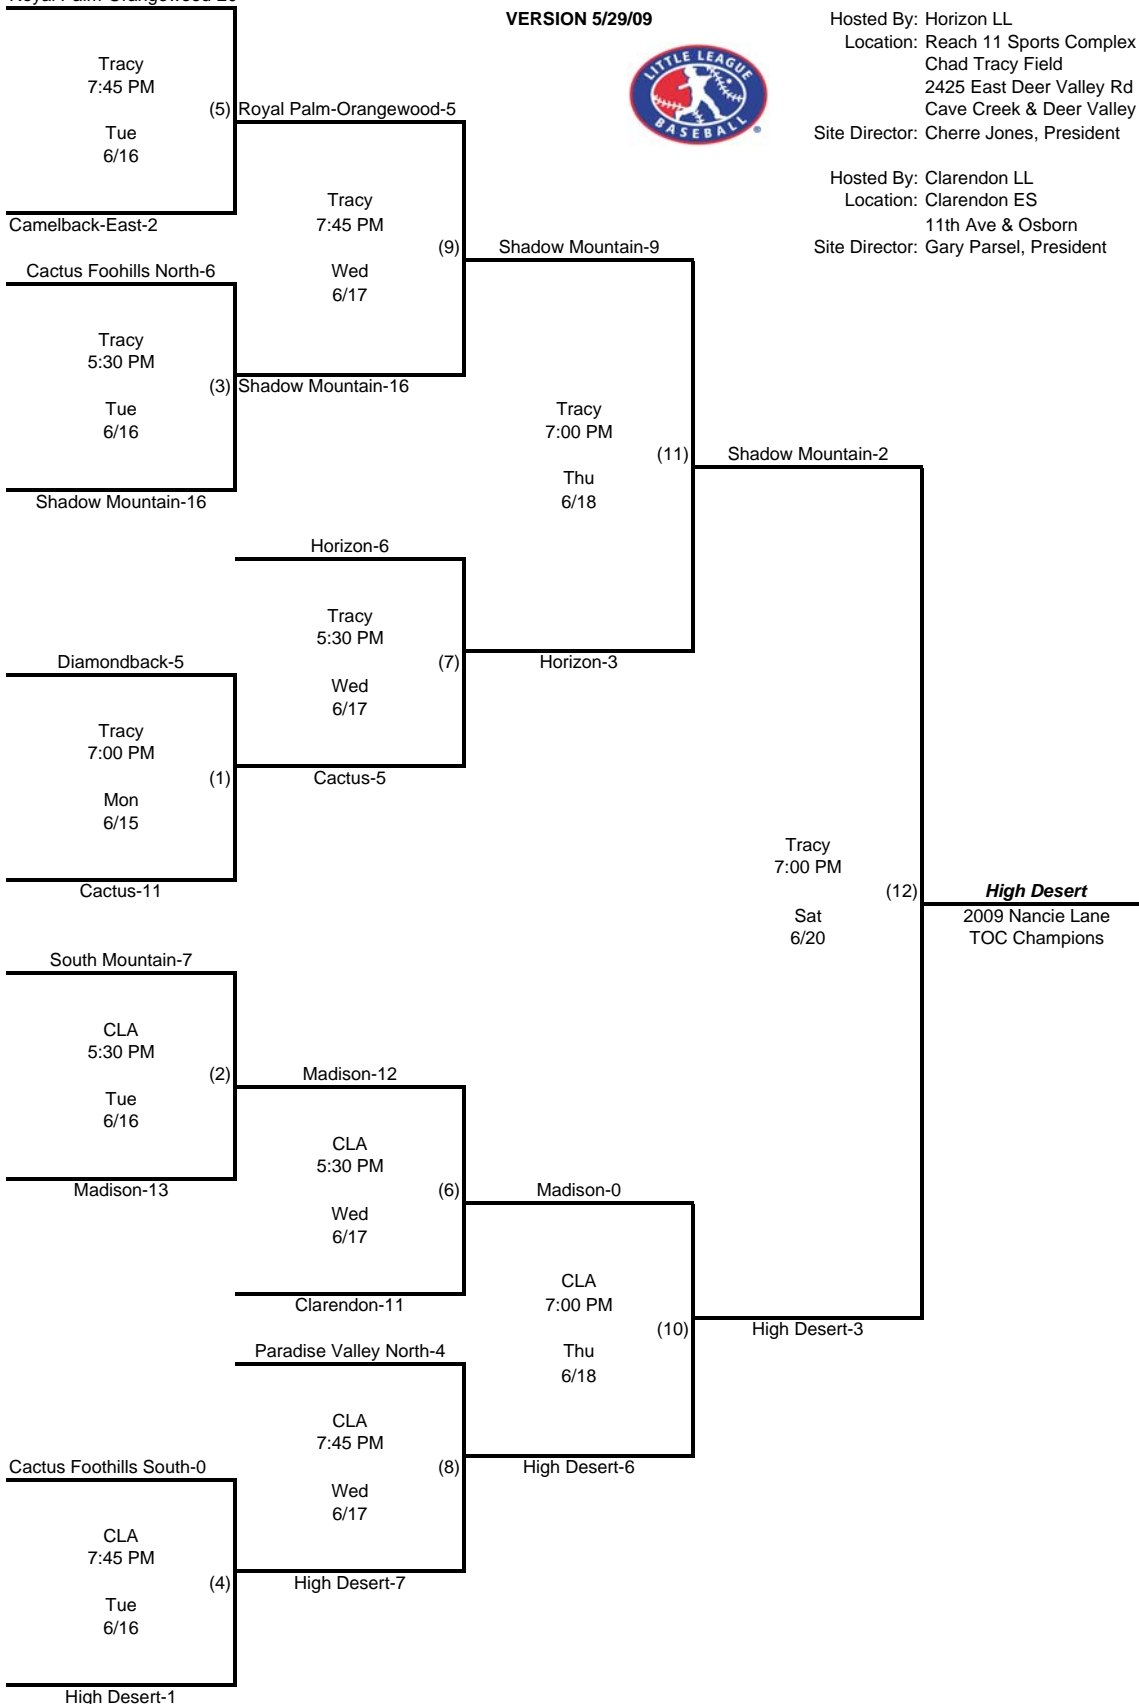

Royal Palm-Orangewood-20

VERSION 5/29/09

Hosted By: Horizon LL
Location: Reach 11 Sports Complex
Chad Tracy Field
2425 East Deer Valley Rd
Cave Creek & Deer Valley
Site Director: Cherre Jones, President

Hosted By: Clarendon LL
Location: Clarendon ES
11th Ave & Osborn
Site Director: Gary Parsel, President

All teams must be available to play at any time and any place for the duration of the tournament. Games may need to be rescheduled due to inclement weather, extended games, etc.