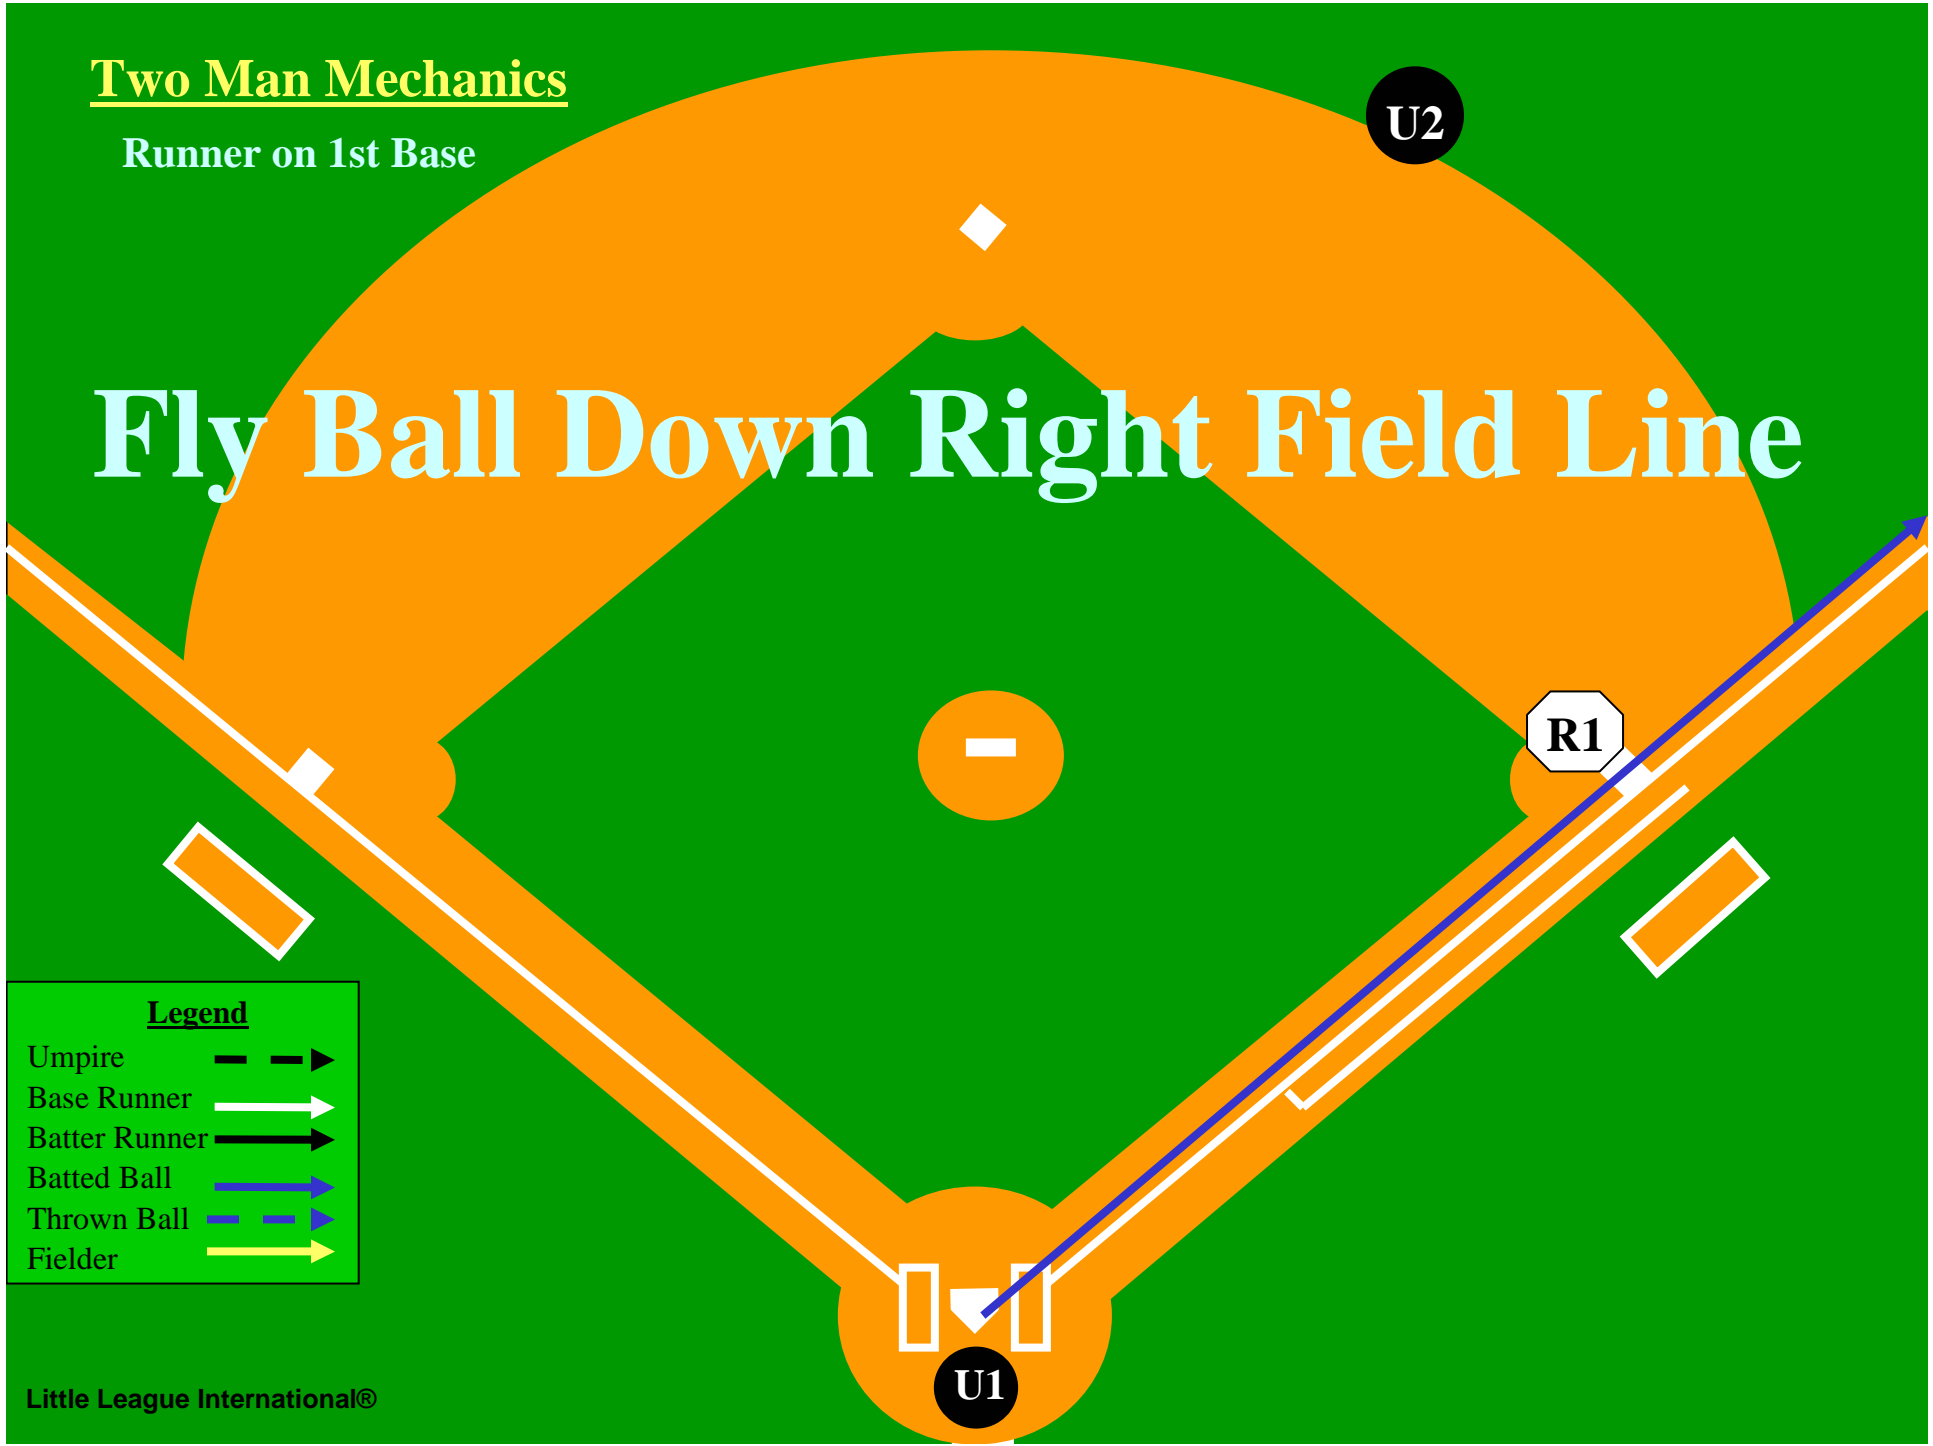

Legend	
Umpire	--->
Base Runner	—>
Batter Runner	—>
Batted Ball	—>
Thrown Ball	—>
Fielder	—>

Two Man Mechanics

Runner on 1st Base
Fly Ball Down Right
Field Line

Legend

- Umpire - - - - ->
- Base Runner - - - - ->
- Batter Runner - - - - ->
- Batted Ball - - - - ->
- Thrown Ball - - - - ->
- Fielder - - - - ->