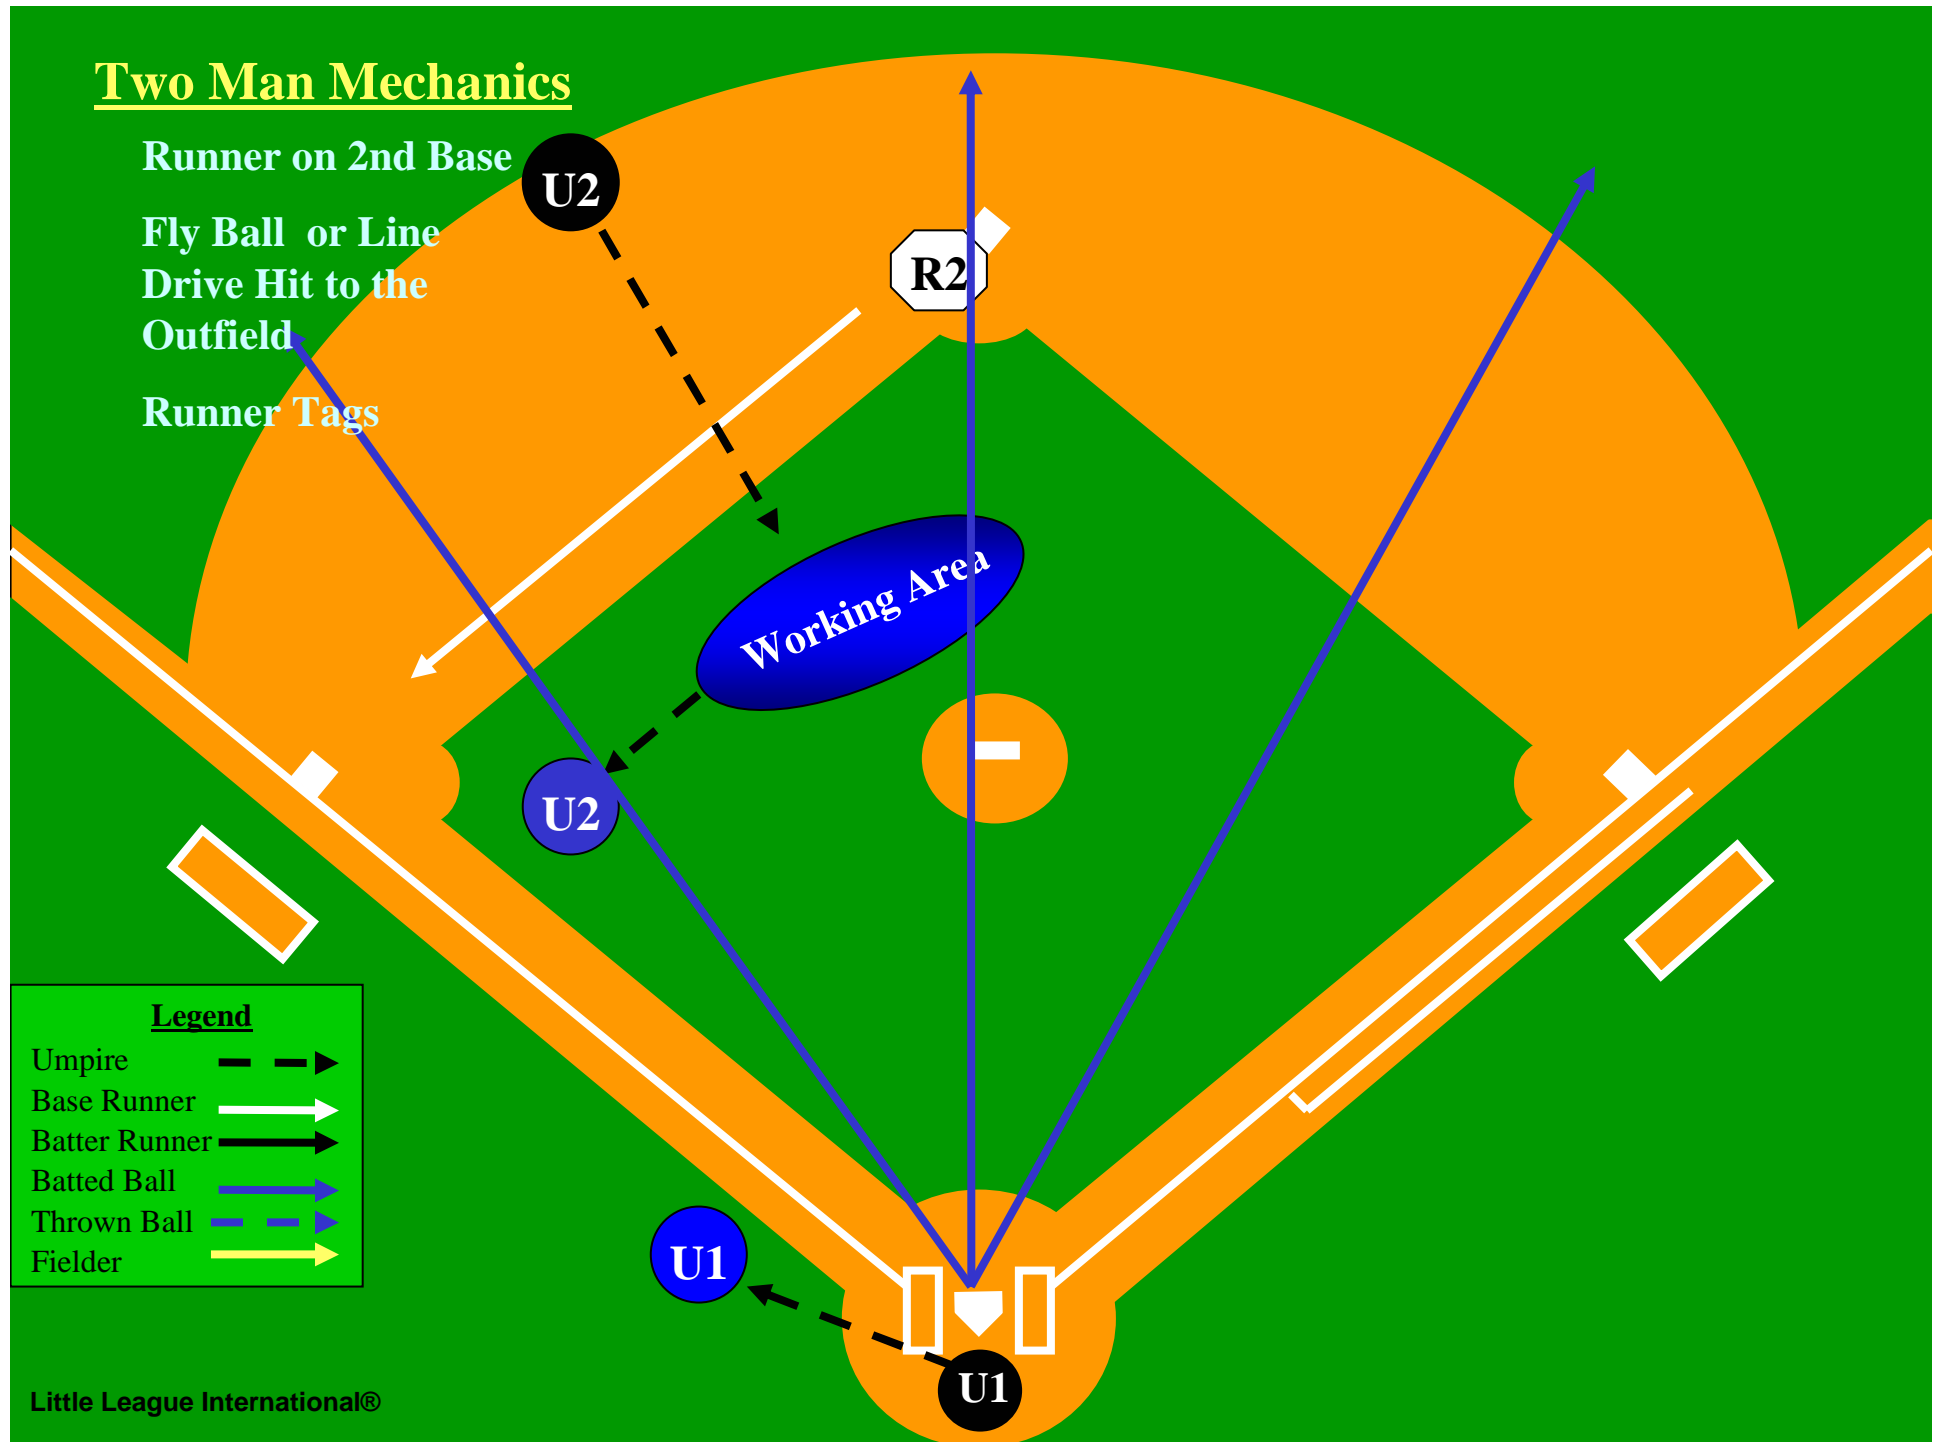

Two Man Mechanics

Runner on 2nd Base

Fly Ball or Line
Drive Hit to the
Outfield

Runner Tags