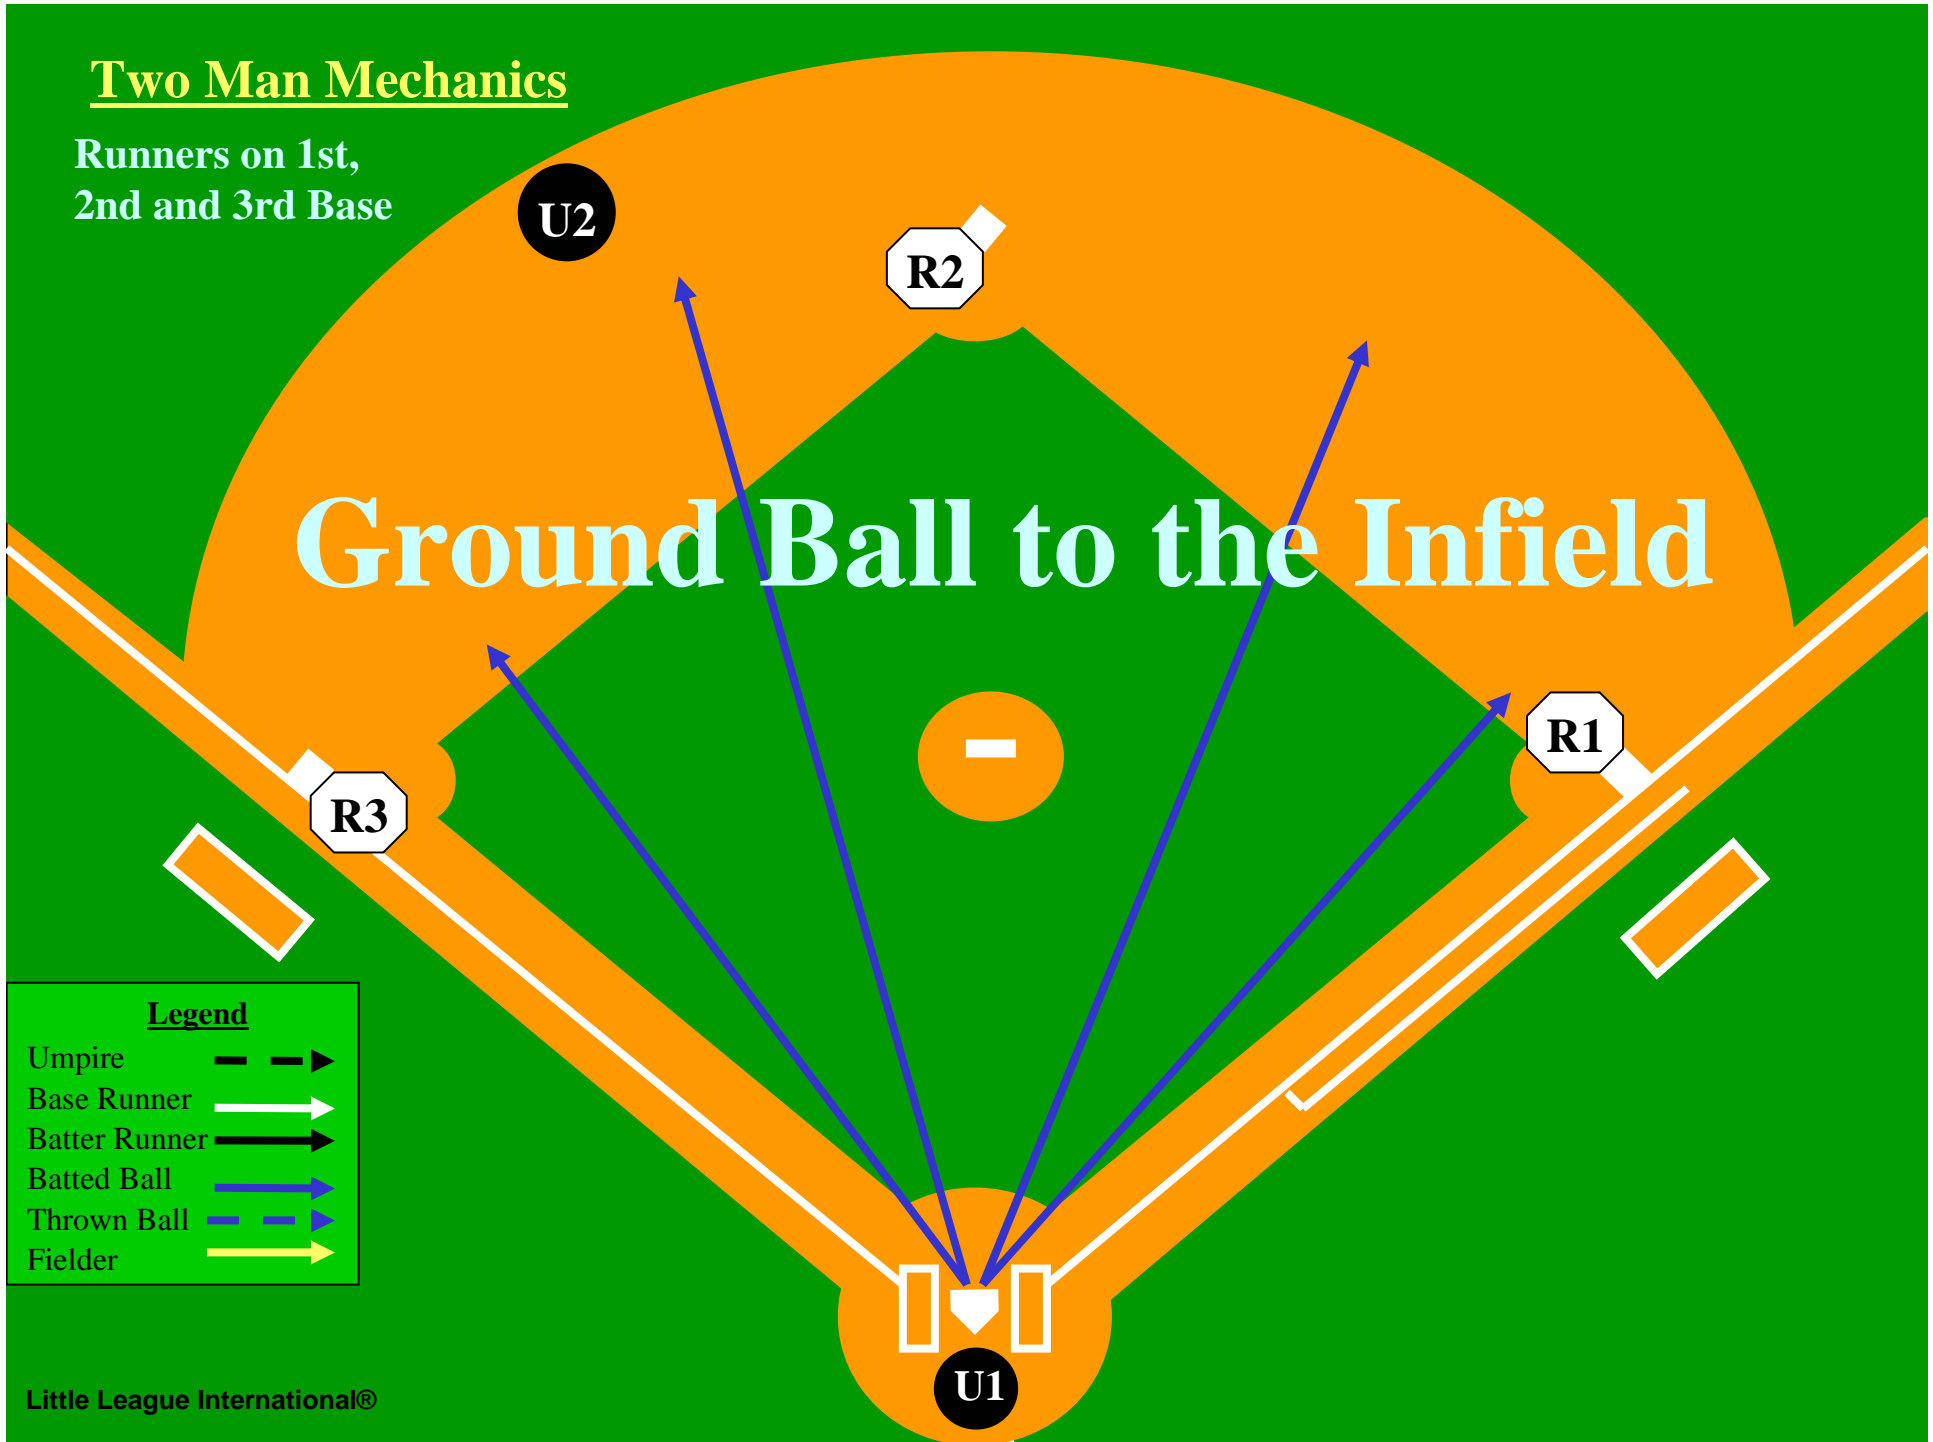

Two Man Mechanics

Runners on 1st,
2nd and 3rd Base

Ground Ball to the Infield

Legend	
Umpire	--->
Base Runner	—>
Batter Runner	—>
Batted Ball	—>
Thrown Ball	—>
Fielder	—>