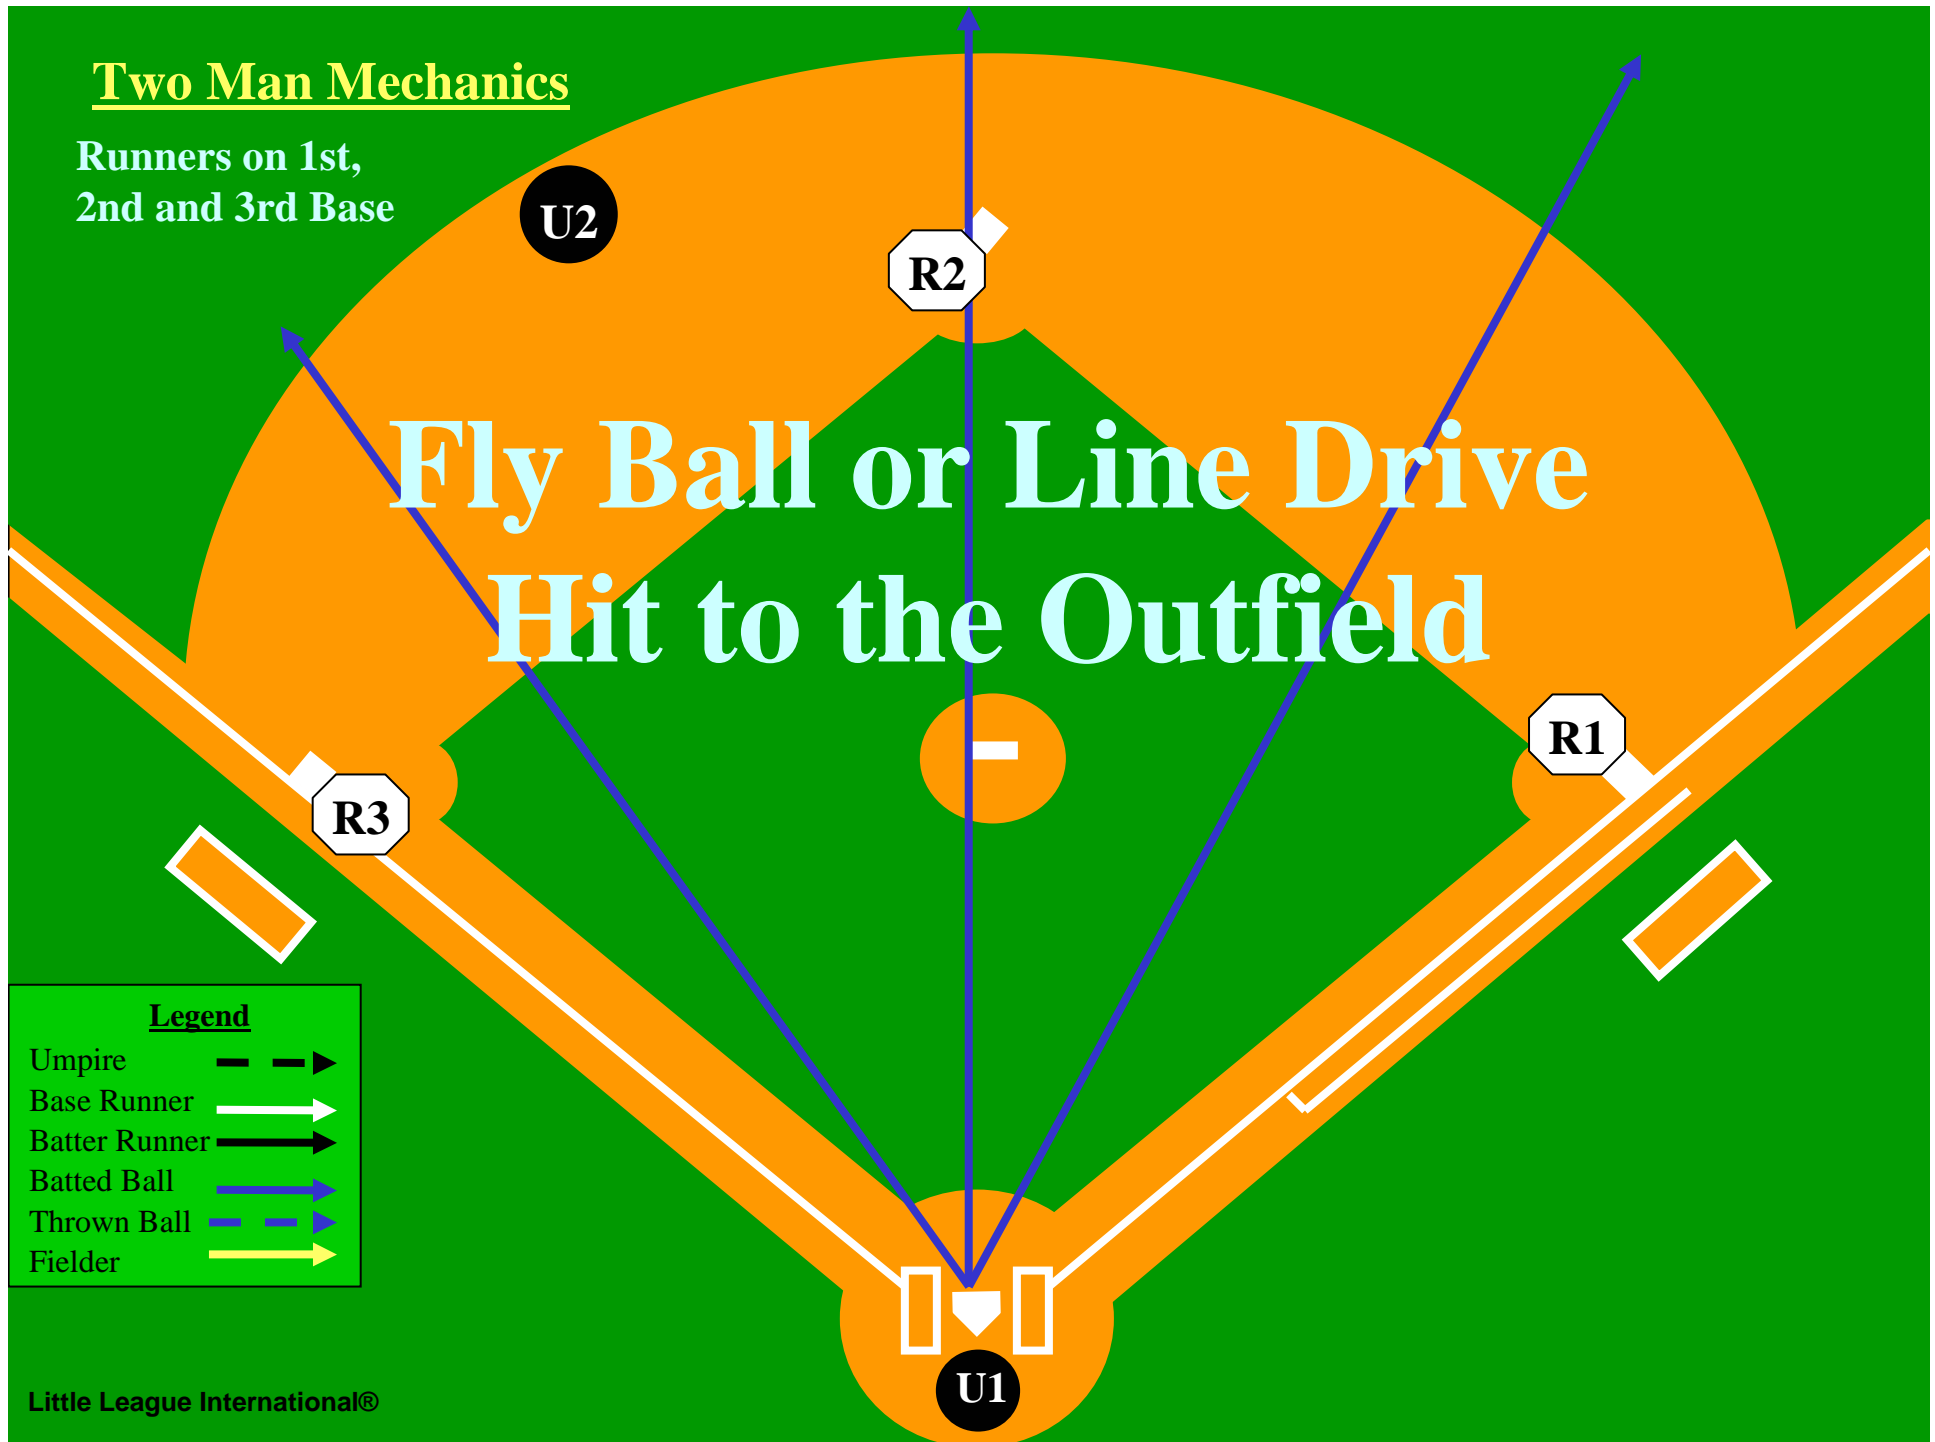

Fly Ball or Line Drive Hit to the Outfield

Legend	
Umpire	--->
Base Runner	—>
Batter Runner	—>
Batted Ball	—>
Thrown Ball	—>
Fielder	—>

Two Man Mechanics

Runners on 1st,
2nd and 3rd Base

Fly Ball or Line
Drive Hit to the
Outfield