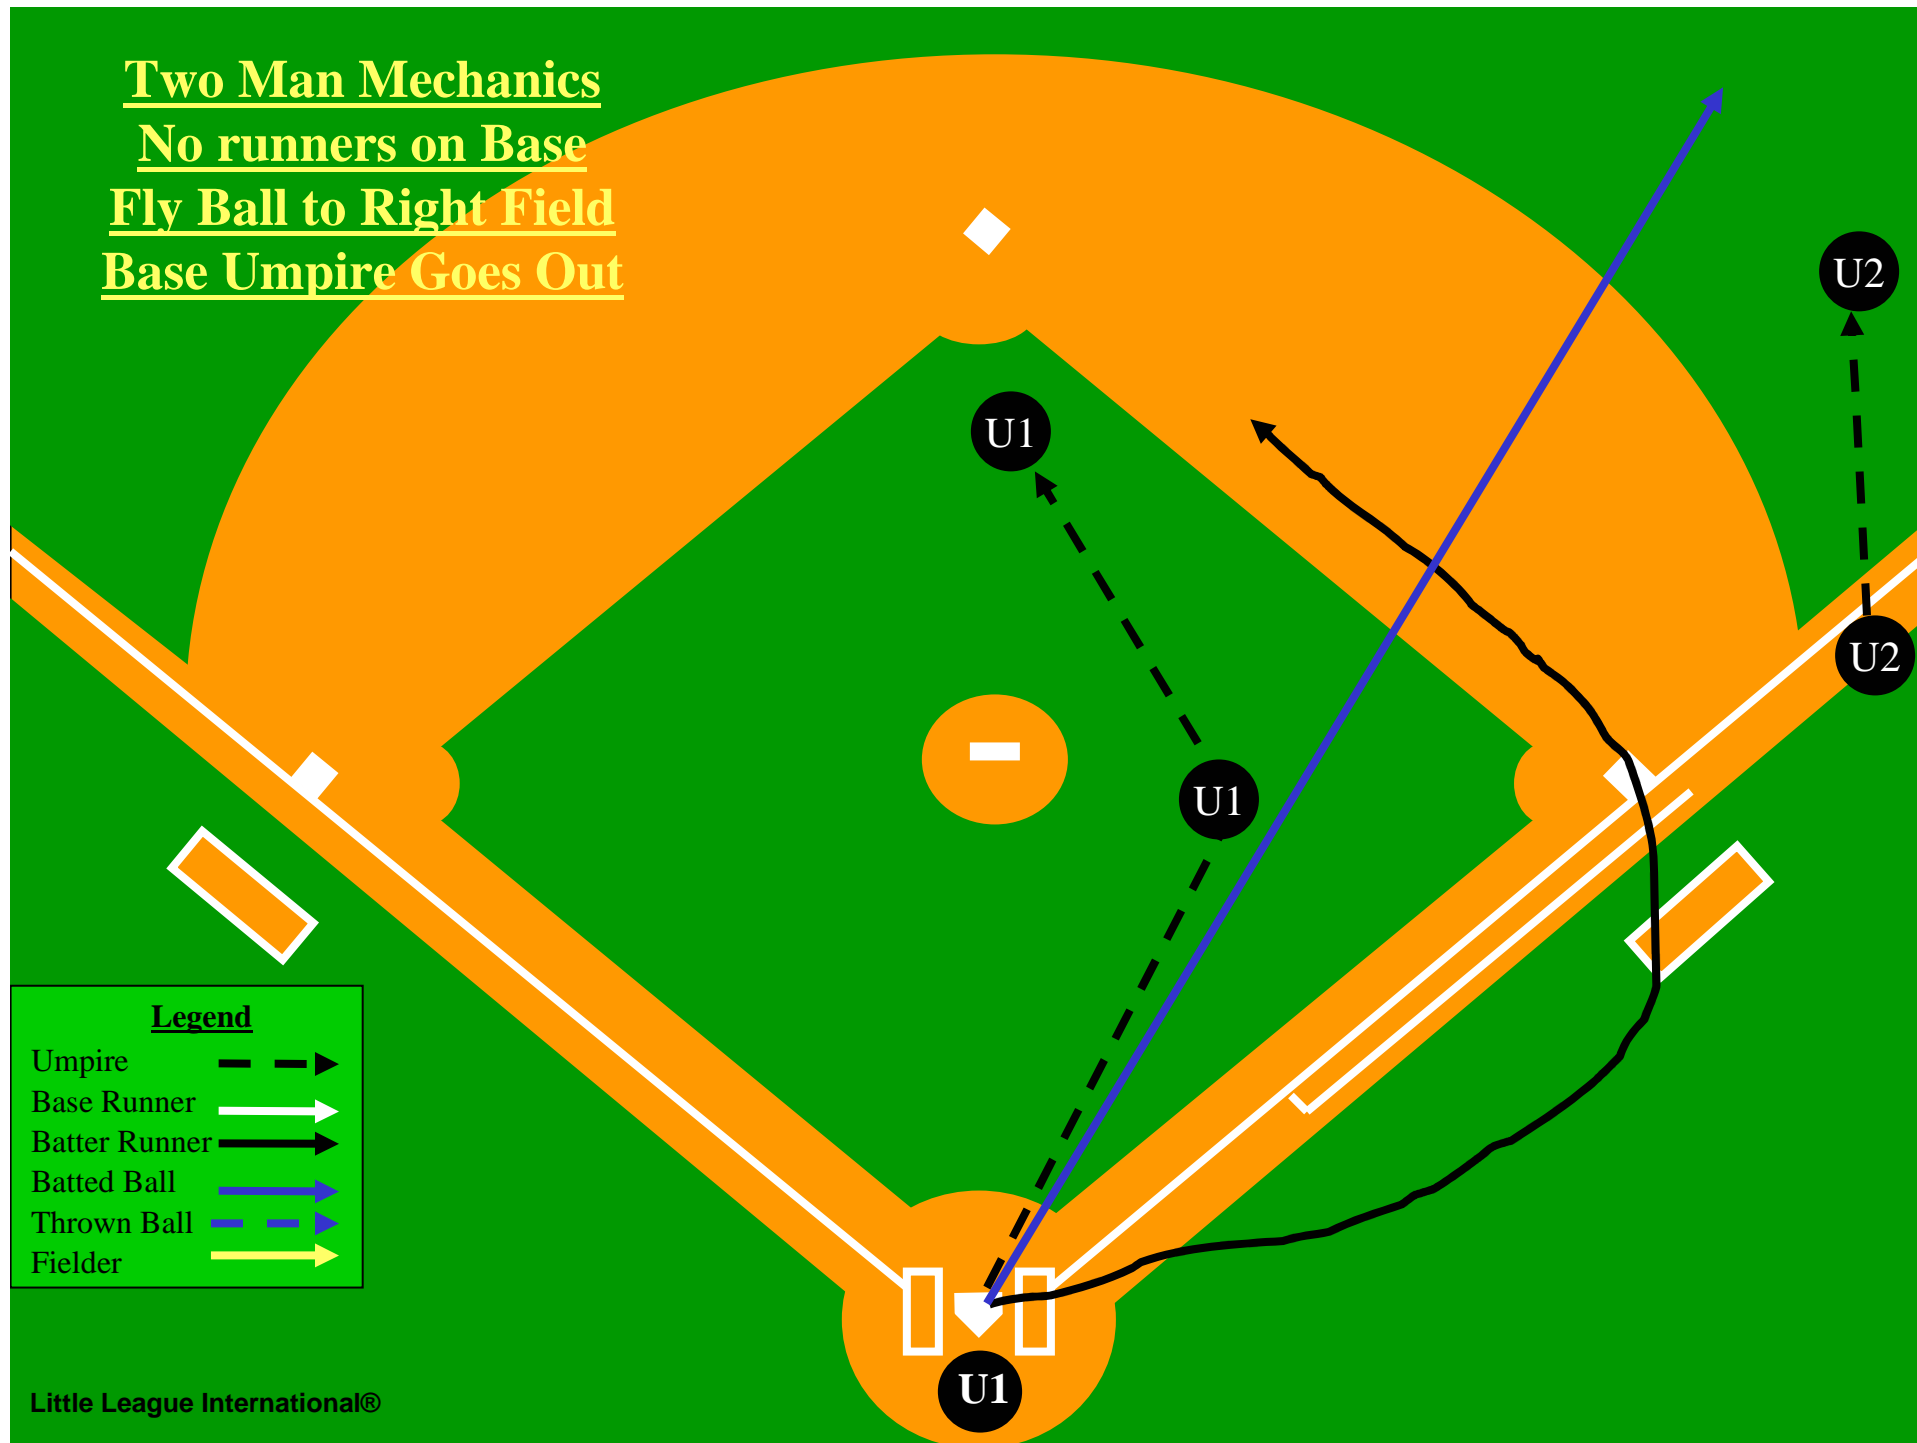

Two Man Mechanics
No runners on Base
Fly Ball to Right Field
Base Umpire Goes Out