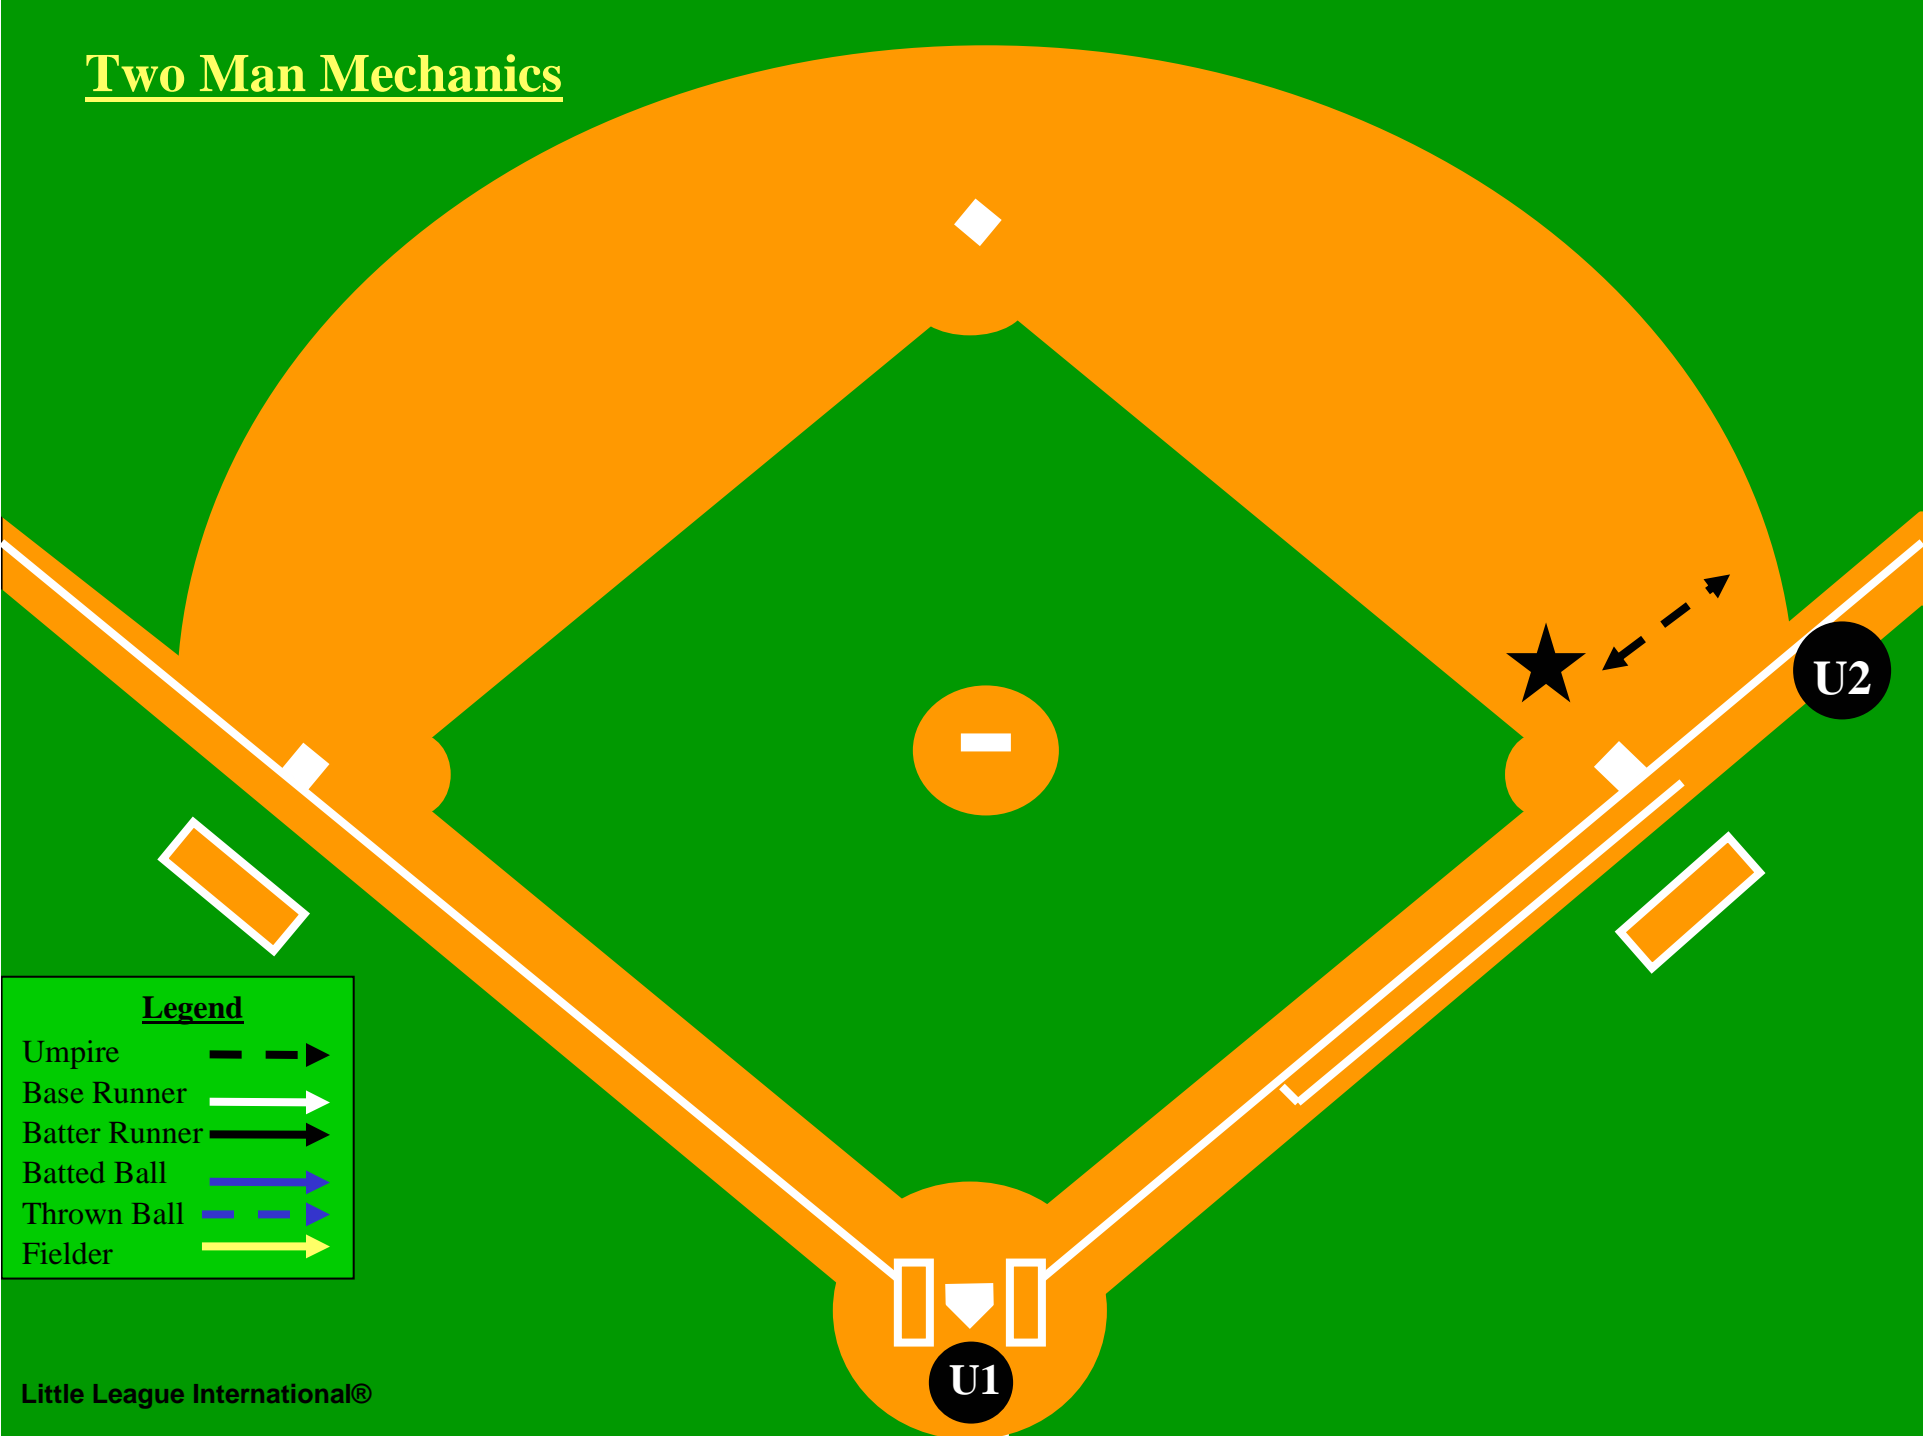

Two Man Mechanics