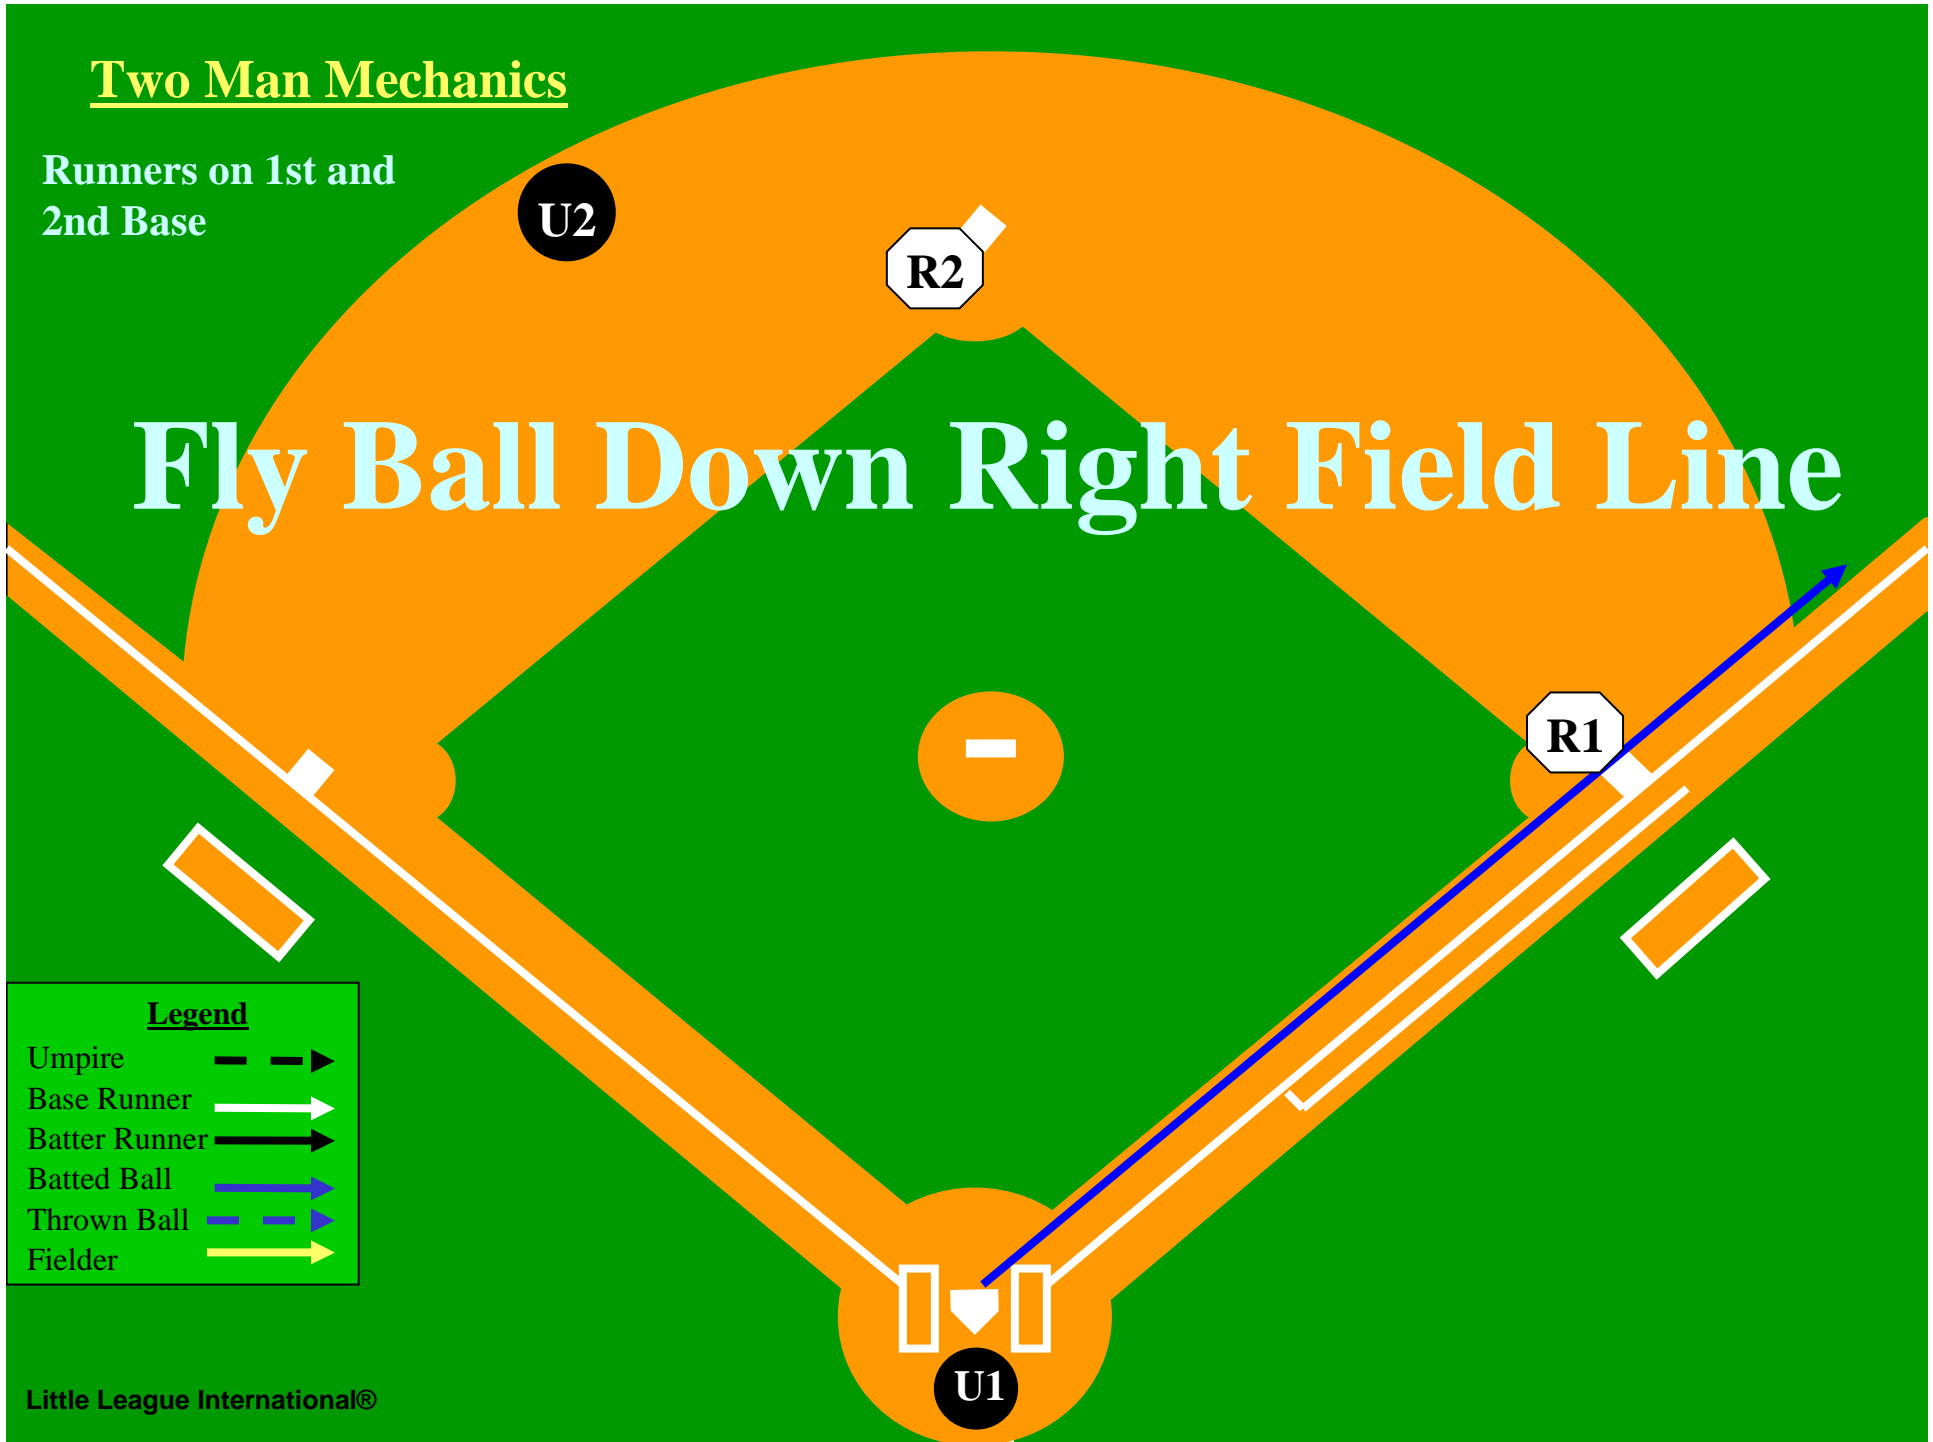

Two Man Mechanics

Runners on 1st and 2nd Base

Fly Ball Down Right Field Line

Legend	
Umpire	--->
Base Runner	—>
Batter Runner	—>
Batted Ball	—>
Thrown Ball	—>
Fielder	—>