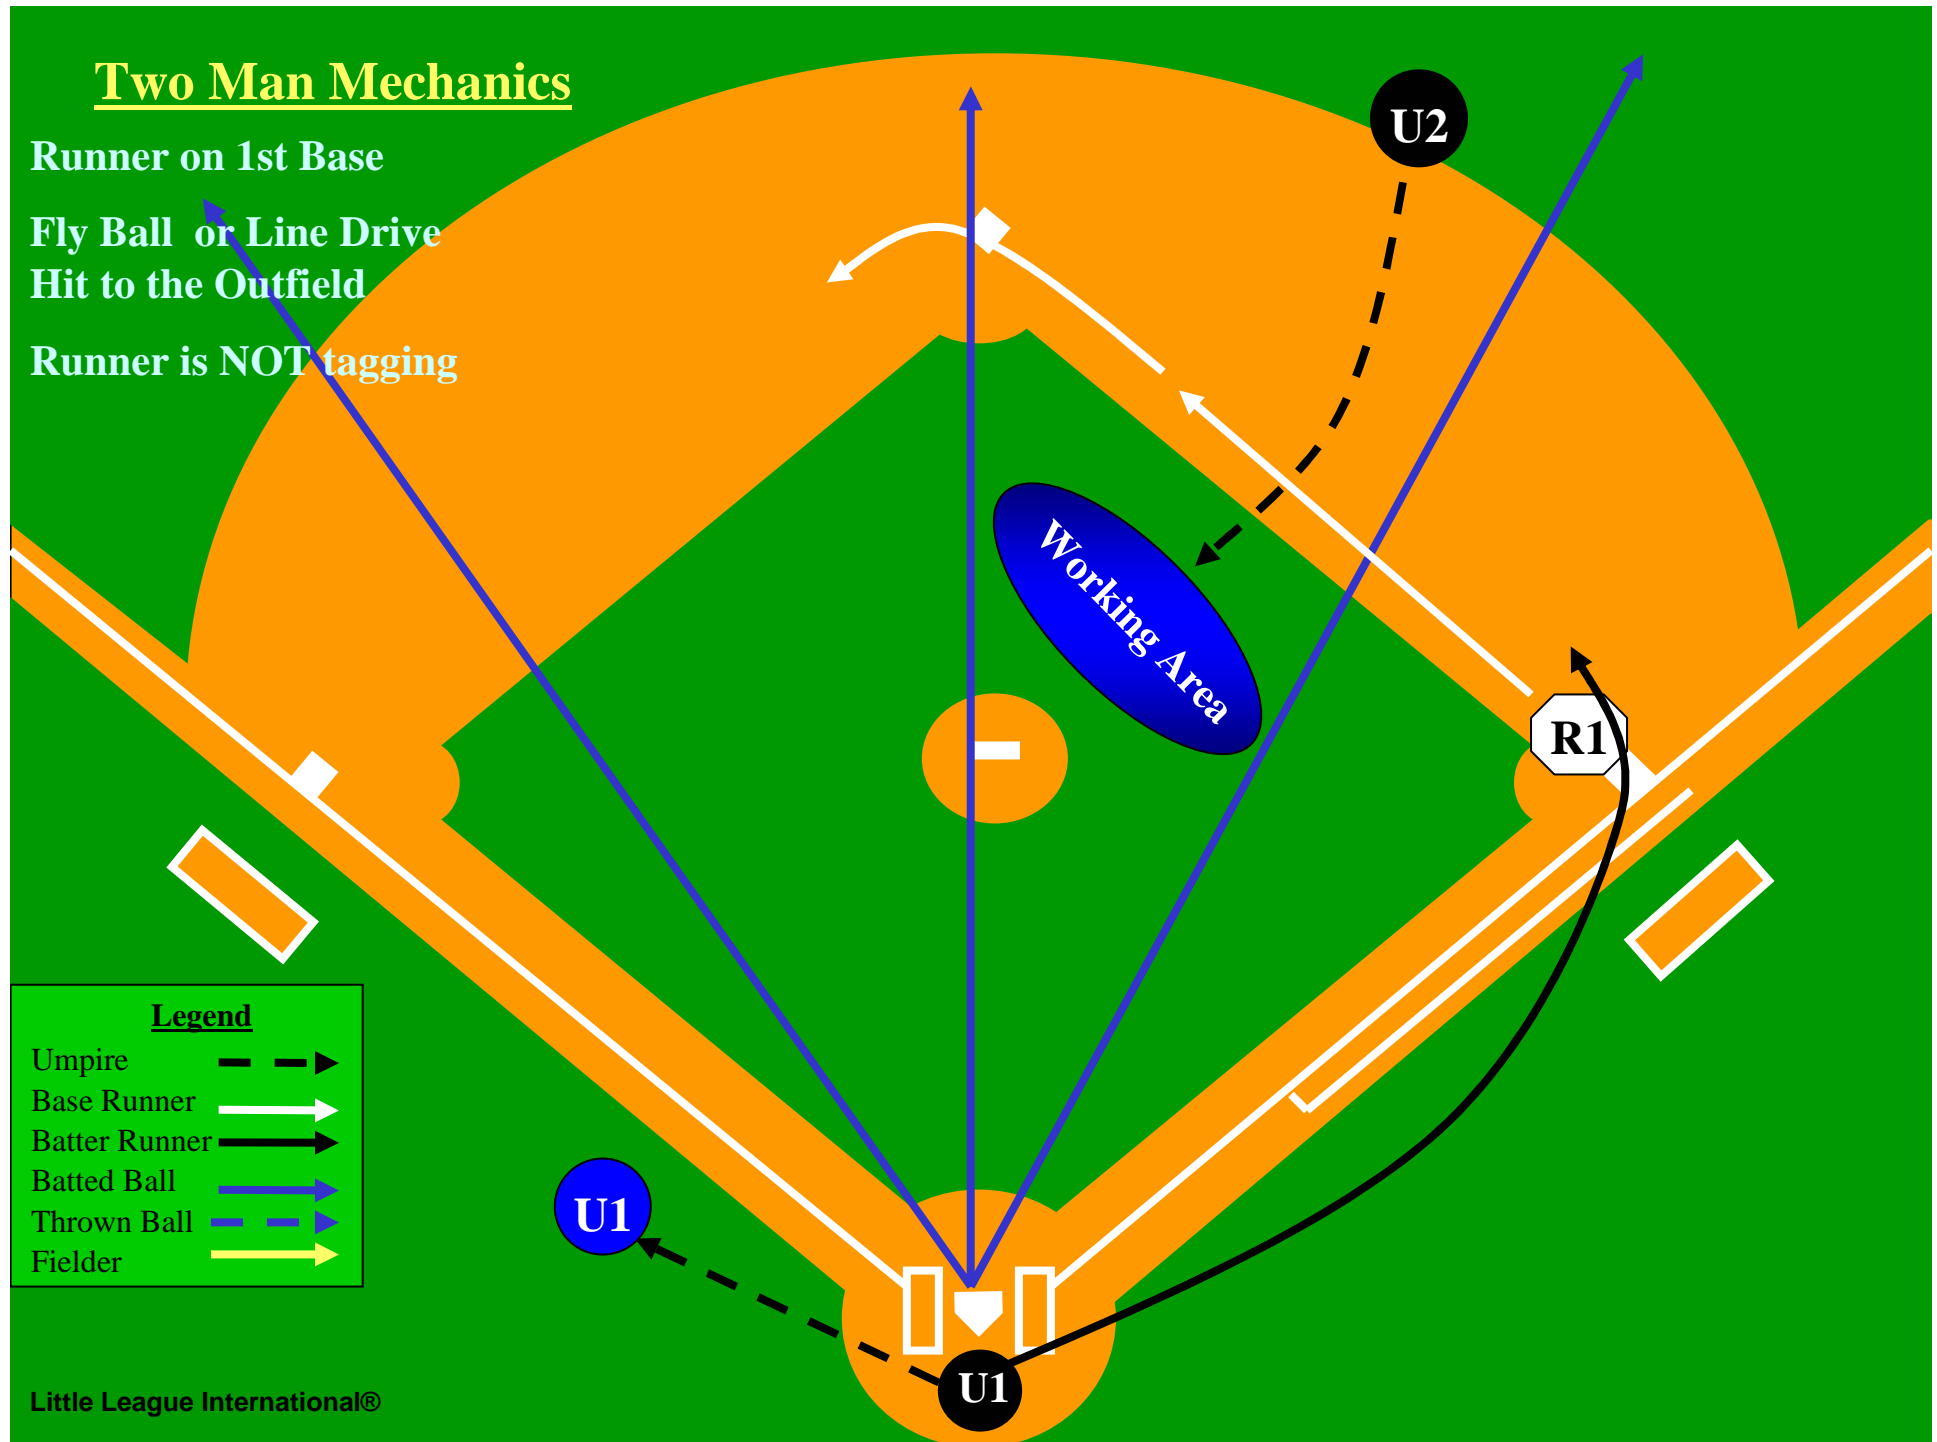

Two Man Mechanics

Runner on 1st Base
Fly Ball or Line Drive
Hit to the Outfield
Runner is NOT tagging

If play at 3rd

If play at 3rd, then
overthrow

Legend

- Umpire - - - - ->
- Base Runner - - - - ->
- Batter Runner - - - - ->
- Batted Ball - - - - ->
- Thrown Ball - - - - ->
- Fielder - - - - ->