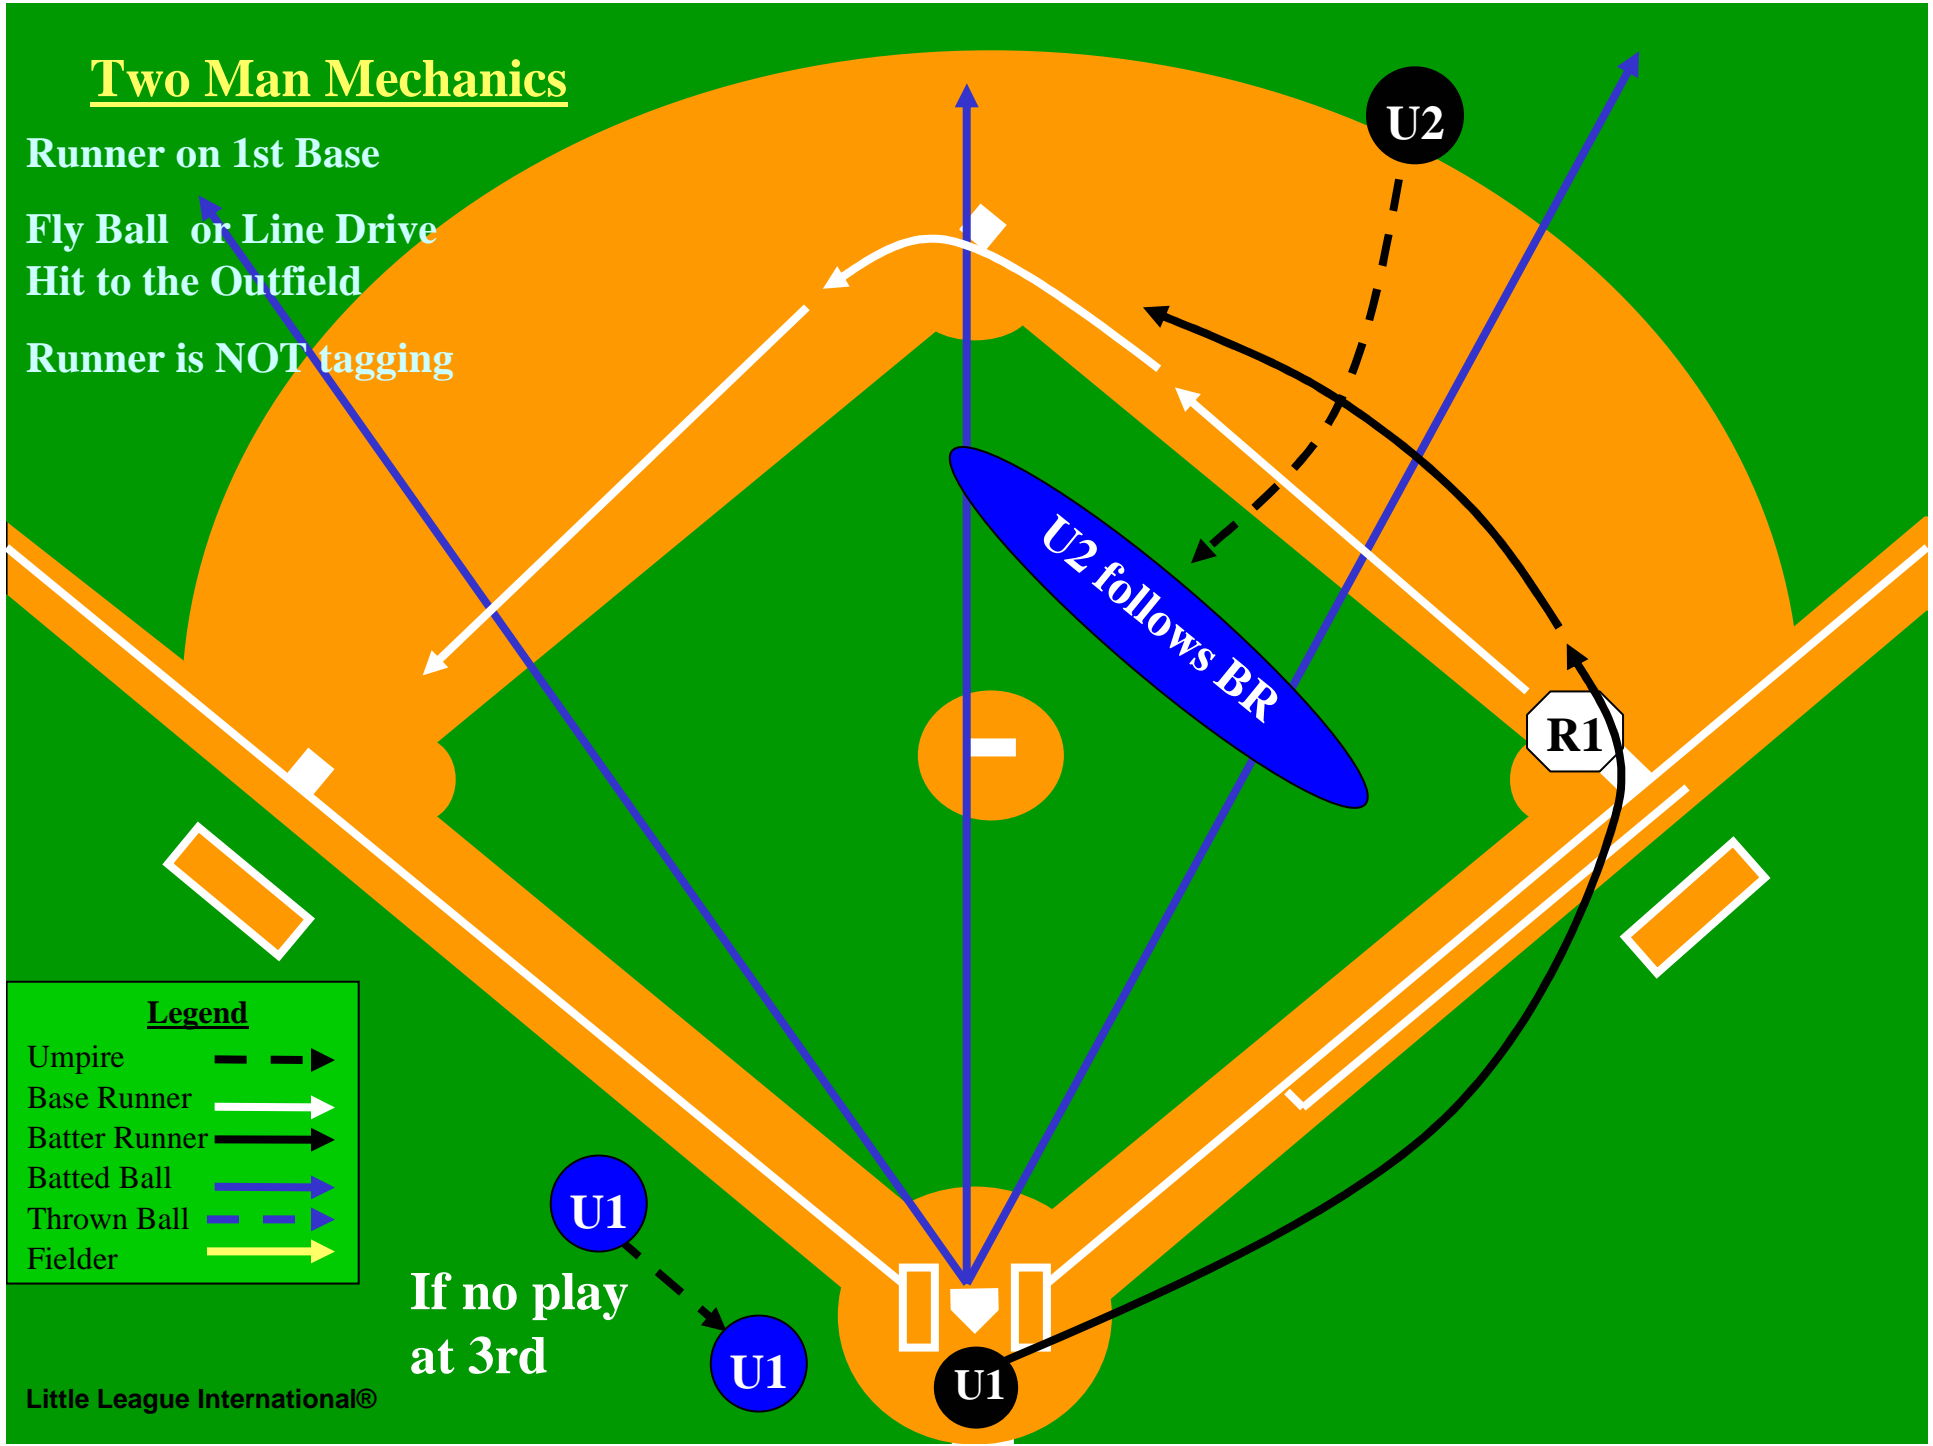

Two Man Mechanics

Runner on 1st Base
Fly Ball or Line Drive
Hit to the Outfield
Runner is NOT tagging