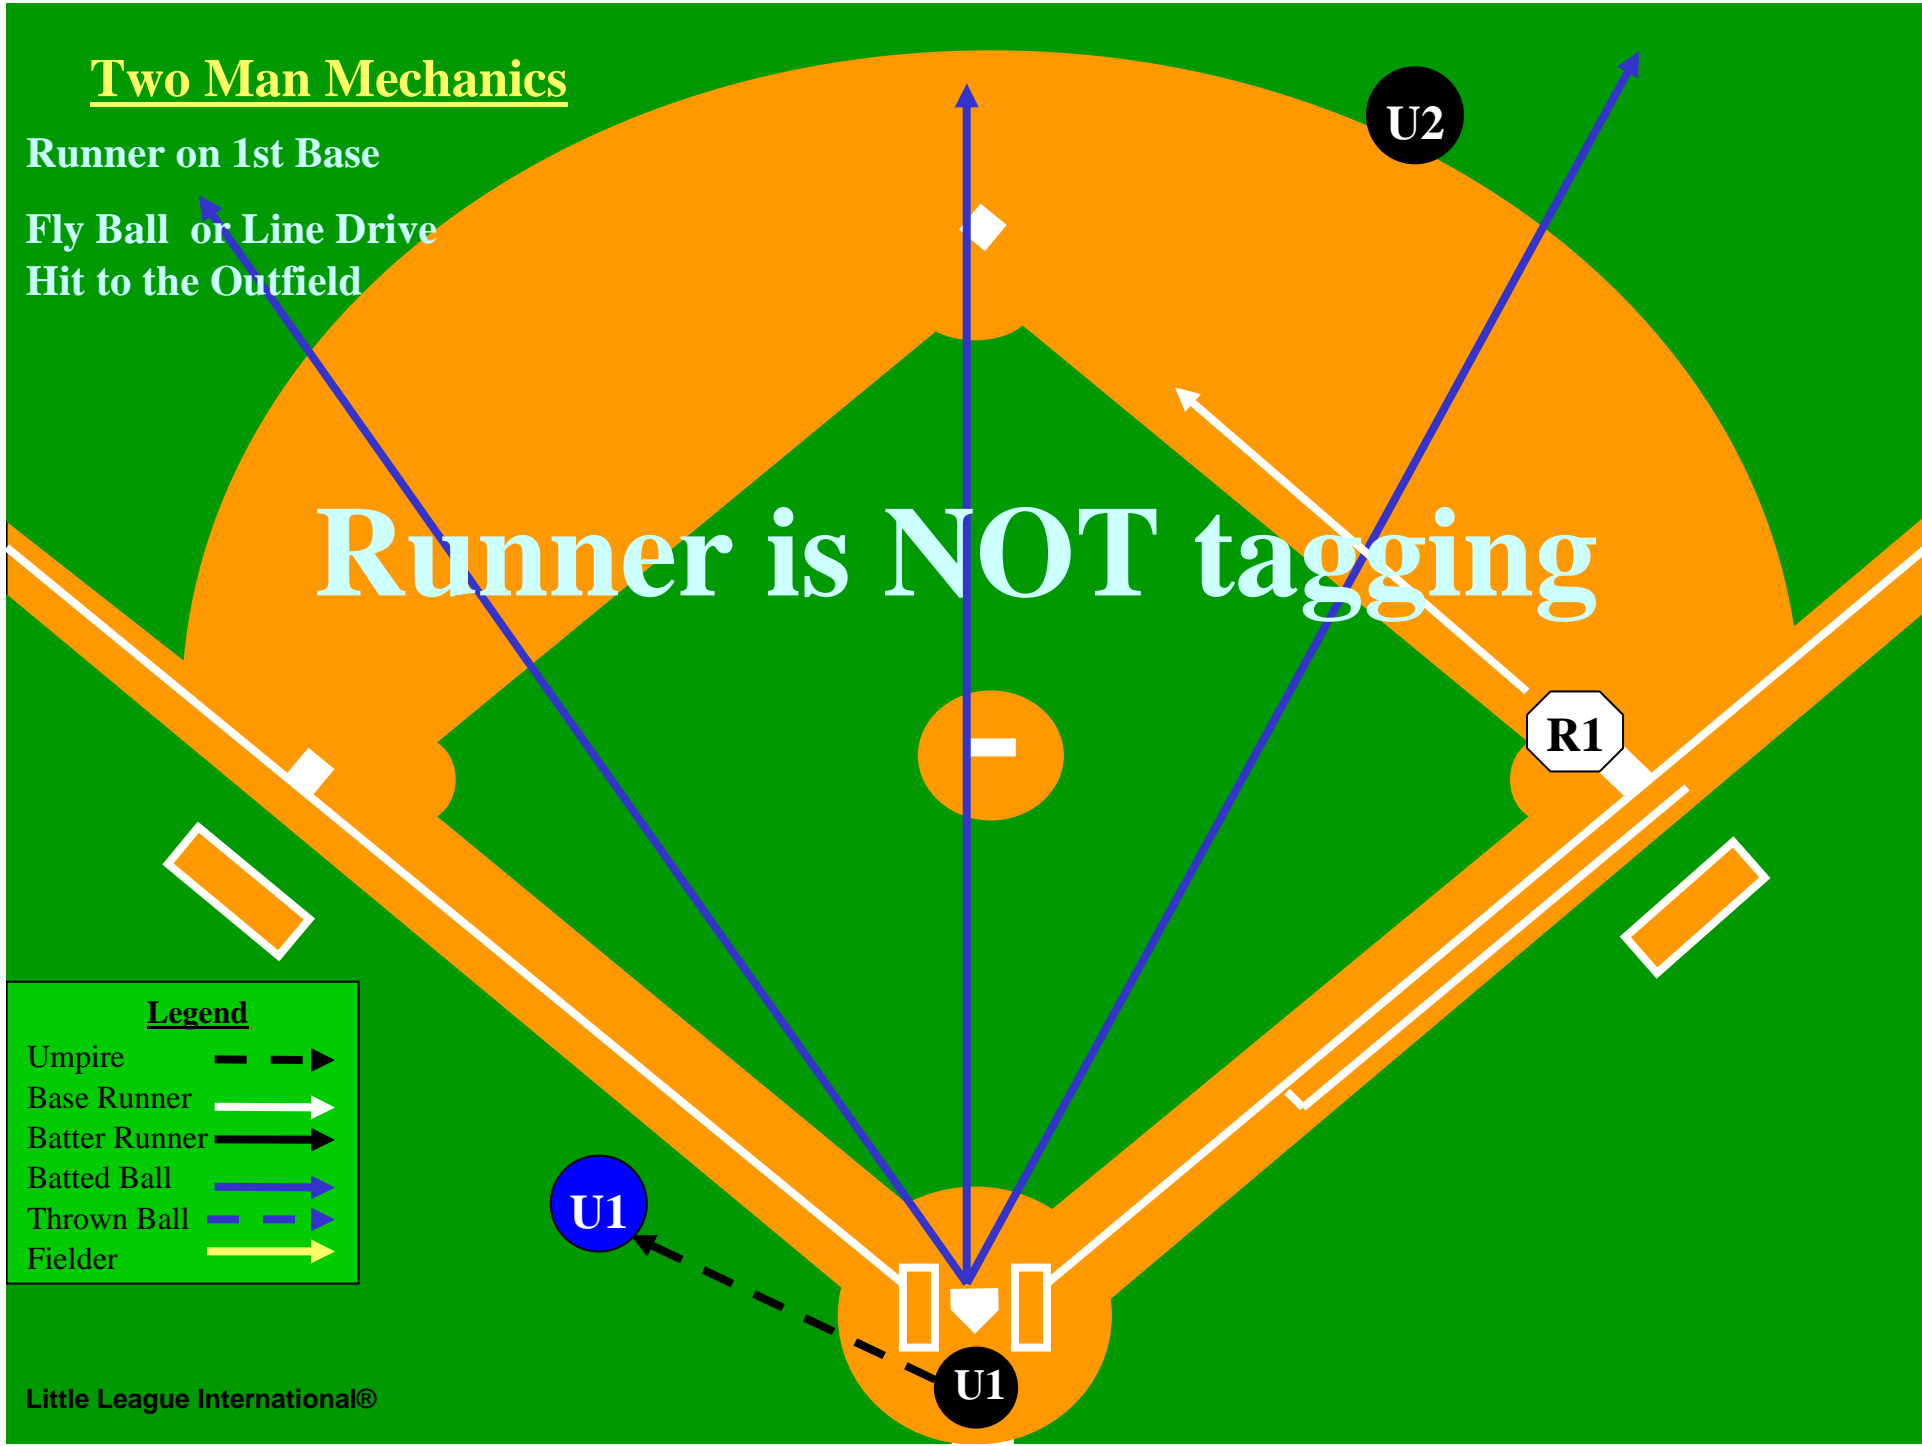

Two Man Mechanics

Runner on 1st Base

Fly Ball or Line Drive
Hit to the Outfield

Runner is NOT tagging

U2

R1

U1

U1

Legend

- Umpire
- Base Runner
- Batter Runner
- Batted Ball
- Thrown Ball
- Fielder