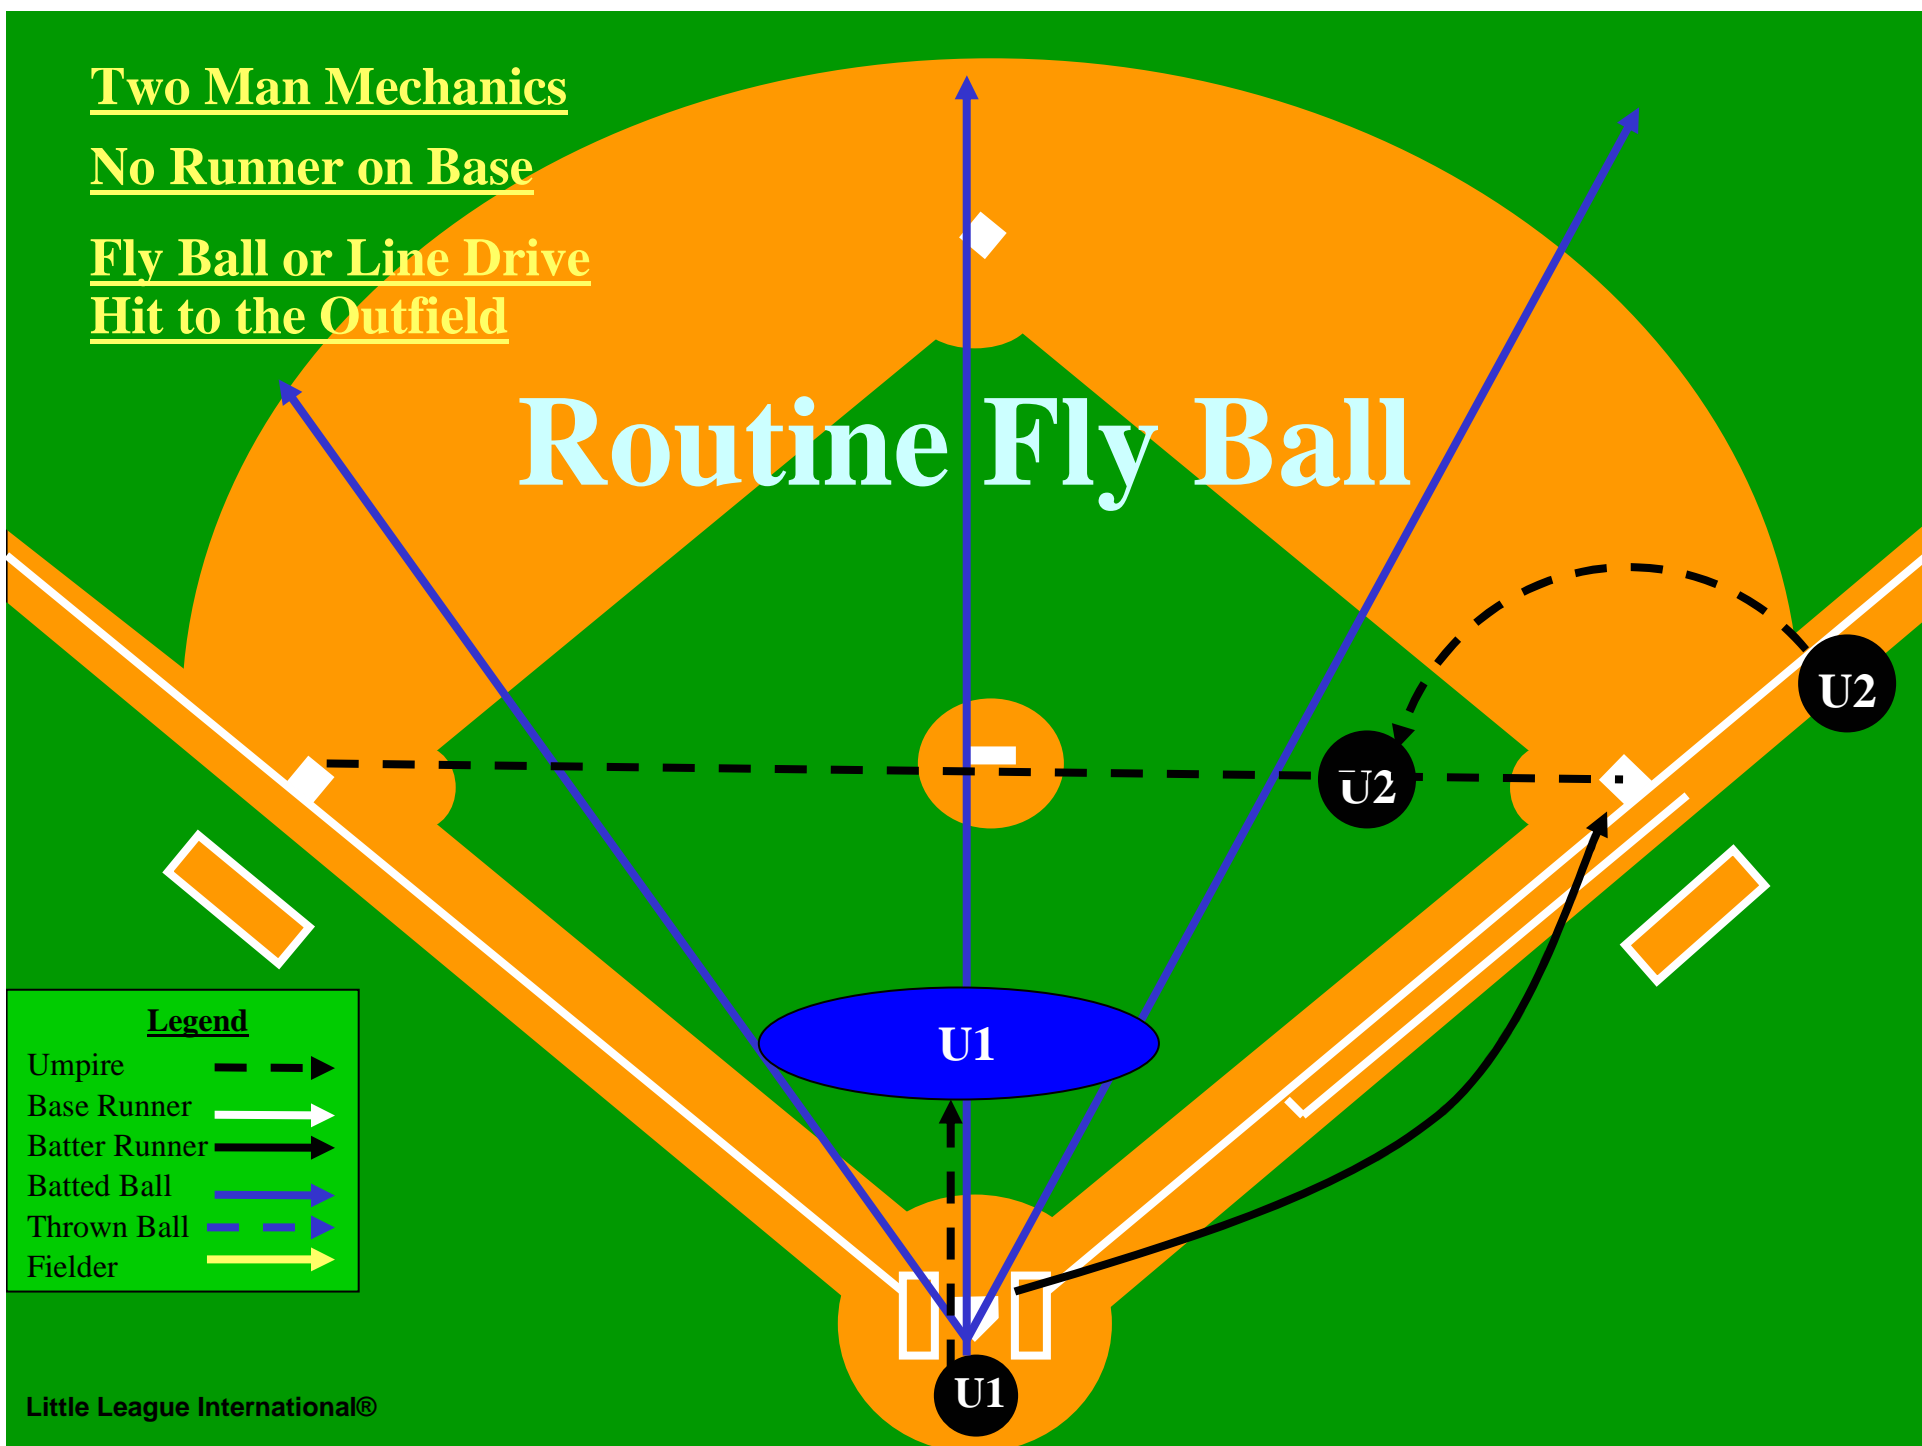

Fly Ball or Line Drive

Hit to the Outfield

Routine Fly Ball

Legend

- Umpire
- Base Runner
- Batter Runner
- Batted Ball
- Thrown Ball
- Fielder

Two Man Mechanics

Trouble ball To Right Field

<u>Legend</u>	
Umpire	--->
Base Runner	—>
Batter Runner	—>
Batted Ball	—>
Thrown Ball	—>
Fielder	—>