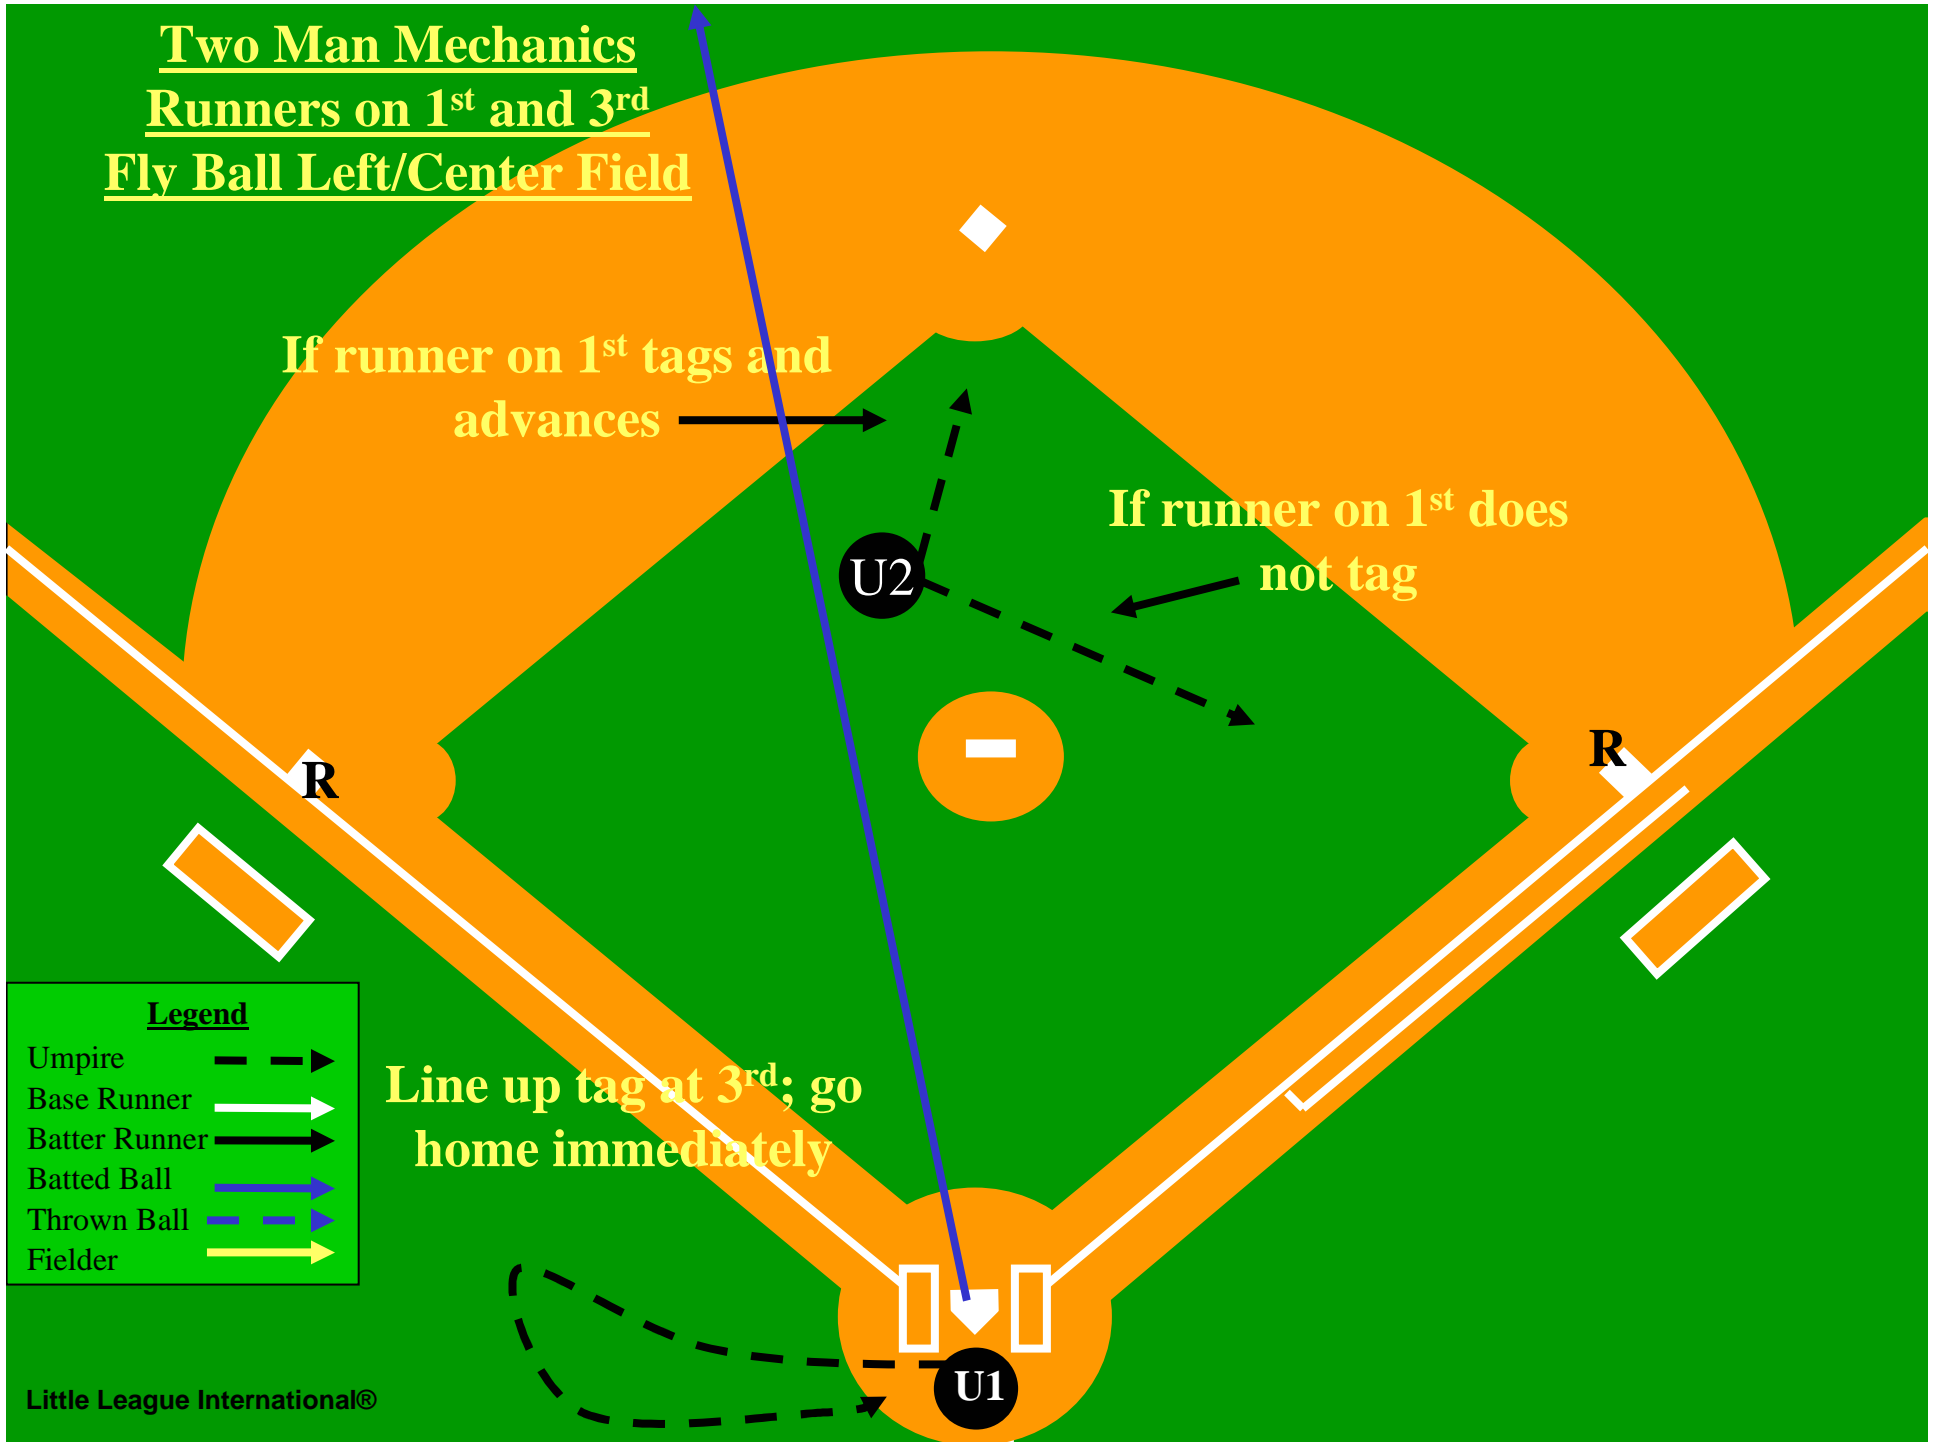

Line up tag at 3rd; go home immediately

Legend	
Umpire	--->
Base Runner	—>
Batter Runner	—>
Batted Ball	—>
Thrown Ball	—>
Fielder	—>

Two Man Mechanics

Runners on 1st and 3rd

Fly ball/Base Hit Left Field Line