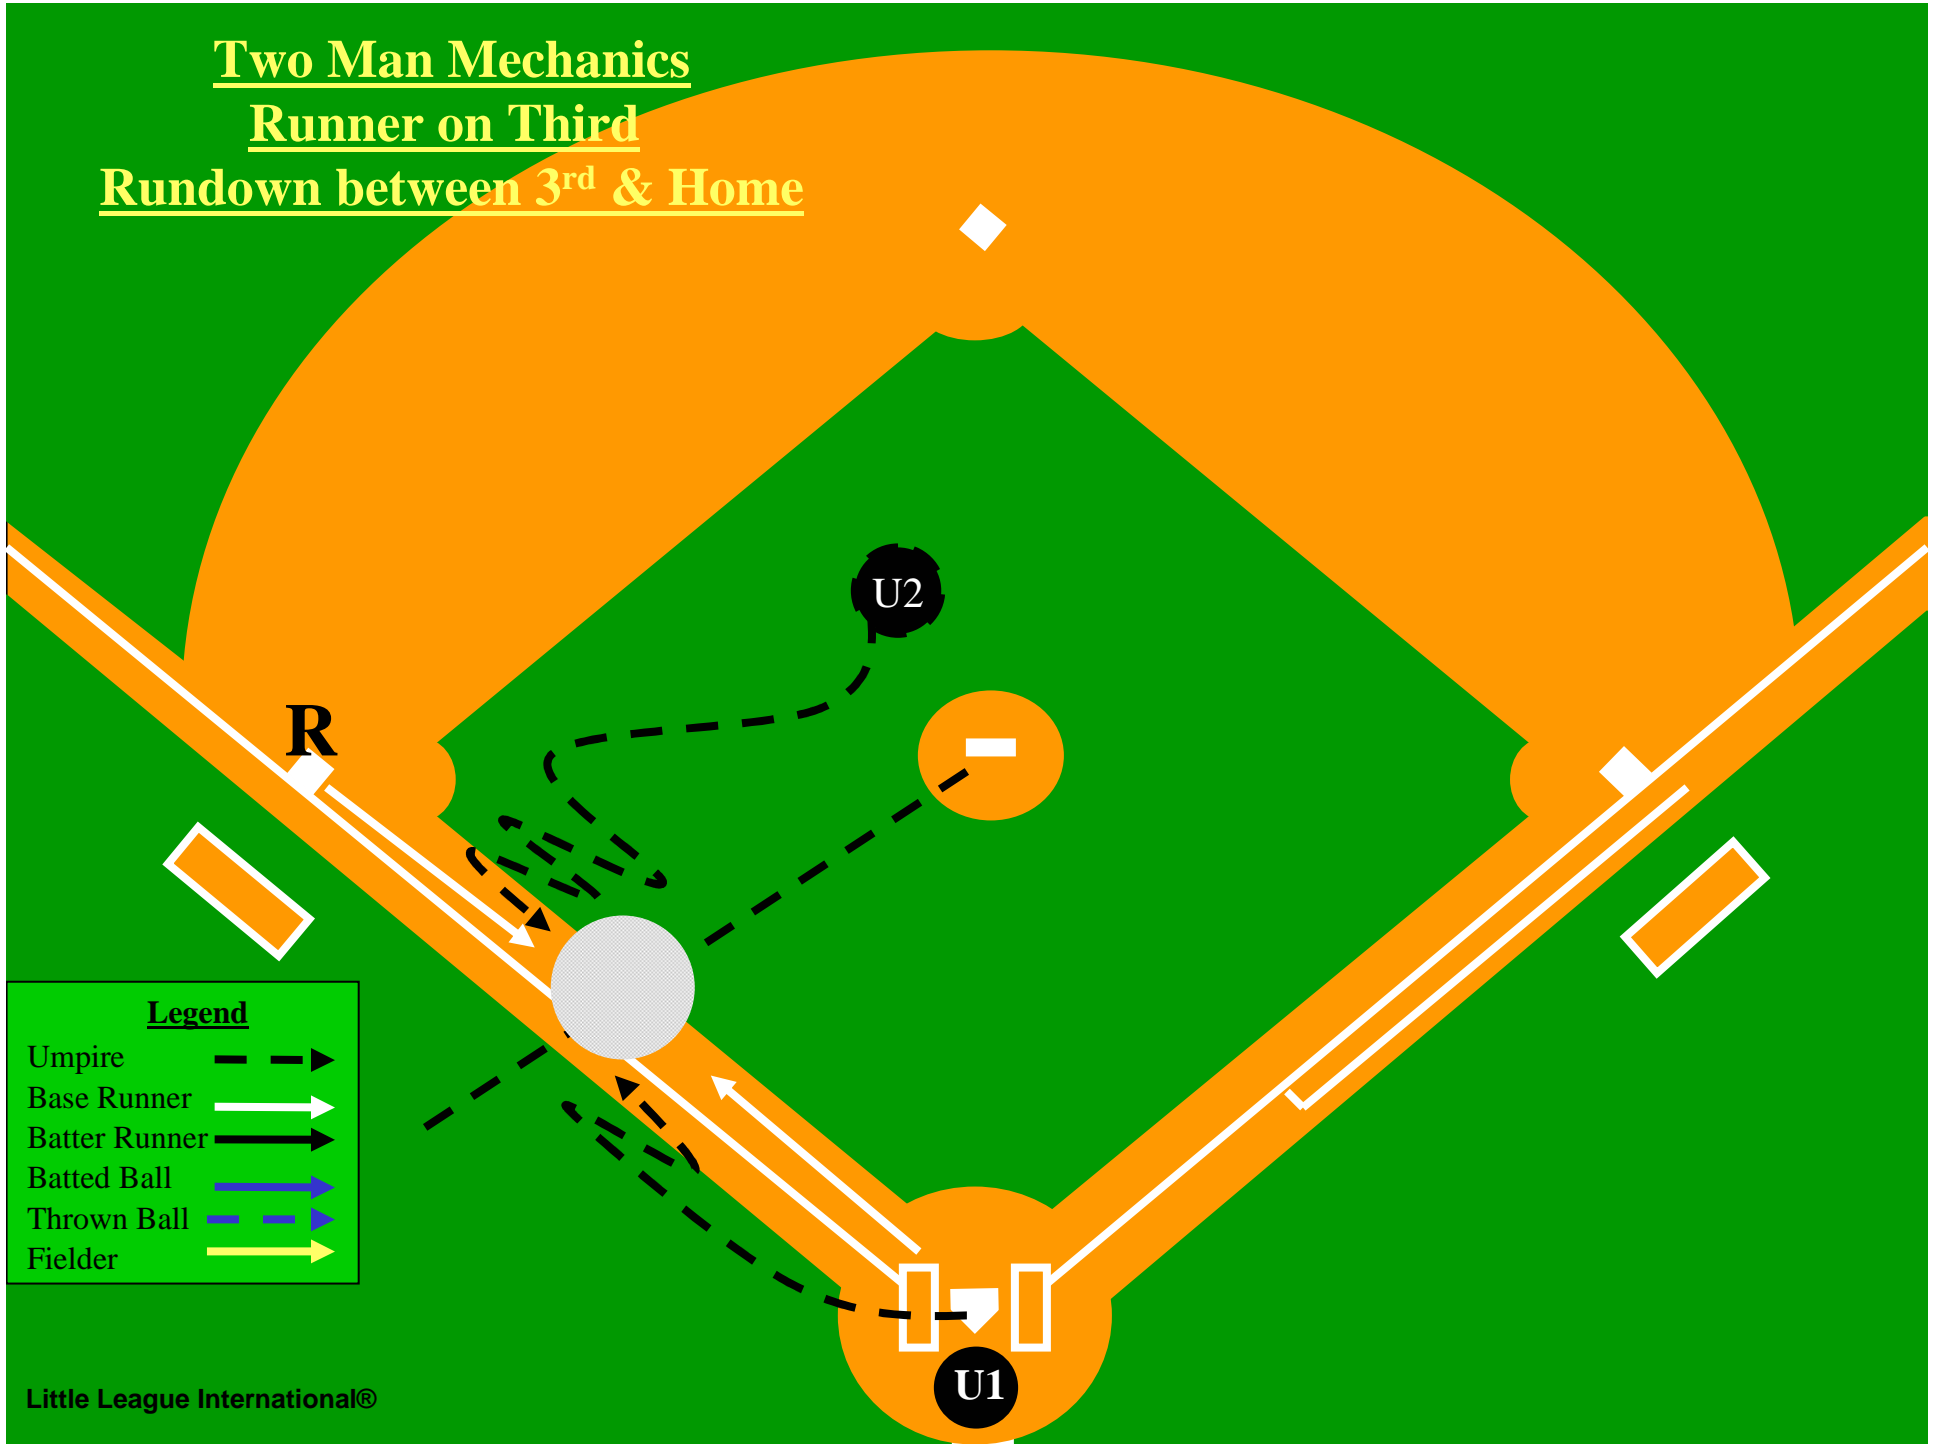

Overthrow R1 breaks for home

Two Man Mechanics

Rundowns

<u>Legend</u>	
Umpire	--->
Base Runner	—>
Batter Runner	—>
Batted Ball	—>
Thrown Ball	—>
Fielder	—>

Two Man Mechanics
Runner on Third
Rundown between 3rd & Home