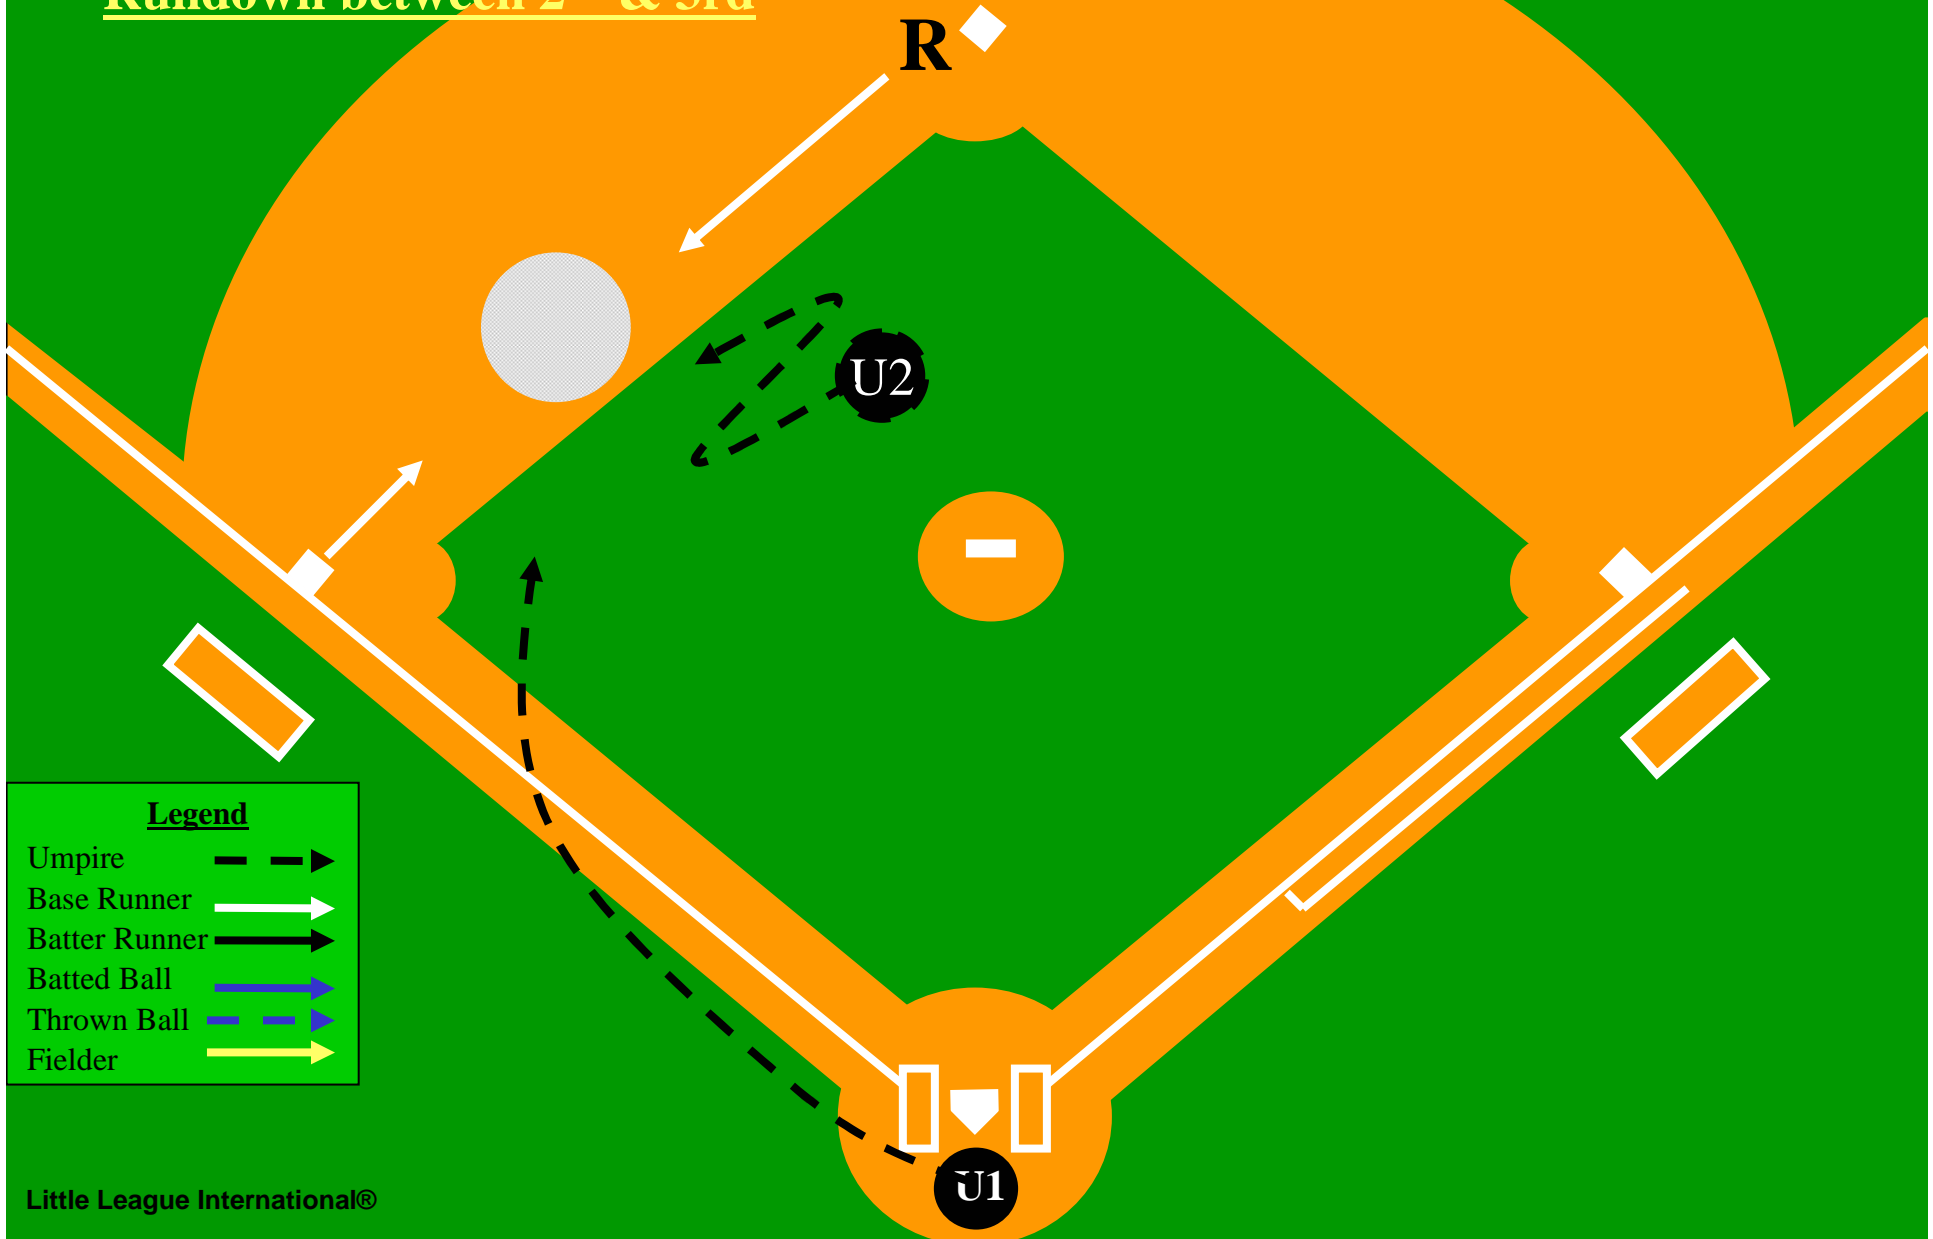

Two Man Mechanics
Runner on 2nd Only
Rundown between 2nd & 3rd

Legend

Umpire	--->
Base Runner	—>
Batter Runner	—>
Batted Ball	—>
Thrown Ball	—>
Fielder	—>