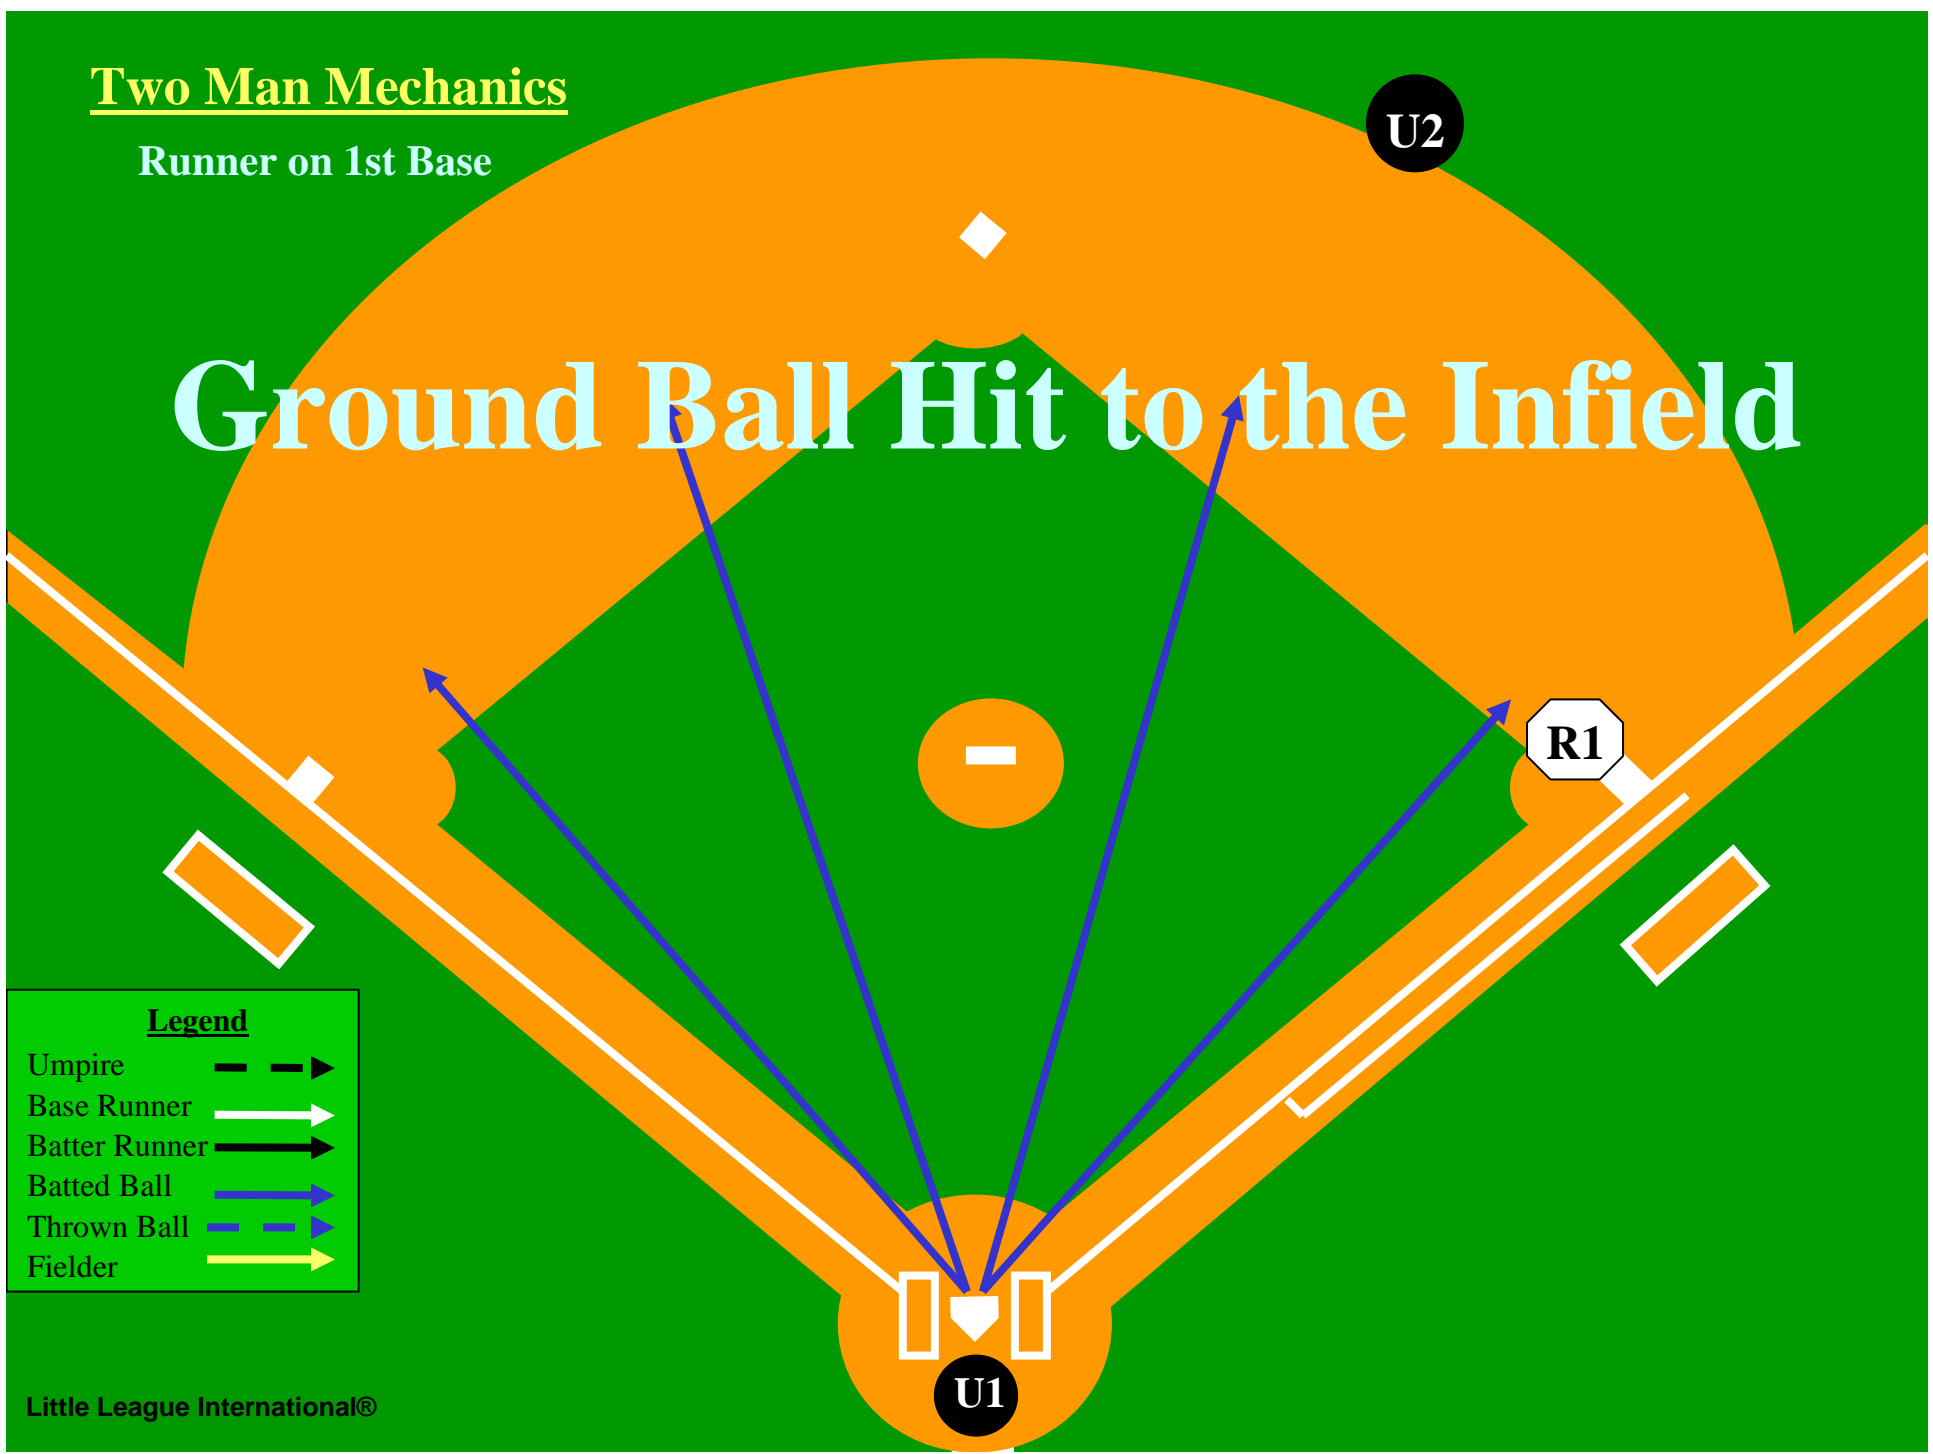

Two Man Mechanics

Runner on 1st Base

Ground Ball Hit to the Infield

U2

R1

U1

Legend

Umpire	---
Base Runner	—
Batter Runner	—
Batted Ball	—
Thrown Ball	—
Fielder	—