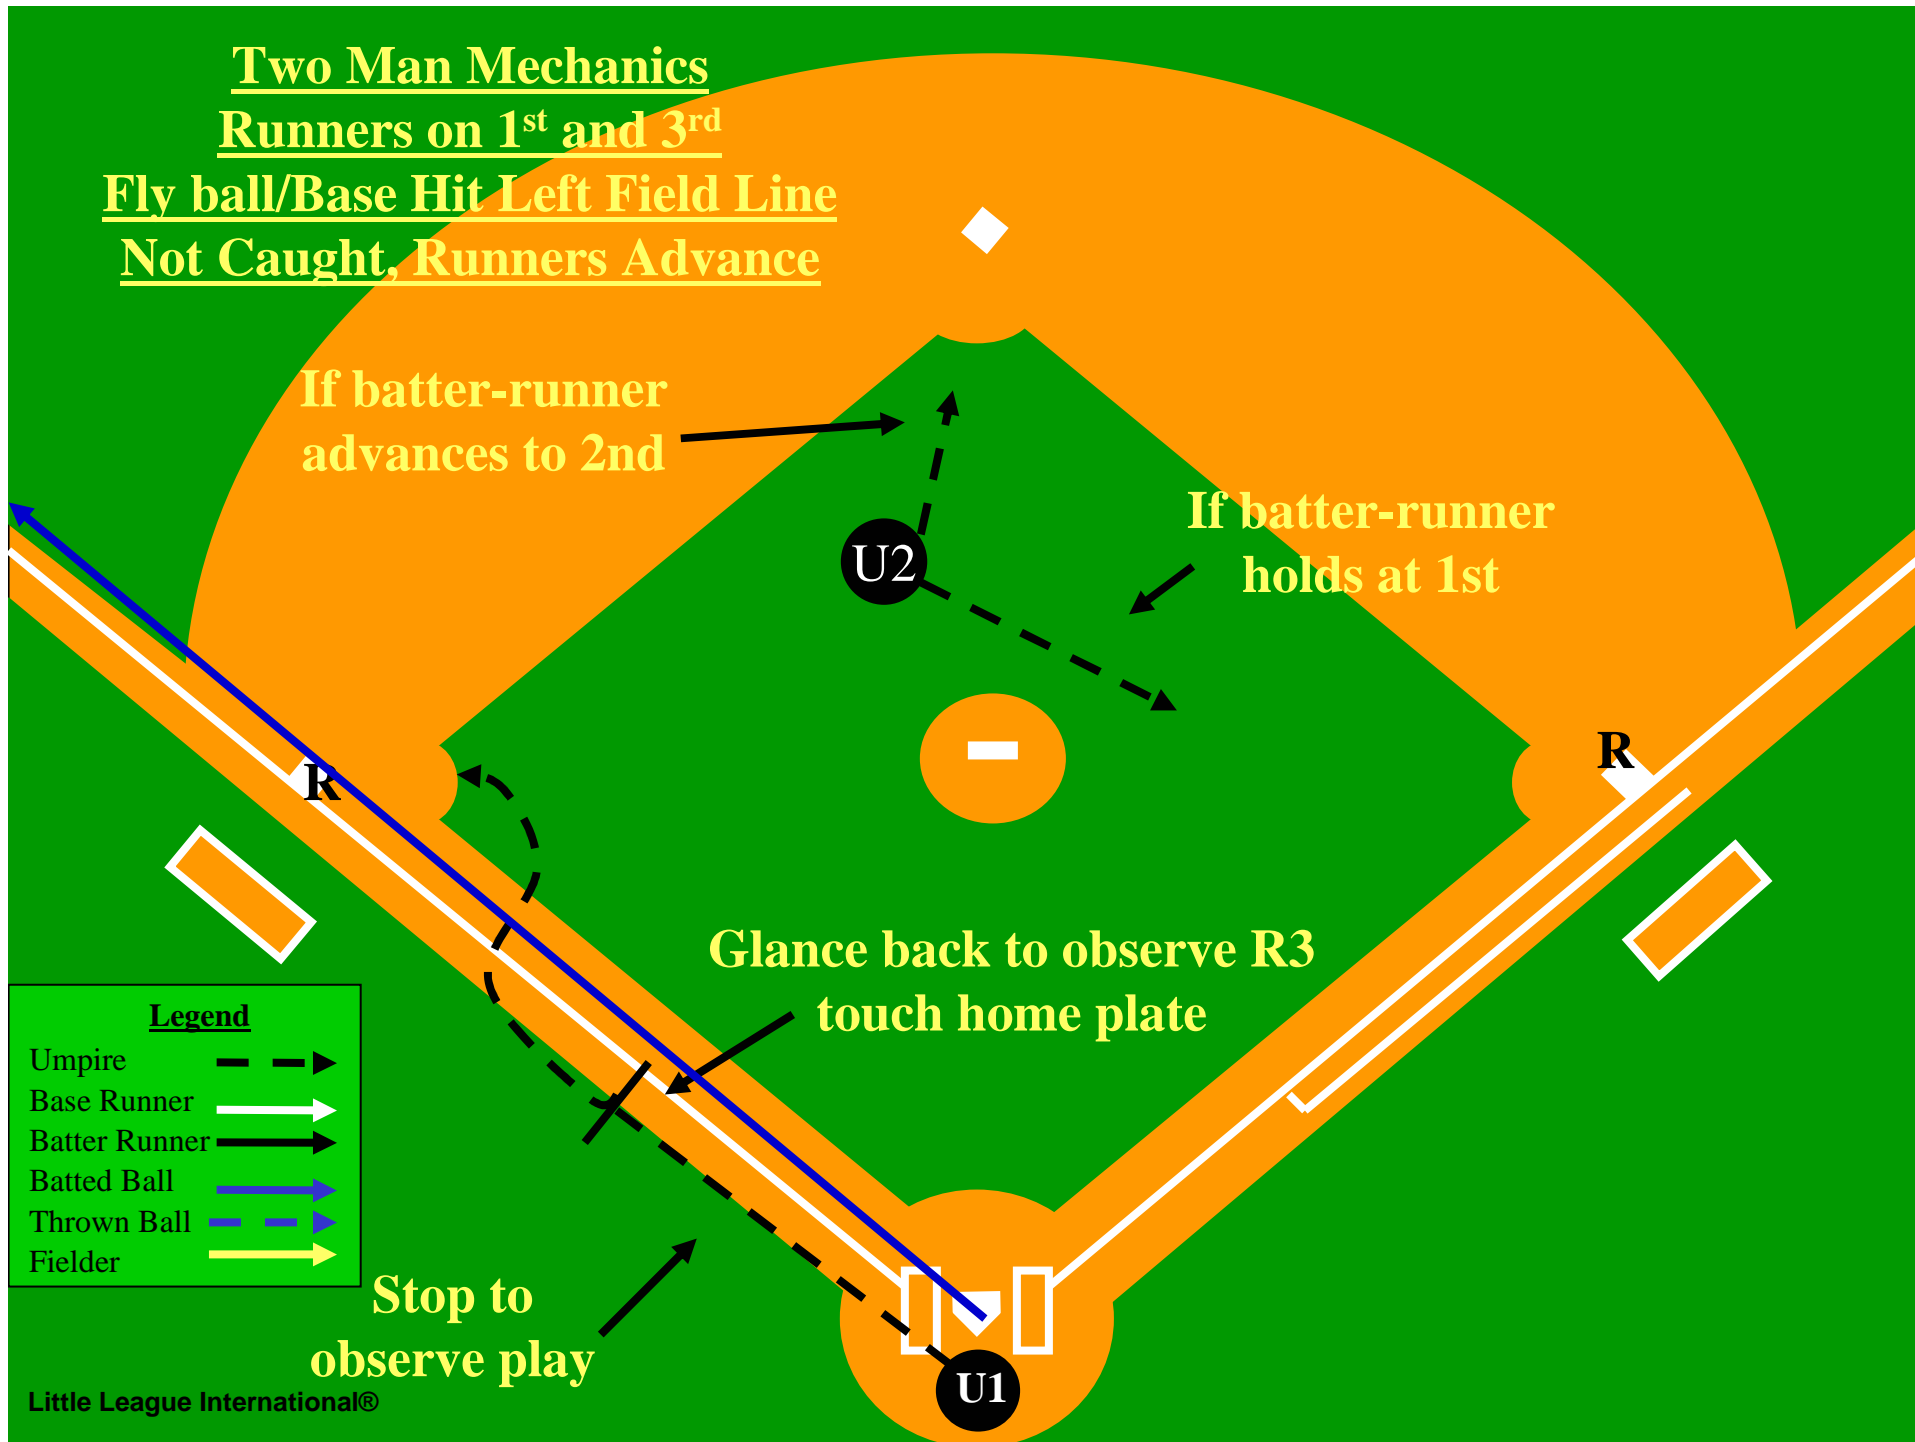

Two Man Mechanics

Runners on 1st and 3rd

Fly ball/Base Hit Left Field Line

Not Caught, Runners Advance