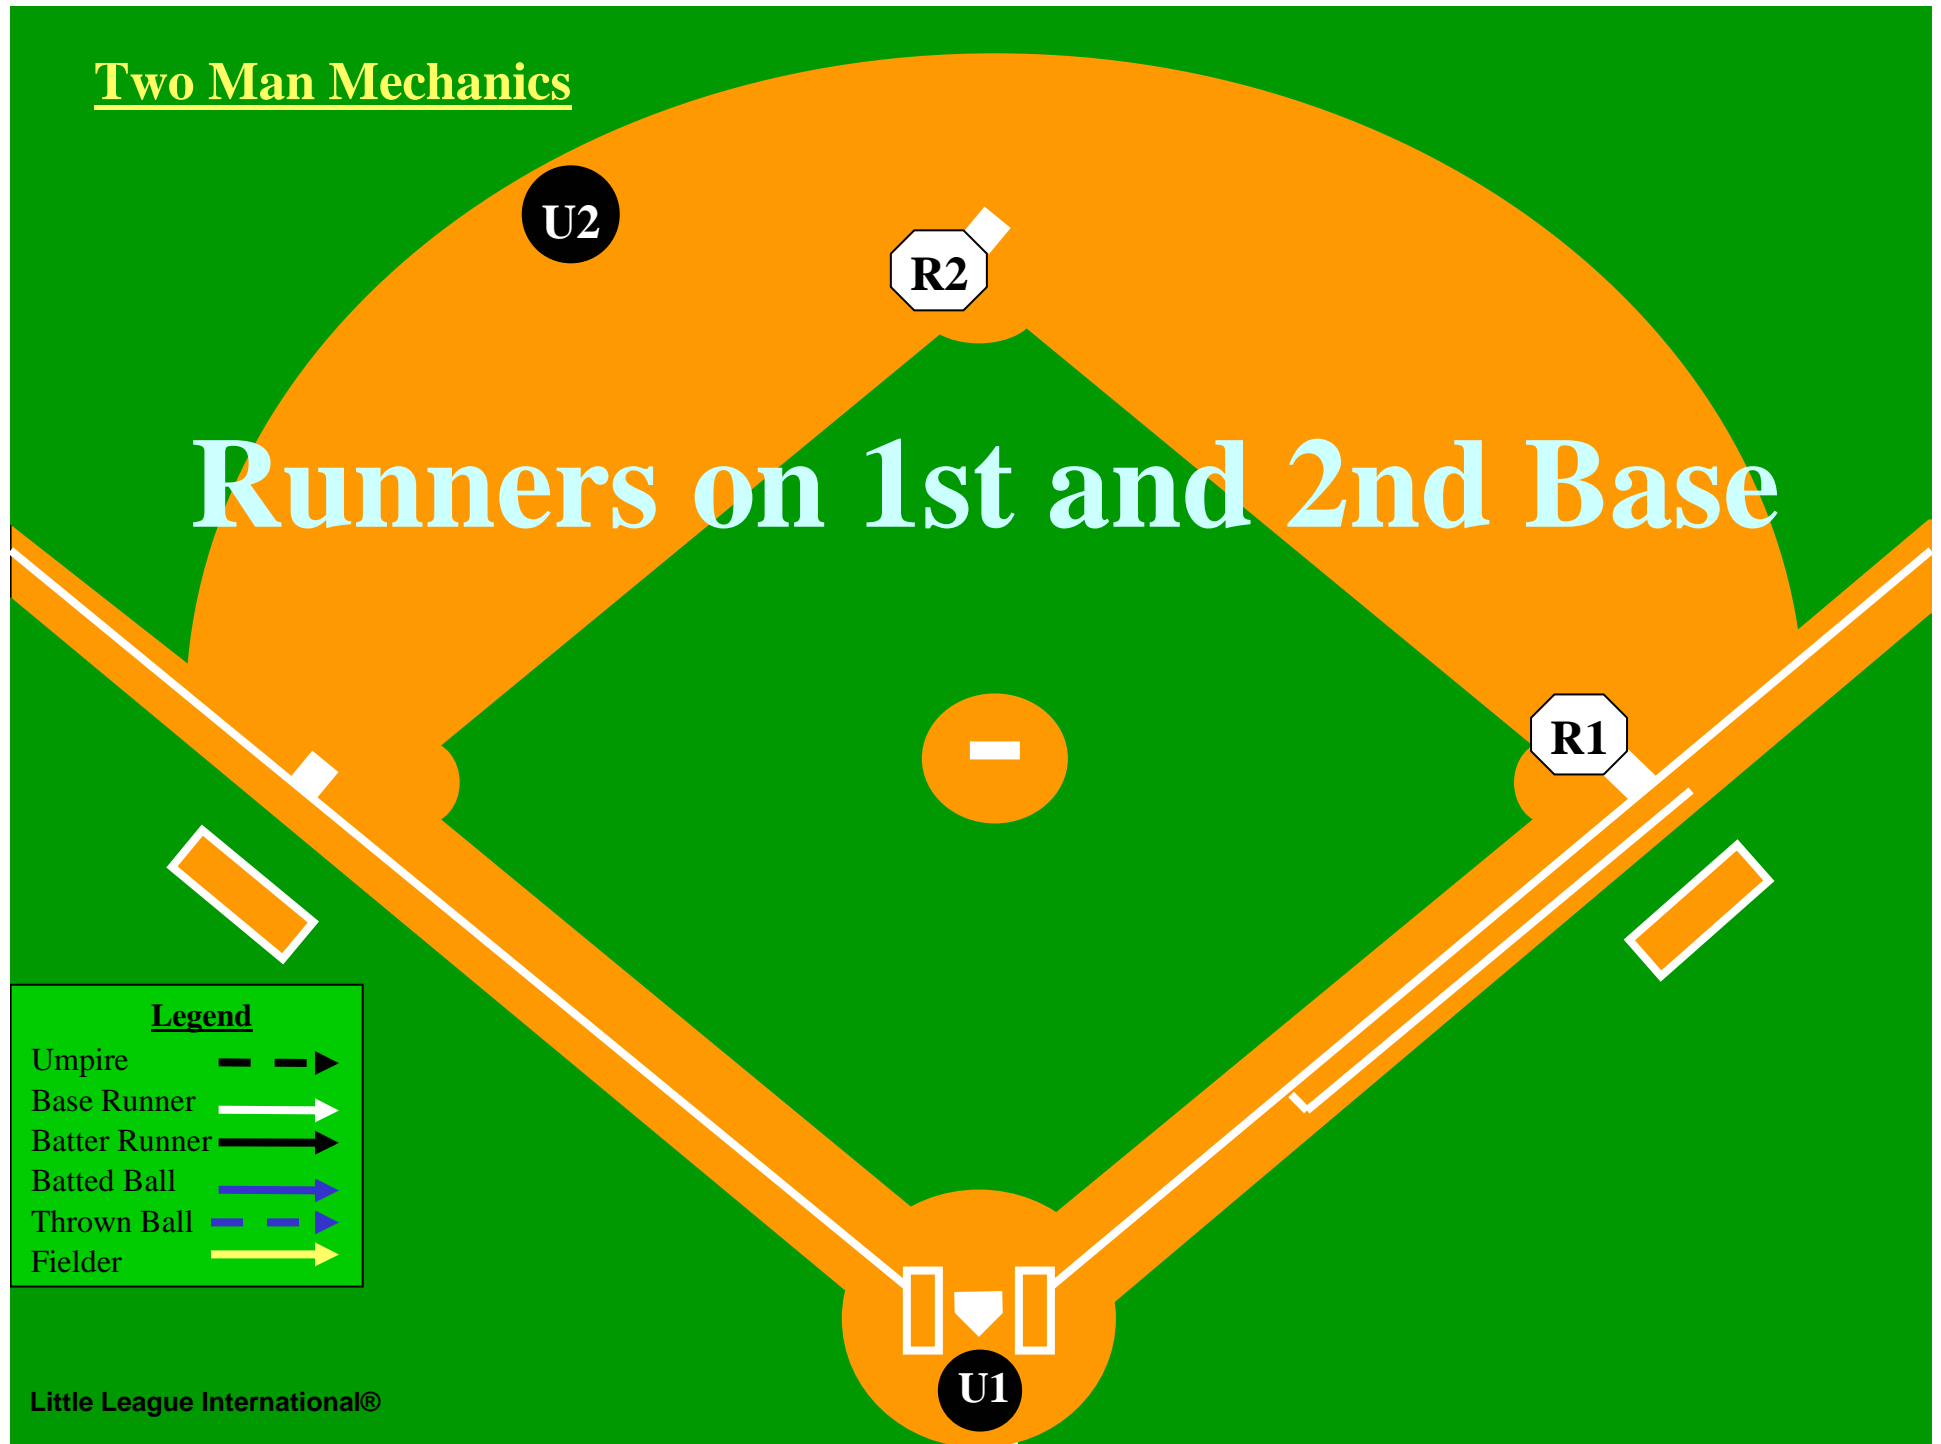

Two Man Mechanics

Runners on 1st and 2nd Base

Legend	
Umpire	--->
Base Runner	—>
Batter Runner	—>
Batted Ball	—>
Thrown Ball	—>
Fielder	—>