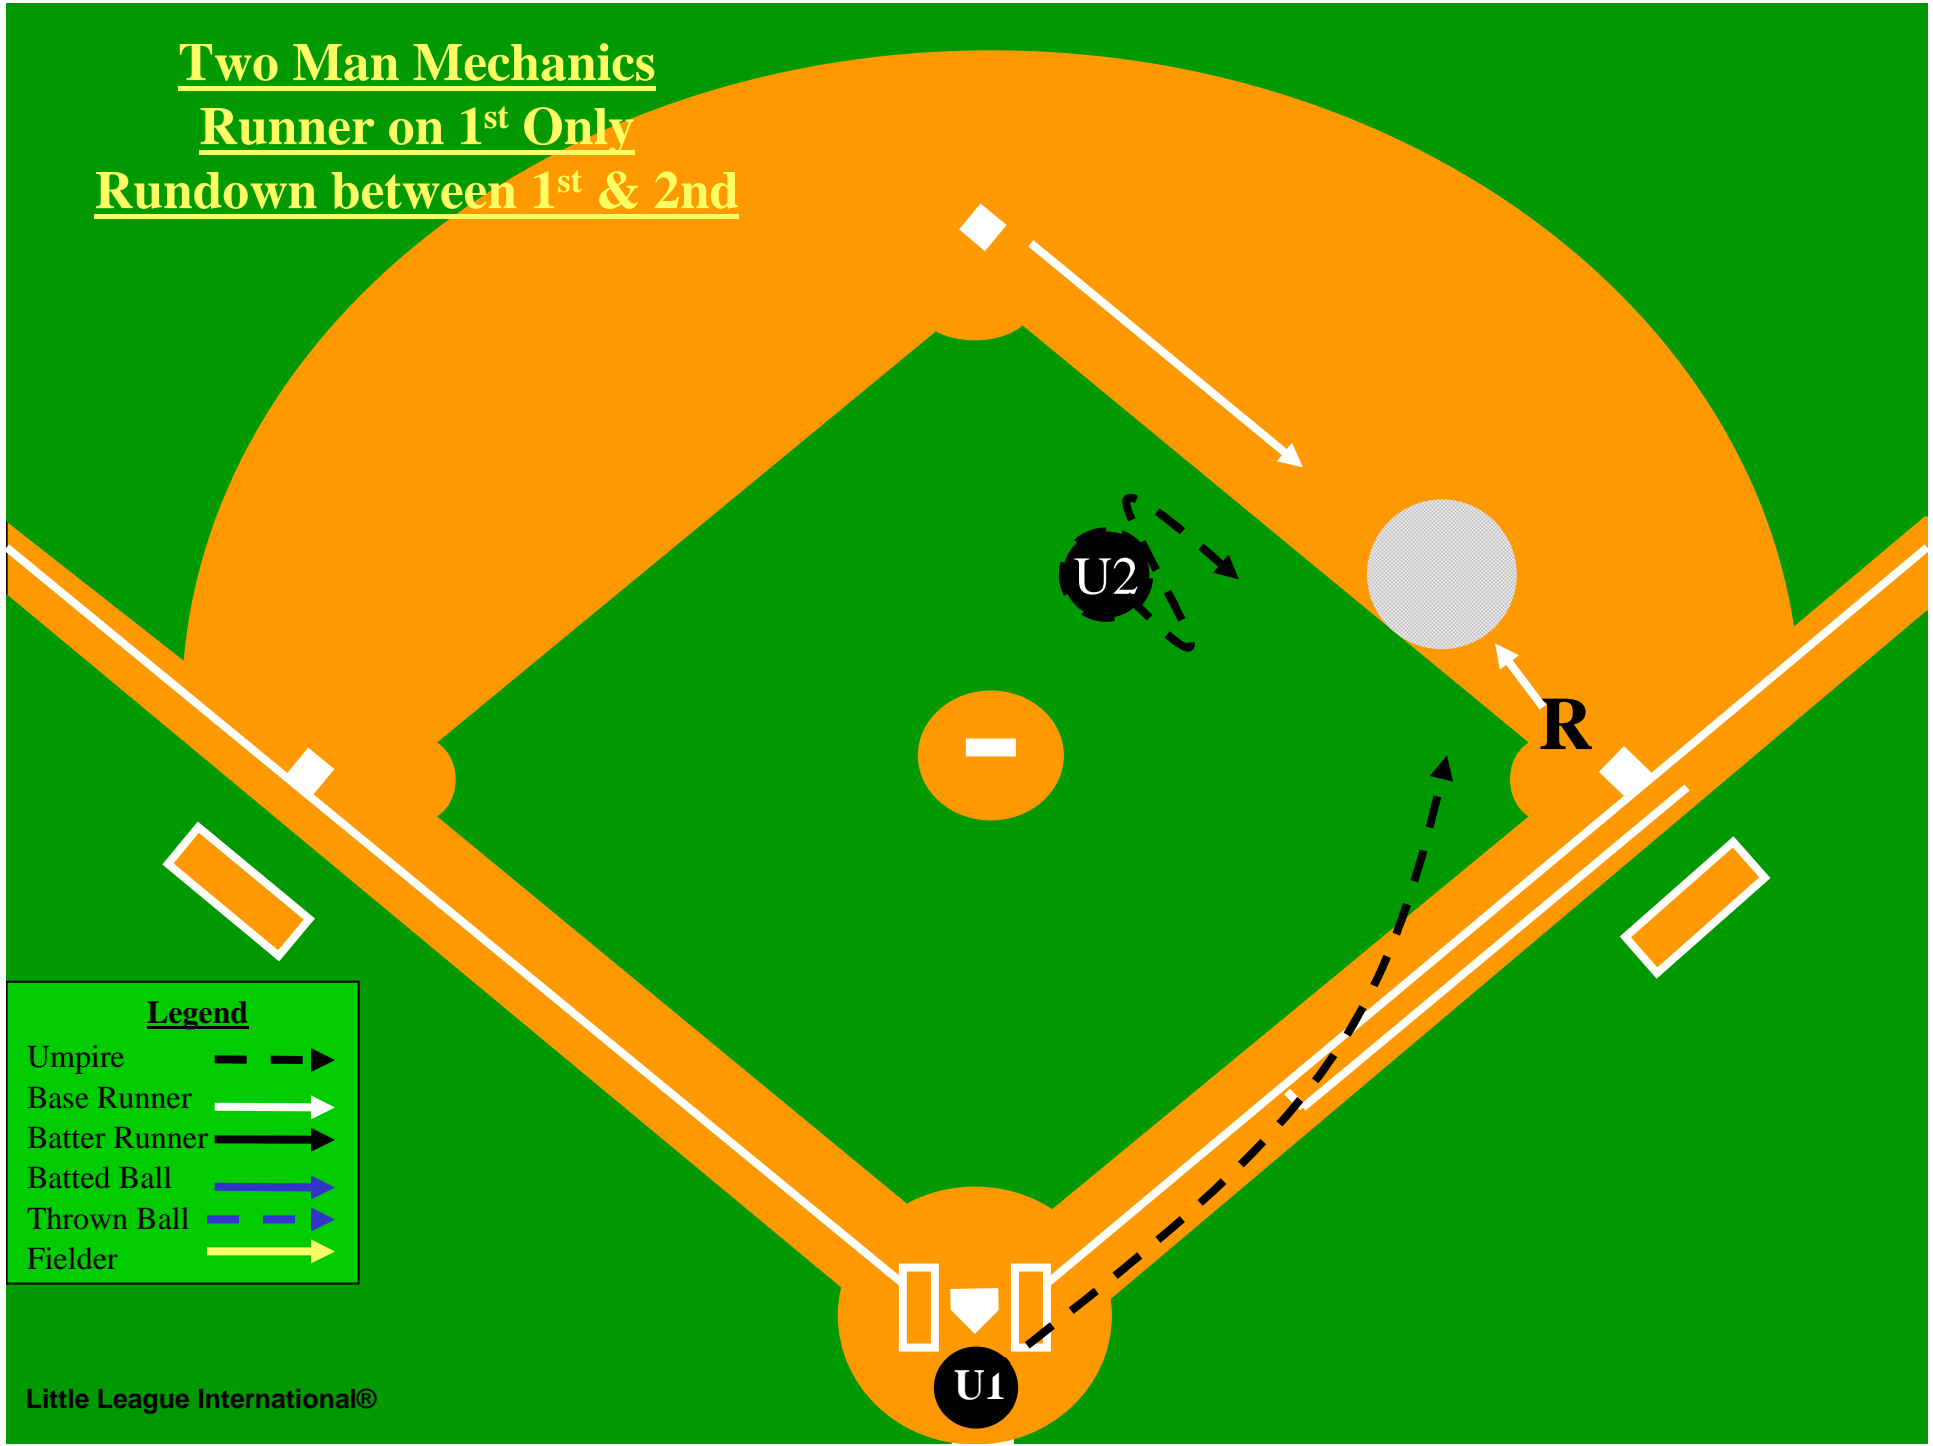

Two Man Mechanics
Runner on 1st Only
Rundown between 1st & 2nd