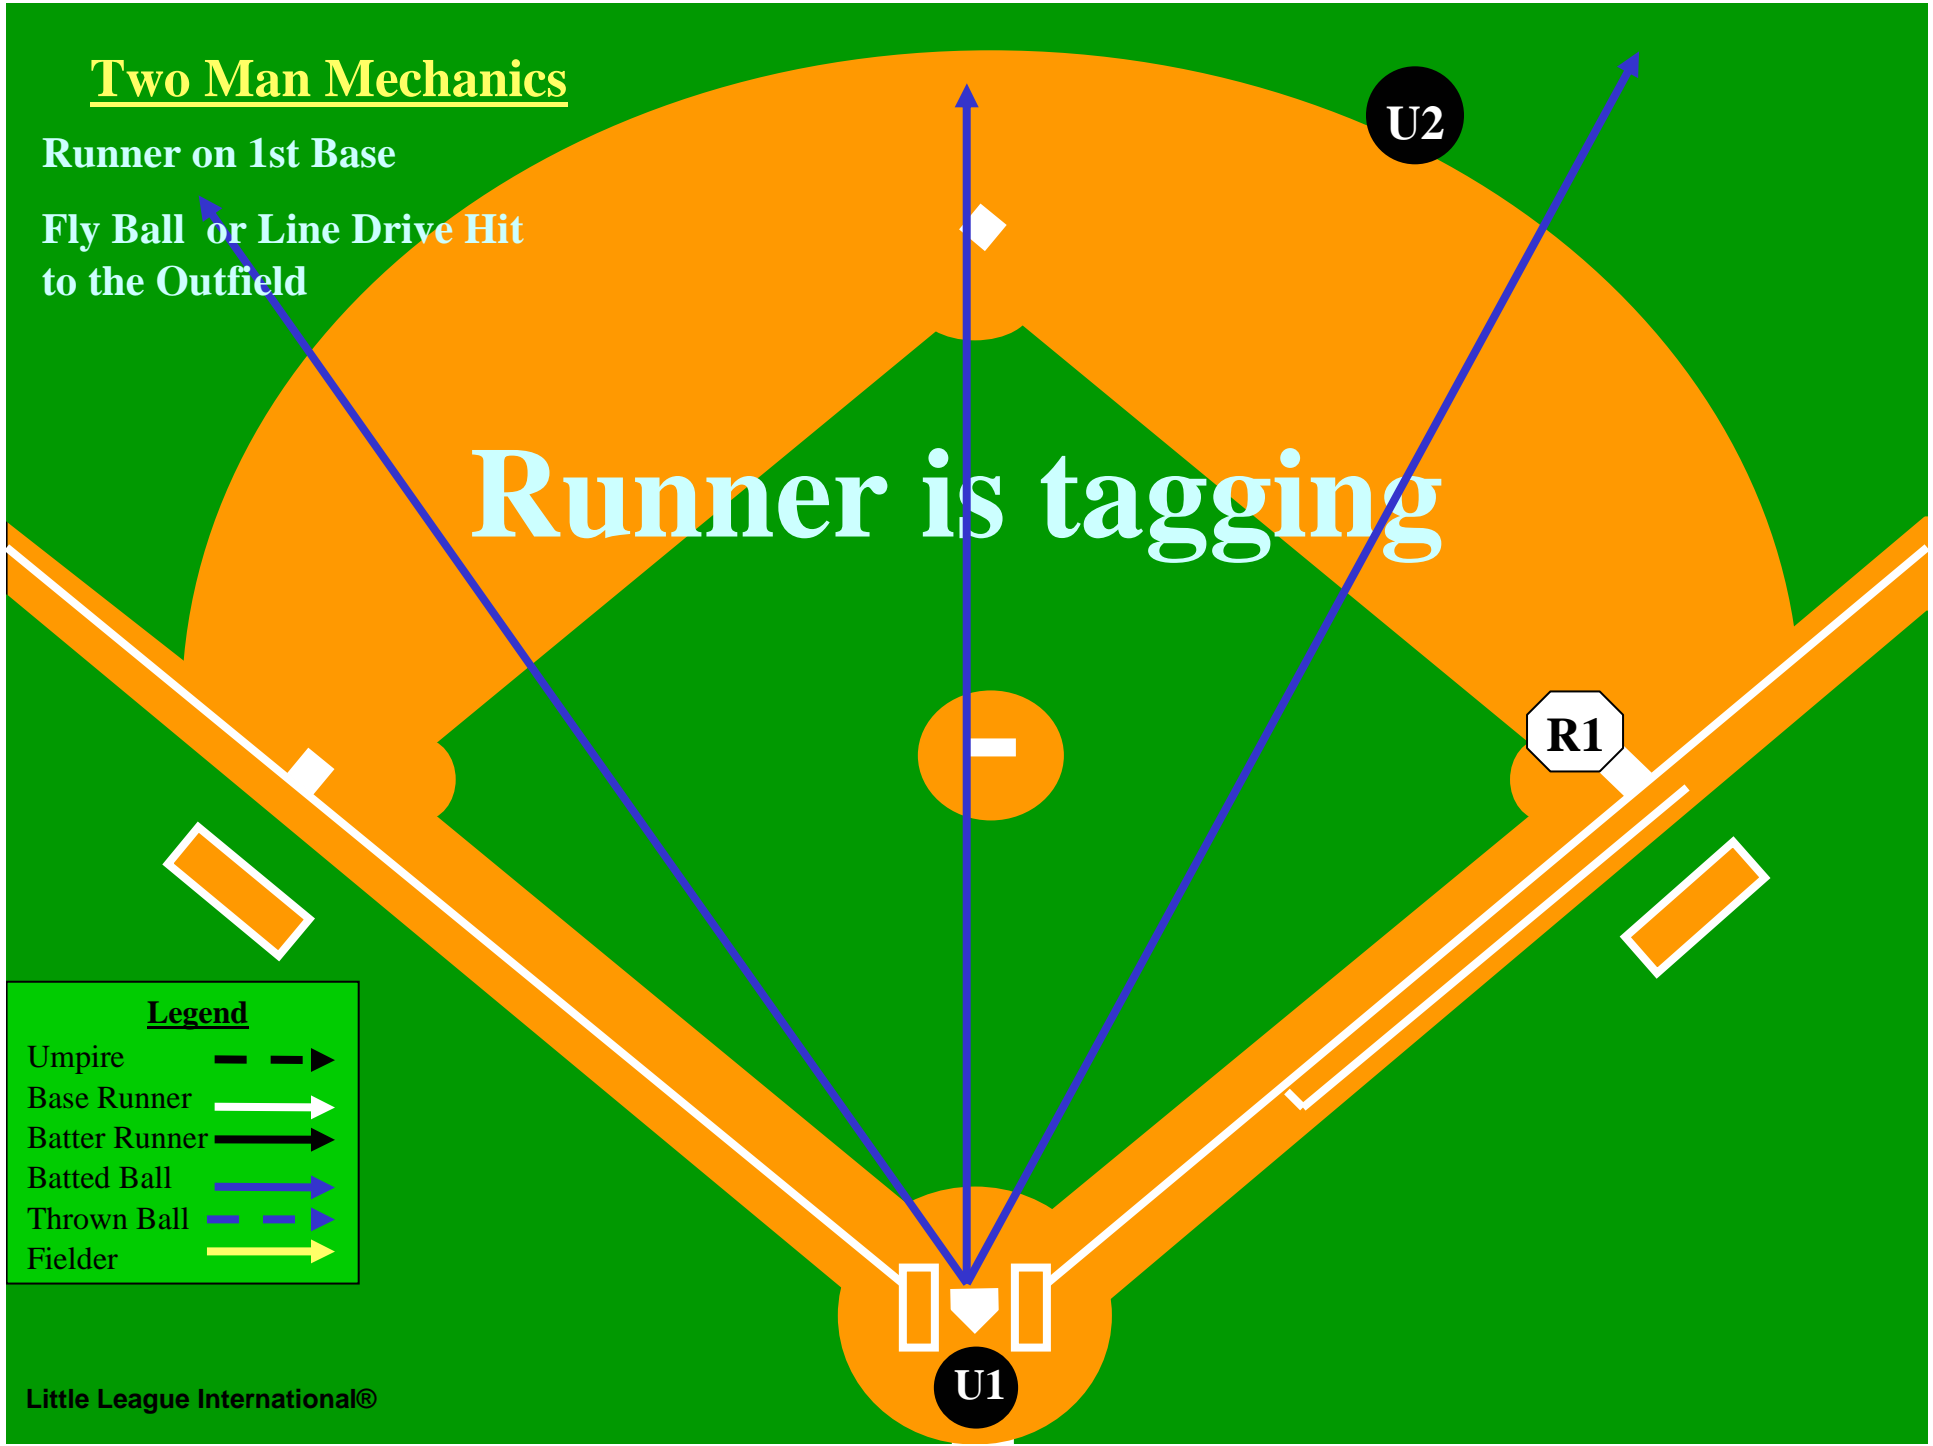

Runner is tagging

U2

R1

U1

Legend

- Umpire 
- Base Runner 
- Batter Runner 
- Batted Ball 
- Thrown Ball 
- Fielder 

Two Man Mechanics

Runner on 1st Base