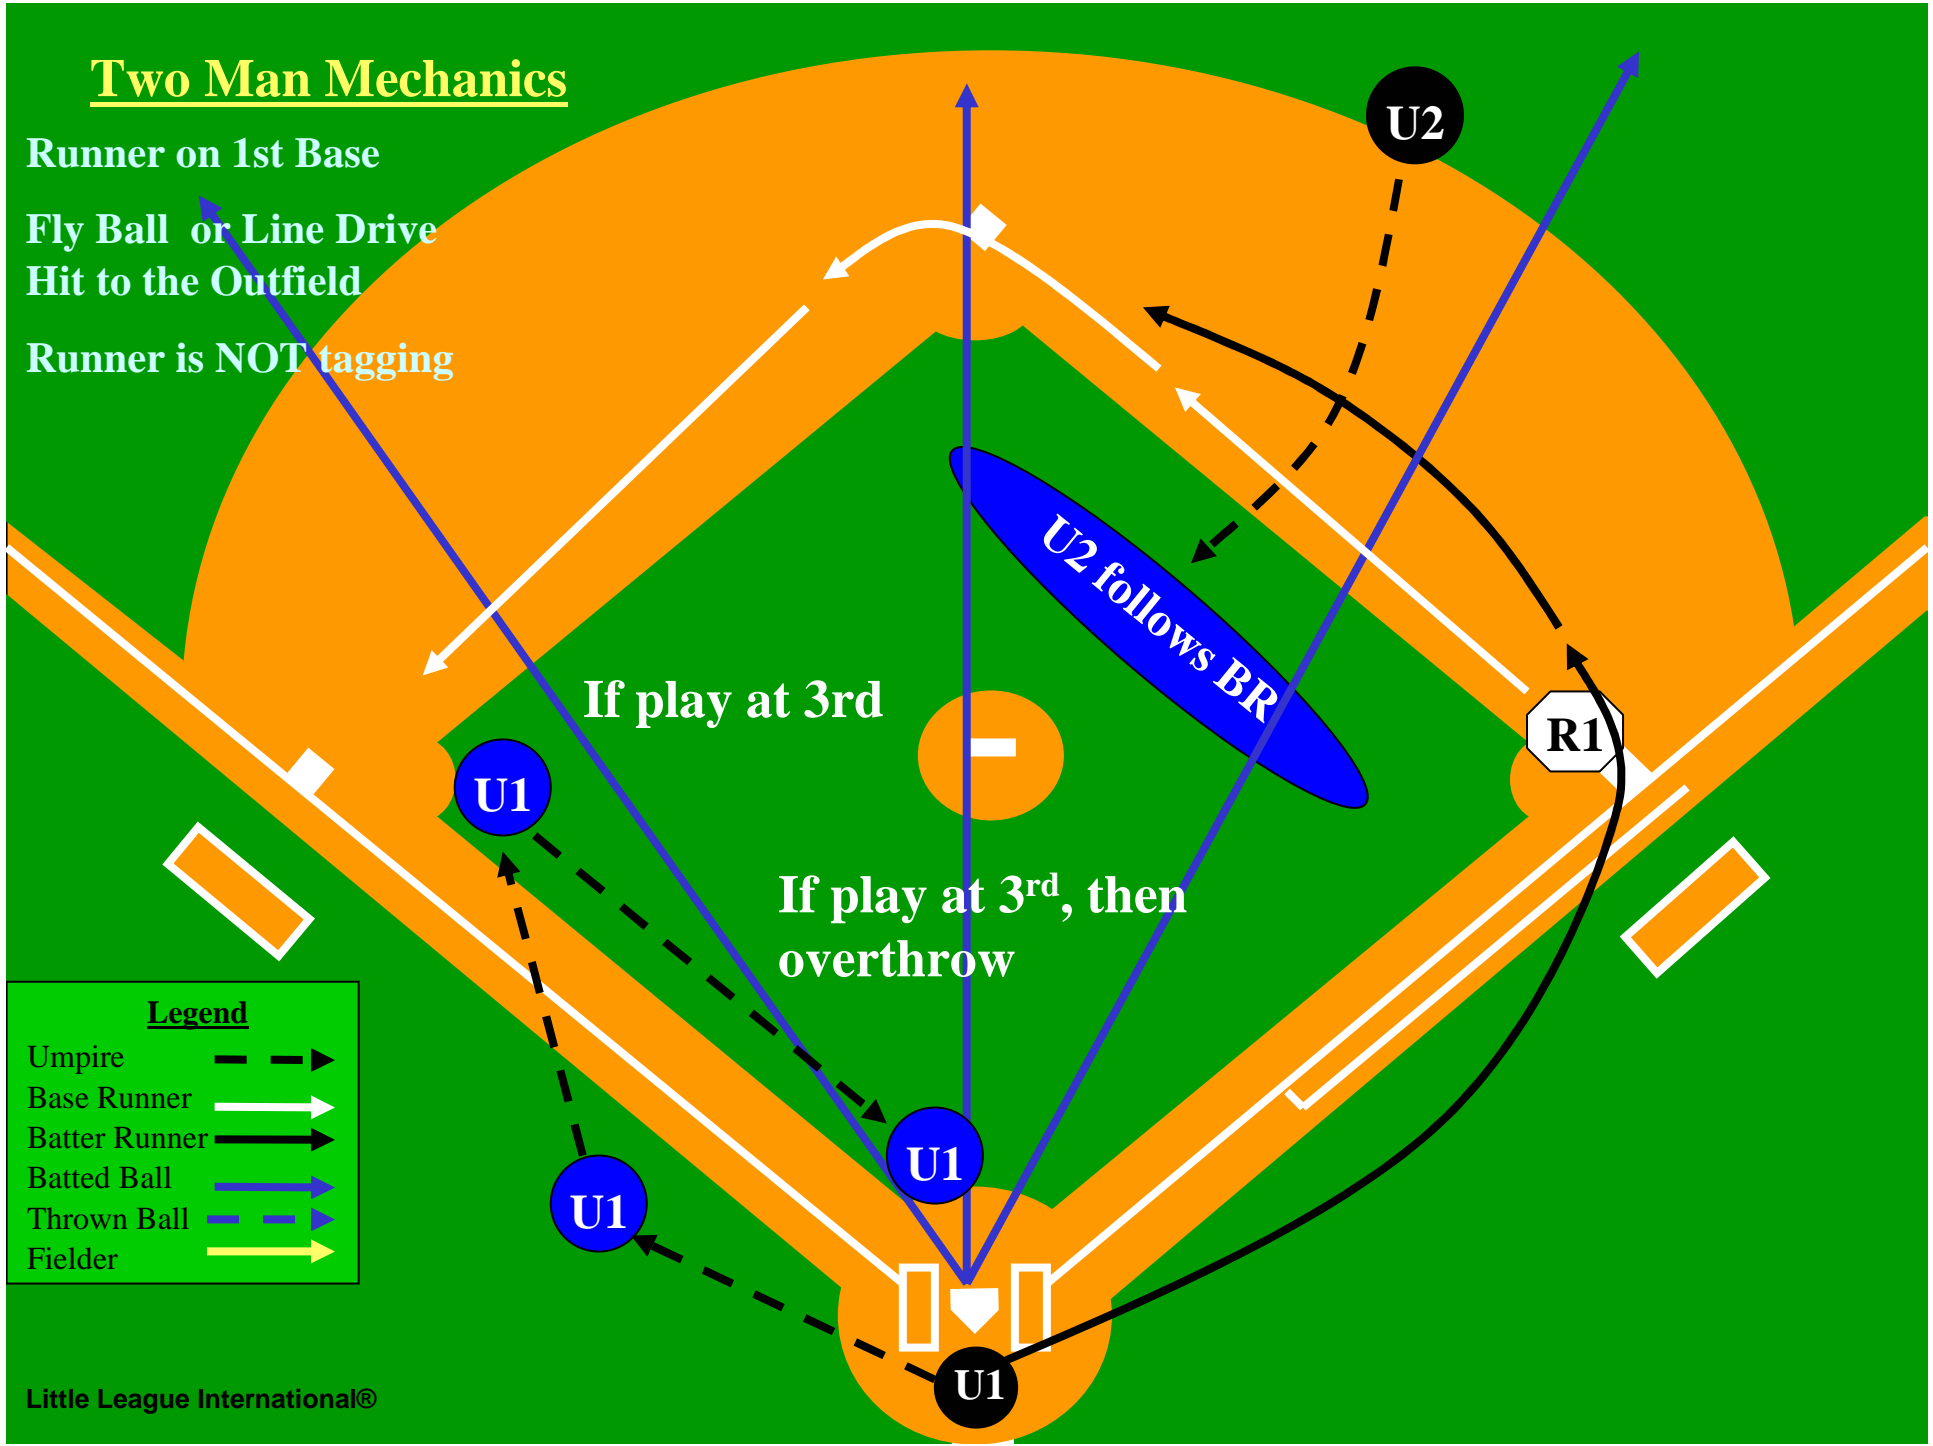

Two Man Mechanics

Runner on 1st Base
Fly Ball or Line Drive
Hit to the Outfield
Runner is NOT tagging

If play at 3rd

If play at 3rd, then
overthrow

Legend

- Umpire - - - - ->
- Base Runner - - - - ->
- Batter Runner - - - - ->
- Batted Ball - - - - ->
- Thrown Ball - - - - ->
- Fielder - - - - ->