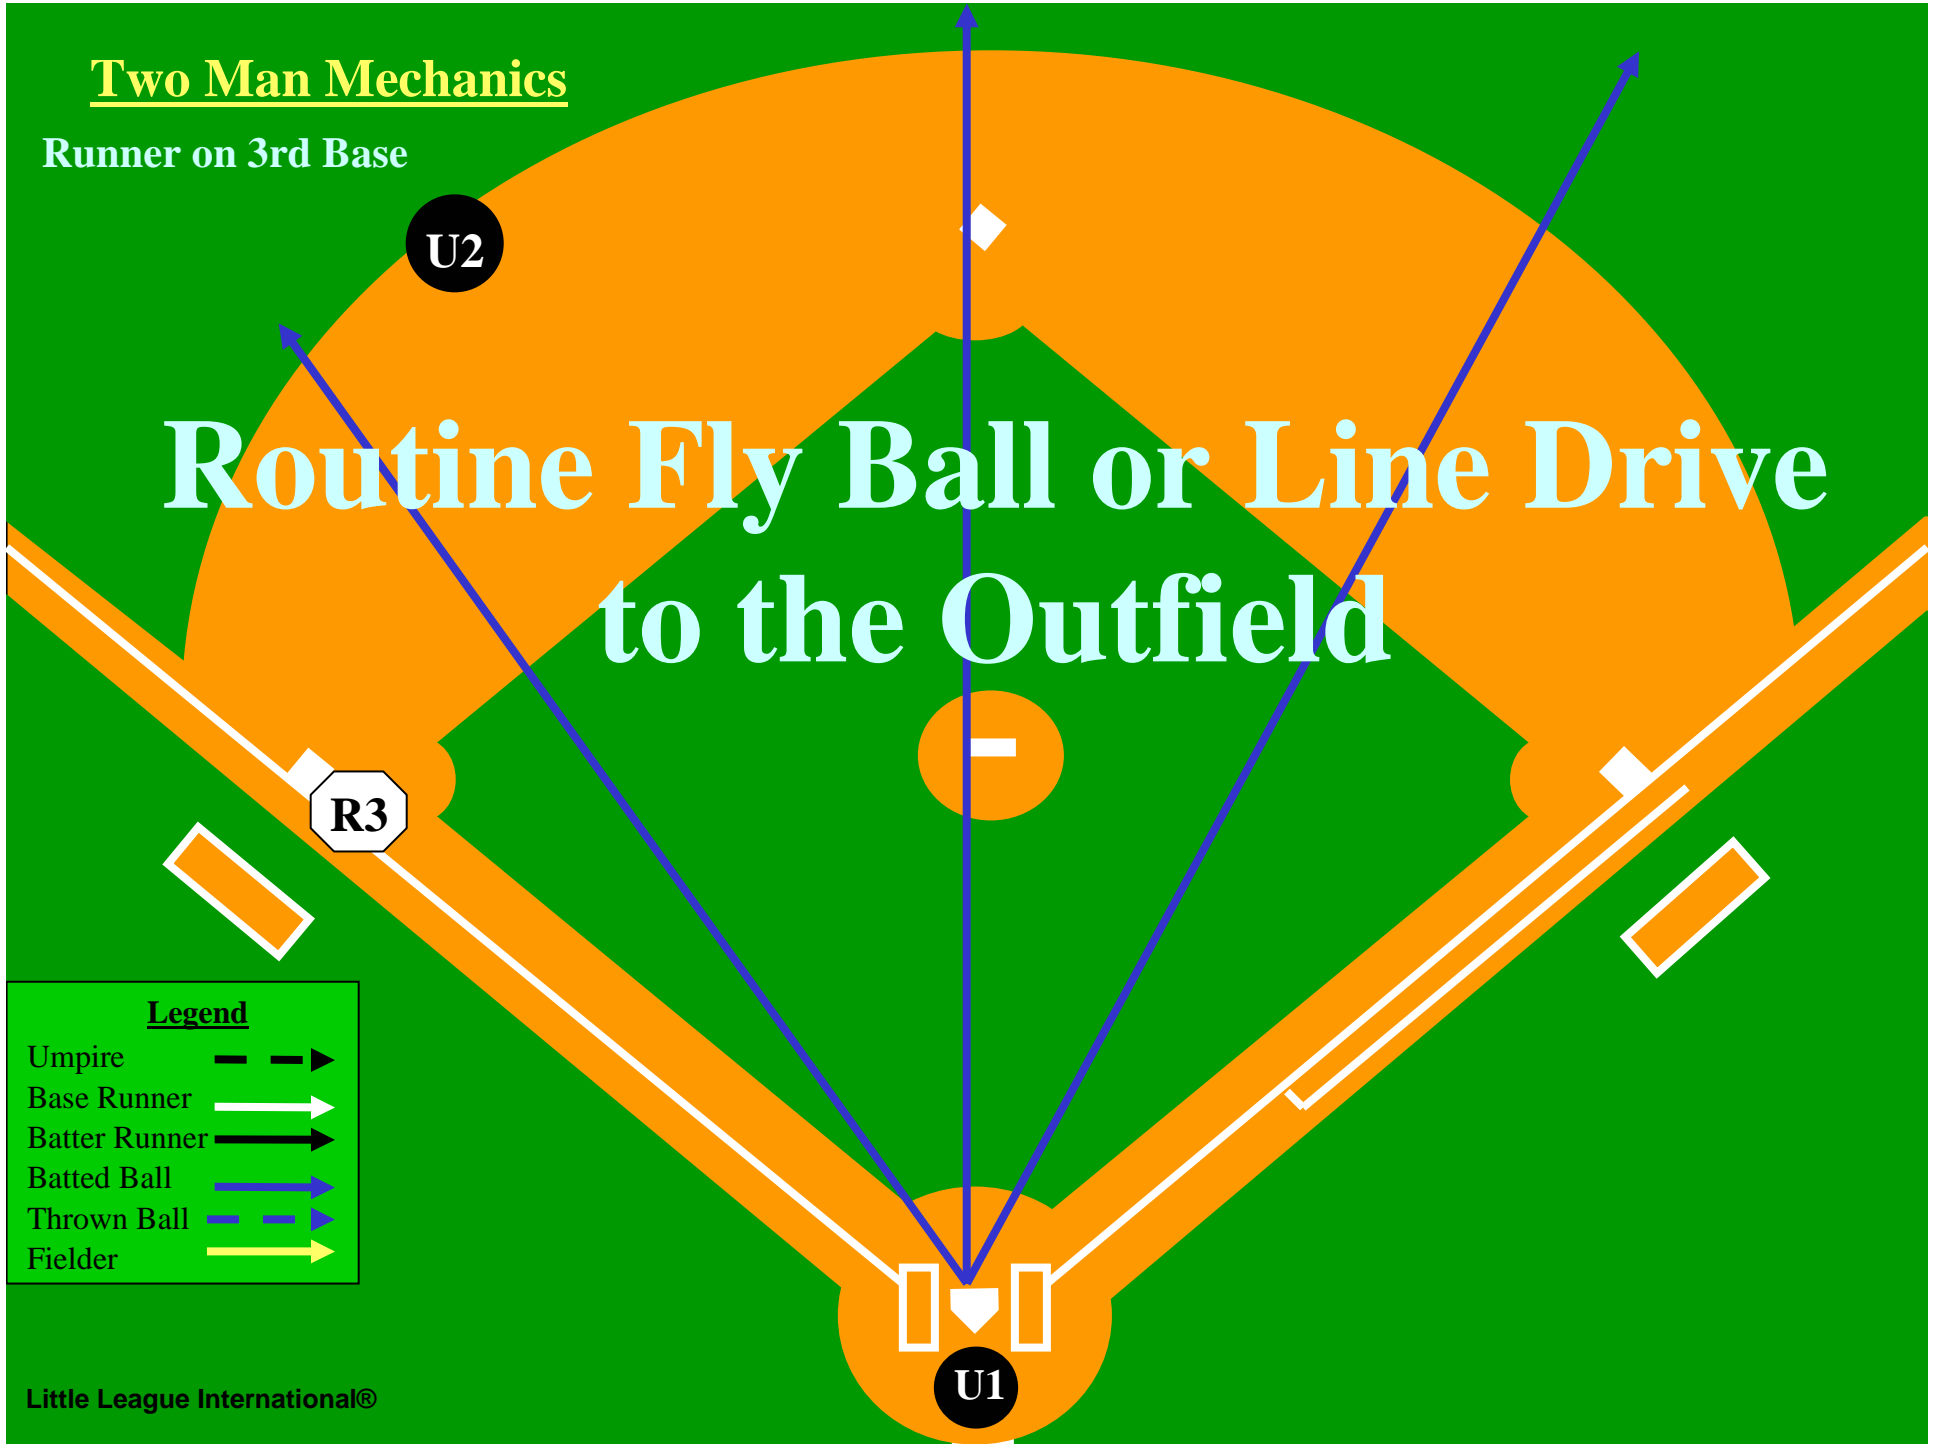

Runner on 3rd Base

U2

Routine Fly Ball or Line Drive to the Outfield

R3

Legend

Umpire	--->
Base Runner	—>
Batter Runner	—>
Batted Ball	—>
Thrown Ball	—>
Fielder	—>

U1

Two Man Mechanics