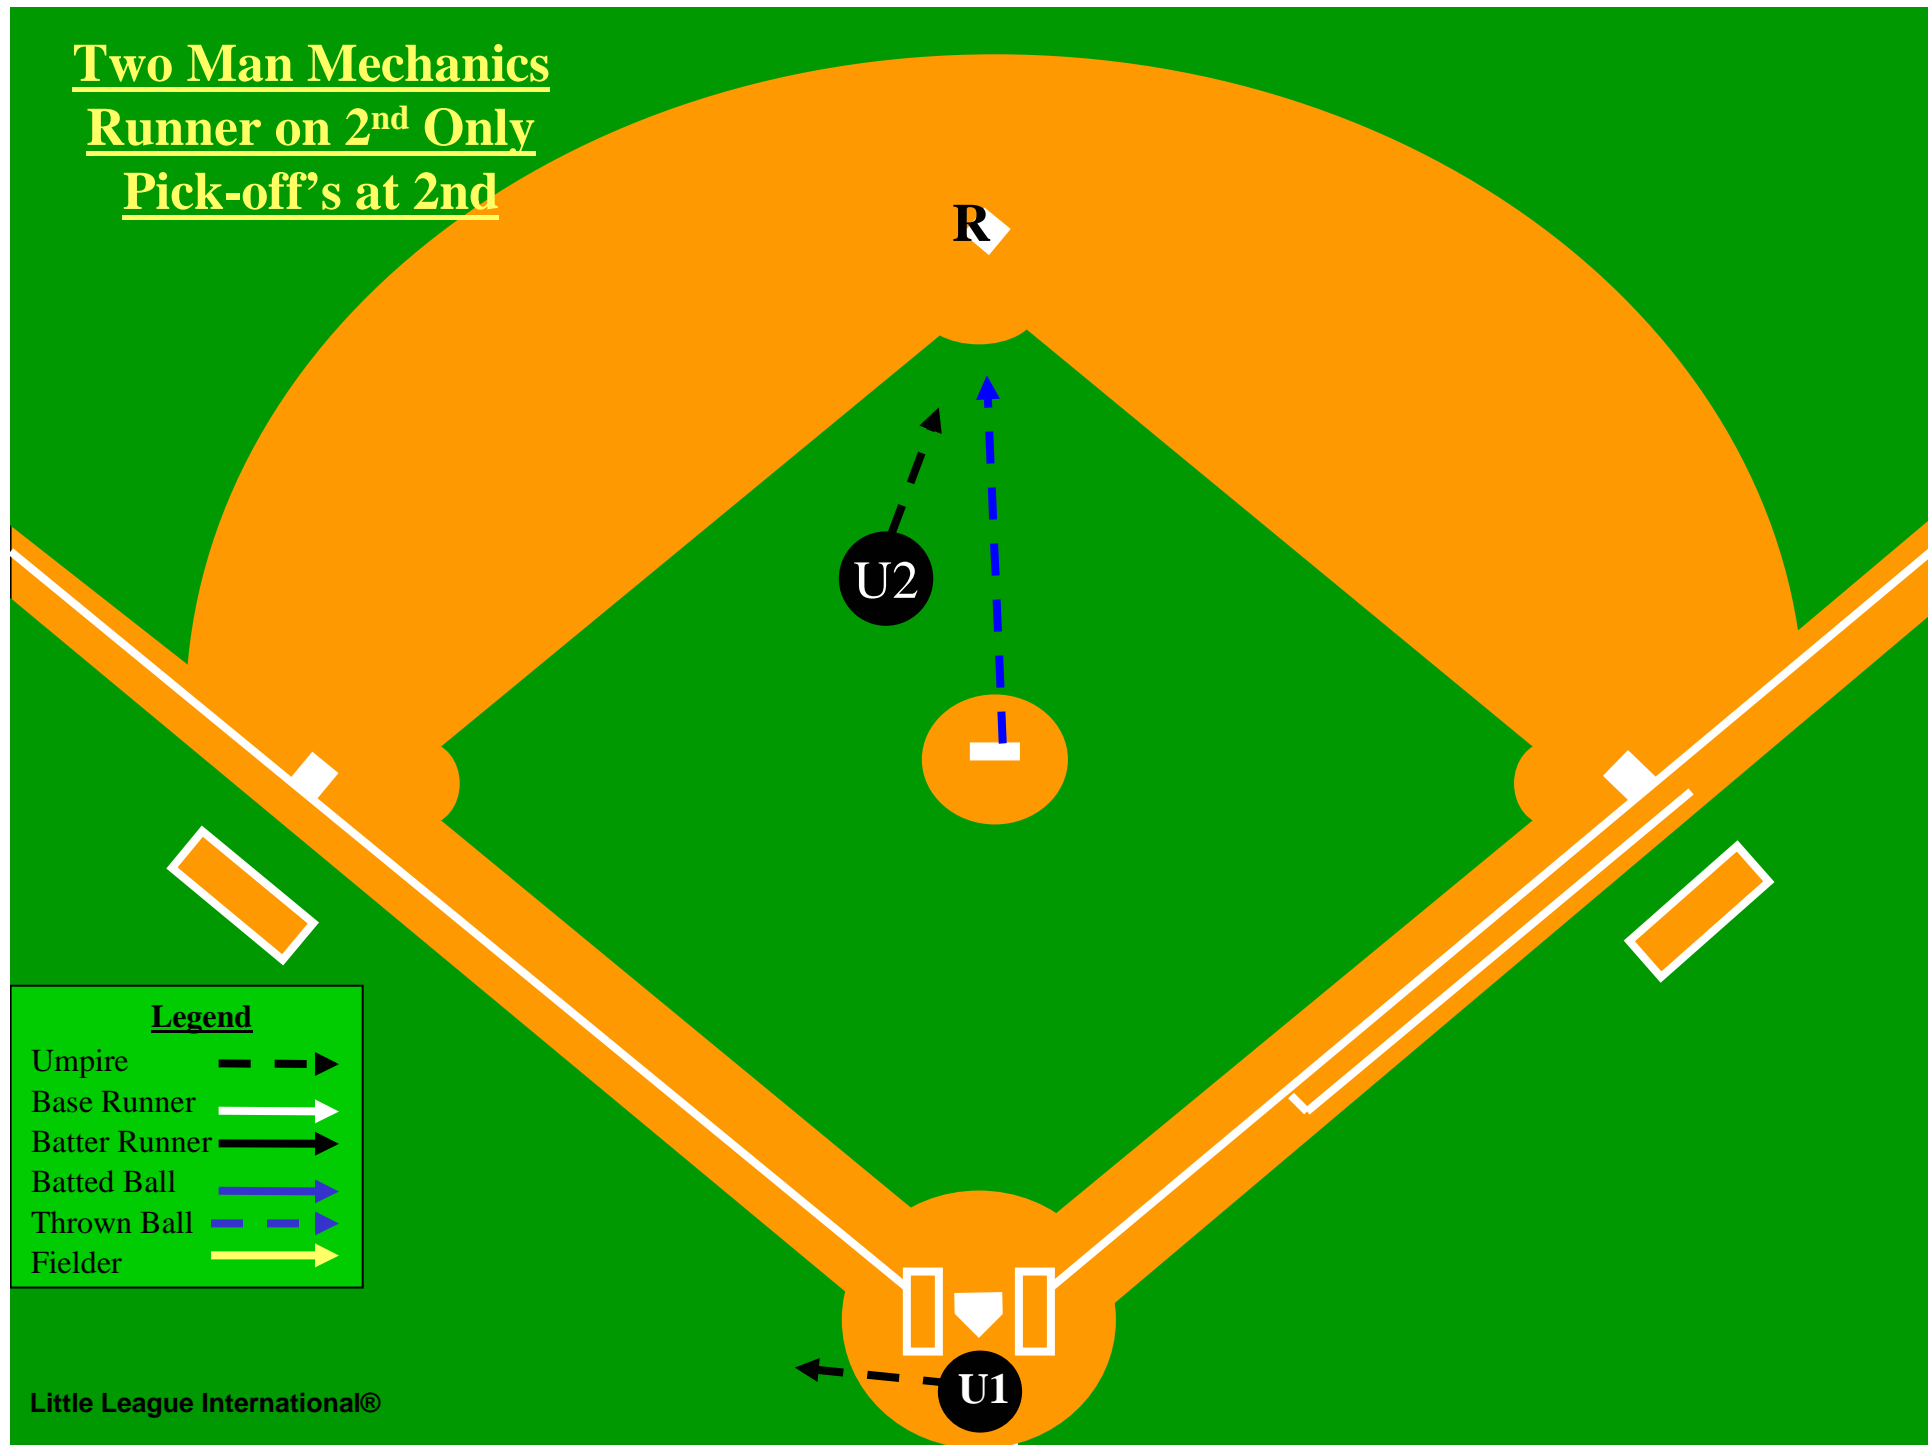

Pick-off at 2nd

Legend

- Umpire - - - - ->
- Base Runner - - - - ->
- Batter Runner - - - - ->
- Batted Ball - - - - ->
- Thrown Ball - - - - ->
- Fielder - - - - ->

U1

Two Man Mechanics
Runner on 2nd Only
Pick-off's at 2nd