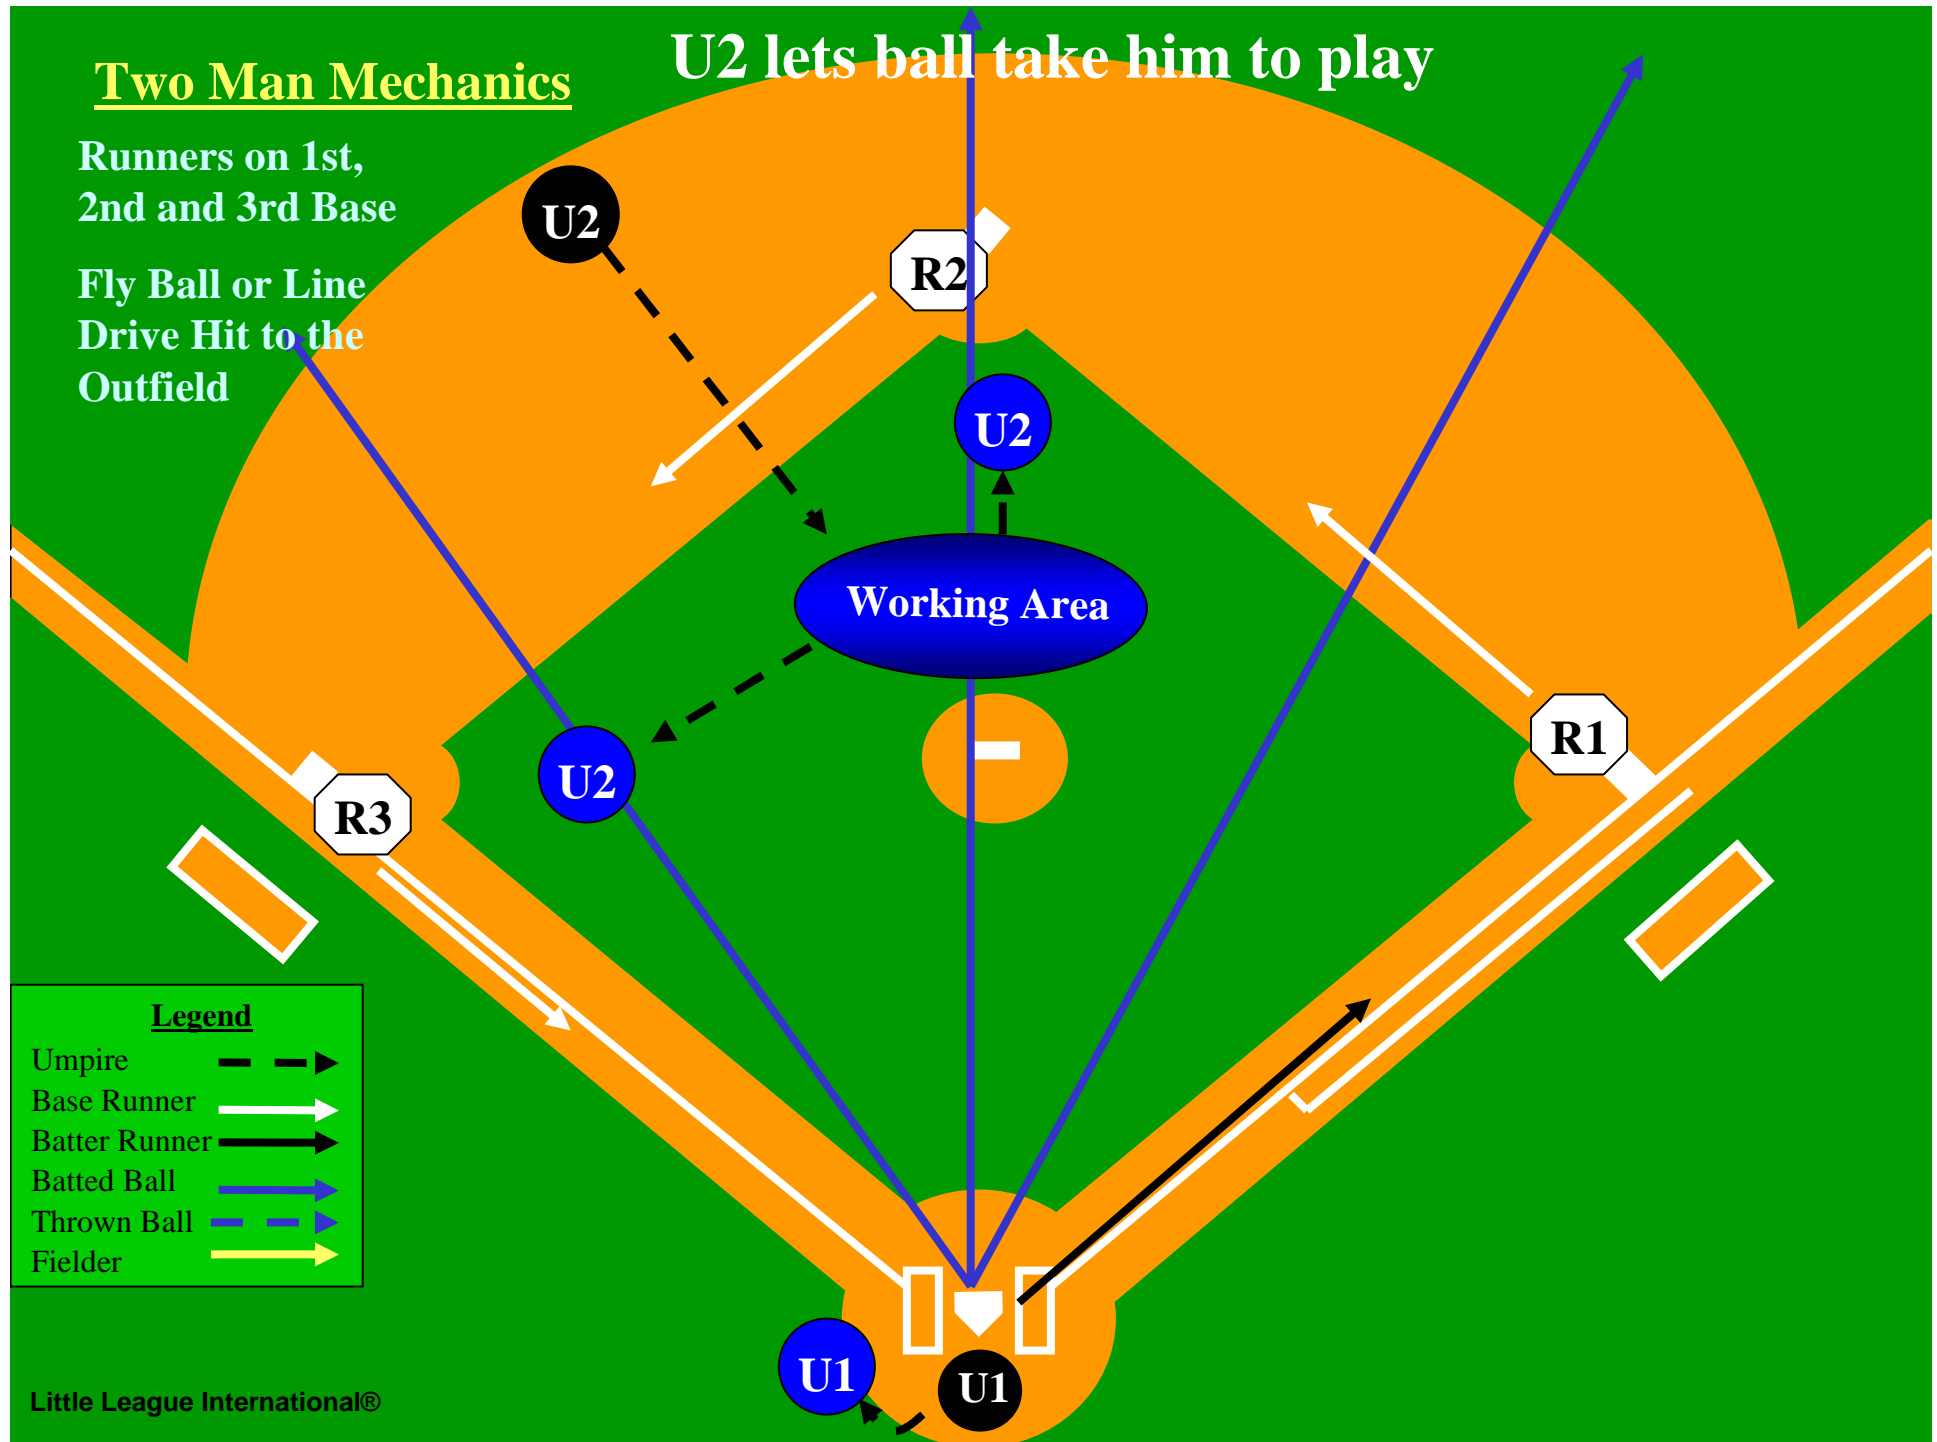

Two Man Mechanics

Runners on 1st,
2nd and 3rd Base

Fly Ball or Line
Drive Hit to the
Outfield

U2 lets ball take him to play