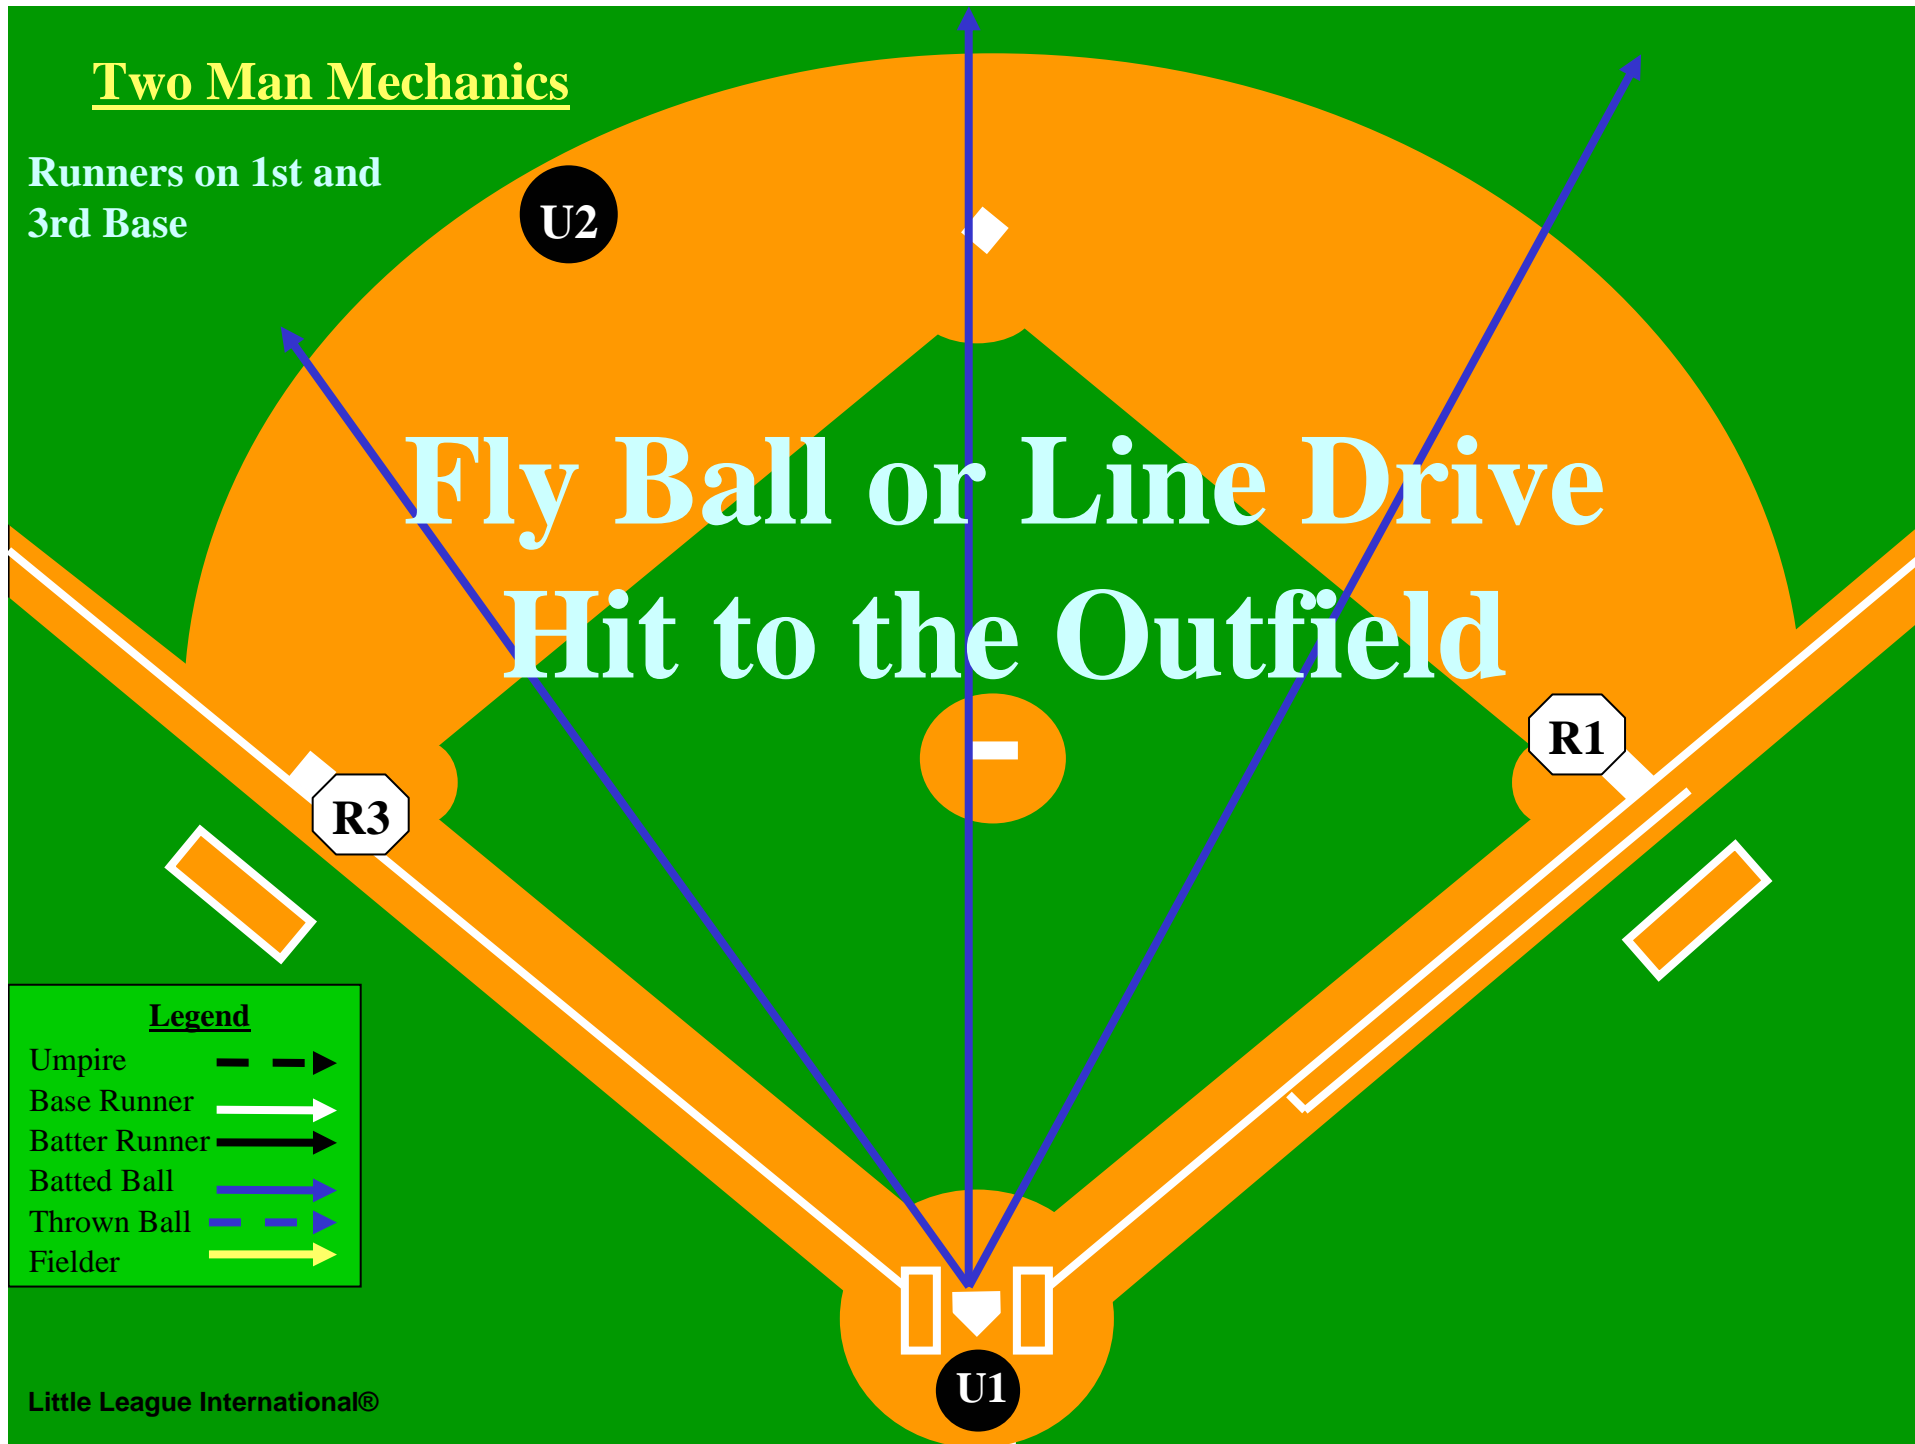

Fly Ball or Line Drive Hit to the Outfield

Legend	
Umpire	--->
Base Runner	—>
Batter Runner	—>
Batted Ball	—>
Thrown Ball	—>
Fielder	—>

Two Man Mechanics

Runners on 1st and 3rd Base

Fly Ball or Line Drive Hit to the Outfield