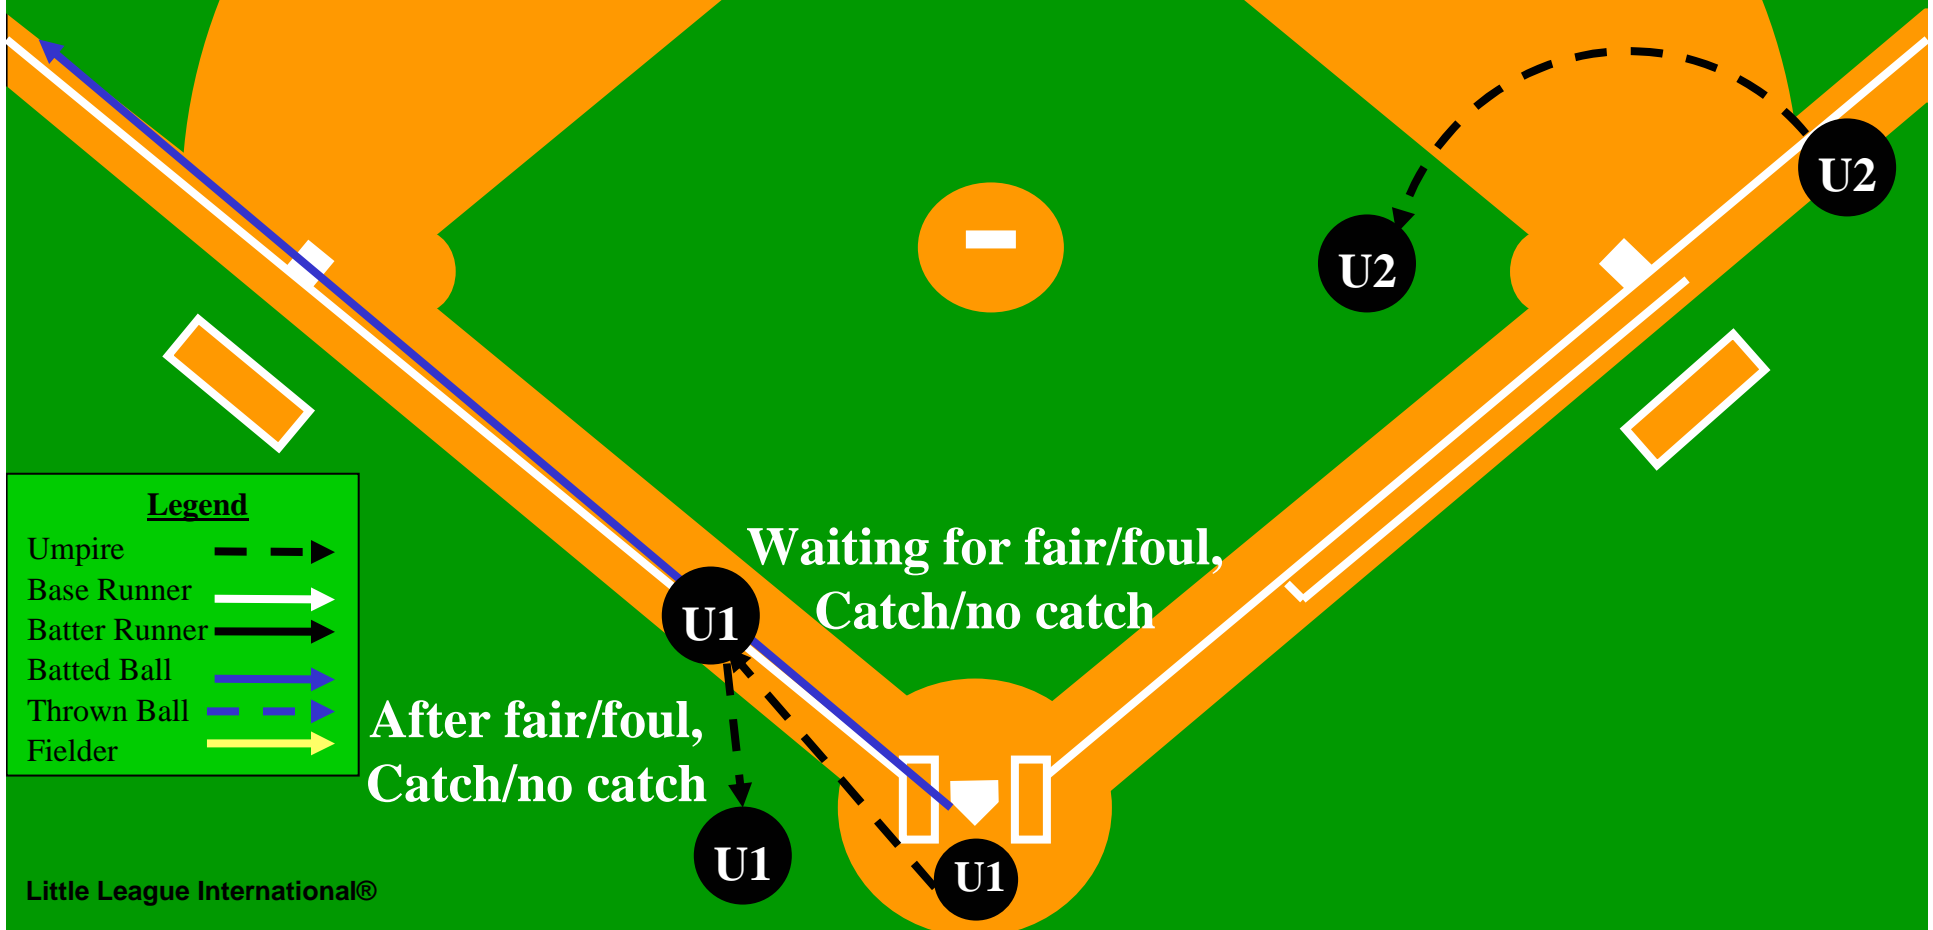

Legend	
Umpire	--->
Base Runner	—>
Batter Runner	—>
Batted Ball	—>
Thrown Ball	—>
Fielder	—>

U1

U2

Two Man Mechanics

No Runner on Base

Fly Ball Down Left Field Line

Waiting for fair/foul,
Catch/no catch

After fair/foul,
Catch/no catch