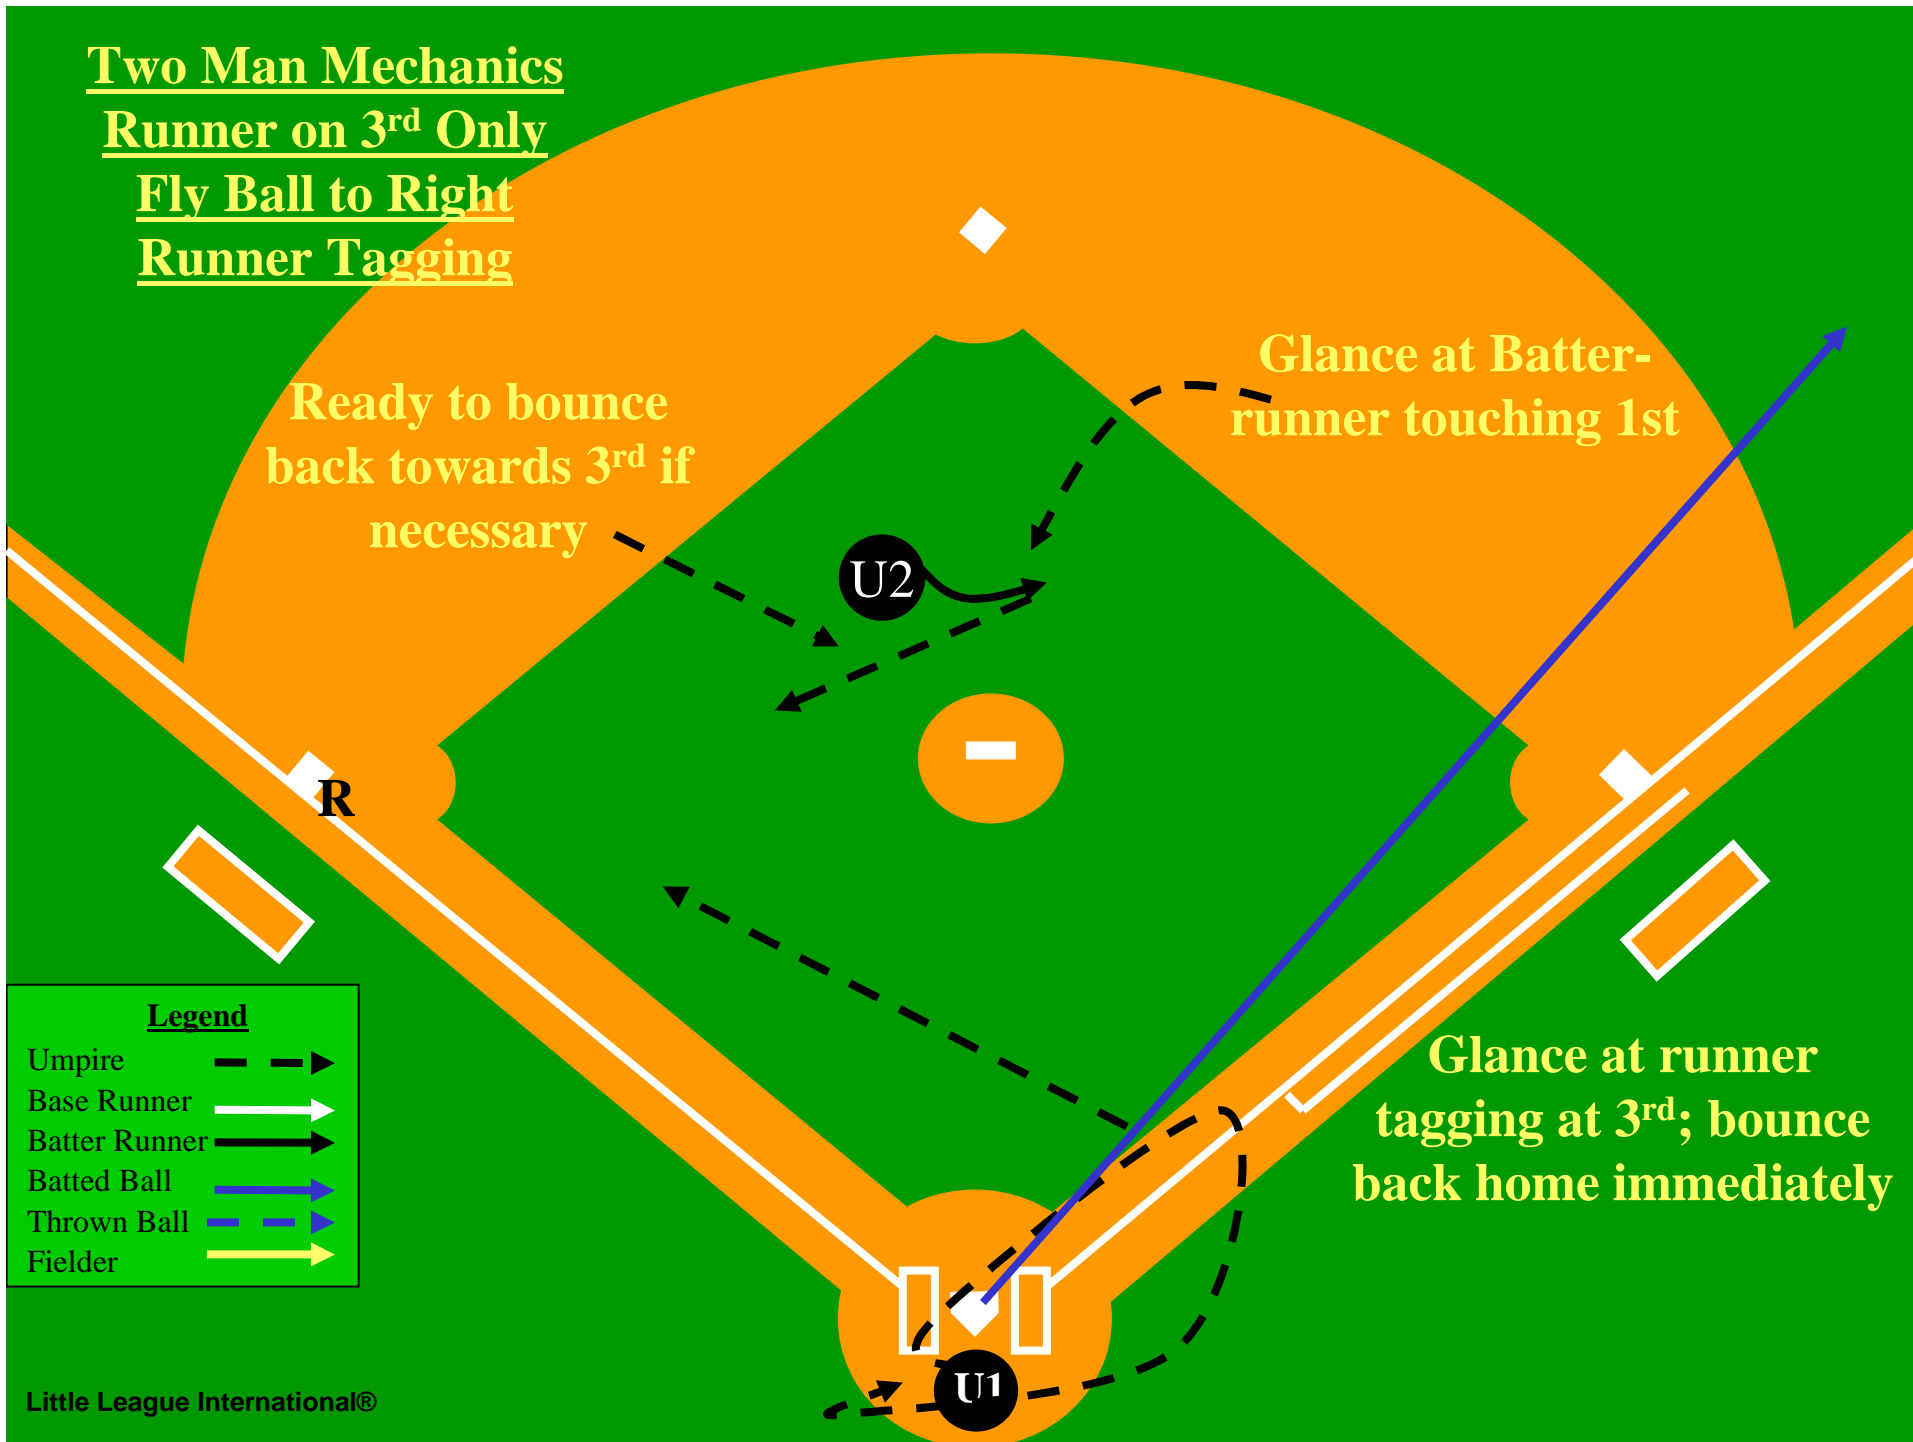

Two Man Mechanics
Runner on 3rd Only
Fly Ball to Right
Runner Tagging

Ready to bounce
back towards 3rd if
necessary

Glance at Batter-
runner touching 1st

Glance at runner
tagging at 3rd; bounce
back home immediately

Legend

- Umpire
- Base Runner
- Batter Runner
- Batted Ball
- Thrown Ball
- Fielder