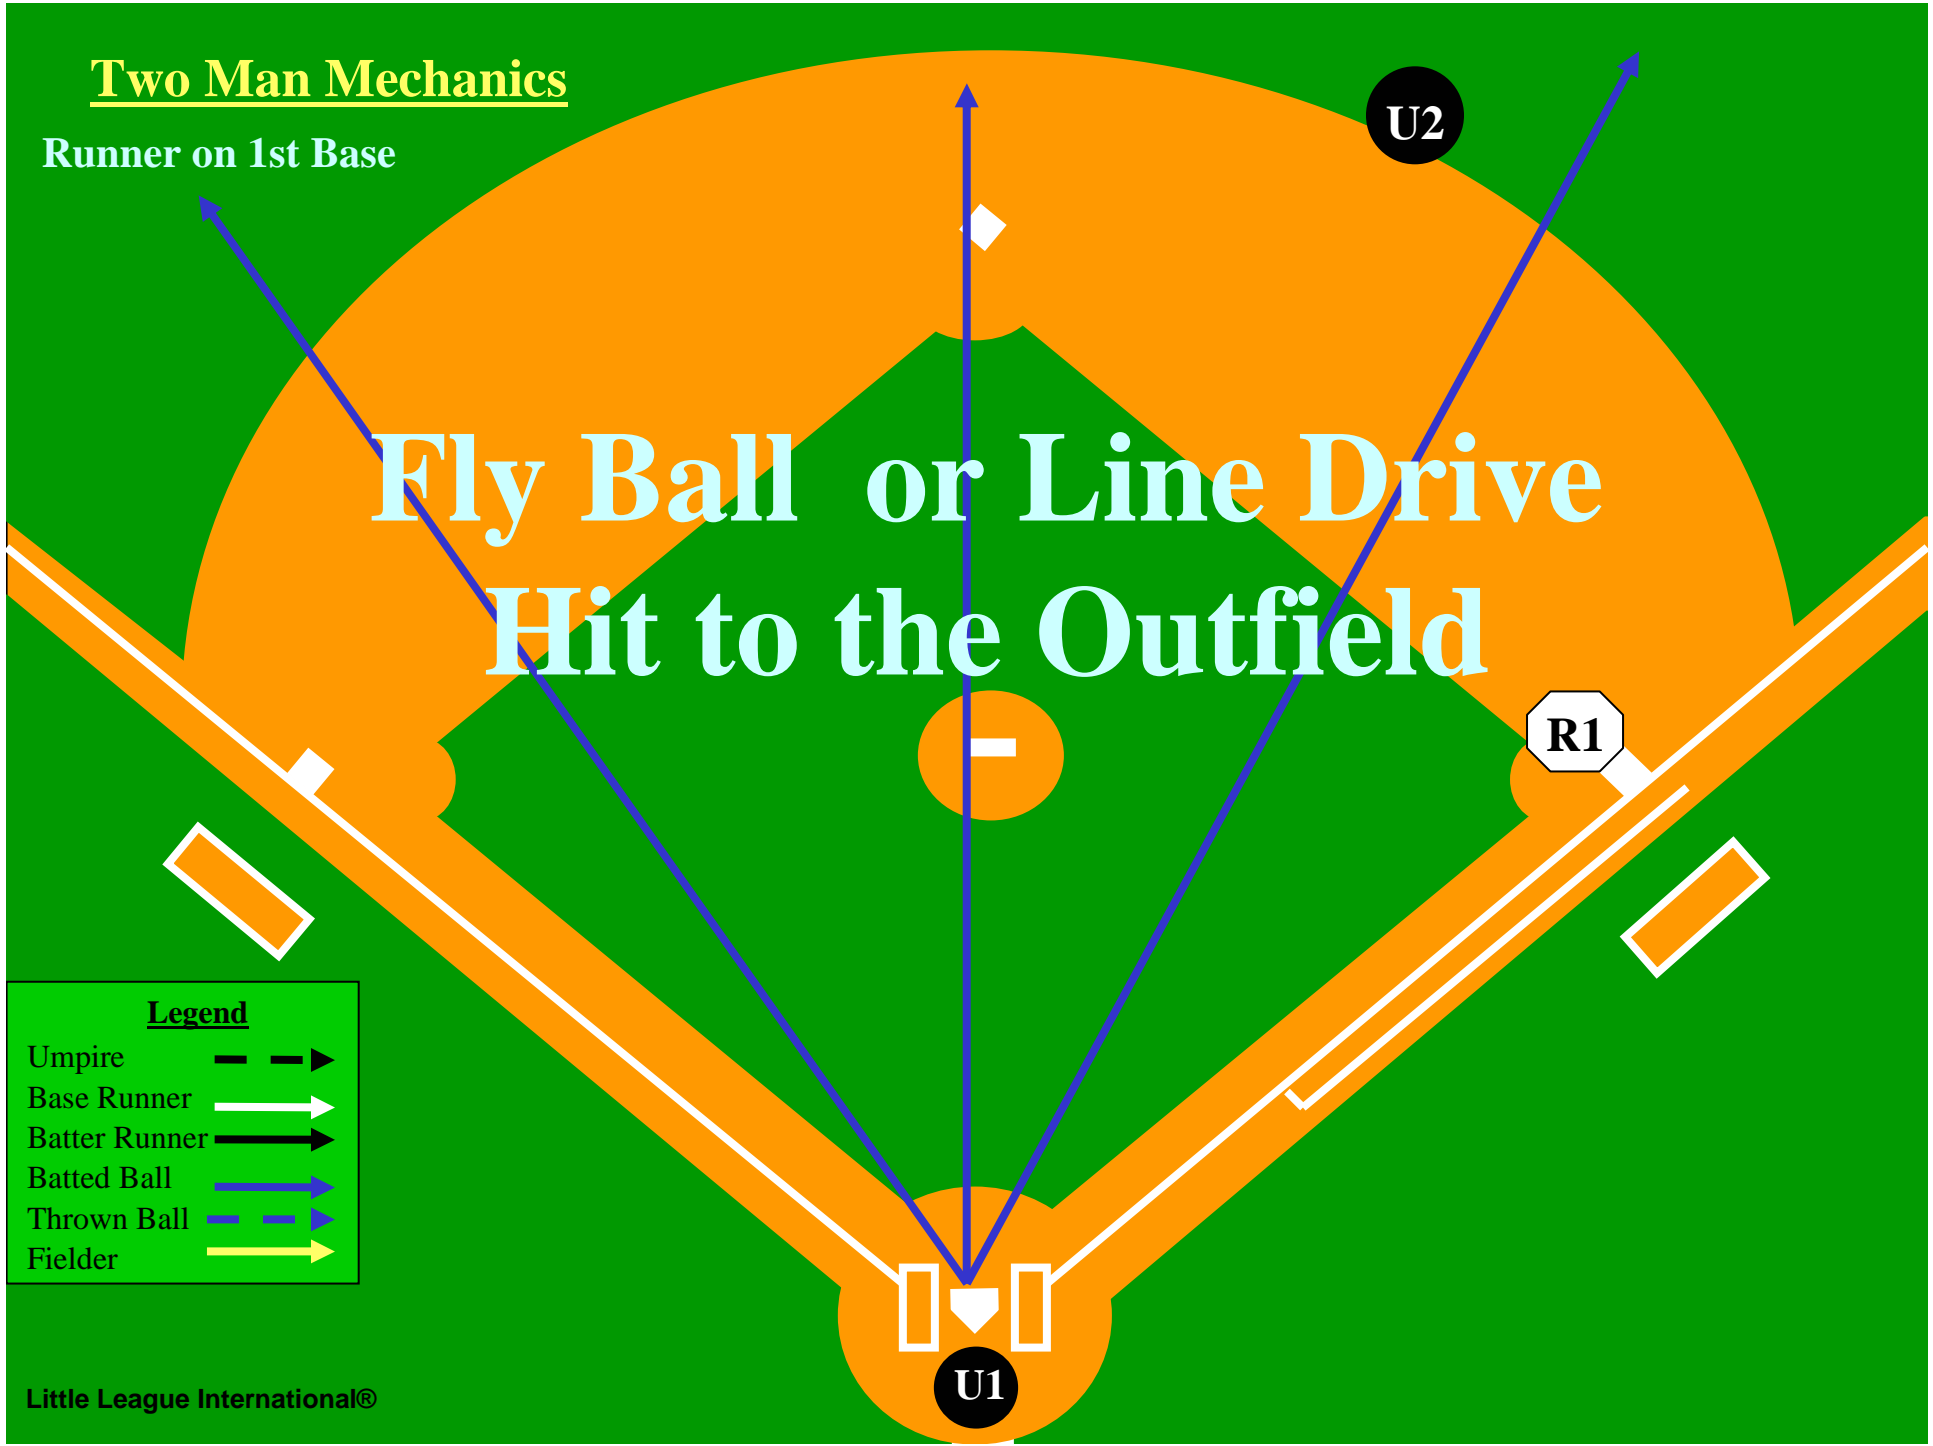

Two Man Mechanics

Runner on 1st Base

Fly Ball or Line Drive Hit to the Outfield

U2

R1

U1

Legend

- Umpire
- Base Runner
- Batter Runner
- Batted Ball
- Thrown Ball
- Fielder