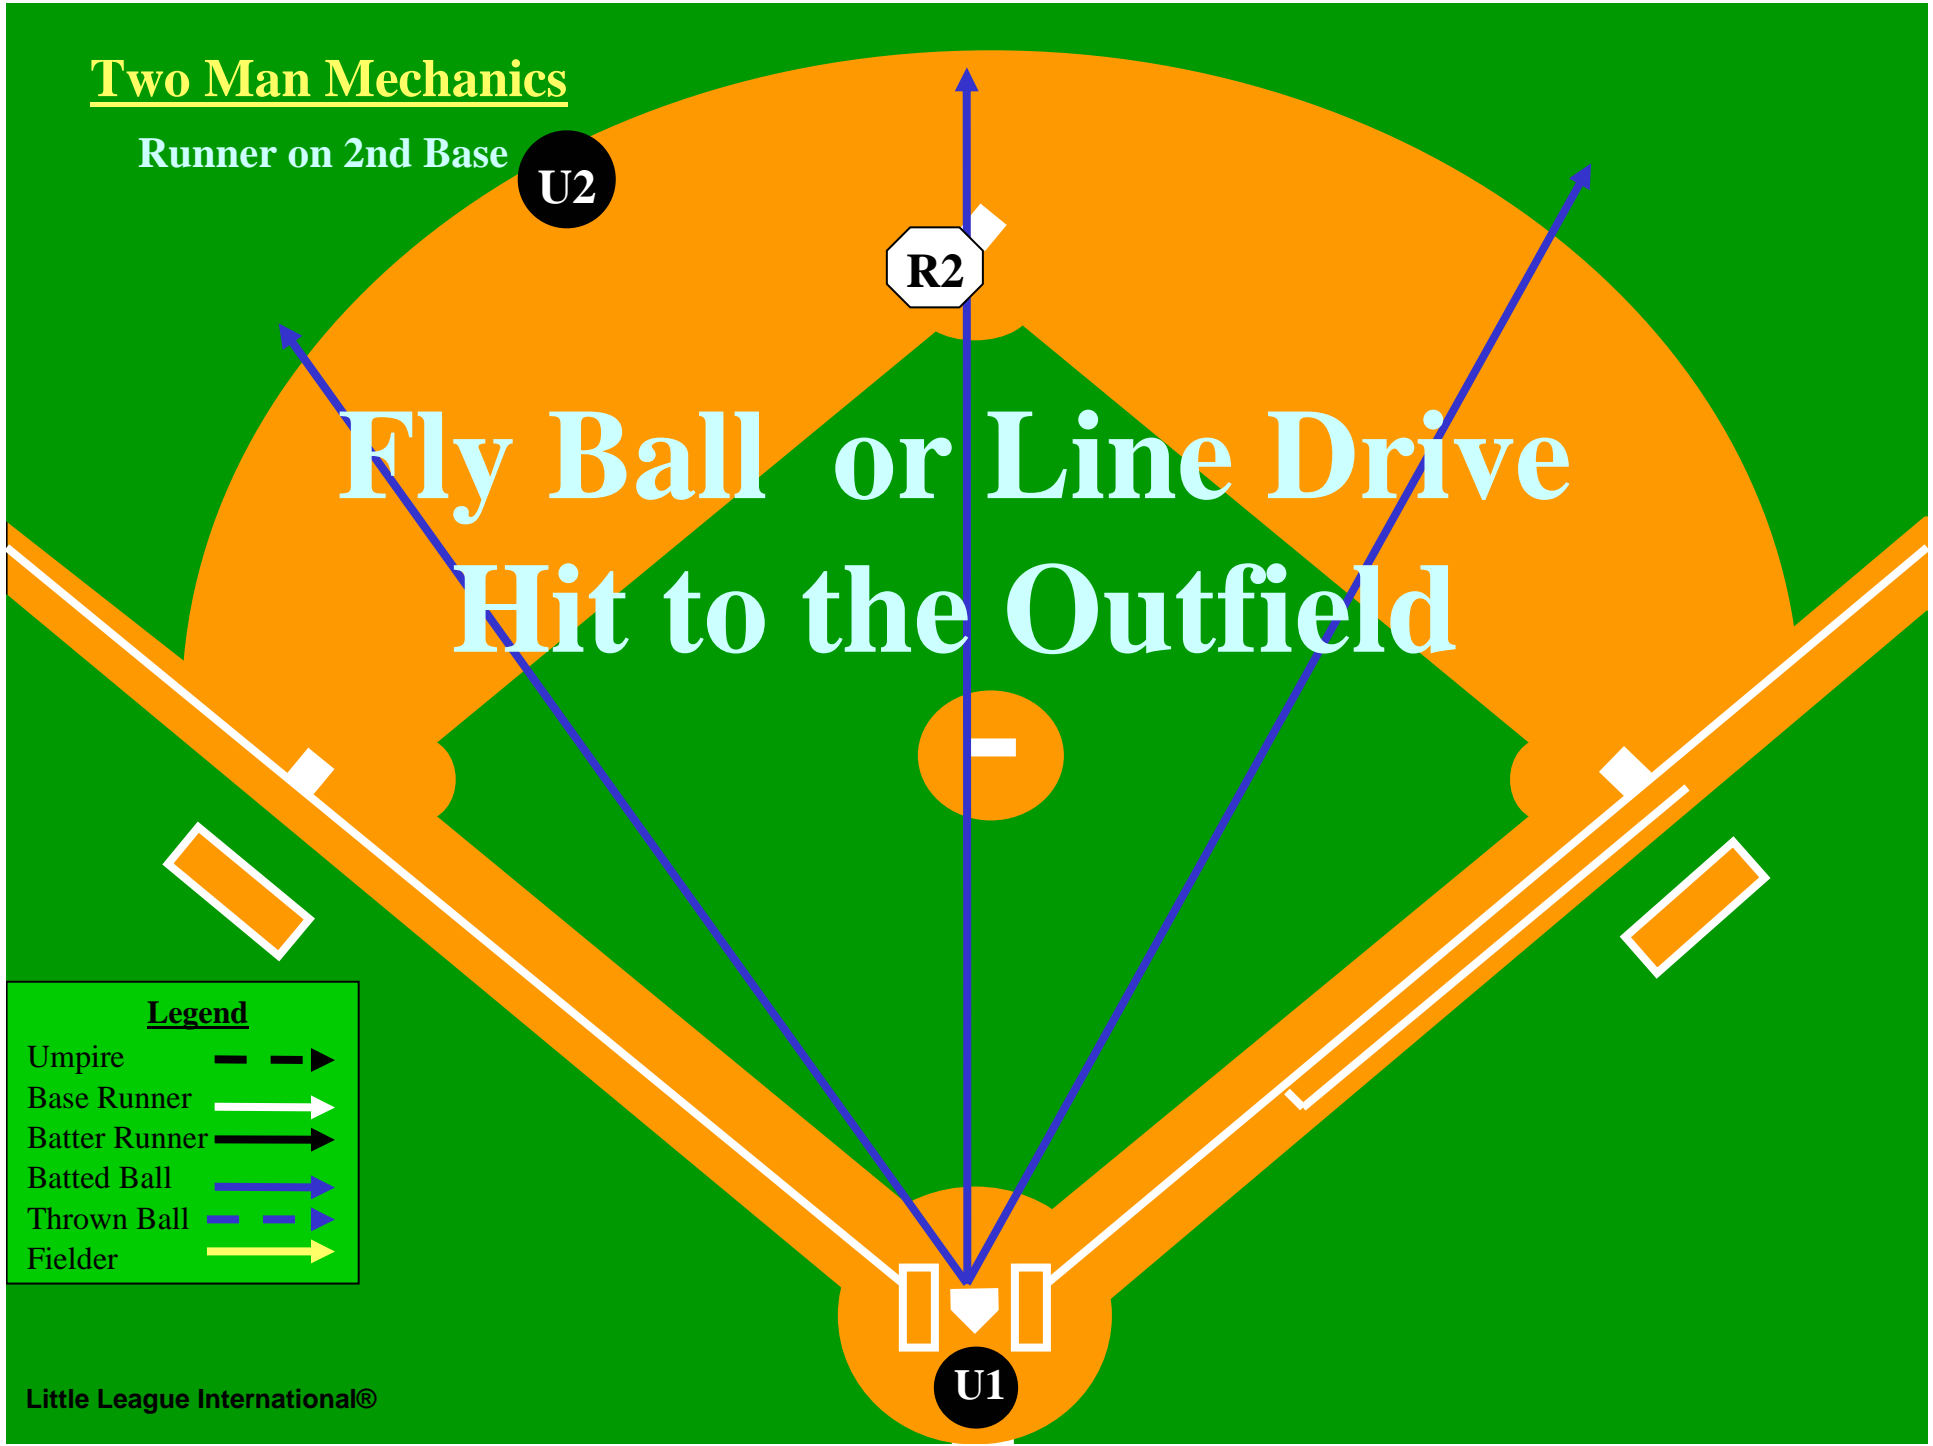

U2

R2

Fly Ball or Line Drive
Hit to the Outfield

Legend

Umpire	--->
Base Runner	—>
Batter Runner	—>
Batted Ball	—>
Thrown Ball	—>
Fielder	—>

U1

Two Man Mechanics

Runner on 2nd Base