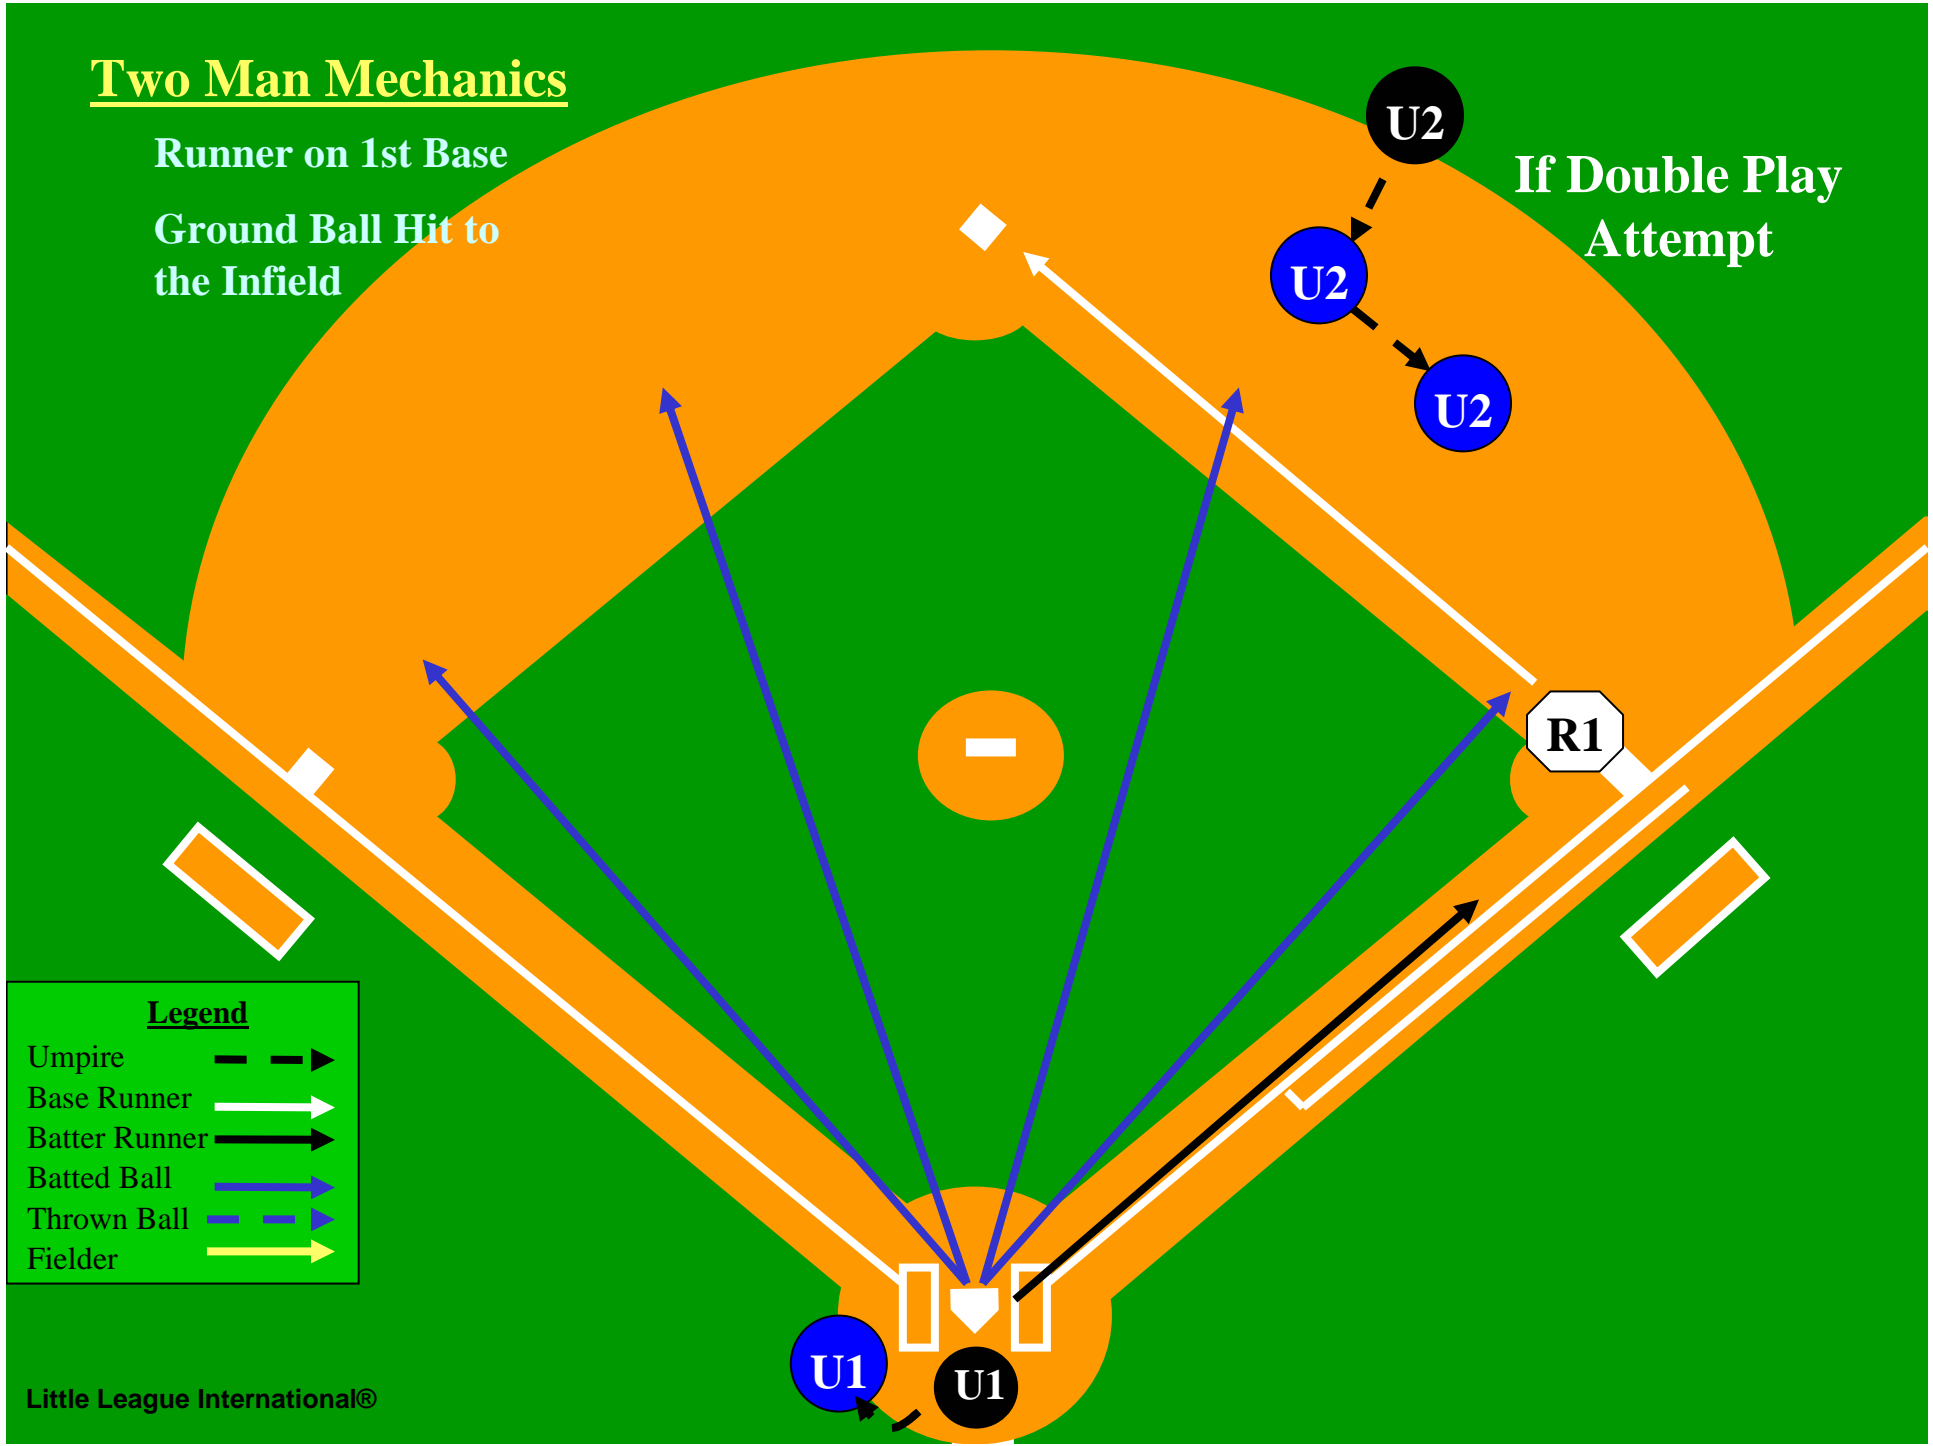

Legend

Umpire	---
Base Runner	—
Batter Runner	—
Batted Ball	—
Thrown Ball	—
Fielder	—

Two Man Mechanics

Runner on 1st Base
Ground Ball Hit to
the Infield

If Double Play
Attempt

Legend

Umpire	--->
Base Runner	—>
Batter Runner	—>
Batted Ball	—>
Thrown Ball	—>
Fielder	—>