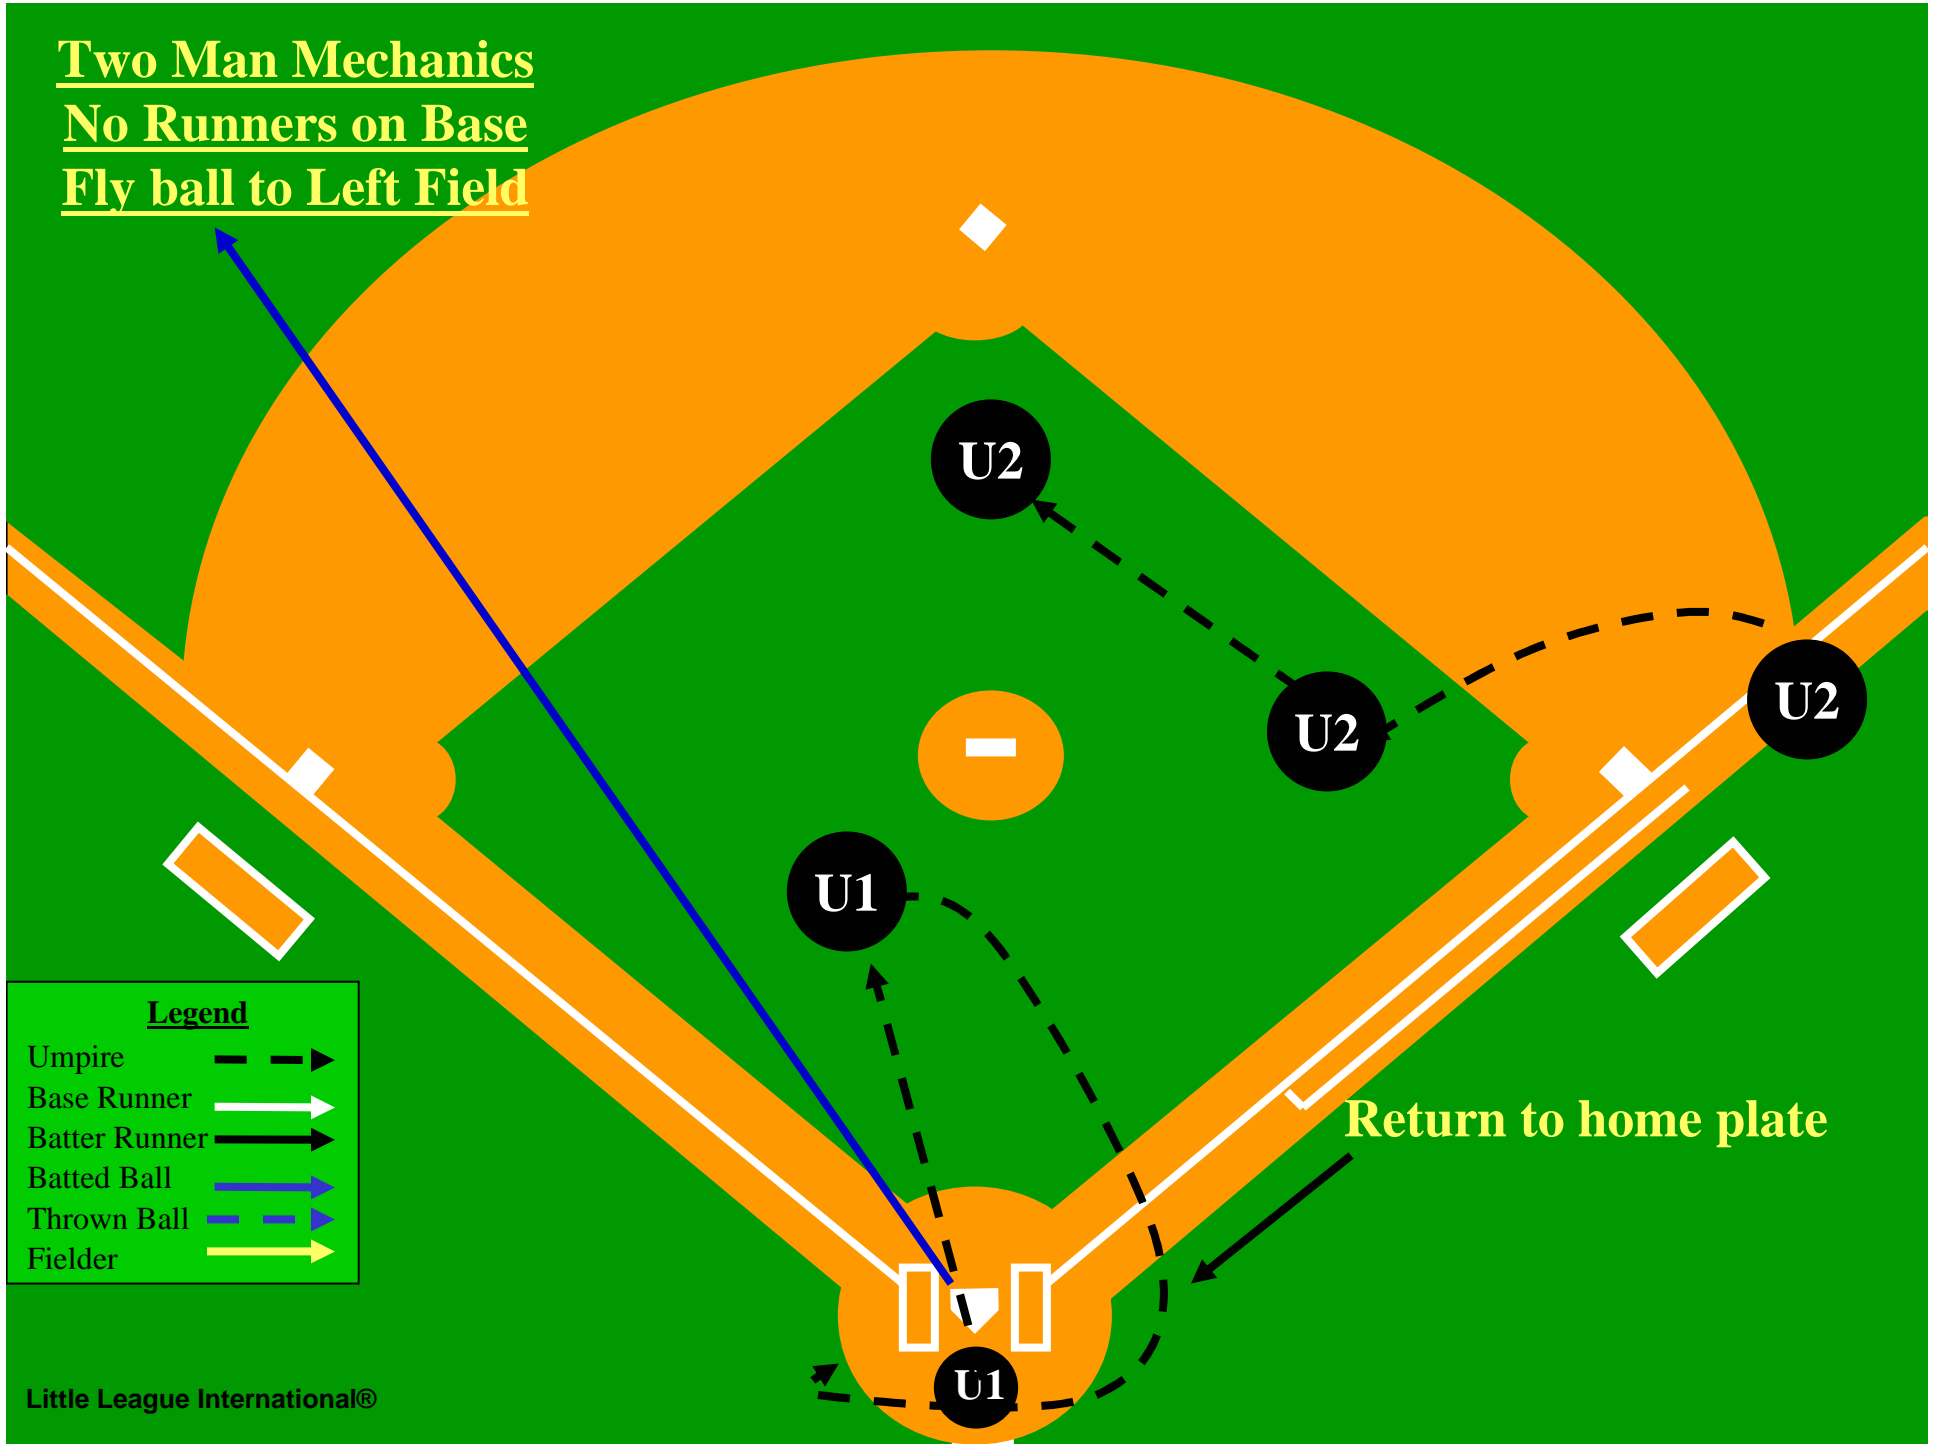

Two Man Mechanics
No Runners on Base
Fly ball to Left Field

Legend

- Umpire - - - - ->
- Base Runner - - - - ->
- Batter Runner - - - - ->
- Batted Ball - - - - ->
- Thrown Ball - - - - ->
- Fielder - - - - ->

Return to home plate