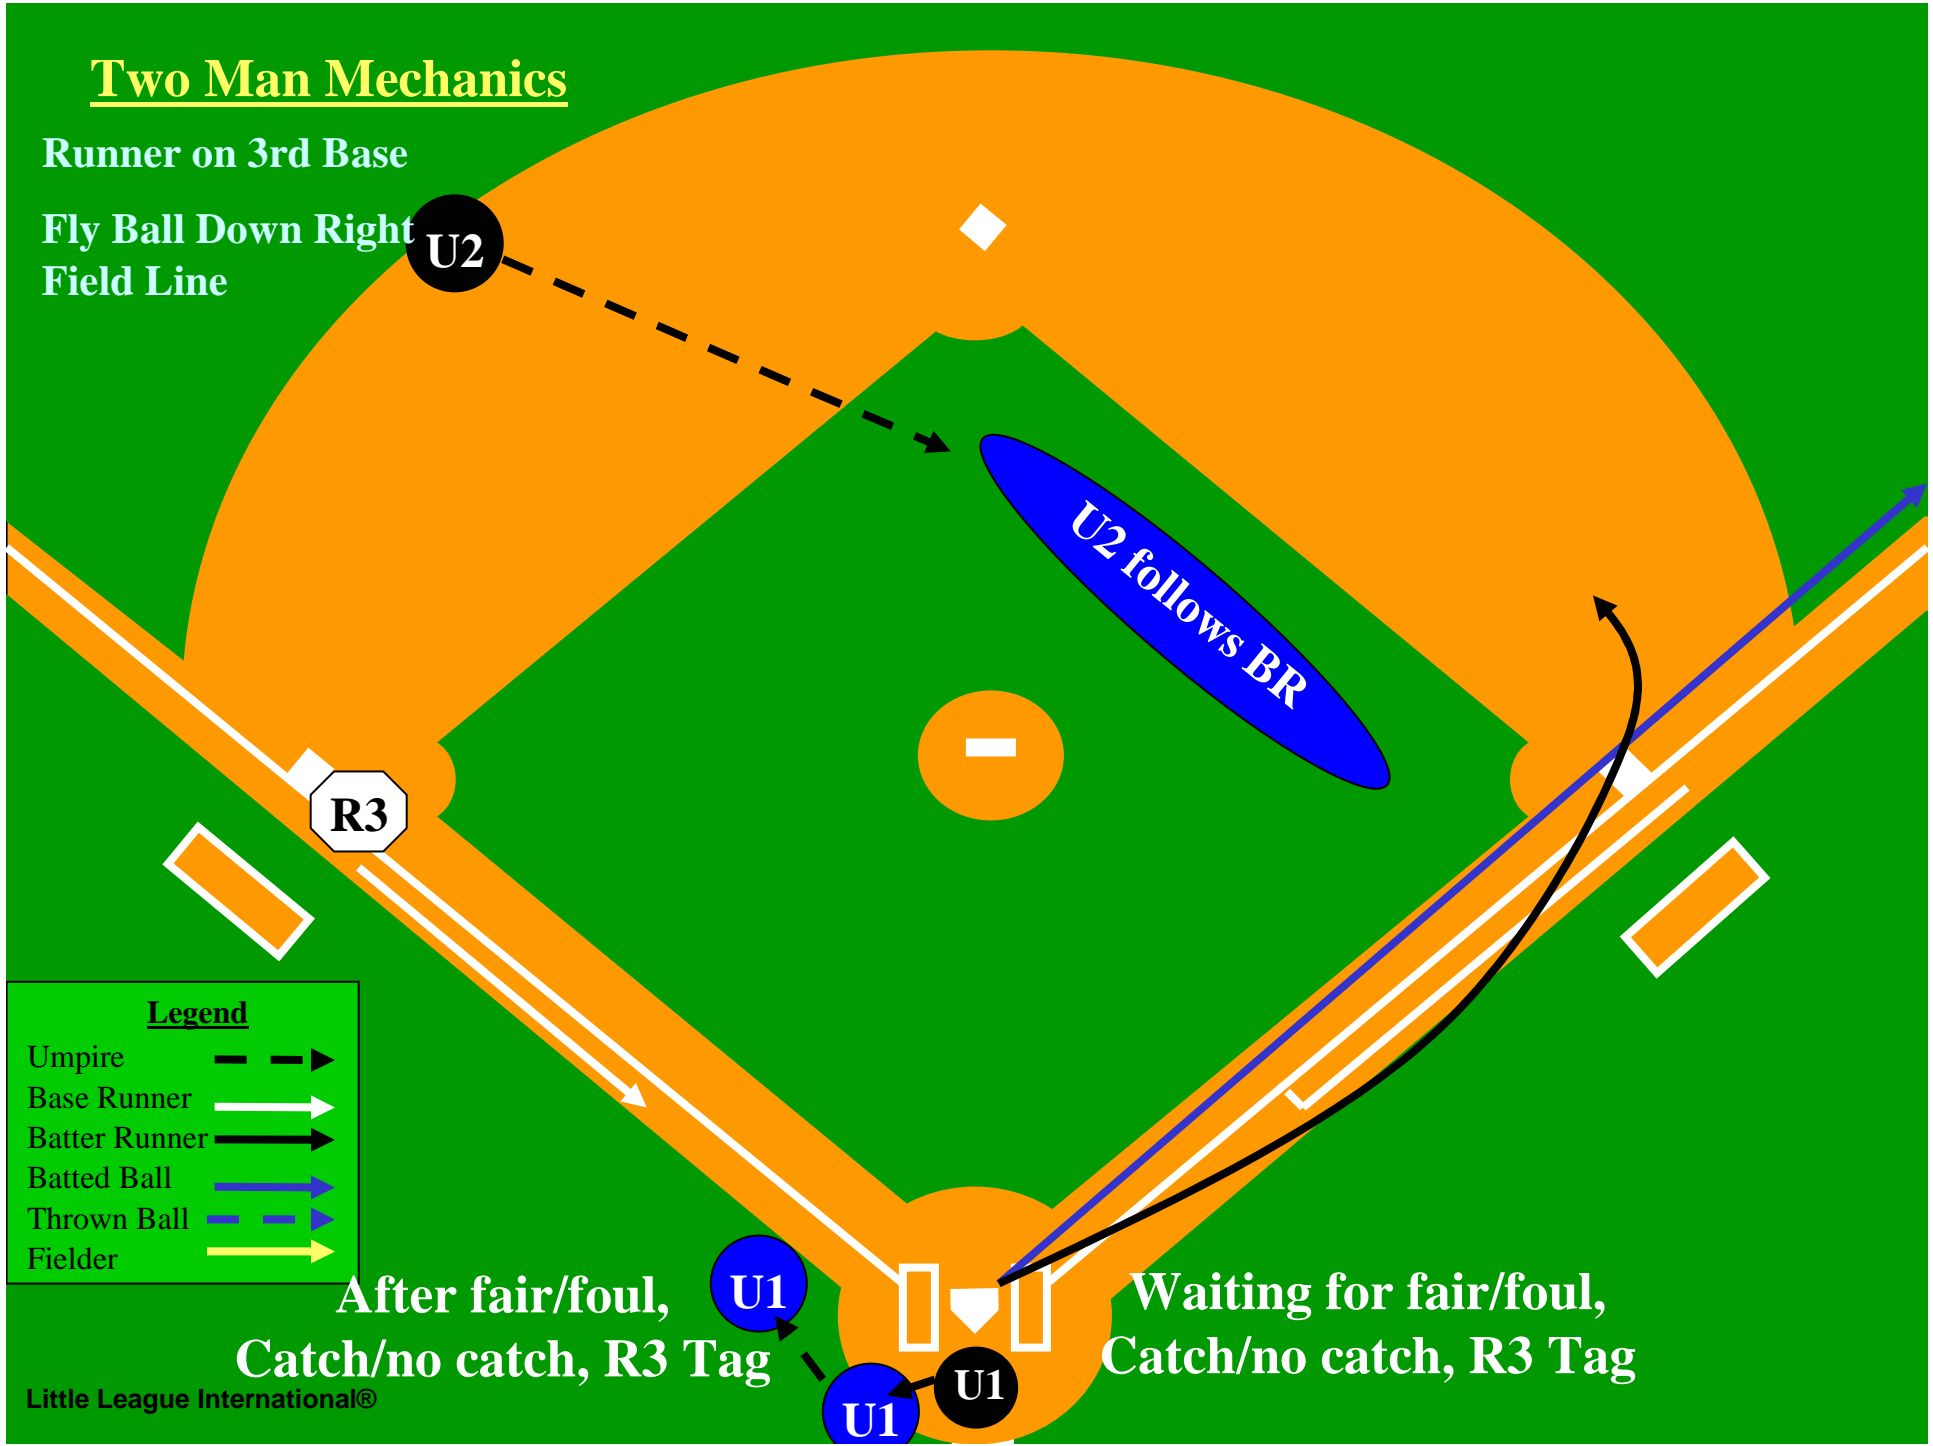

R3

Legend	
Umpire	--->
Base Runner	—>
Batter Runner	→
Batted Ball	→
Thrown Ball	→
Fielder	→

After fair/foul,
Catch/no catch, R3 Tag

U1

U1

U1

Waiting for fair/foul,
Catch/no catch, R3 Tag

Two Man Mechanics