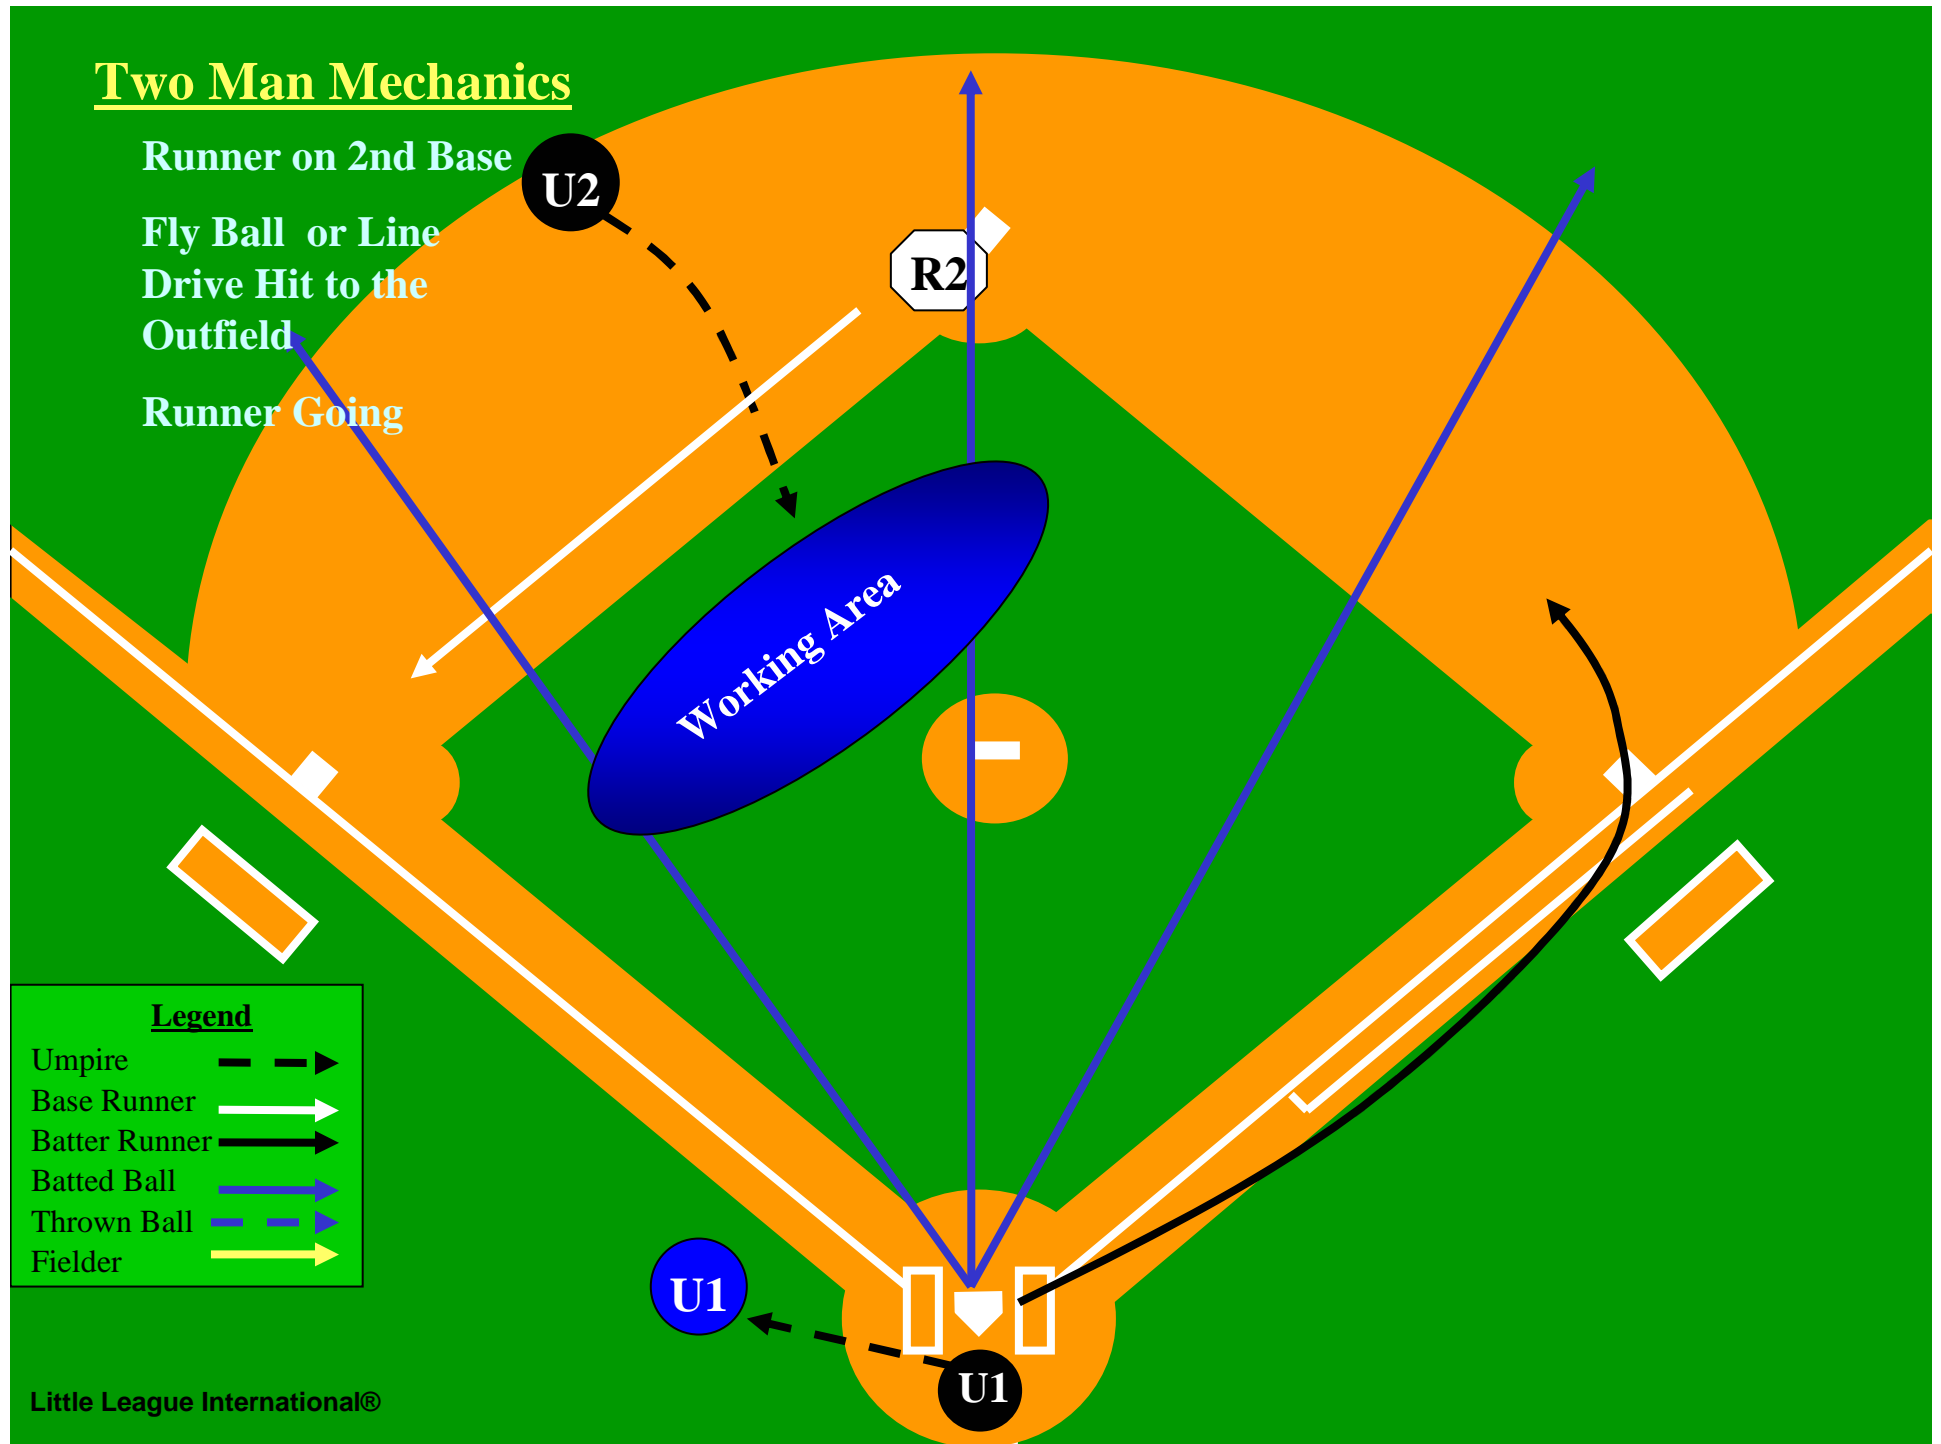

Two Man Mechanics

Runner on 2nd Base

Fly Ball or Line
Drive Hit to the
Outfield

Runner Going

U2

R2

Working Area

Legend

Umpire	--->
Base Runner	—>
Batter Runner	—>
Batted Ball	—>
Thrown Ball	—>
Fielder	—>

U1

U1