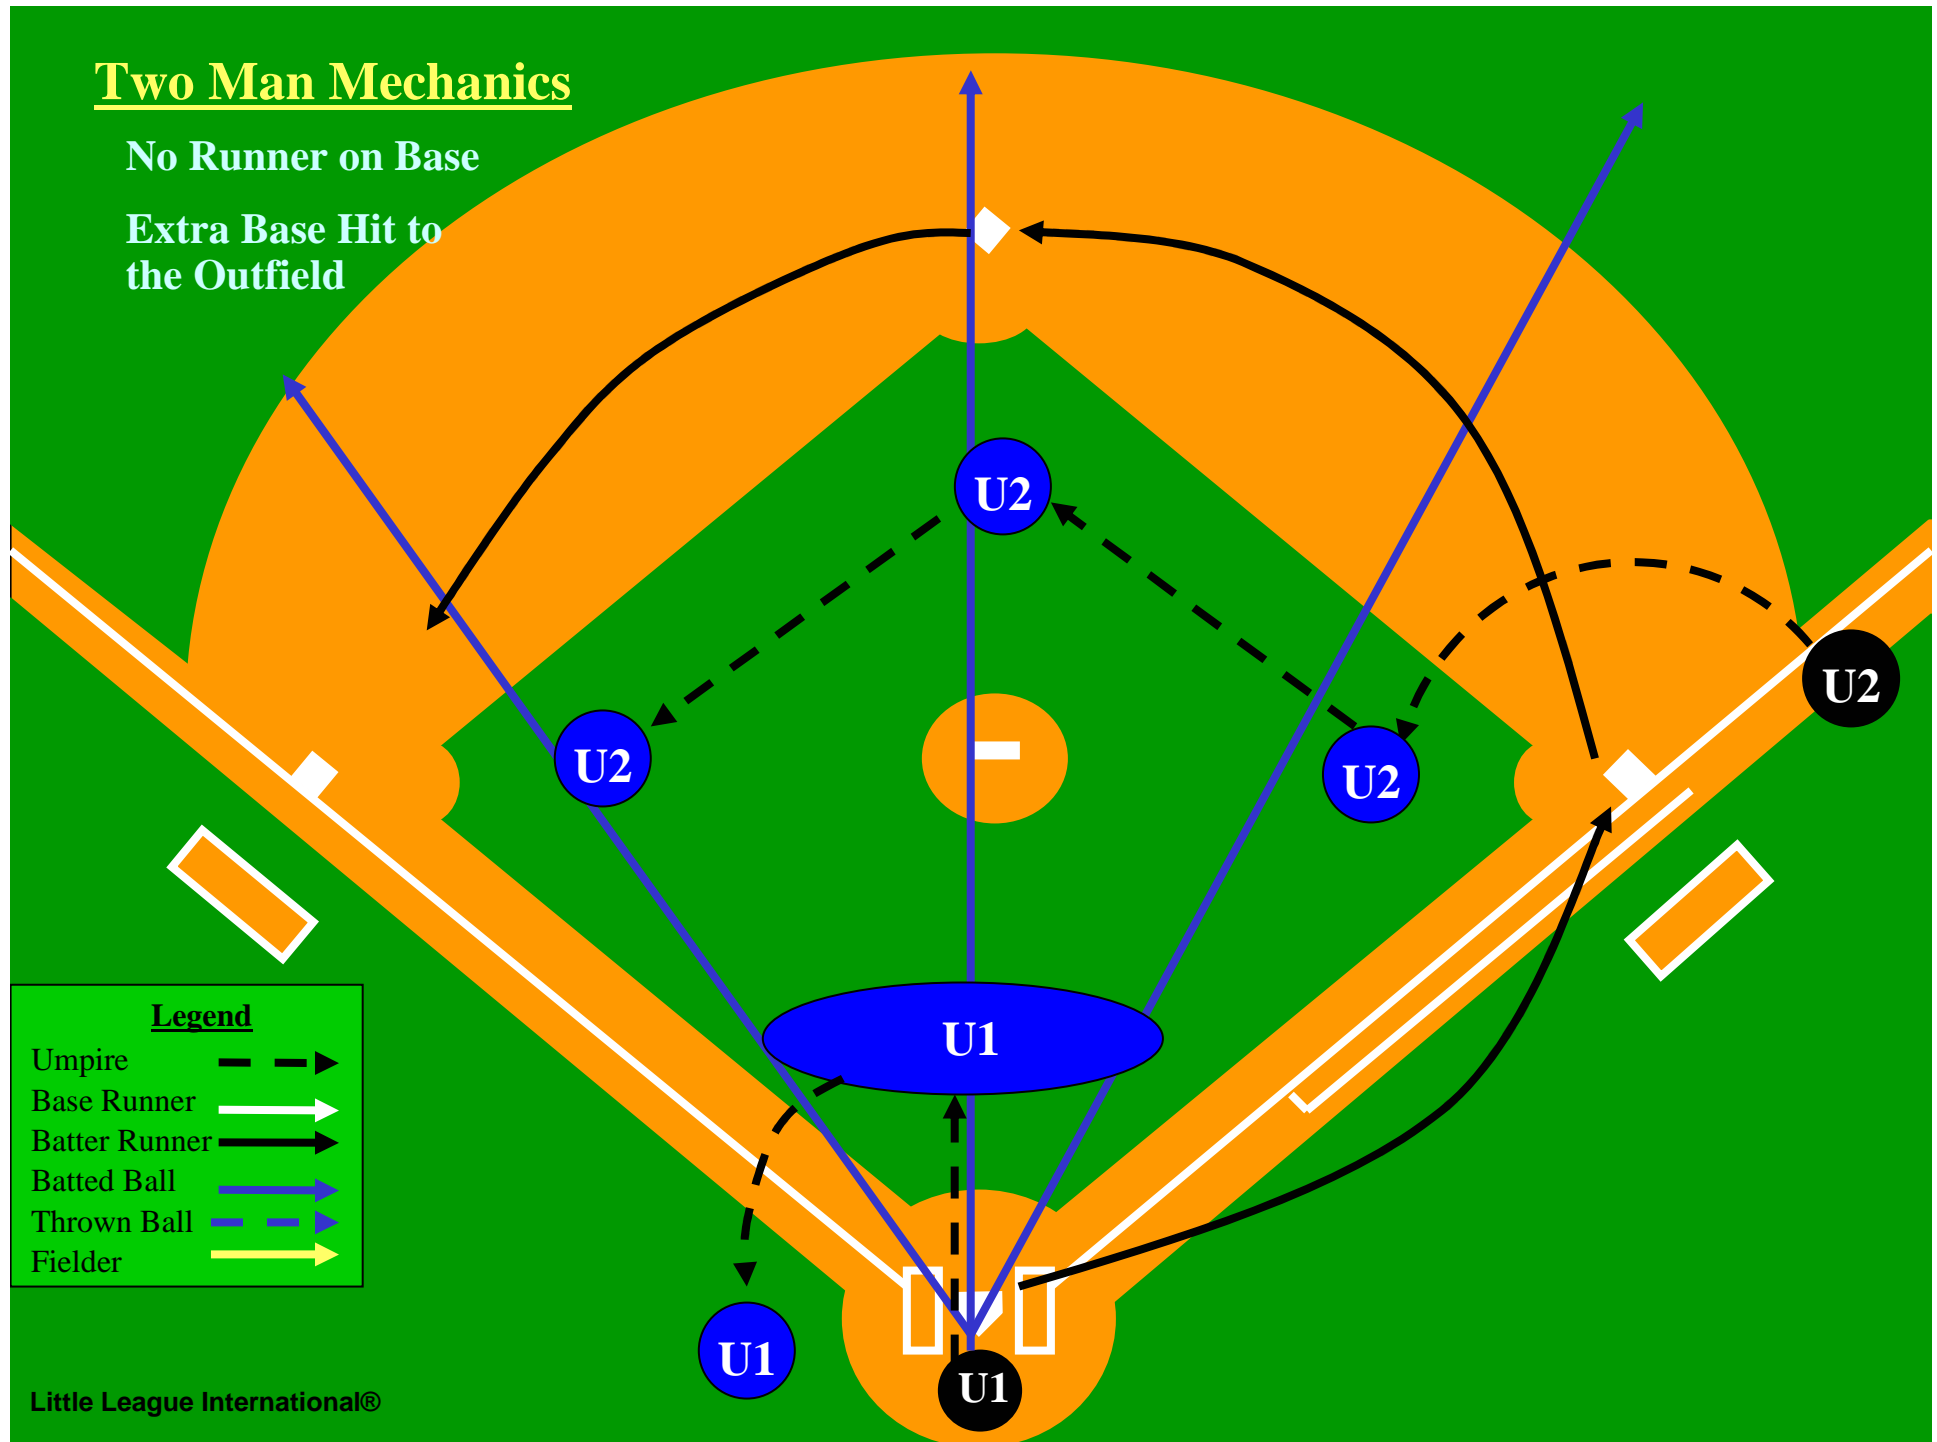

Two Man Mechanics

No Runner on Base

Extra Base Hit to
the Outfield