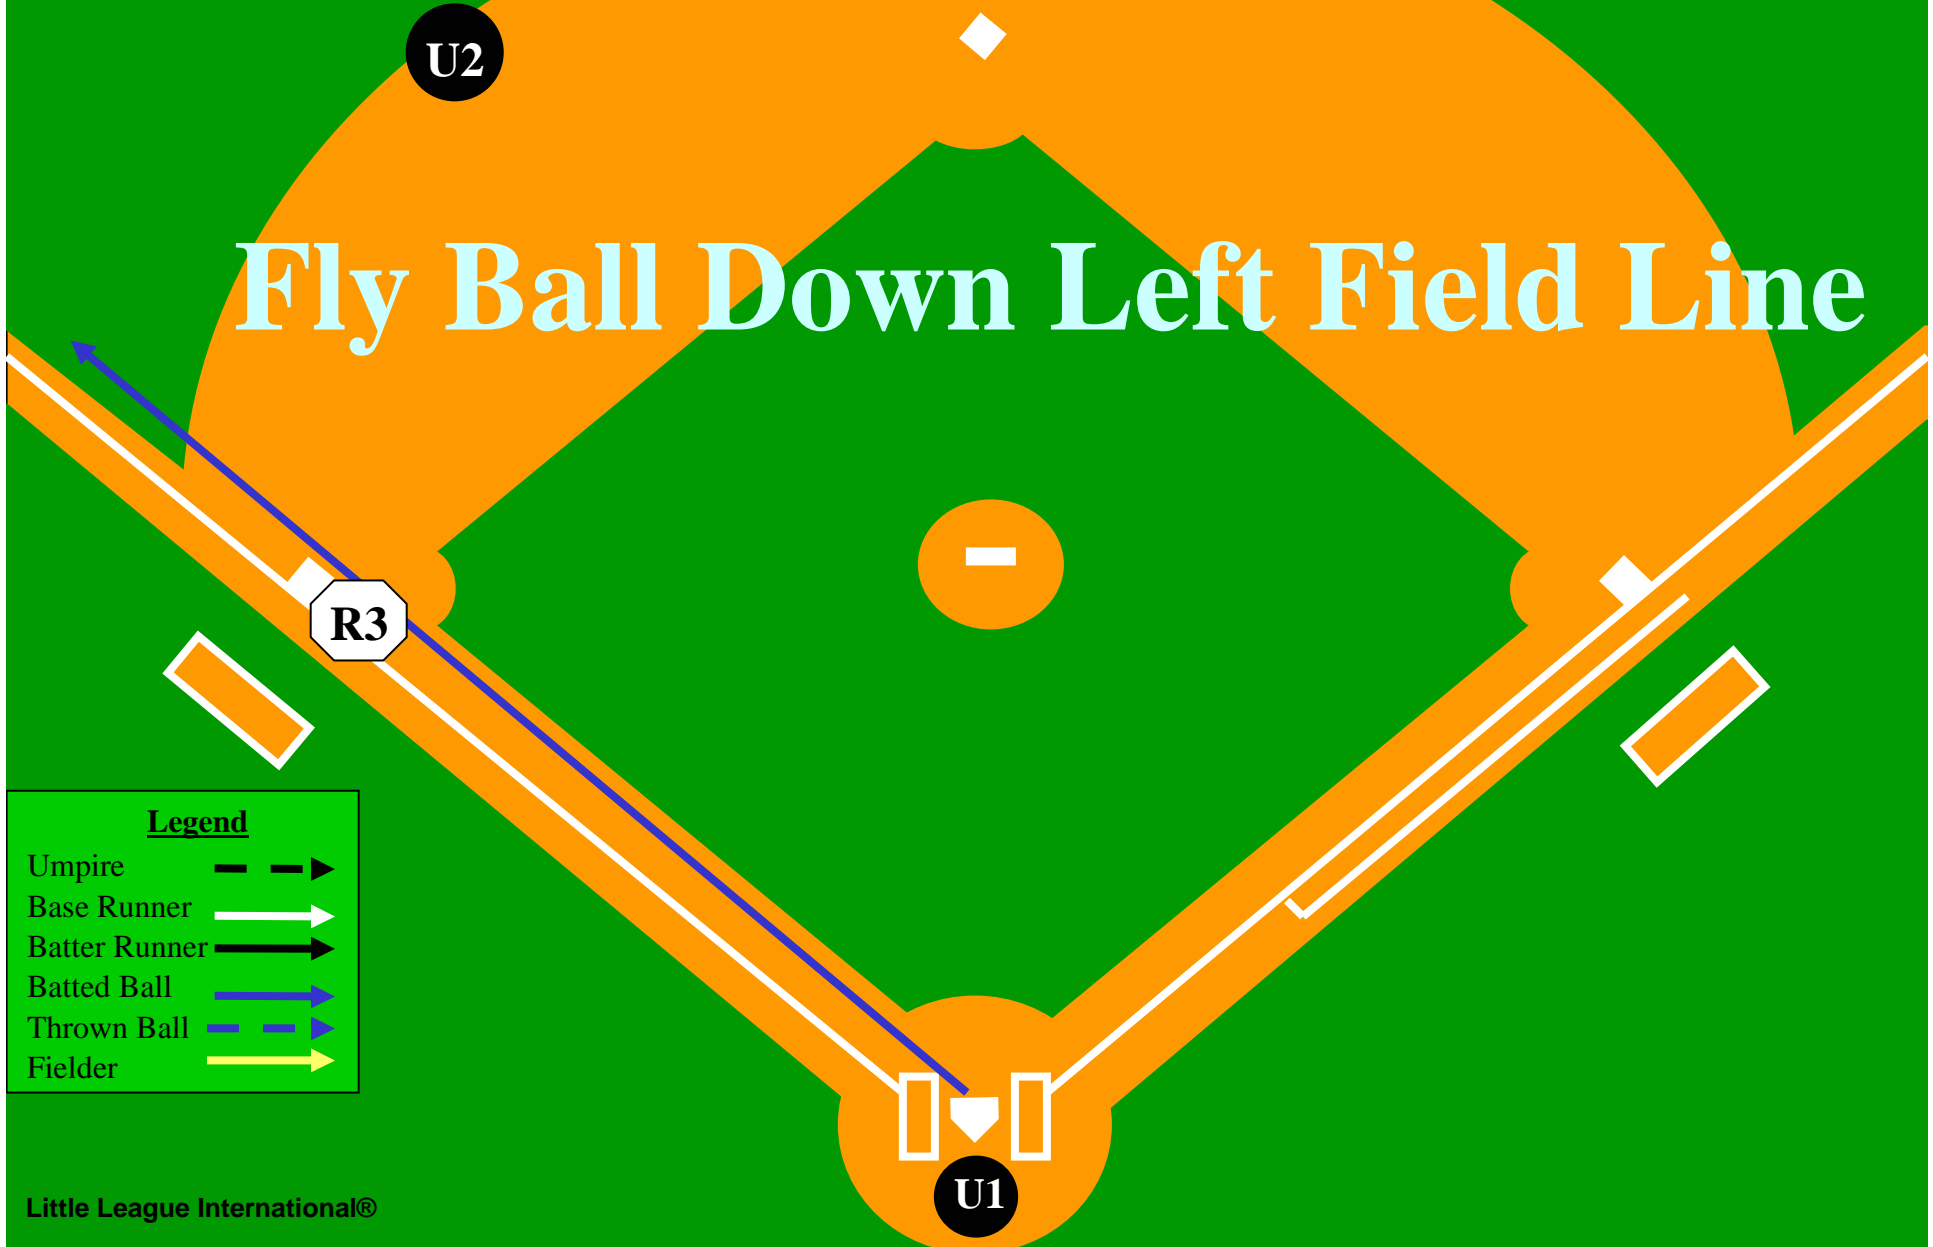

Fly Ball or Line Drive Hit to the Outfield

R3

U1

Legend

- Umpire 
- Base Runner 
- Batter Runner 
- Batted Ball 
- Thrown Ball 
- Fielder 

Two Man Mechanics

Runner on 3rd Base

Fly Ball Down Left Field Line