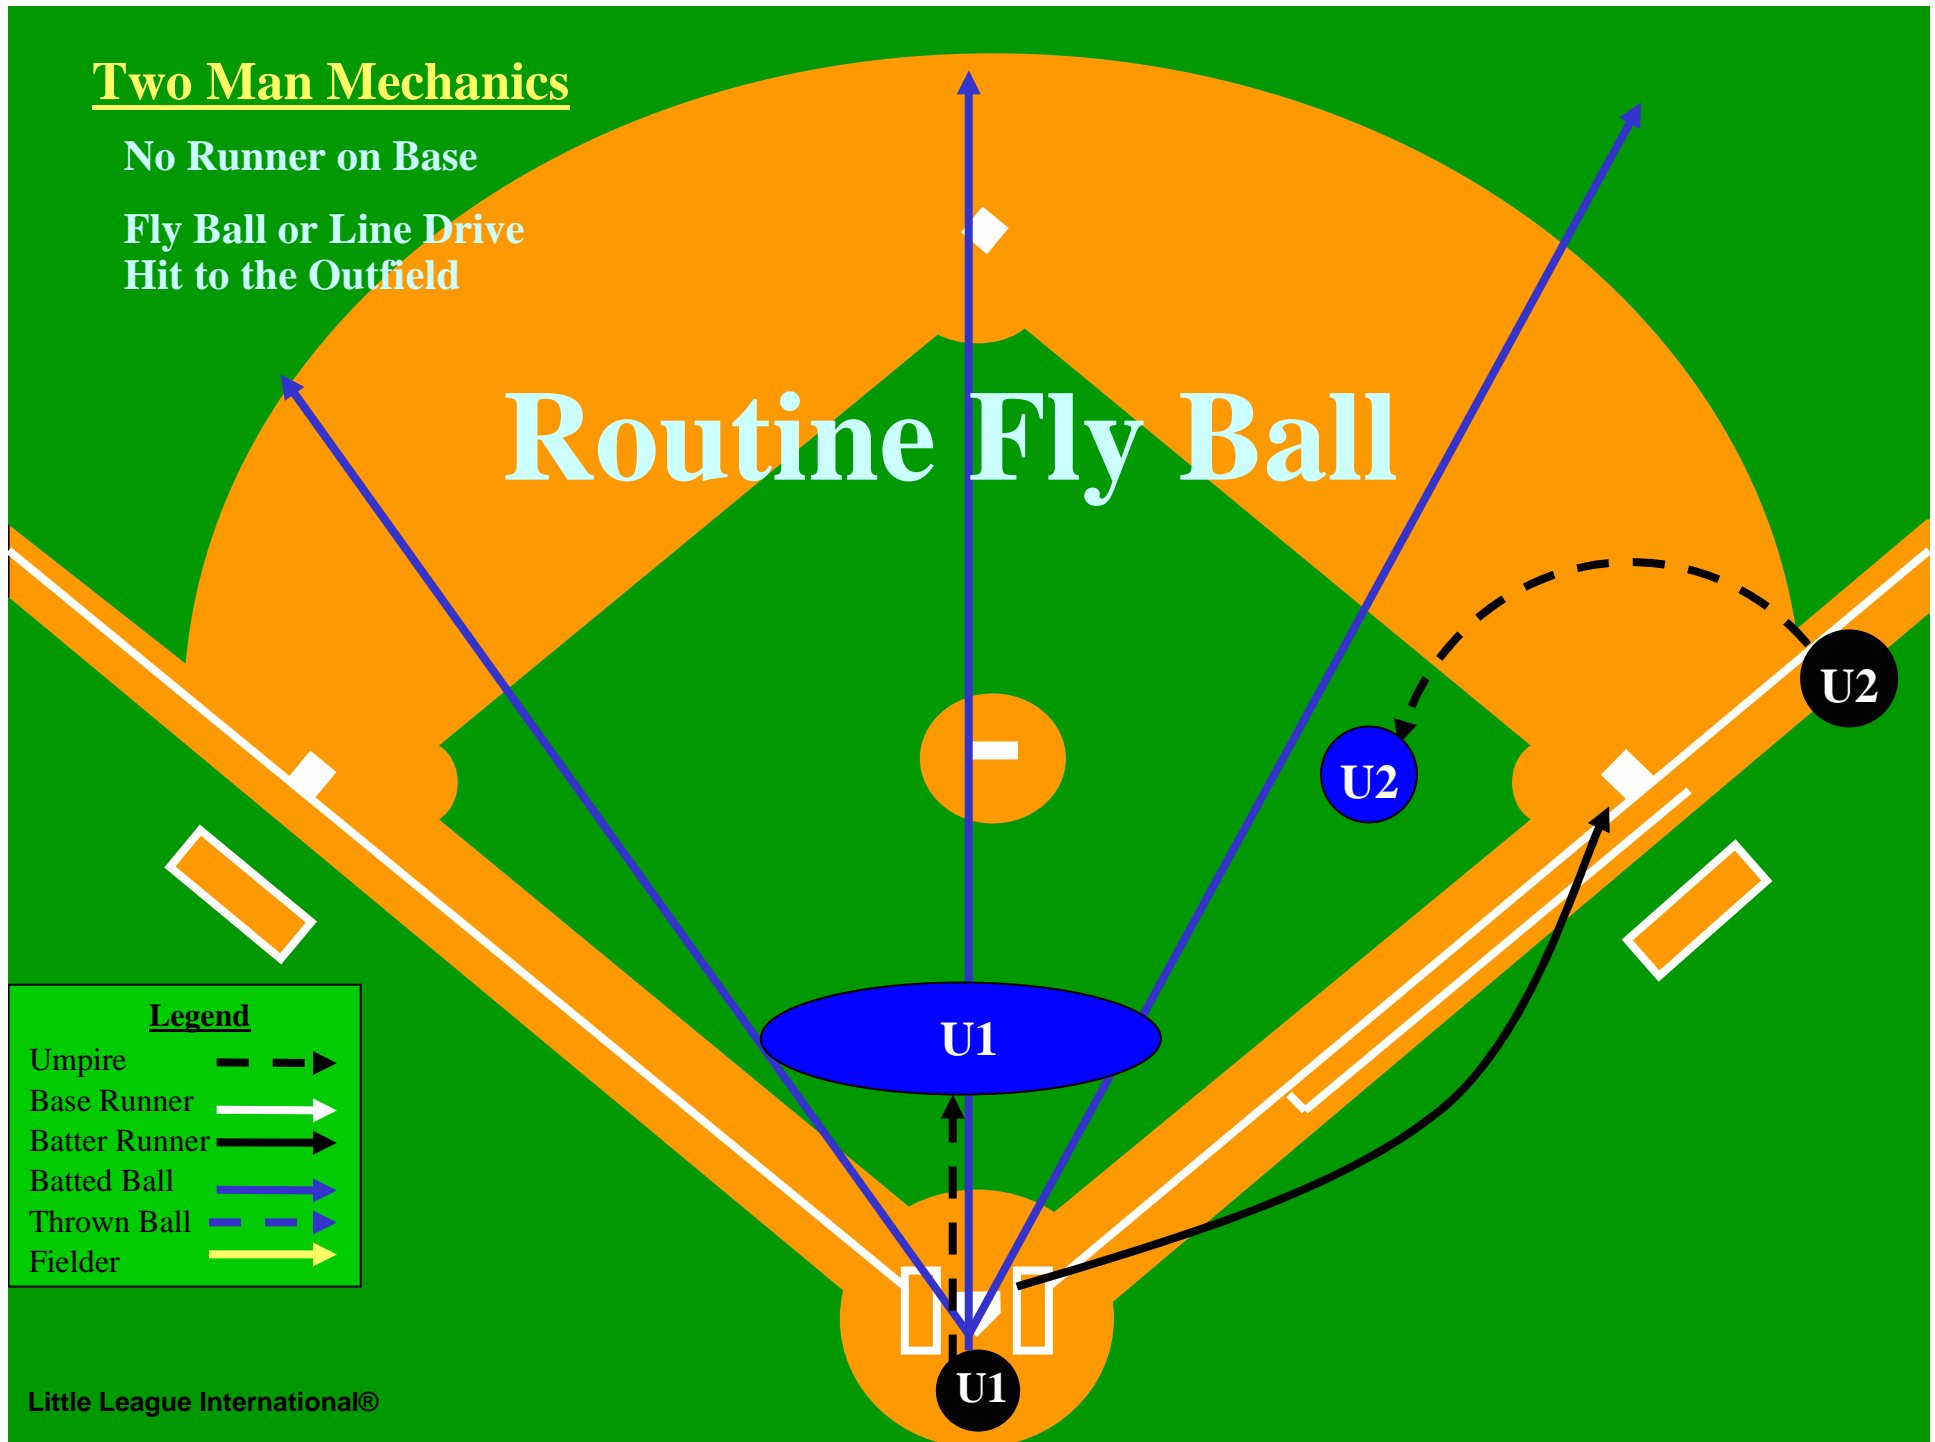

Two Man Mechanics

No Runner on Base

Fly Ball Down Right Field Line

Two Man Mechanics

No Runner on Base

Fly Ball or Line Drive
Hit to the Outfield

Routine Fly Ball

Legend