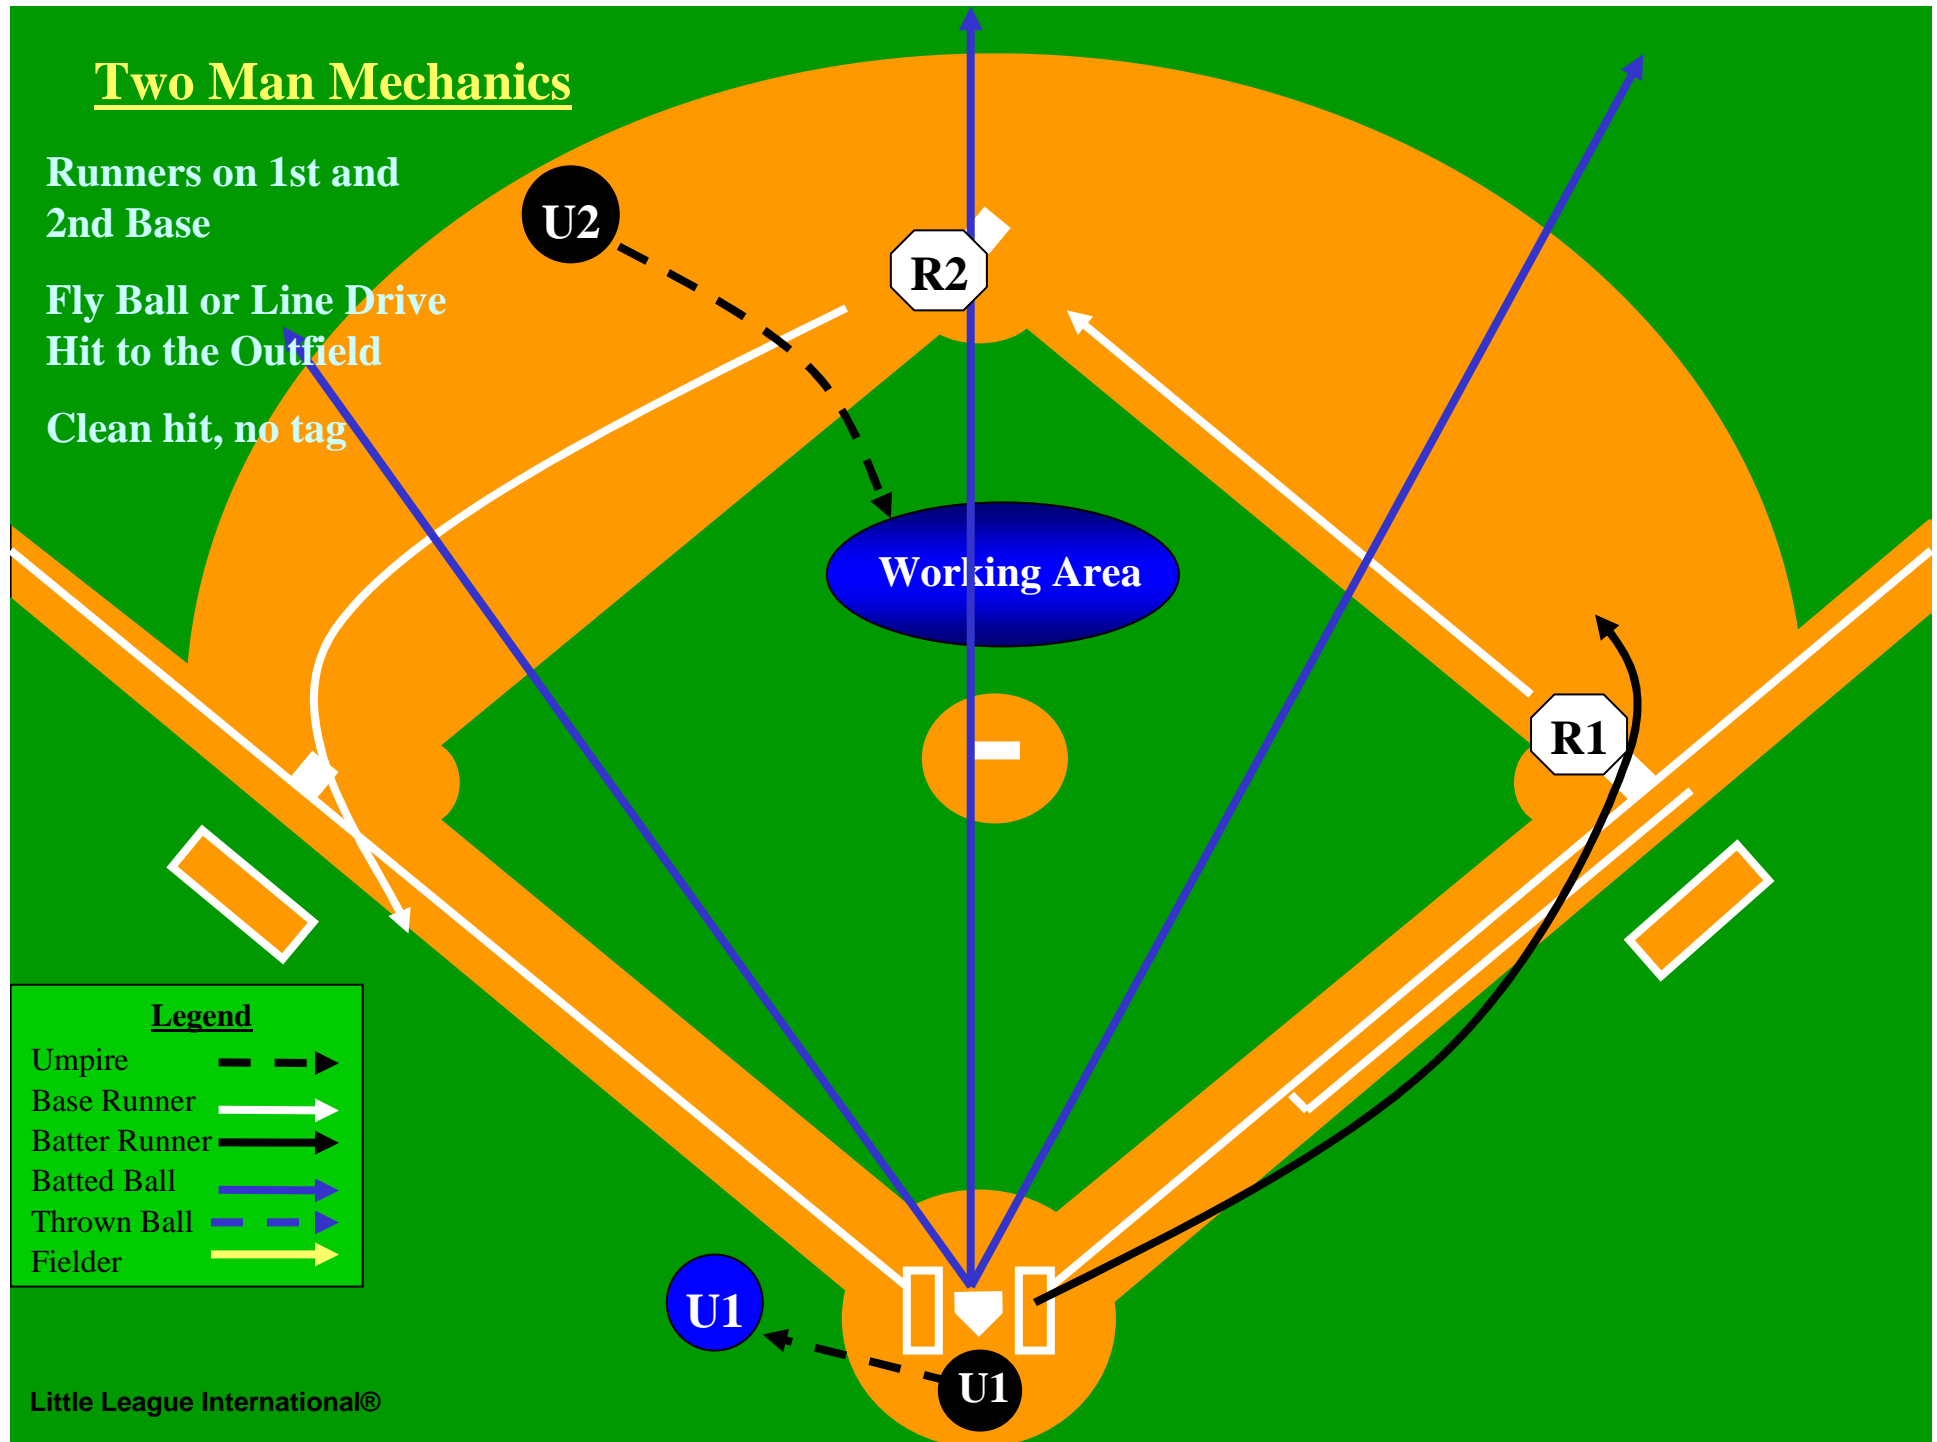

Clean hit, no tag

Two Man Mechanics

Runners on 1st and
2nd Base

Fly Ball or Line Drive
Hit to the Outfield

Clean hit, no tag

Legend

Umpire	--->
Base Runner	—>
Batter Runner	—>
Batted Ball	—>
Thrown Ball	—>
Fielder	—>