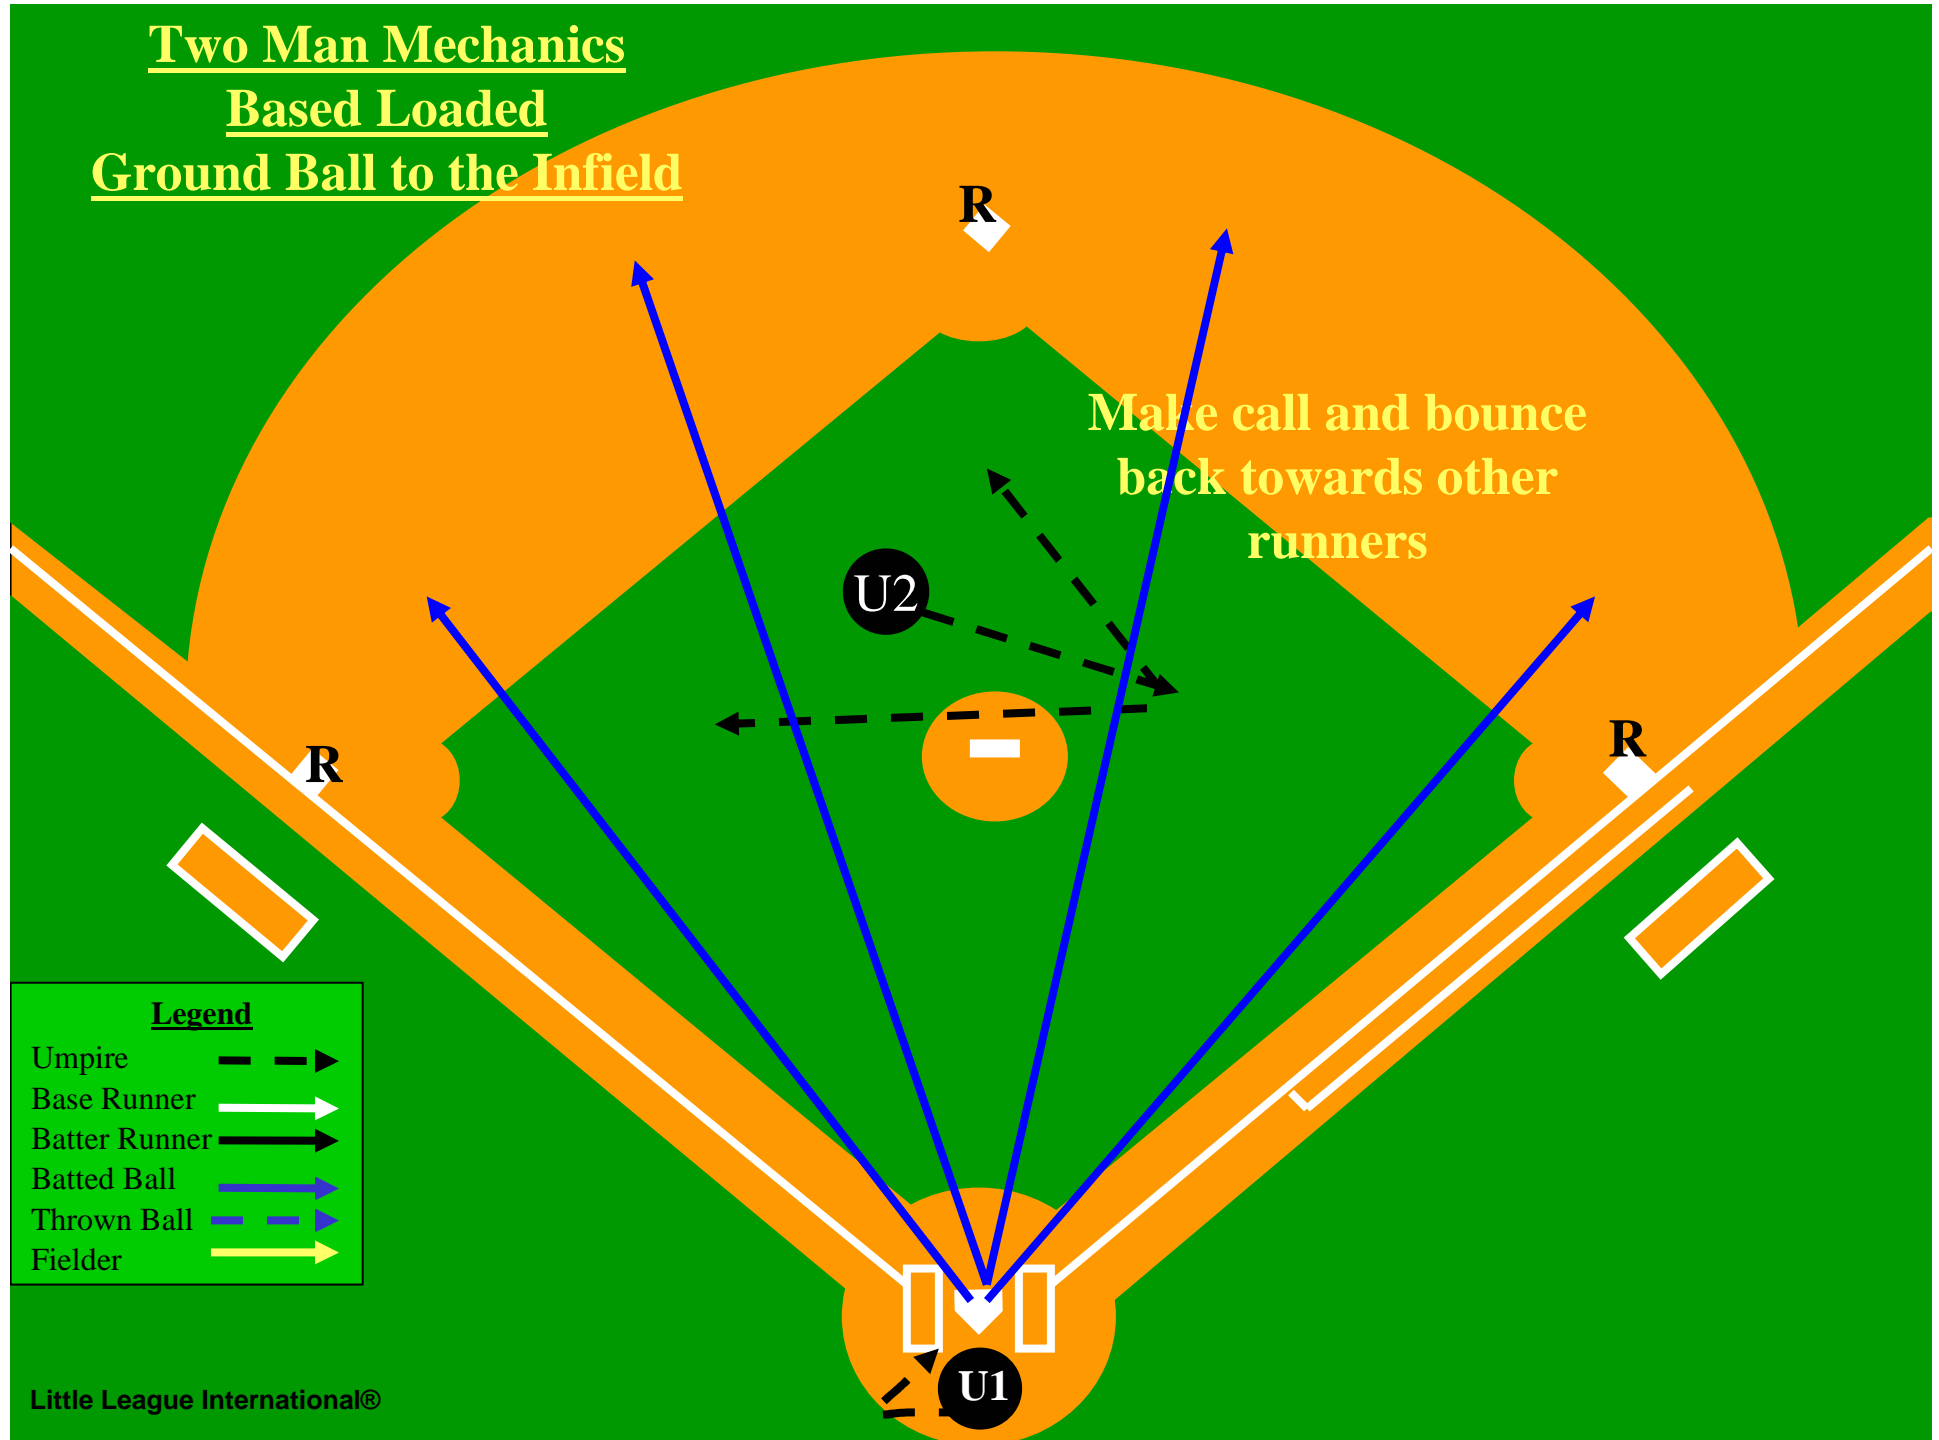

Two Man Mechanics
Based Loaded
Ground Ball to the Infield