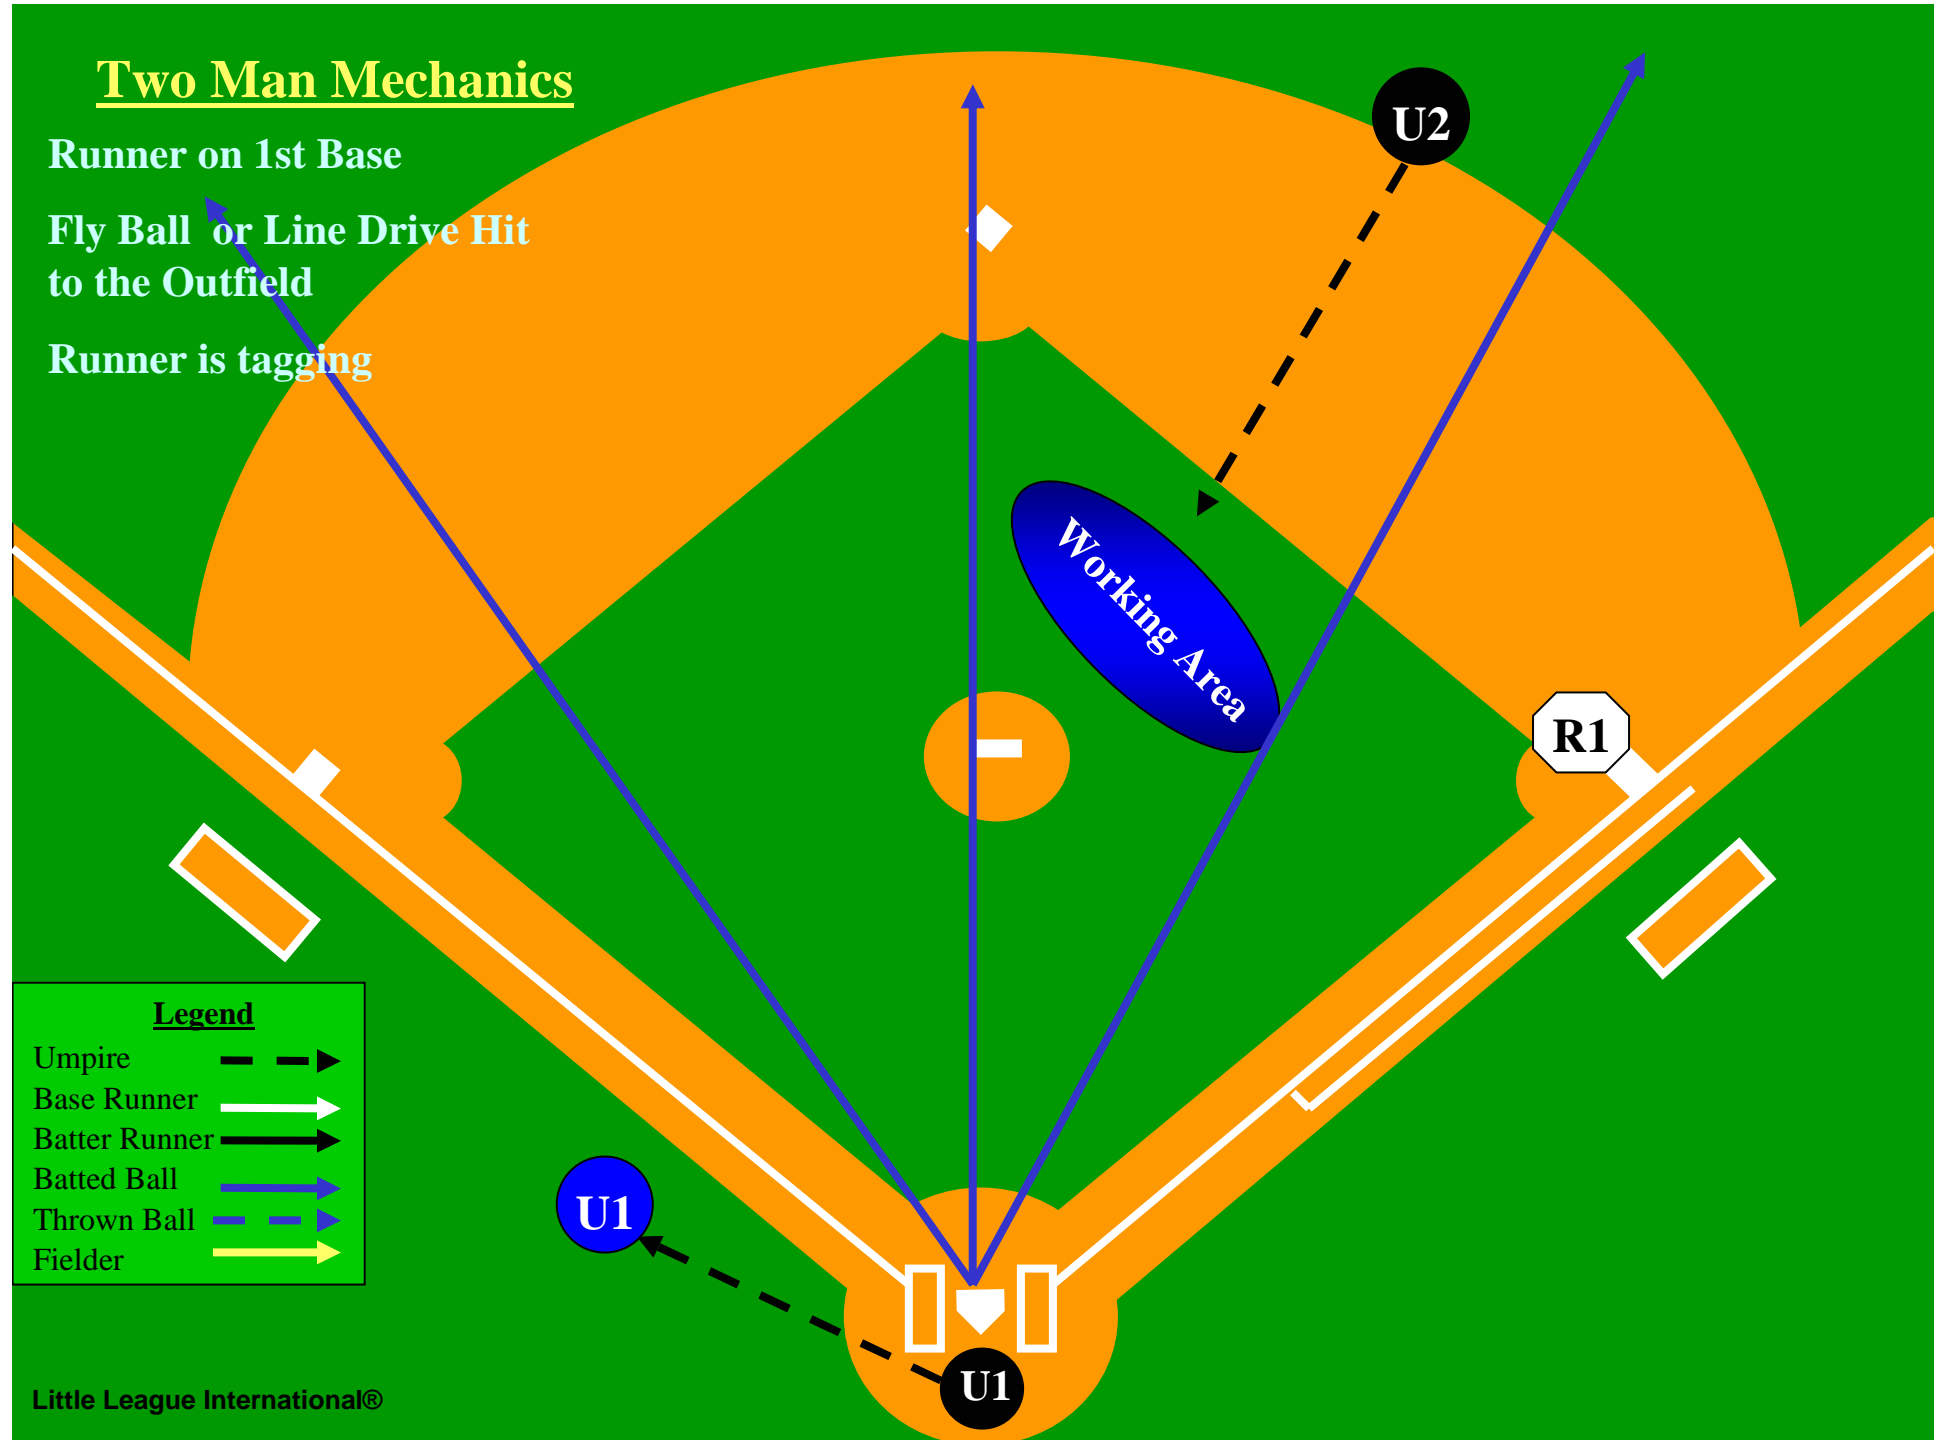

Fly Ball or Line Drive Hit
to the Outfield

Runner is tagging

Two Man Mechanics

Runner on 1st Base

Fly Ball or Line Drive
Hit to the Outfield

Runner is NOT tagging

U2

R1