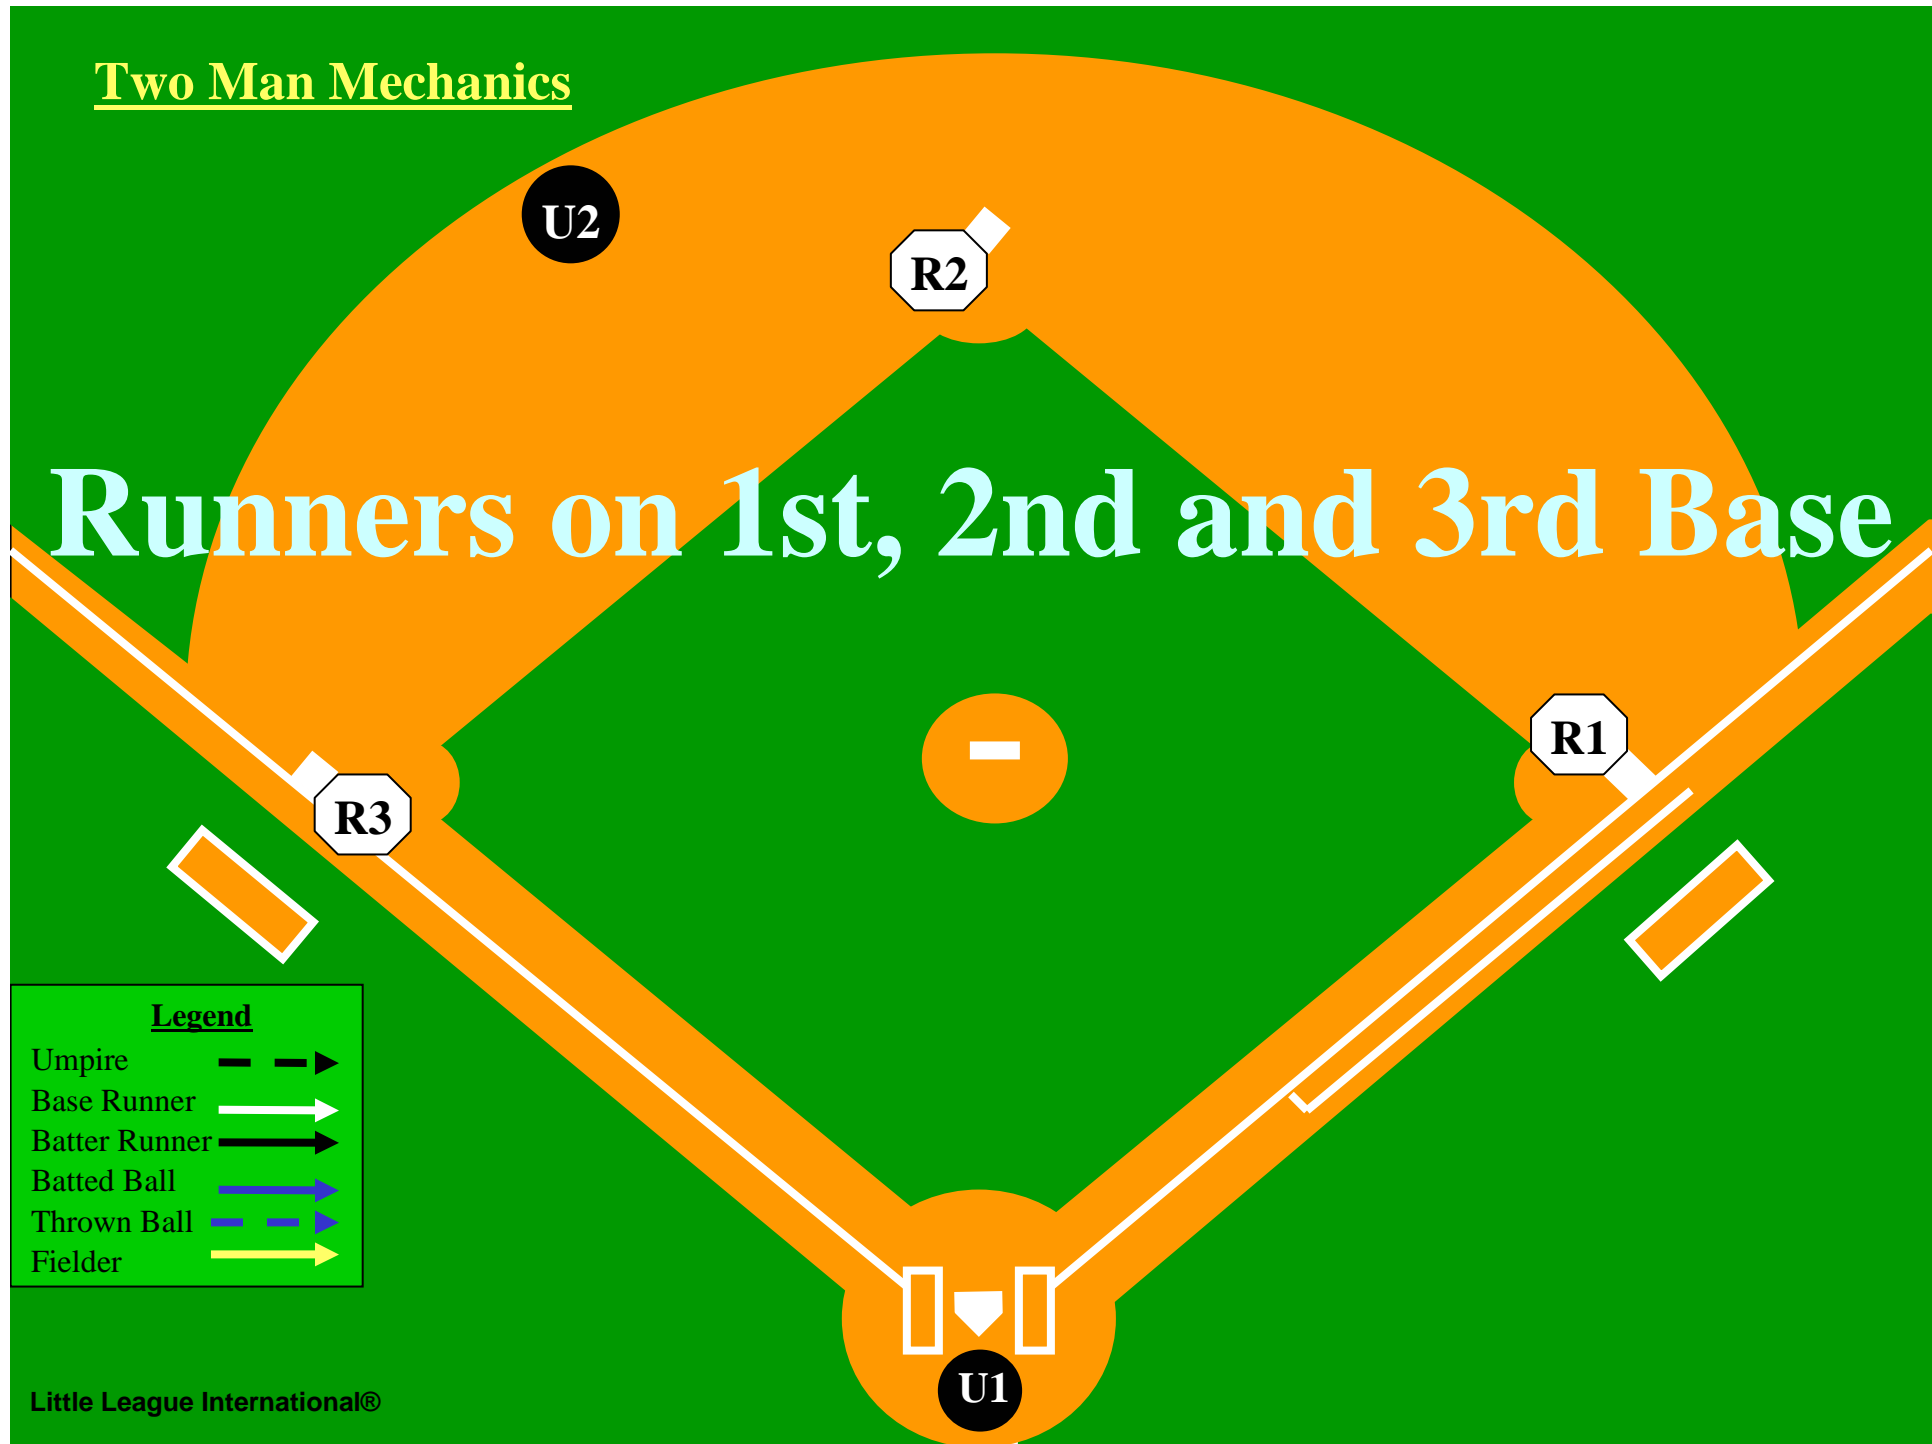

Two Man Mechanics

Runners on 1st, 2nd and 3rd Base

Legend	
Umpire	--->
Base Runner	—>
Batter Runner	—>
Batted Ball	—>
Thrown Ball	—>
Fielder	—>