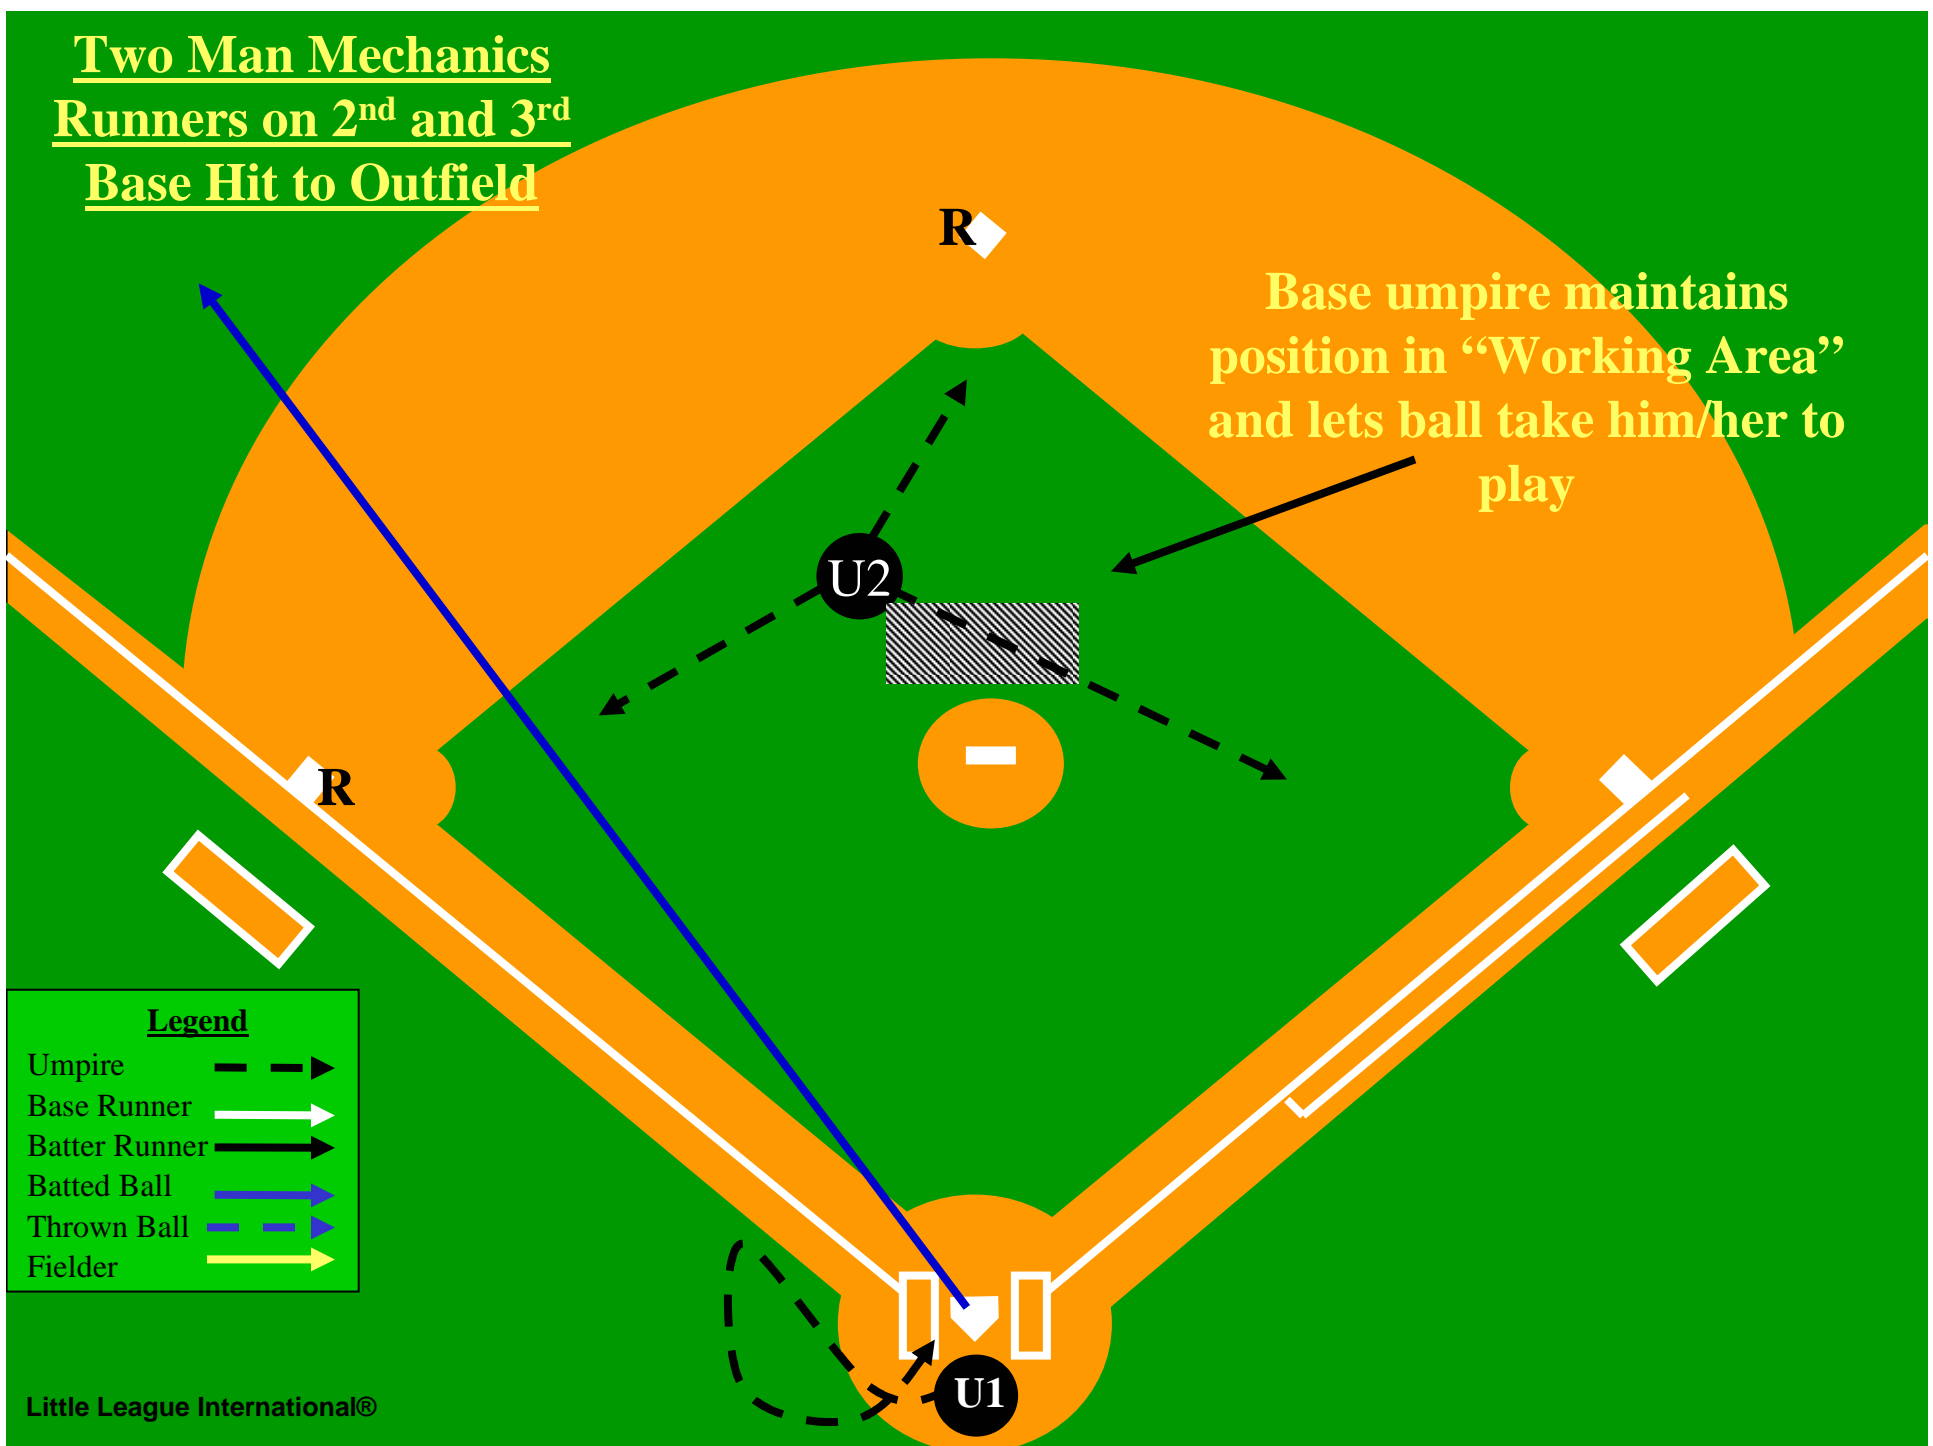

Two Man Mechanics
Runners on 2nd and 3rd
Base Hit to Outfield

Base umpire maintains position in "Working Area" and lets ball take him/her to play

Legend	
Umpire	- - - - ->
Base Runner	— — — — —>
Batter Runner	— — — — —>
Batted Ball	— — — — —>
Thrown Ball	- - - - ->
Fielder	— — — — —>