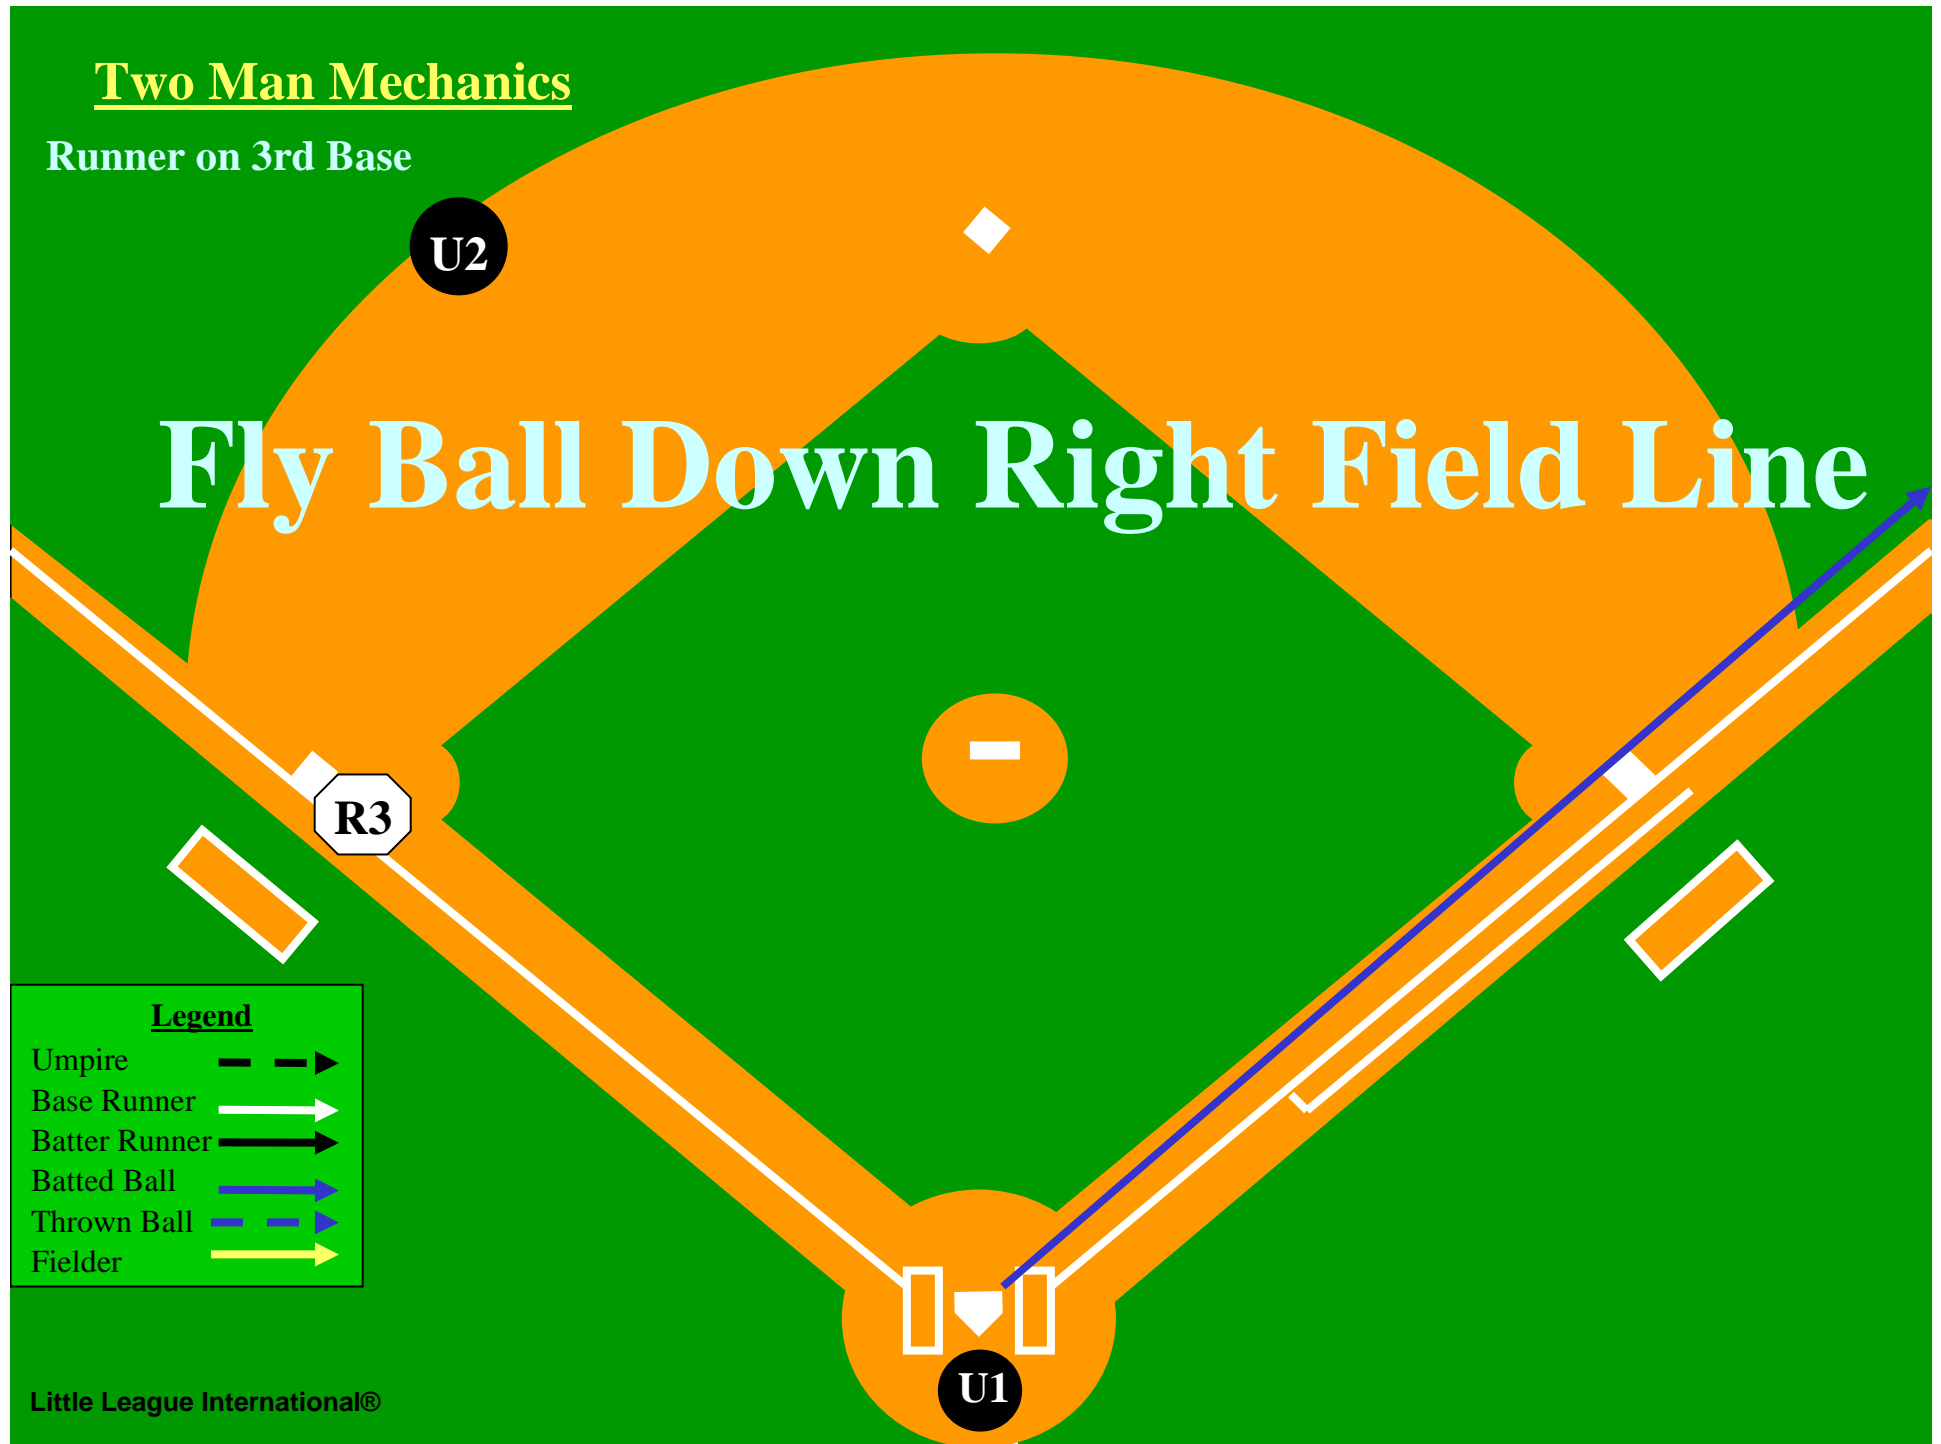

Fly Ball Down Right Field Line

Legend	
Umpire	--->
Base Runner	—>
Batter Runner	—>
Batted Ball	—>
Thrown Ball	—>
Fielder	—>

Two Man Mechanics

Runner on 3rd Base

Fly Ball Down Right
Field Line

U2

U2 follows BR