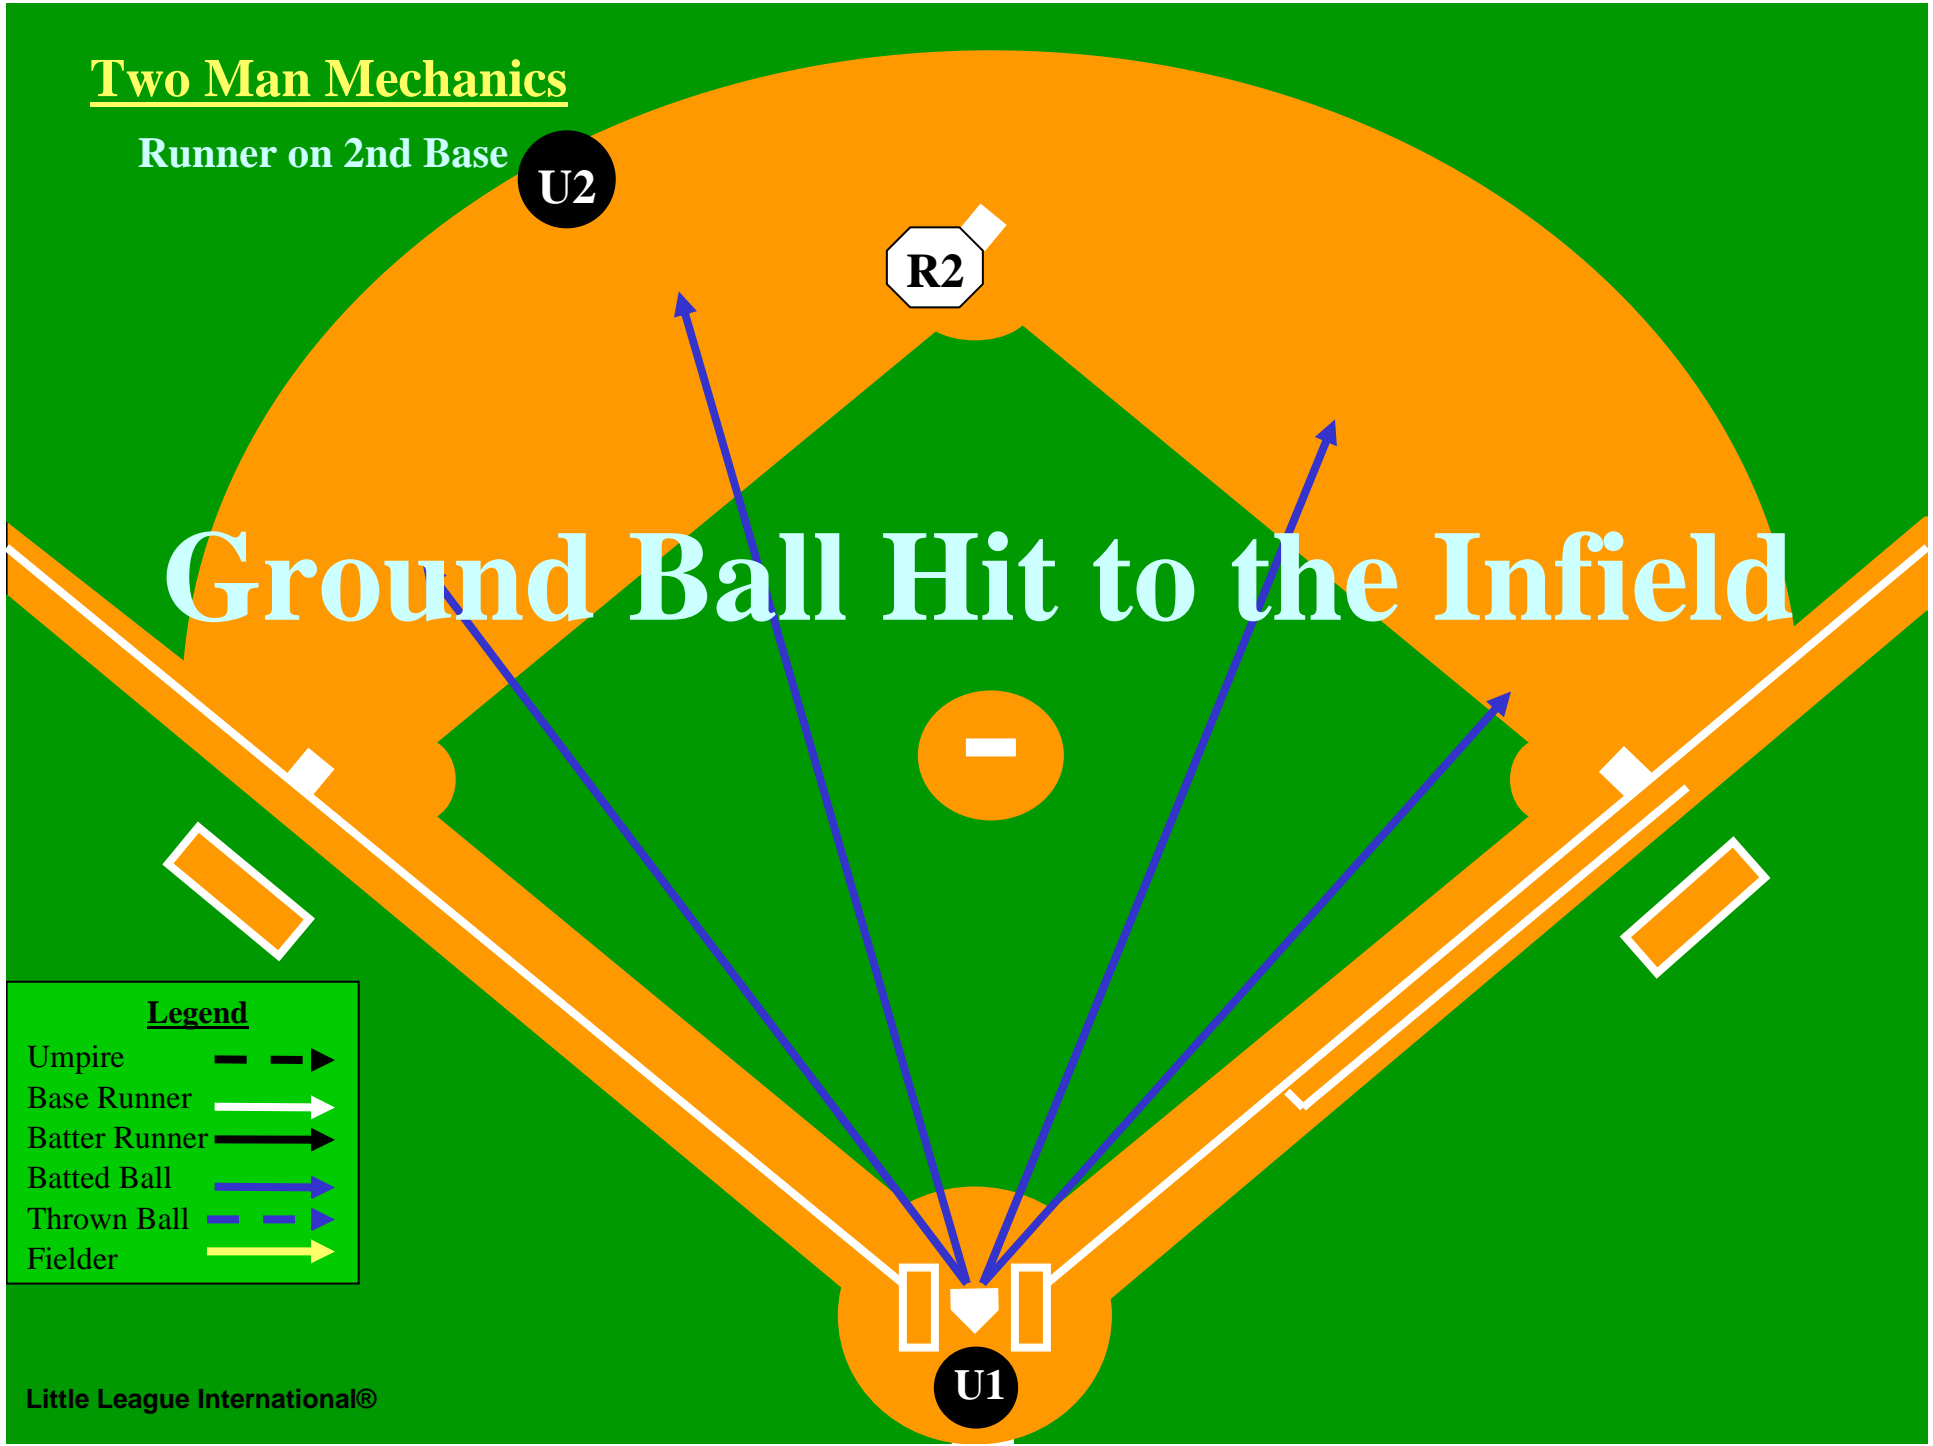

Runner on 2nd Base

U2

R2

Ground Ball Hit to the Infield

Legend

Umpire	--->
Base Runner	—>
Batter Runner	—>
Batted Ball	—>
Thrown Ball	—>
Fielder	—>

U1

Two Man Mechanics