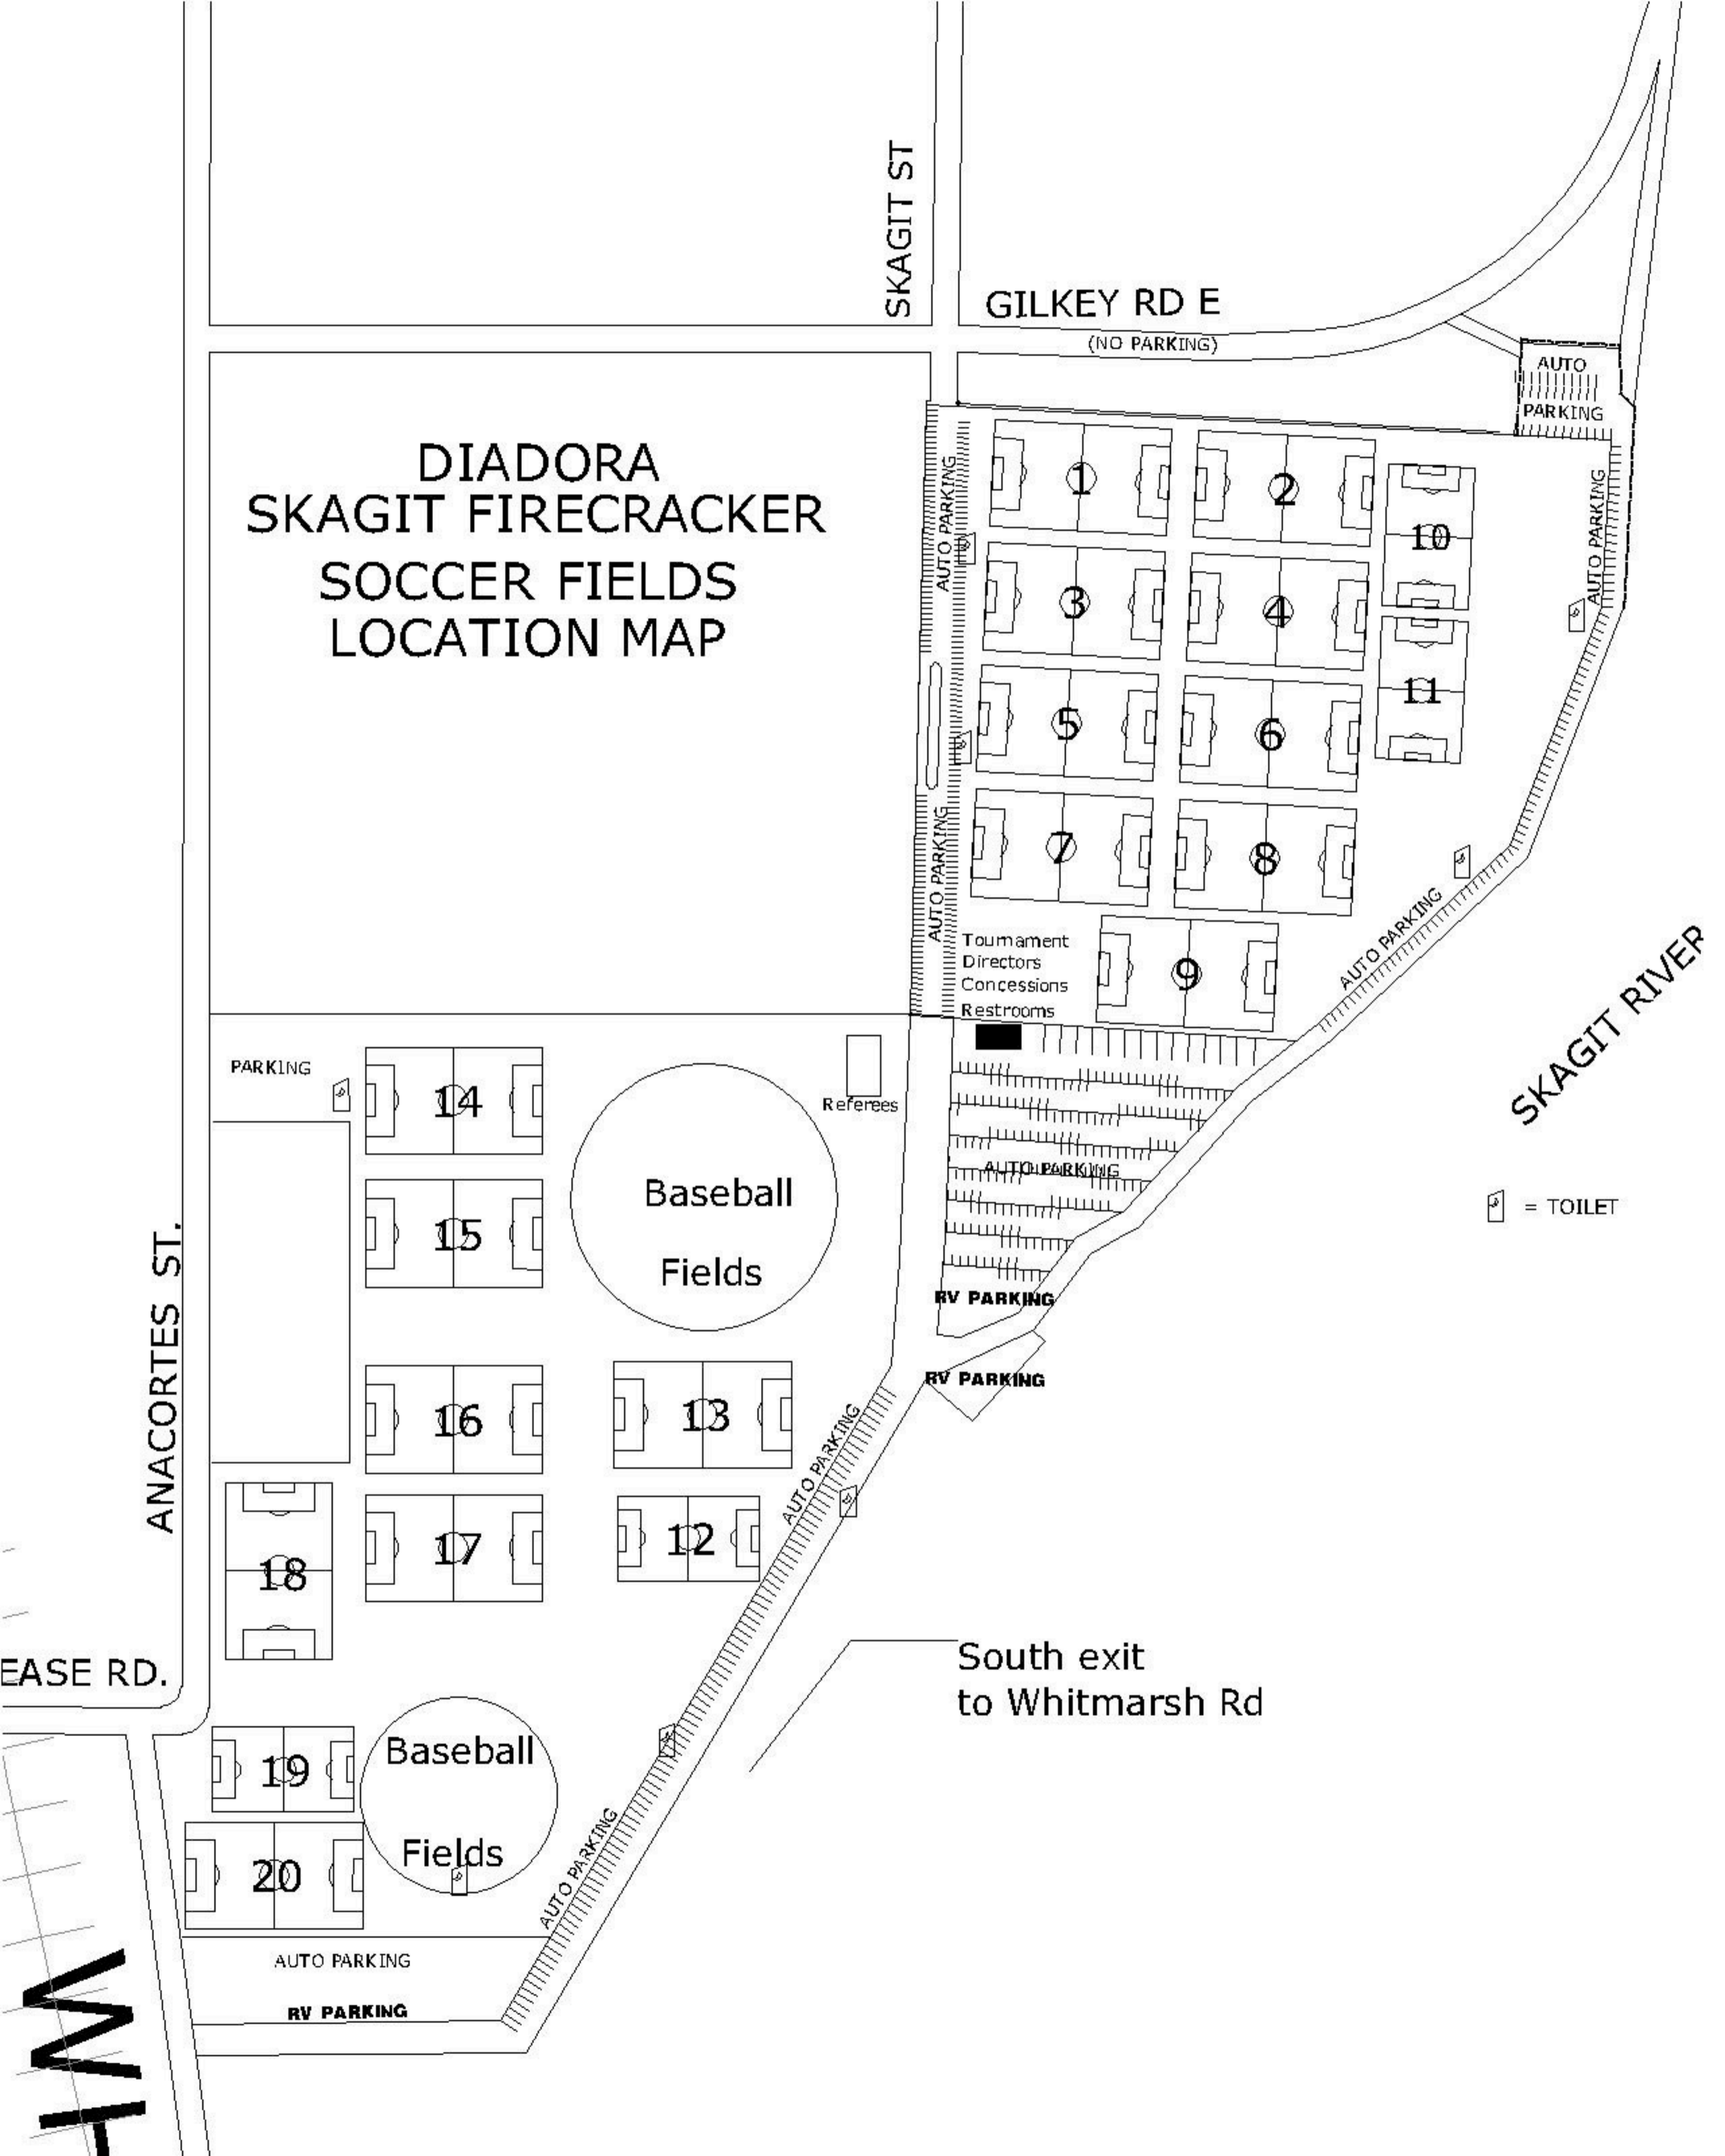

DIADORA SKAGIT FIRECRACKER SOCCER FIELDS LOCATION MAP

SKAGIT ST

GILKEY RD E

(NO PARKING)

AUTO
PARKING

AUTO PARKING

AUTO PARKING

SKAGIT RIVER

☐ = TOILET

ANACORTES ST.

EASE RD.

Referees

Baseball
Fields

Tournament
Directors
Concessions
Restrooms

RV PARKING

RV PARKING

South exit
to Whitmarsh Rd

Baseball
Fields

AUTO PARKING

RV PARKING

WHITMARSH RD