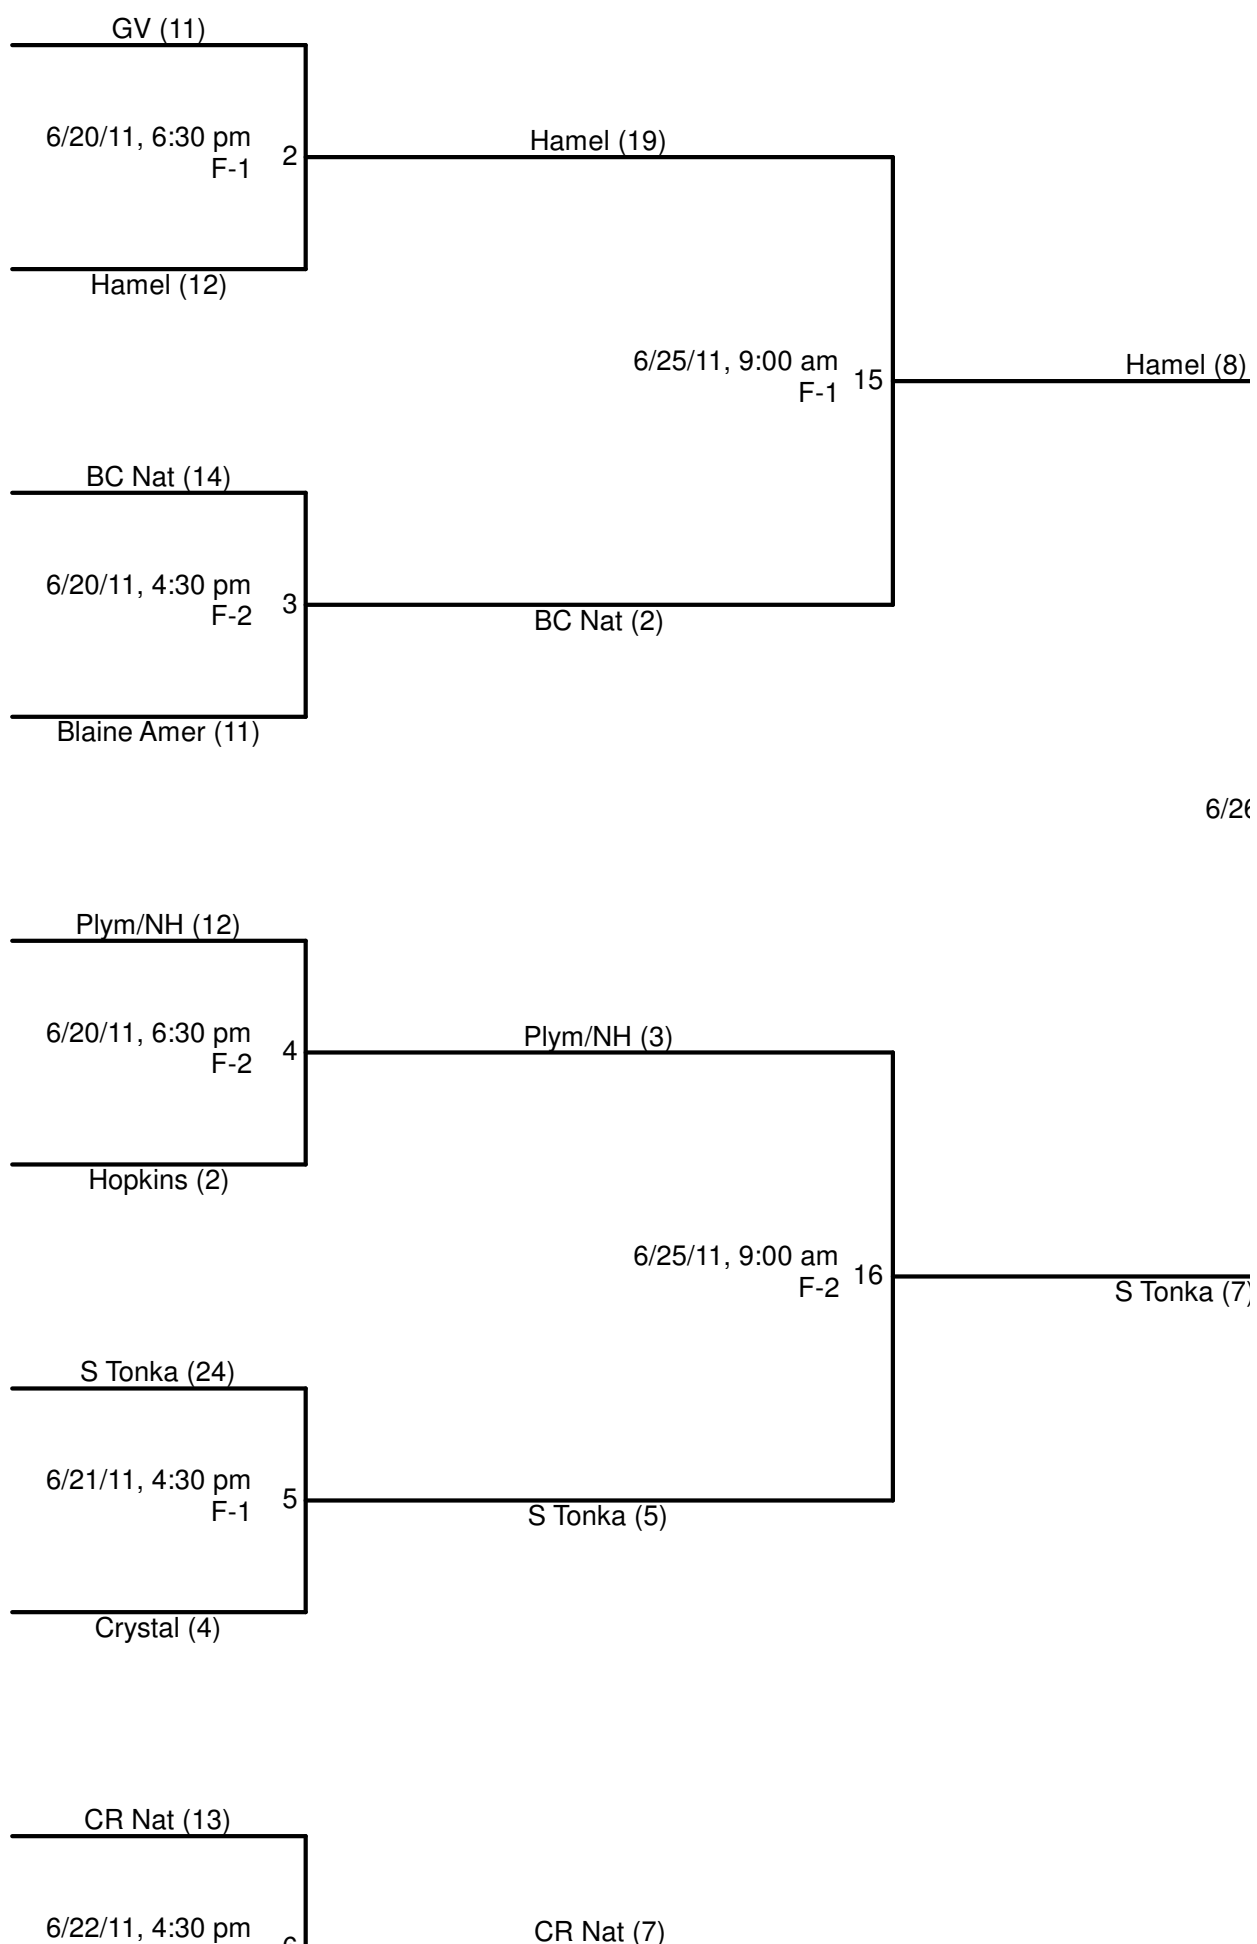

# 2011 Classic

Host: Coon Rapids An/American

F-1 = Field 1      F-2 = Field 2

3/11, 10:00 am  
F-1 23

Hamel (2)

6/28/11, 6:00 pm  
F-1 27

E Tonka N (9)

Plym/NH (7)

E Tonka N

---