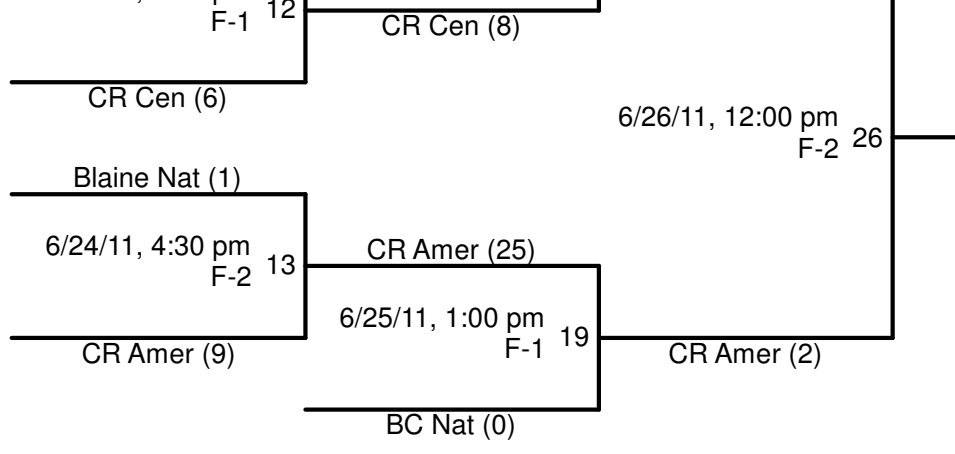

# 2011 Classic

Host: Coon Rapids An/American

F-1 = Field 1      F-2 = Field 2

3/11, 10:00 am  
F-1 23

Hamel (2)

6/28/11, 6:00 pm  
F-1 27

E Tonka N (9)

Plym/NH (7)