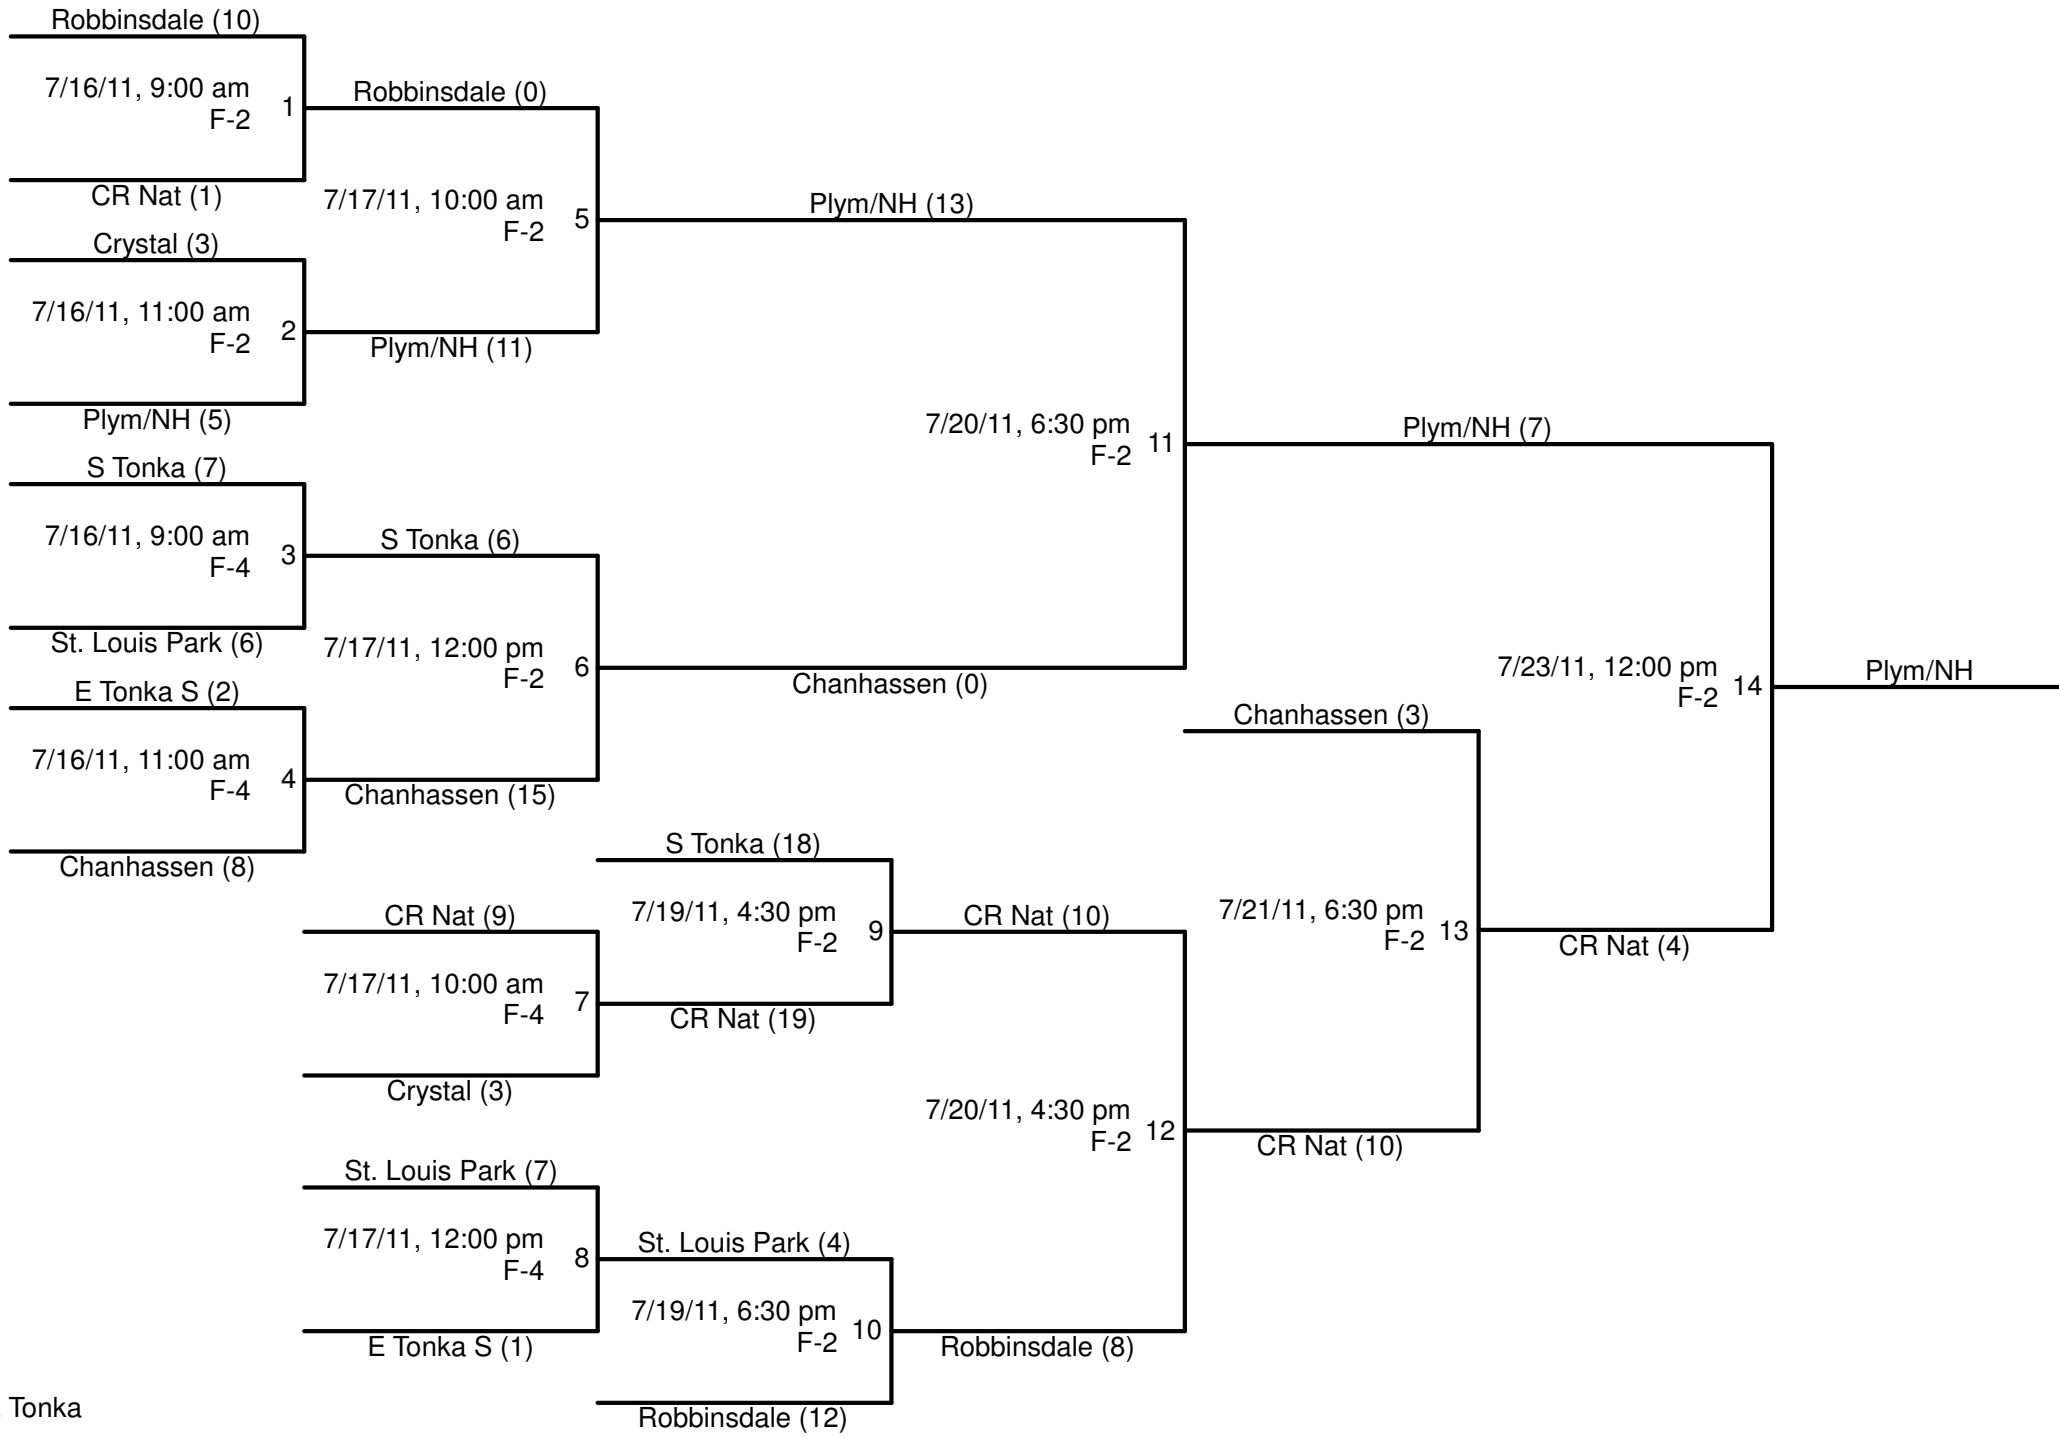

2011 10-11 Final East Tonka

E Tonka