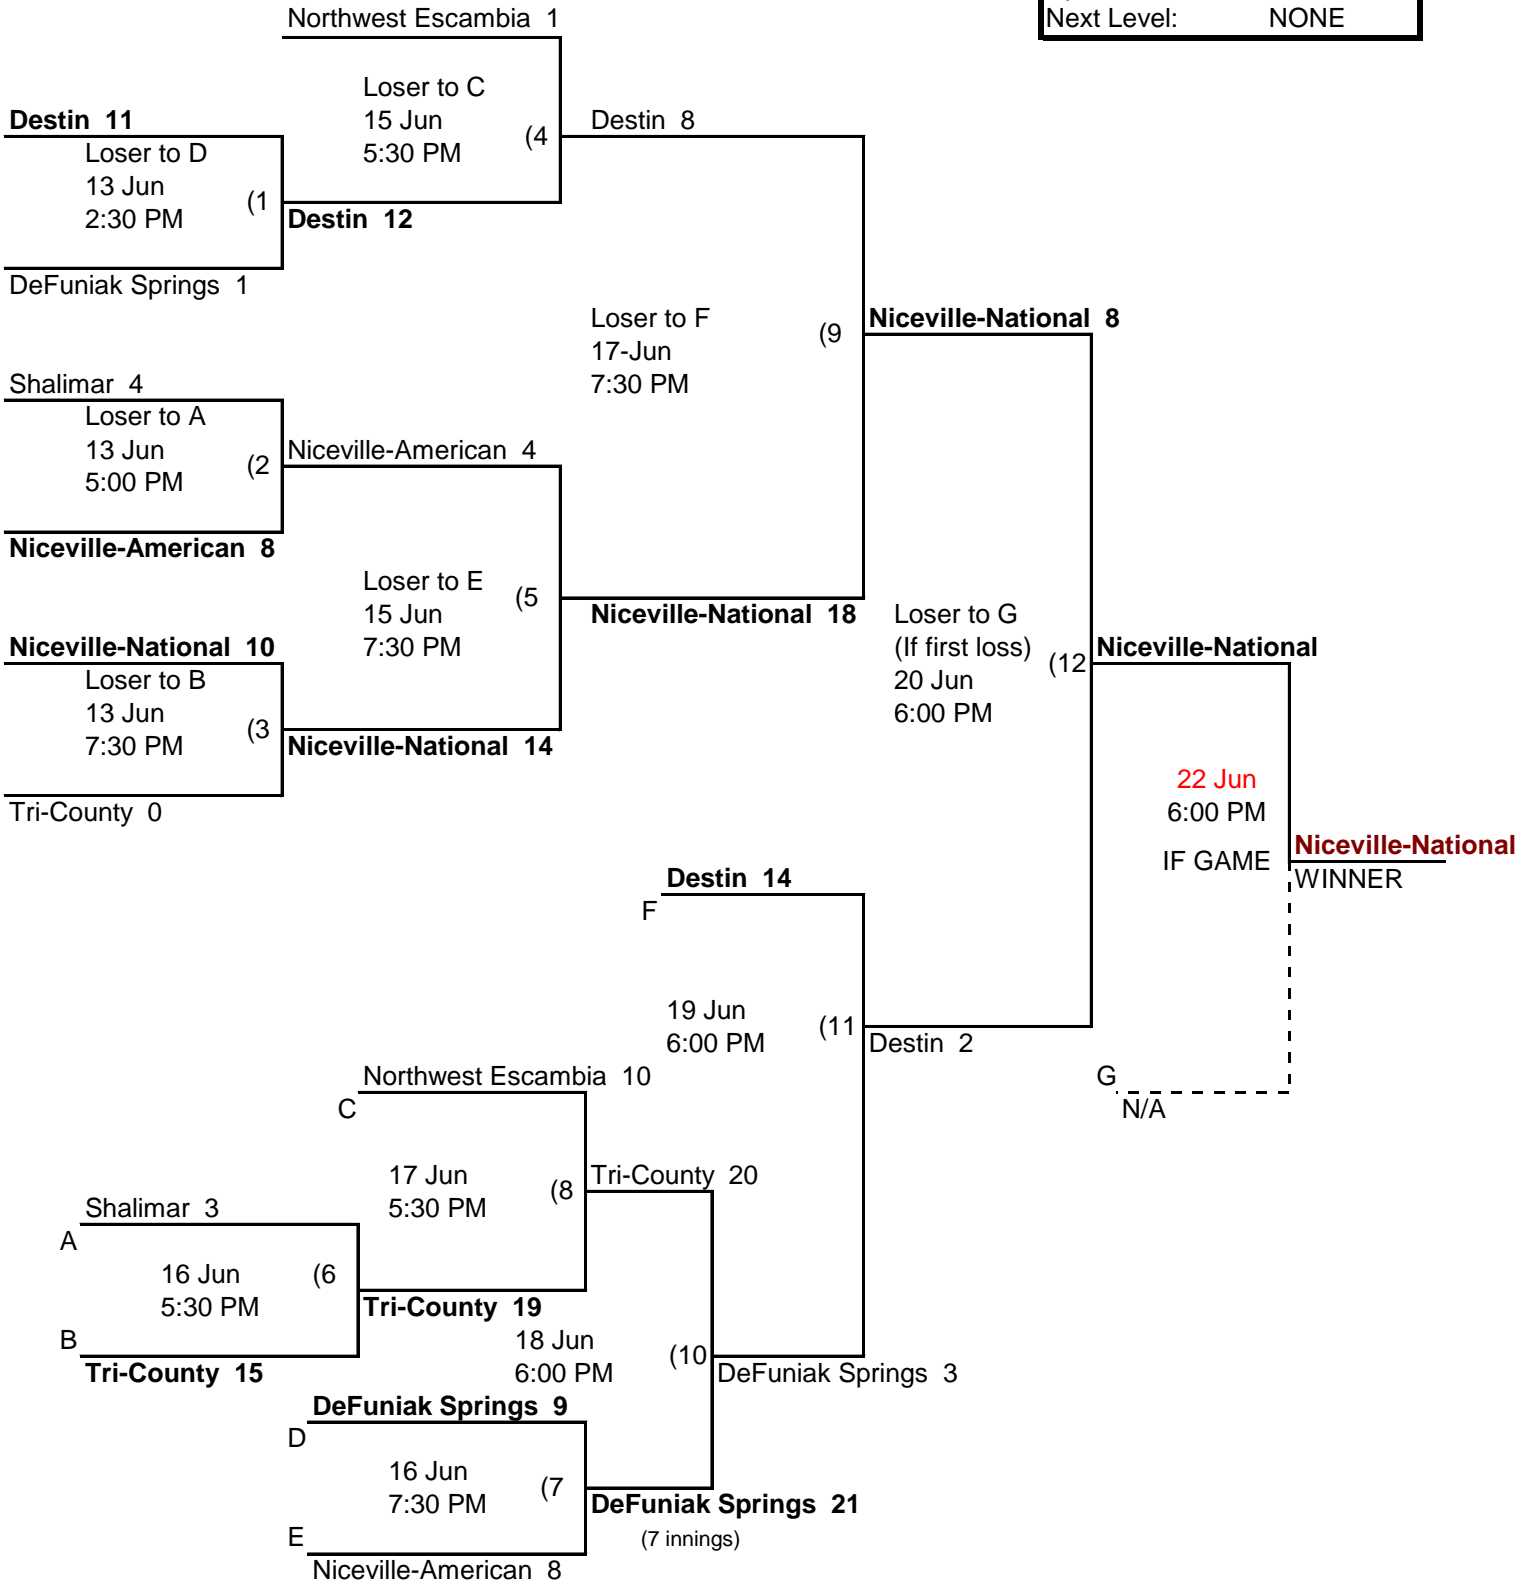

Division:	8 - 9 BB
Site(s):	NWE LL
Updates: Eteamz.com/FLD1	
Next Level:	NONE

TOURNAMENT COORDINATOR
Steve Hanks
Little League Web Site: www.littleleague.org