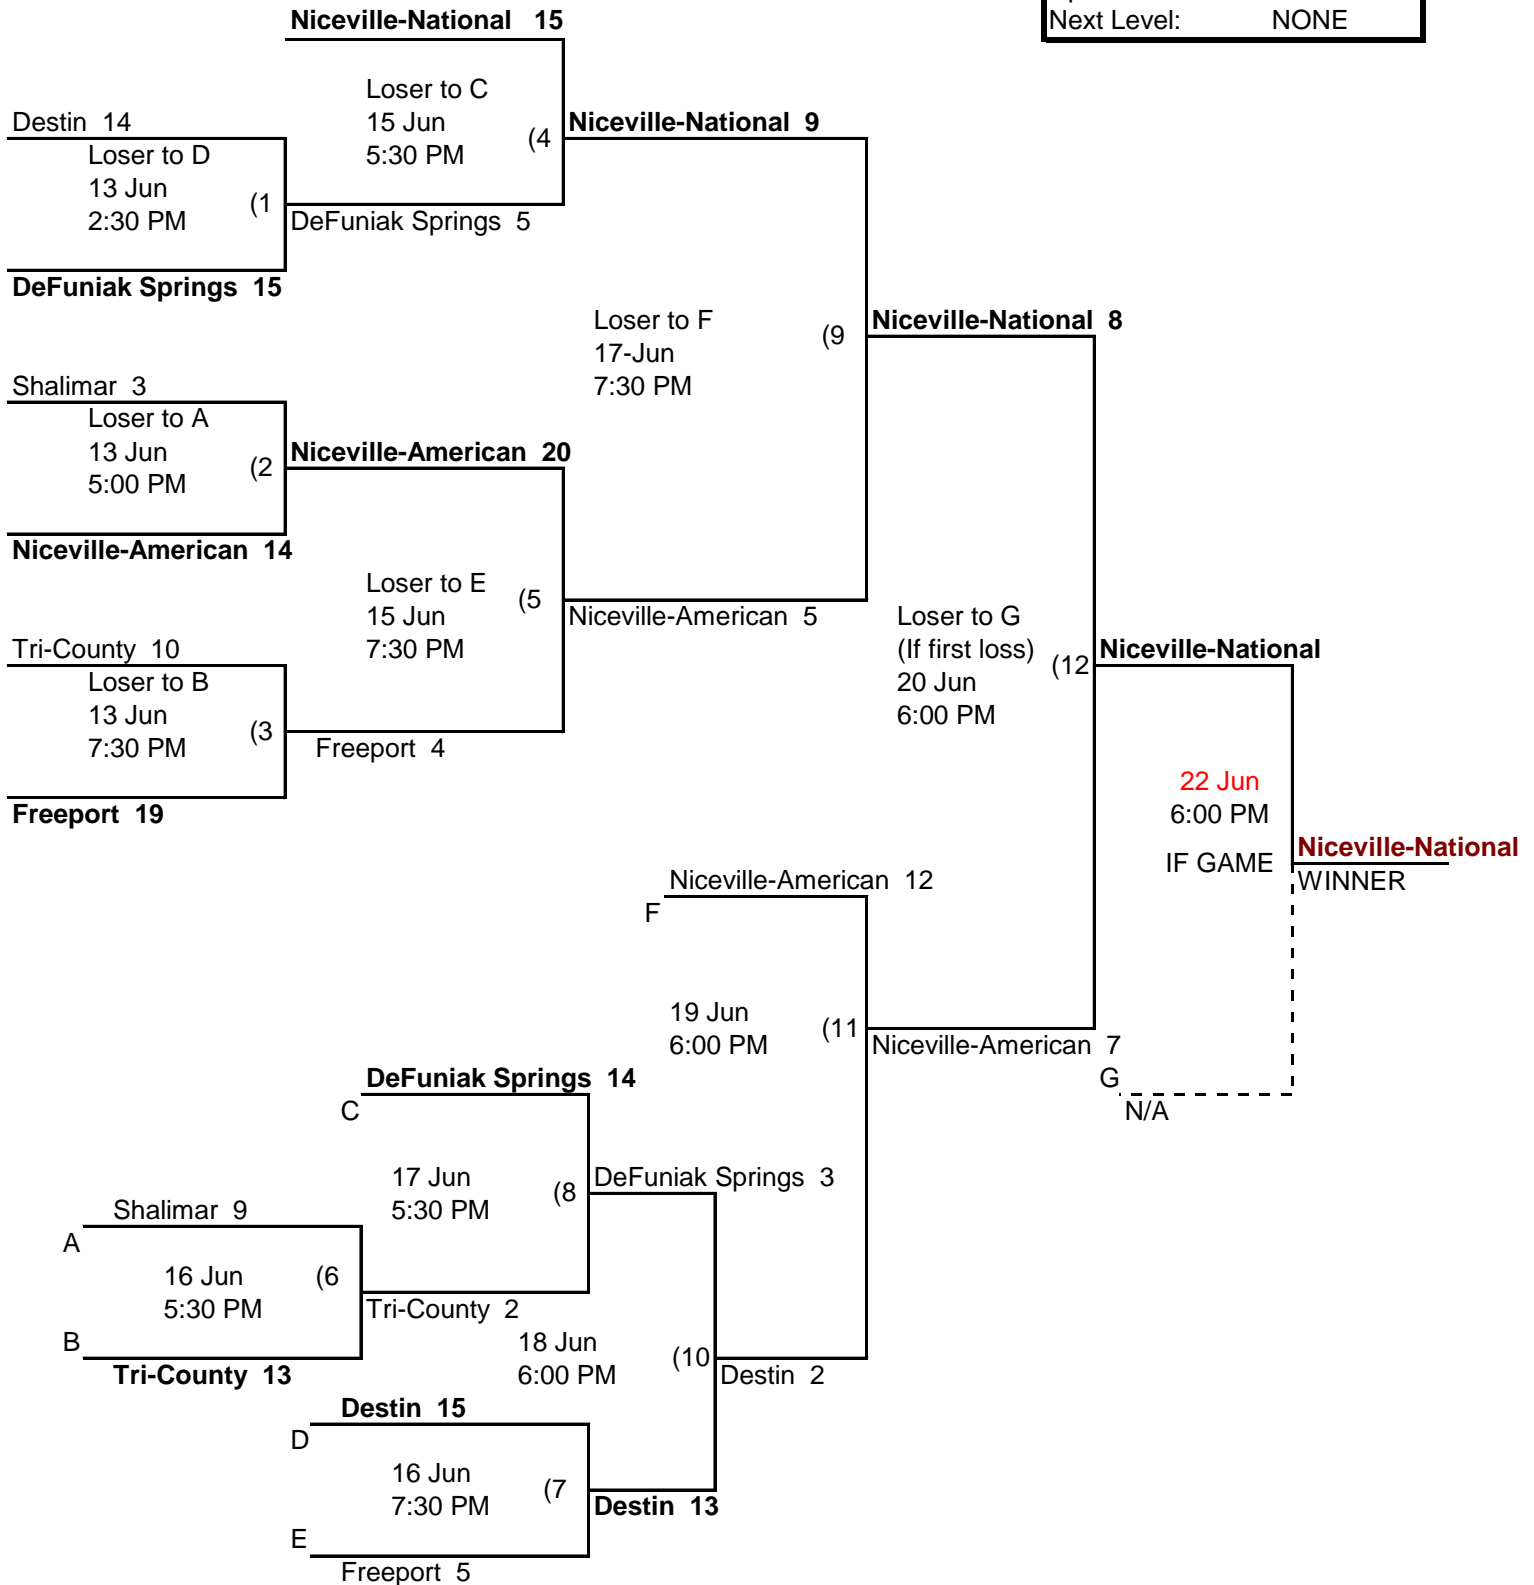

Division:	Machine Pitch
Site(s):	Niceville LL
Updates: Eteamz.com/FLD1	
Next Level:	NONE

TOURNAMENT COORDINATOR
Paul Keith
Little League Web Site: www.littleleague.org