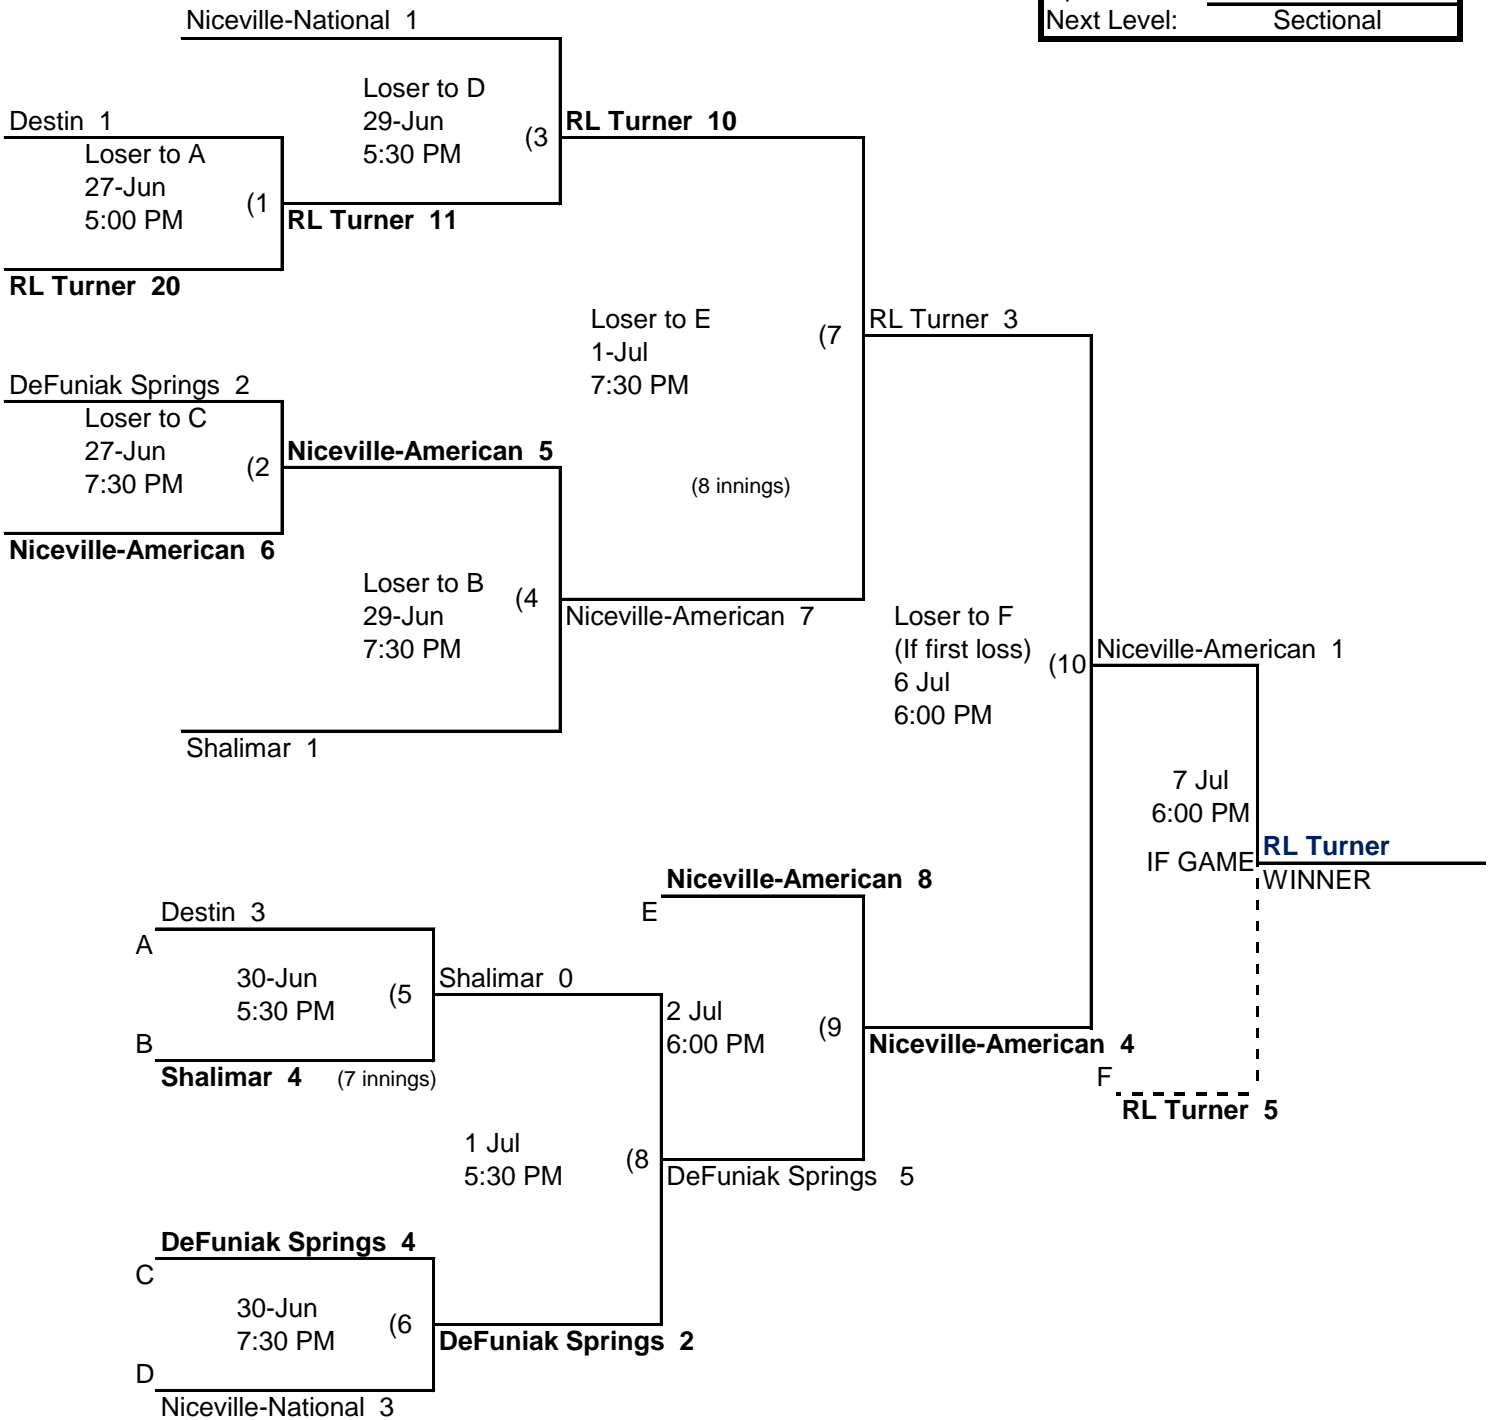

Division:	10 -11 Baseball
Site(s):	Shalimar LL
Update:	Eteamz.com/FLD1
Next Level:	Sectional

TOURNAMENT COORDINATOR
Angie Schultz, 225-7755
District 1 Web Site: www.Eteamz.com/FLD1