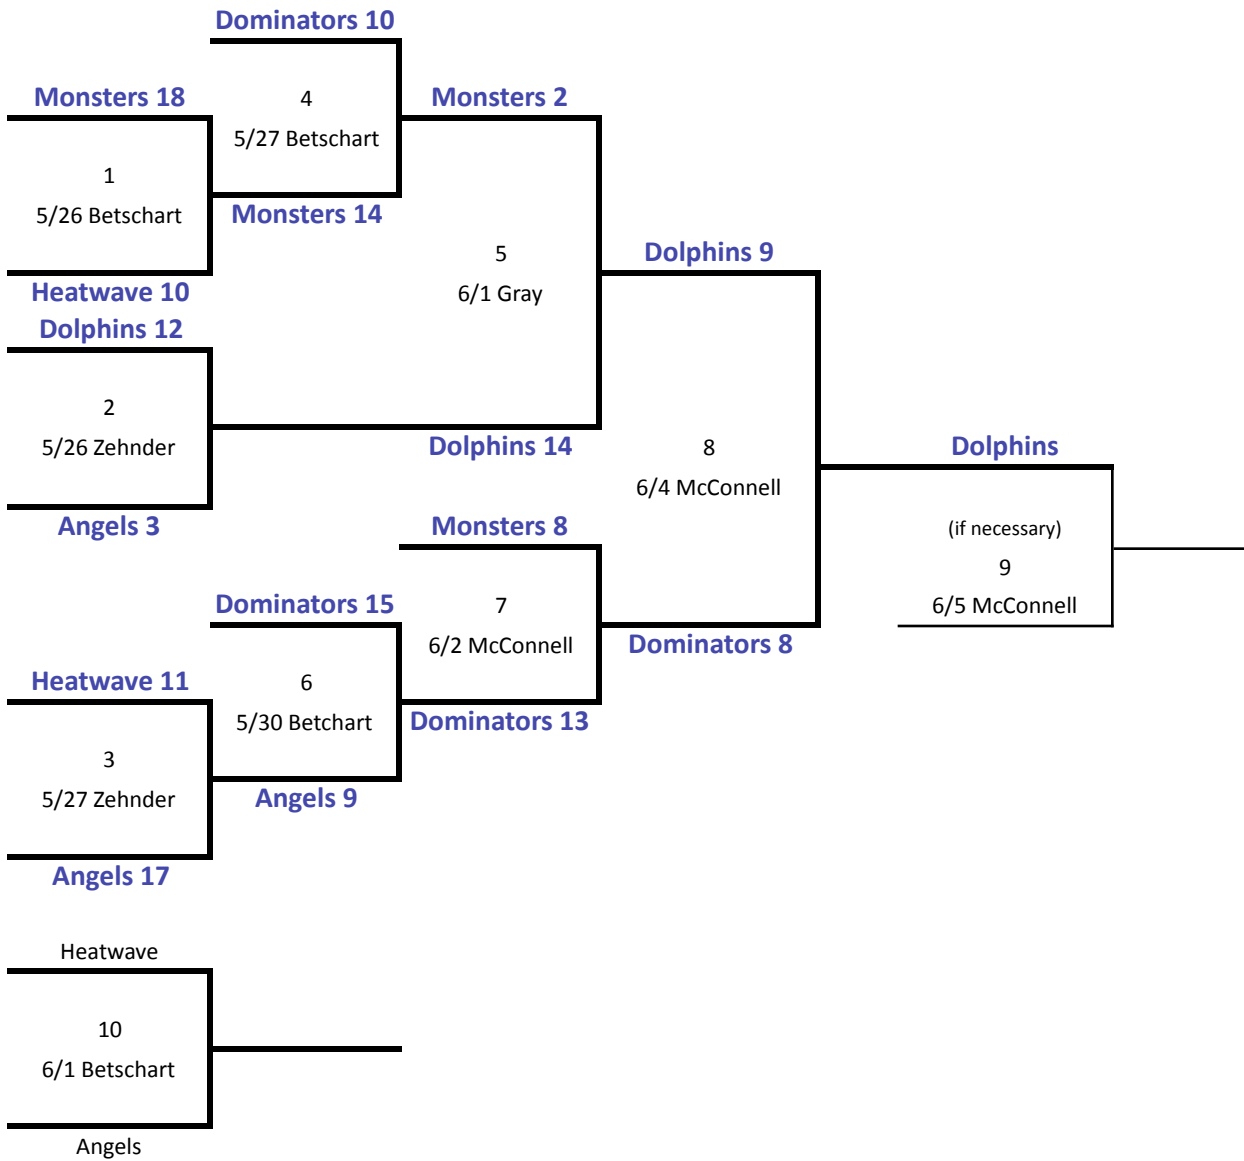

2009 Majors - Playoffs

* The higher seed is home for the first game, coin flip determines home for all other games.

** The team on the top of the bracket uses the 3rd base dugout.