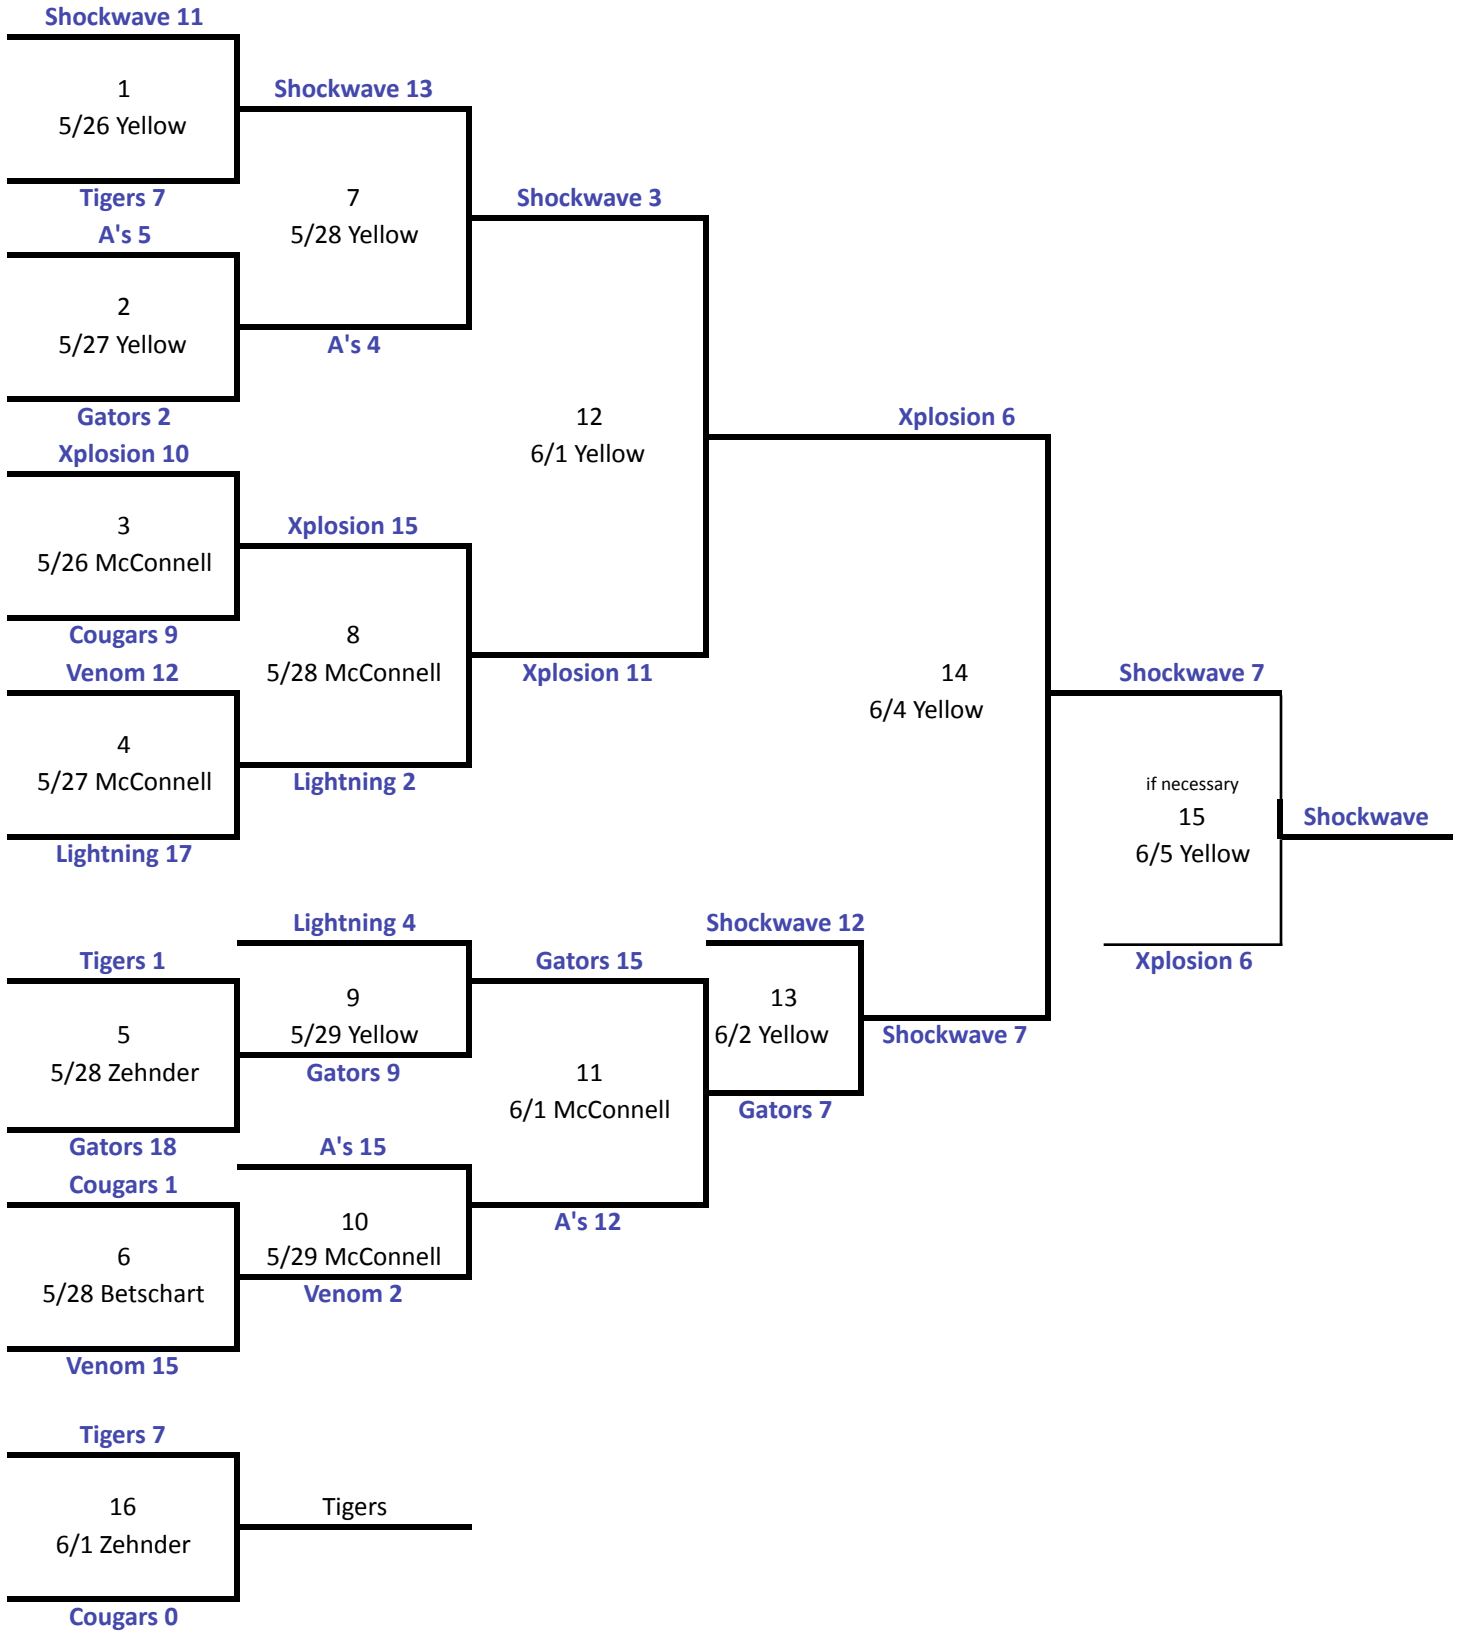

12-Under - Playoffs

* The higher seed is home for the first game, coin flip determines home for all other games.

** The team on the top of the bracket uses the 3rd base dugout.