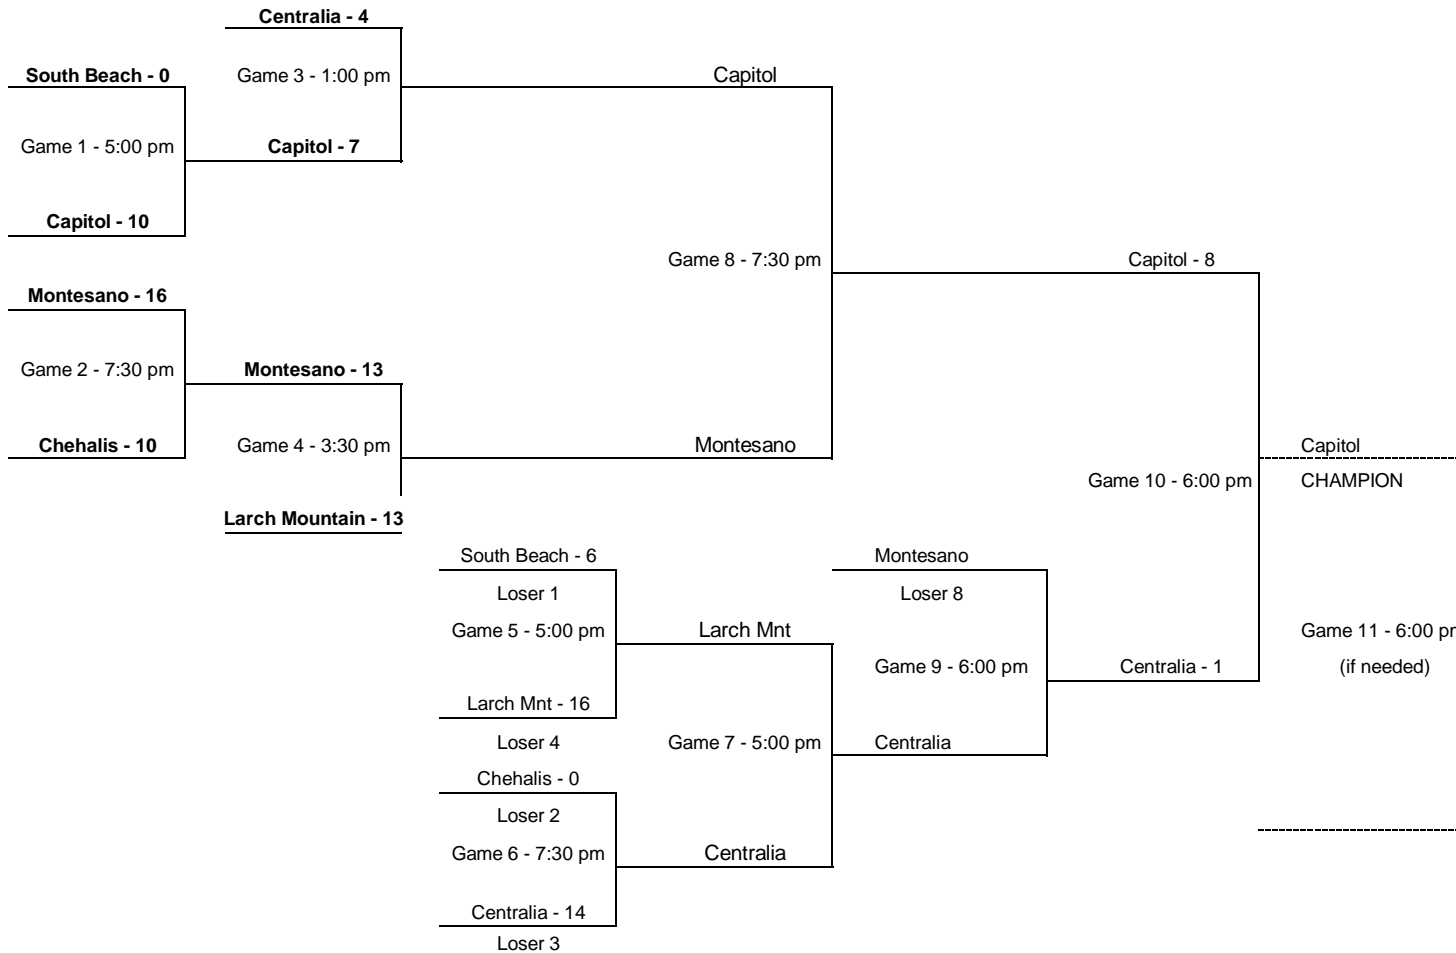

2010 11-12 Tournament of Champions

Double Elimination Format
at Borst Park in Centralia

Capitol Wins the 11/12 TOC Tournament

Sat June 26   Sun June 27   Mon June 28   Tues June 29   Wed June 30   Thurs July 1   Fri July 2