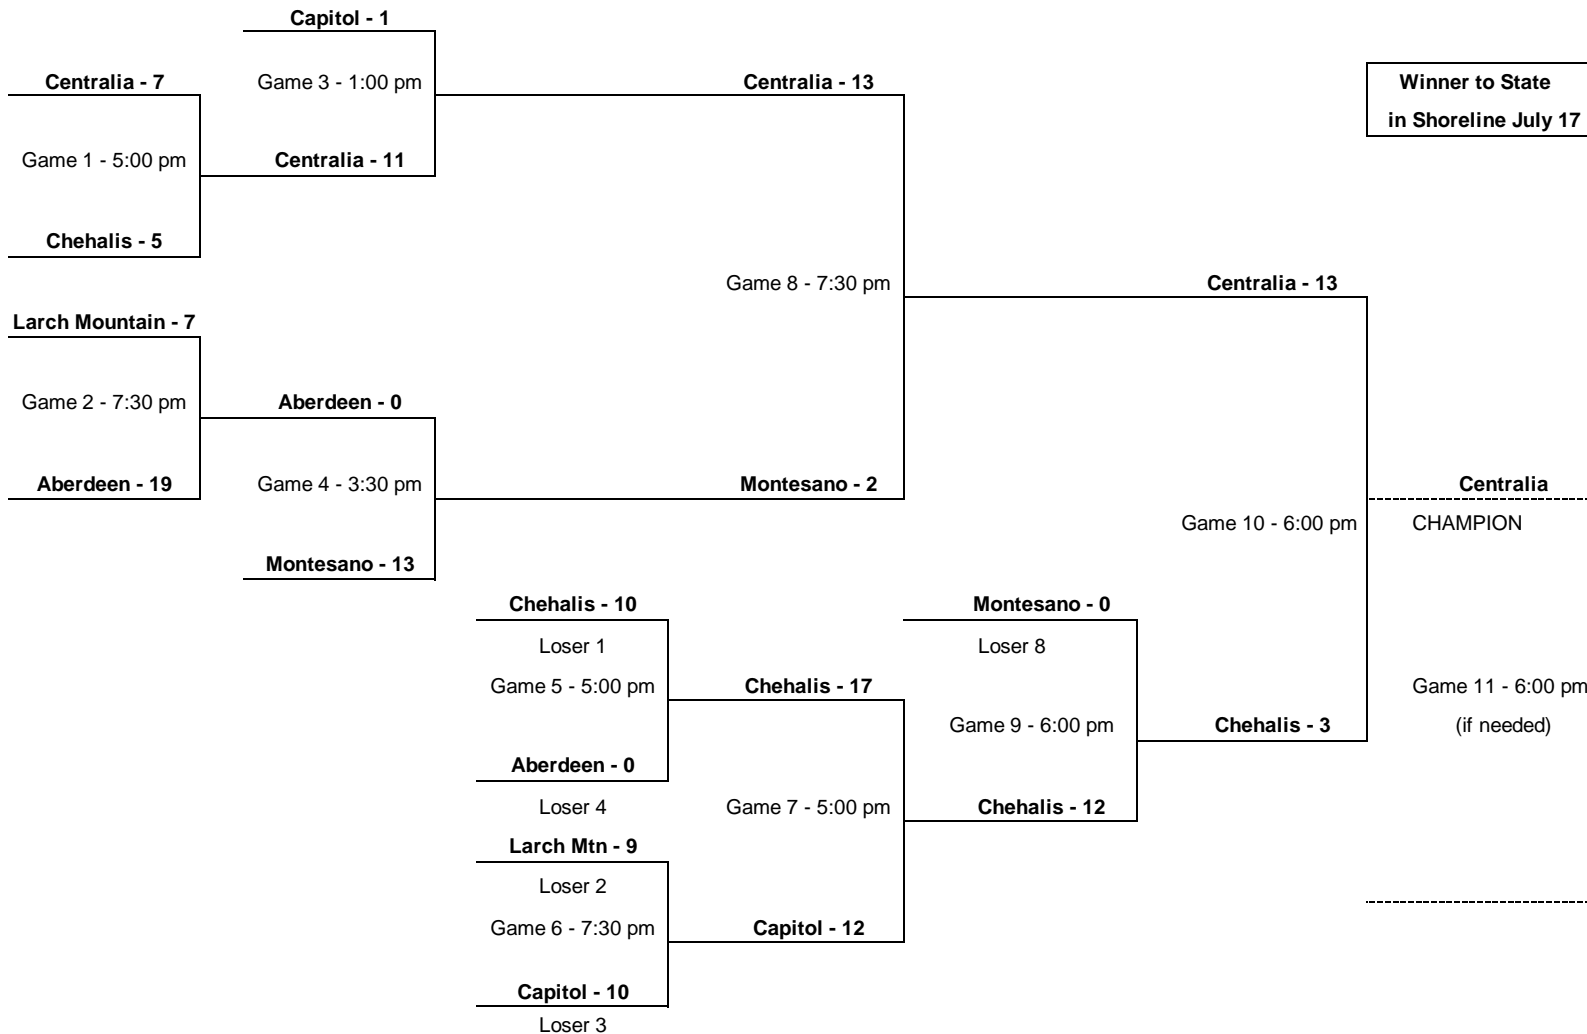

2010 9-10 District Tournament

Double Elimination Format at Montesano

Centralia advances to State!

Sat July 3
Sun July 4
Mon July 5
Tues July 6
Wed July 7
Thurs July 8
Fri July 9