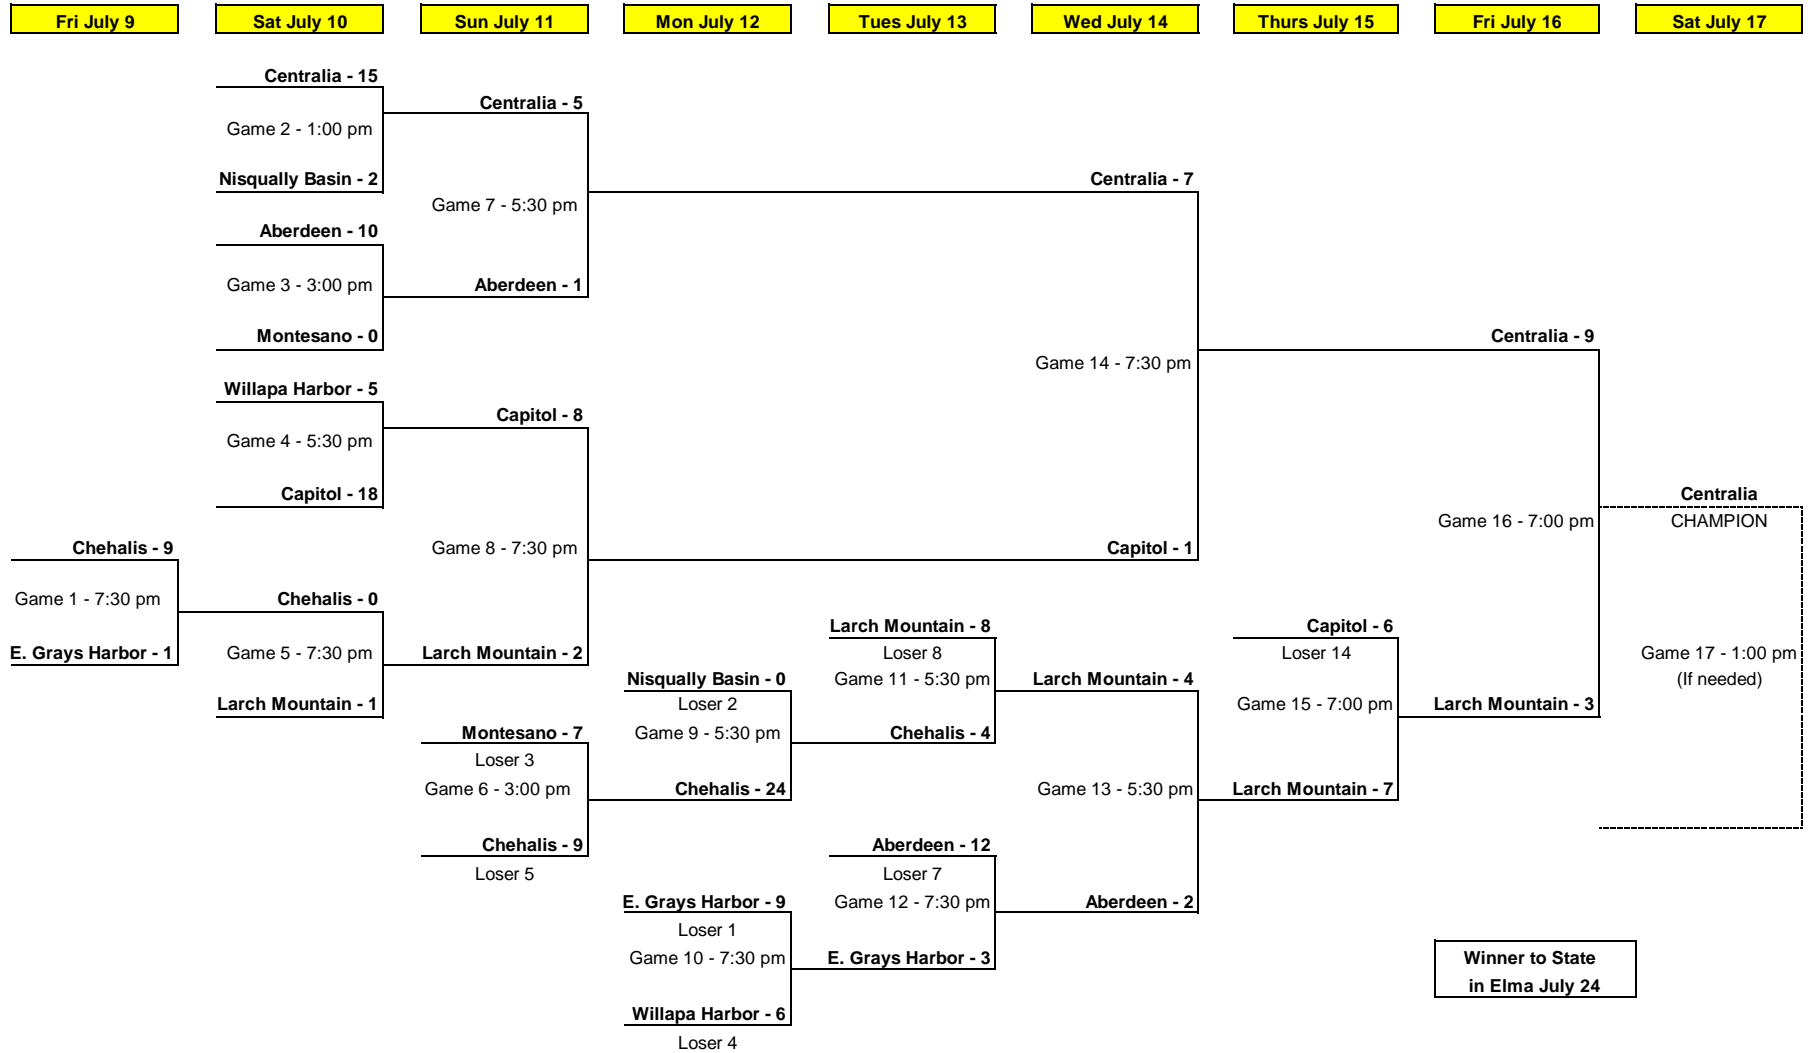

2010 11-12 District Little League Tournament

Double Elimination Format
at Borst Park in Centralia

Centralia advances to State!