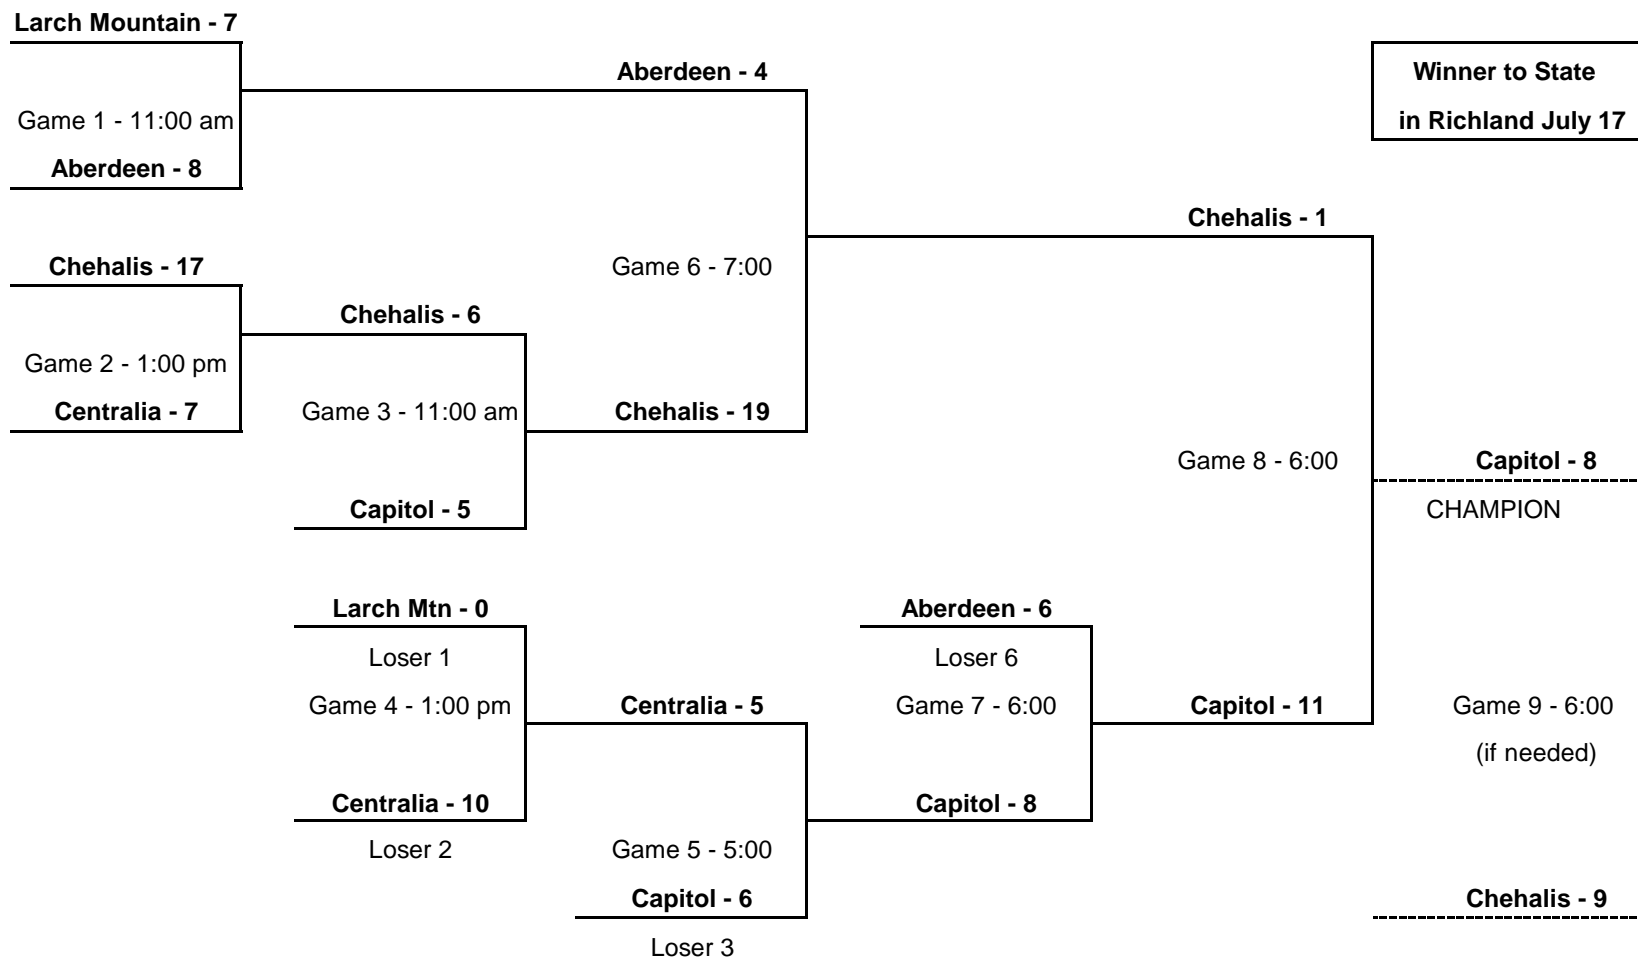

2010 10-11 District Tournament

Double Elimination Format
at Olympia Airport Fields in Tumwater

Chehalis advances to State!

Sat July 3   Sun July 4   Mon July 5   Tues July 6   Wed July 7   Thurs July 8