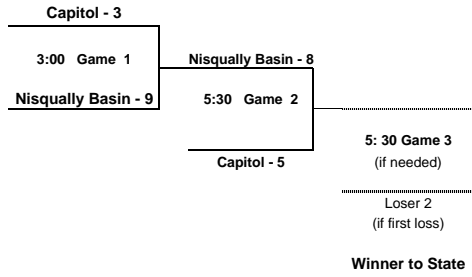

2009 Junior Tournament

Double Elimination Format

Hosted by Capitol at Tumwater

Nisqually Basin advances to State

Sun July 5 Sun July 5 Mon July 6

2009 11-12 District 3 Tournament

Double Elimination Format
Hosted by Larch Mountain at Tenino

Sun July 12 Mon July 13 Tues July 14 Wed July 15 Thur July 16 Fri July 17 Sat July 18 Sun July 19

E. Grays Harbor - 0

11:00 am Game 1
Larch Mountain - 11

Aberdeen - 7
1:00 Game 2
Chehalis - 1

Centralia - 12
3:30 Game 3
Willapa/S. Beach - 0

Capitol - 3
5:30 Game 4
Montesano - 9

Larch Mountainian - 12
4:30 Game 7
Aberdeen - 0

Centralia - 9
6:30 Game 8
Montesano - 5

Montesano - 6
4:30 Game 9
Chehalis - 7

Willapa/S. Beach - 5
6:30 Game 6
Capitol - 6

Loser G12 2nd
Winner G12 1st

2009 District 3 9-10 TOC Tournament

Pool Play & Single Elimination Format

Hosted by Willapa Harbor at Raymond

Willapa Harbor wins the Championship

Fri June 26	Sat June 27	Sun June 28	Mon June 29	Tues June 30	Wed July 1	Thur July 2	Fri July 3
Pool play	Pool play	Pool play	Pool play	Single Elimination			
				Consolation	Semi-finals	Consolation	Consolation Championship
Larch Mountain - 10 6:00 Game 1 Centralia - 5	Nisqually Basin 11:00 am Game 2 Chehalis	Capitol - 8 11:00 am Game 5 Willapa Harbor - 7	Chehalis - 13 5:00 Game 8 Aberdeen - 9	Centralia - 8 5:00 Game 10 Montesano - 7	Willapa Harbor - 8 5:00 Game 12 Nisqually Basin - 7	Centralia - 6 5:00 Game 14 Capitol - 12	Capitol - 11 5:00 Game 16 3rd/4th game Nisqually Basin - 4
	Larch Mountain - 4 1:00 Game 3 South Beach - 5	Nisqually Basin - 9 1:00 Game 6 Aberdeen - 8	Montesano - 9 7:00 Game 9 Capitol - 8	Chehalis - 6 7:00 Game 11 Capitol - 9	Larch Mountain - 4 7:00 Game 13 South Beach - 8	Nisqually Basin - 9 7:00 Game 15 Larch Mountain - 8	Willapa Harbor - 13 7:00 Game 17 Championship South Beach - 5