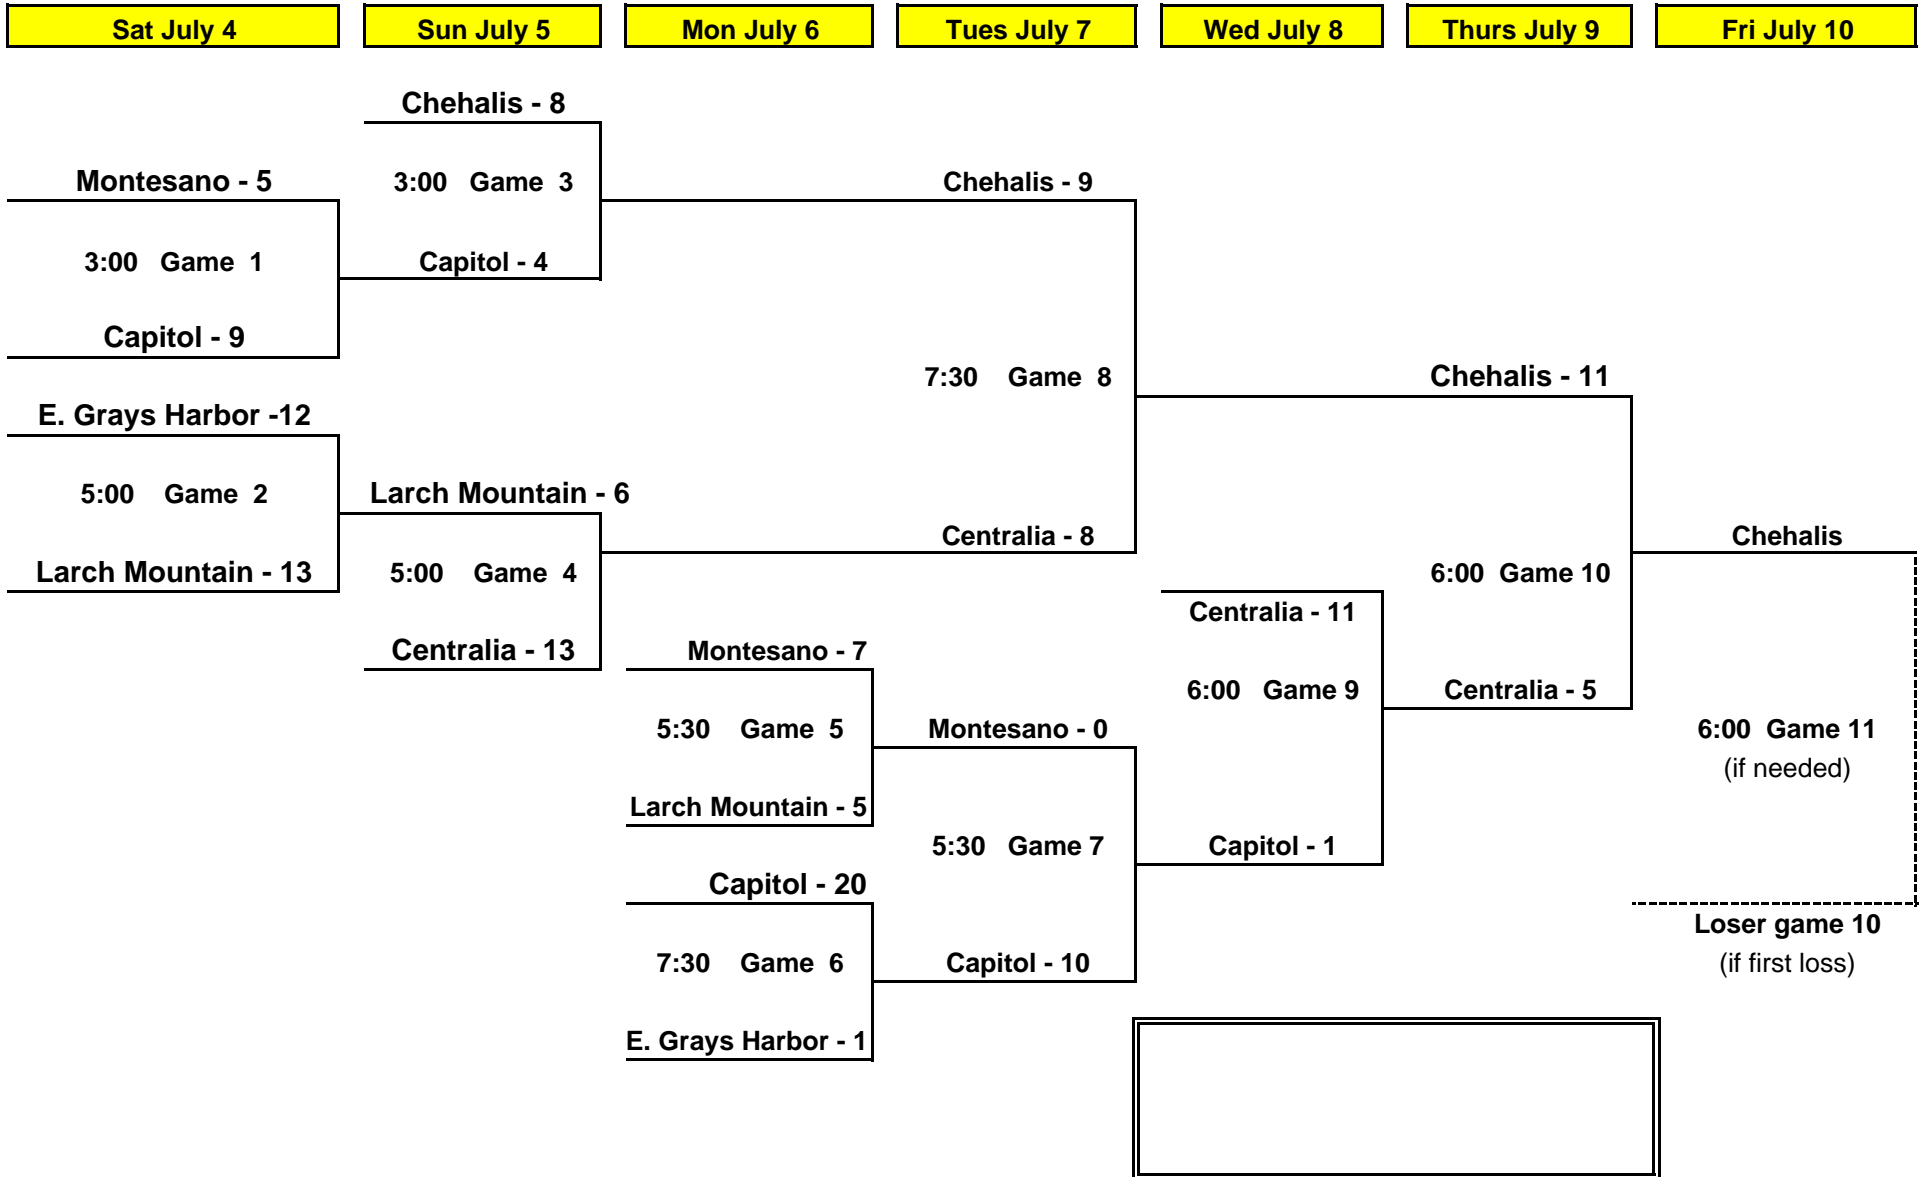

Larch Mountain - 6
6:30 Game 12
Centralia - 18

Chehalis - 3
4:30 Game 11
Aberdeen - 2

Larch Mountain - 9
6:00 Game 13
Chehalis - 5

State Tournament at Port Orchard (District 2)
Begins Saturday, July 25
District 3 vs. District 7 at 2:30 pm on July 25

Centralia
1:00 Game 14
Larch Mountain

1:00 Game 15
(If needed)

Loser game 14
(if first loss)

2009 10-11 District 3 Tournament

Double Elimination Format
 Hosted by Capitol at Tumwater
Capitol advances to State!

2009 9-10 District 3 Tournament

Double Elimination Format

Hosted by East Grays Harbor at Elma

Chehalis advances to State!

2009 District 3 11-12 Major TOC Tournament

Pool Play & Single Elimination Format

Hosted by Chehalis at Stan Hedwall Park