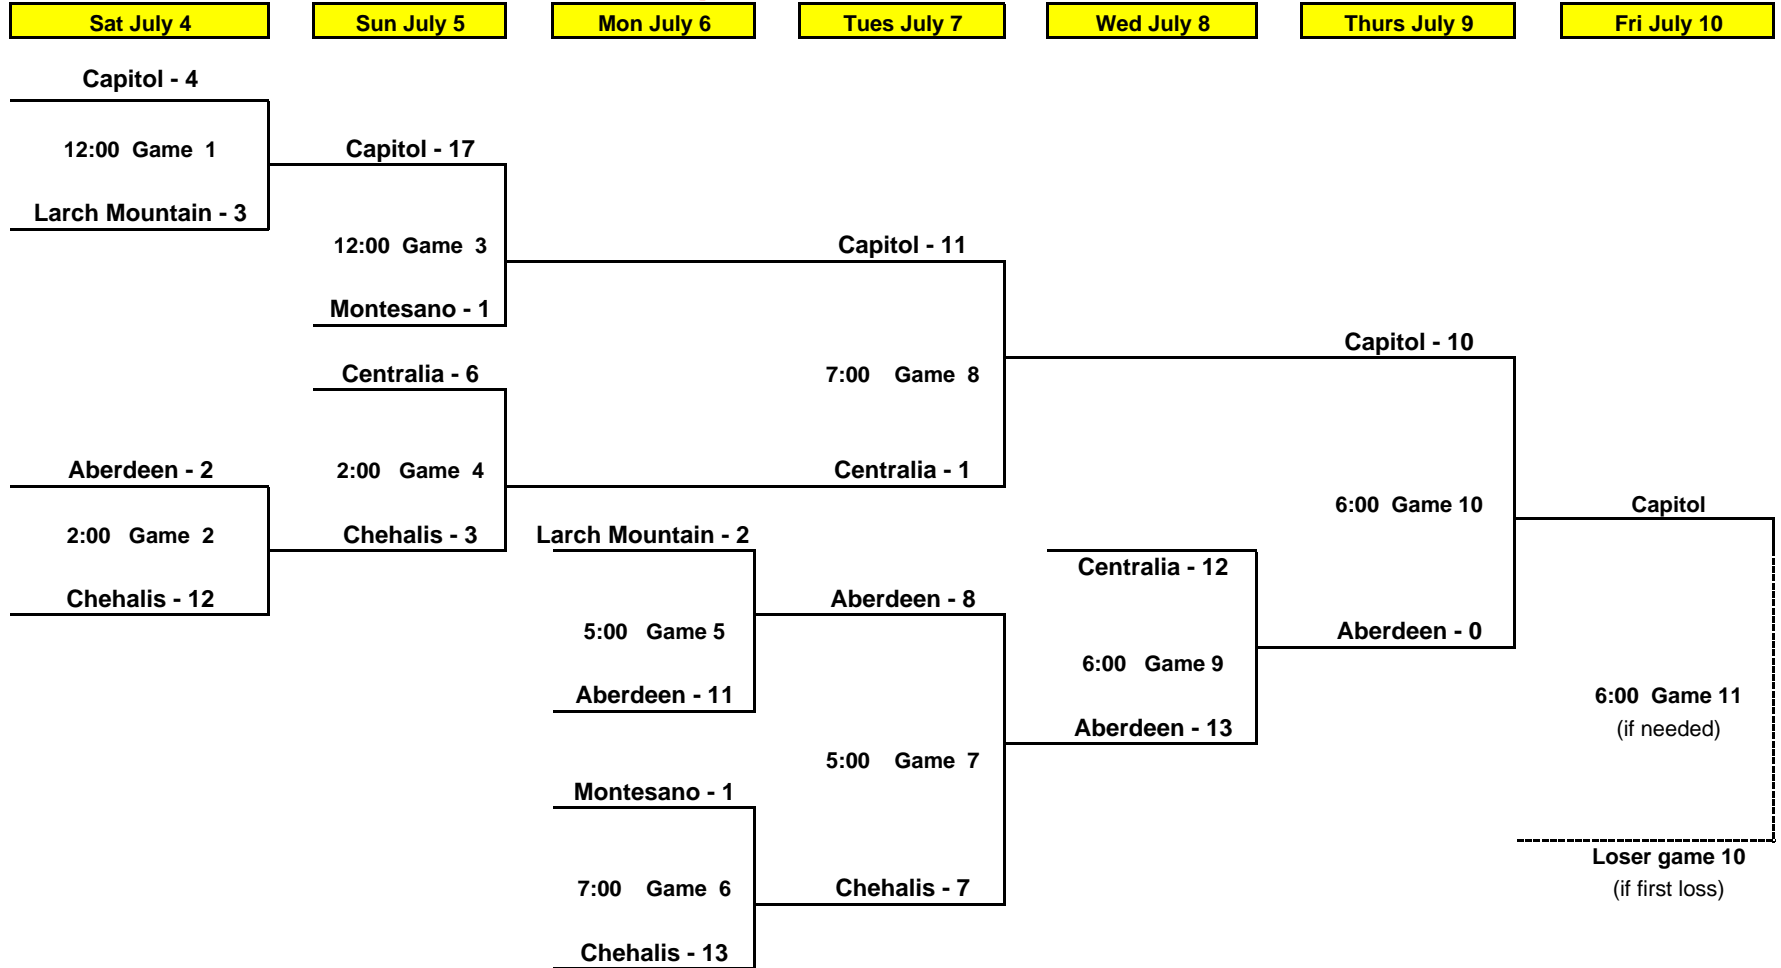

2009 10-11 District 3 Tournament

Double Elimination Format
Hosted by Capitol at Tumwater
Capitol advances to State!