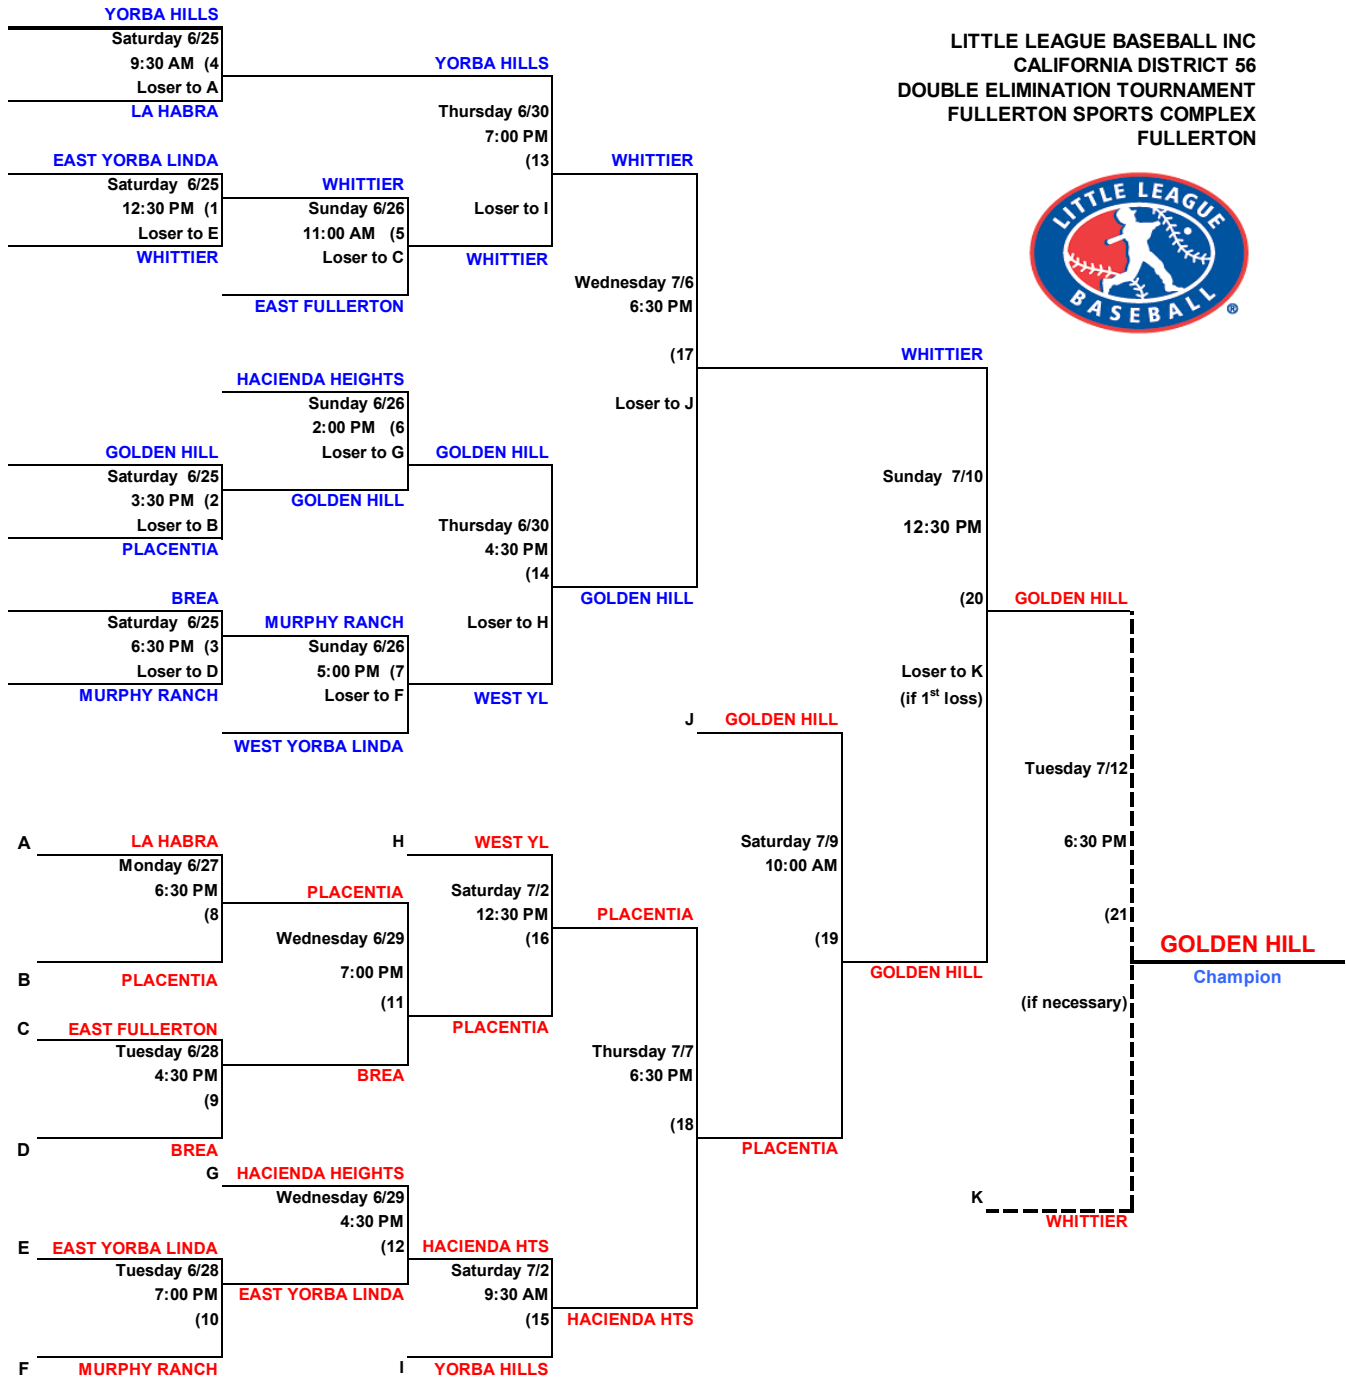

DISTRICT 56 JUNIOR DIVISION 2011

JUNIOR DIVISION TOURNAMENT 2011

LITTLE LEAGUE BASEBALL INC
CALIFORNIA DISTRICT 56
DOUBLE ELIMINATION TOURNAMENT
FULLERTON SPORTS COMPLEX
FULLERTON

All games played on the Field 2